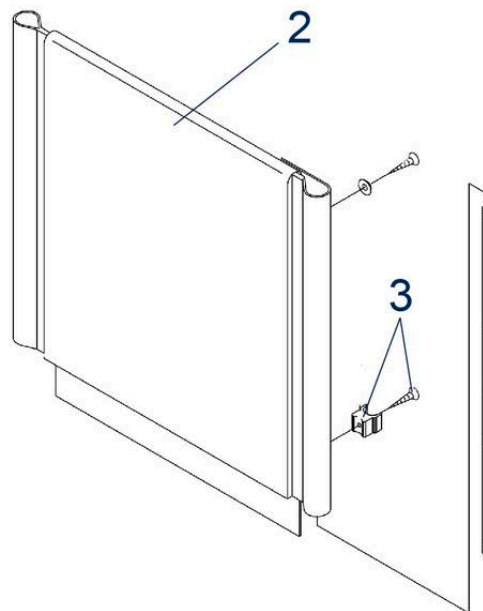

Pos.	Item number	Description	Retail Price w/o VAT
1	900700646	Upholstery 39 cm	64,99 €
1	900700647	Upholstery 42cm	64,99 €
1	900700648	Upholstery 45 cm	64,99 €
1	900700649	Upholstery 48 cm	64,99 €
1	900700650	Upholstery 51 cm	64,99 €
2	900700651	Upholstery 39 cm	70,56 €
2	900700652	Upholstery 42 cm	70,56 €
2	900700653	Upholstery 45 cm	70,56 €
2	900700654	Upholstery 48 cm	70,56 €