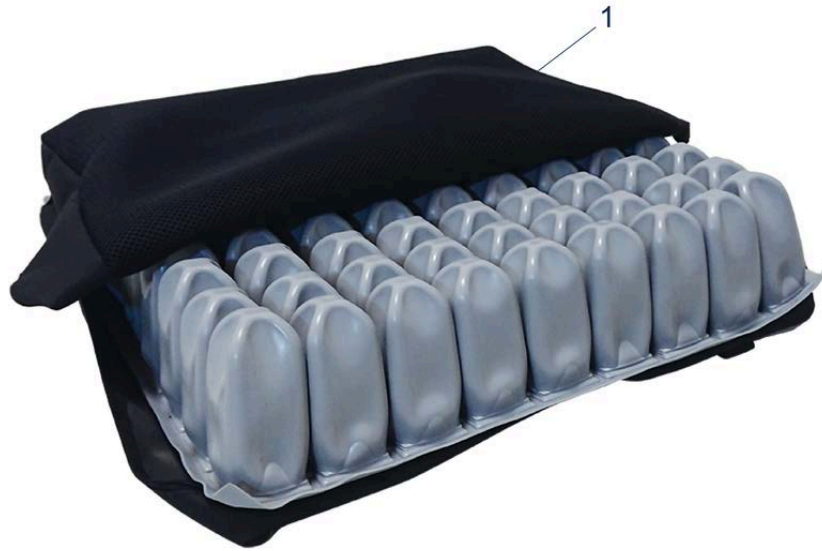

Pos.	Item number	Description	Retail Price w/o VAT
1	820200311	Replacement Cover 40 x 40 x 6 cm	66,13 €
1	820200321	Replacement Cover 45 x 40 x 6 cm	66,13 €
1	820200331	Replacement Cover 45 x 45 x 6 cm	66,13 €
1	820200341	Replacement Cover 50 x 45 x 6 cm	66,13 €