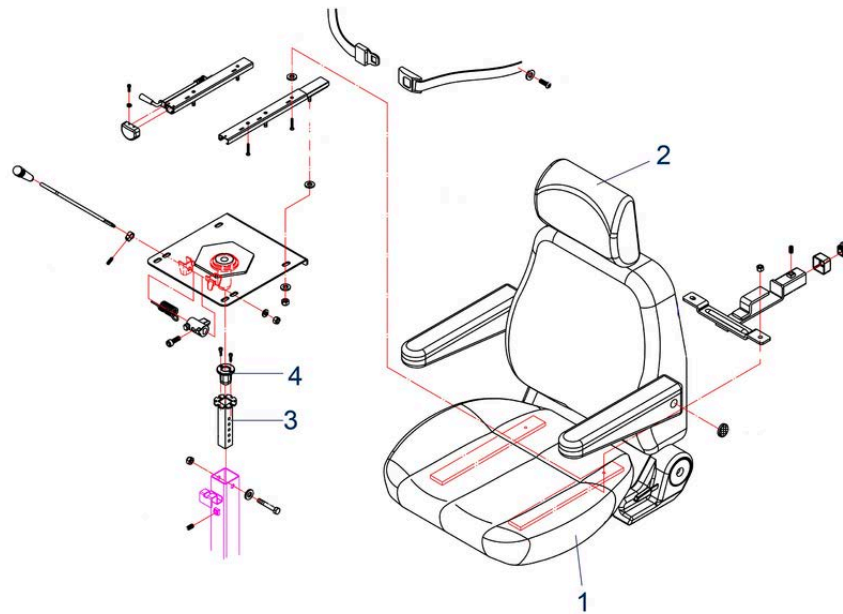

Pos.	Item number	Description	Retail Price w/o VAT
1	950000268	Seat cpl.	527,88 €
2	950000271	Headrest	101,56 €
3	950000070	Seat Receiver	29,25 €
4	950000149	Insert for Seat Receiver	30,08 €