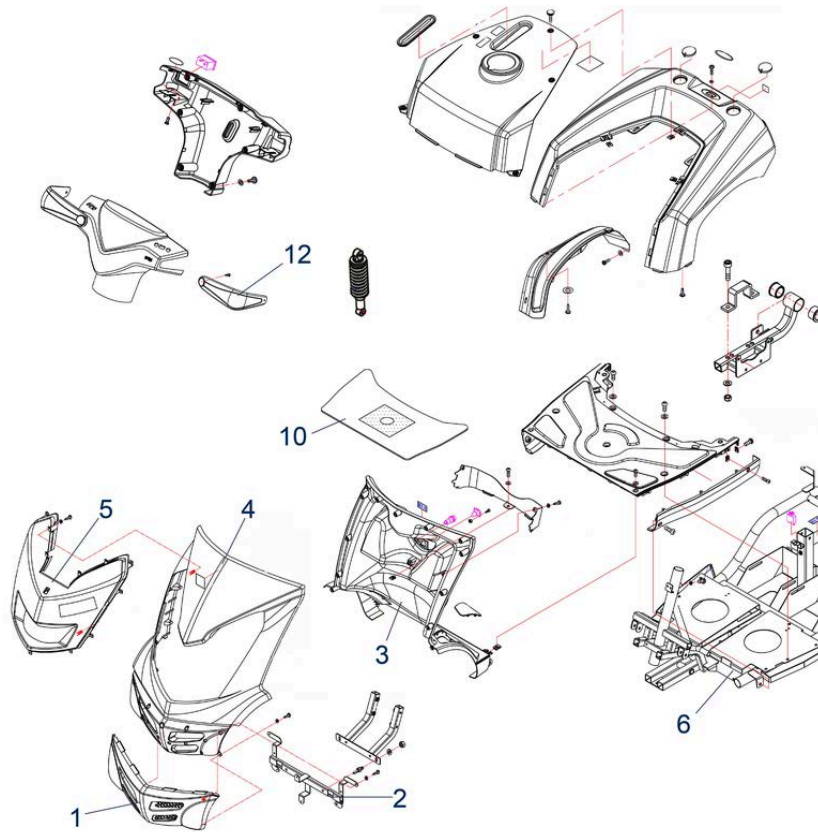

Pos.	Item number	Description	Retail Price w/o VAT
1	950000321	Cover for Front Bumper	107,02 €
2	950000364	Bracket for Front Bumper	64,99 €
3	950000331	Shroud for Inner tiller	255,85 €
5	950000317	Shroud for Light	132,66 €
6	950000334	Frame	1.211,38 €
10	950000370	Foot man	53,56 €
11	950000353	Suspension Rear	146,26 €
12	950000308	Handle Cap for Left / Right	37,90 €
4	950000318	Shroud in Titanium	255,85 €
4	950000319	Shroud in Red	255,85 €
4	950000320	Shroud in White	255,85 €