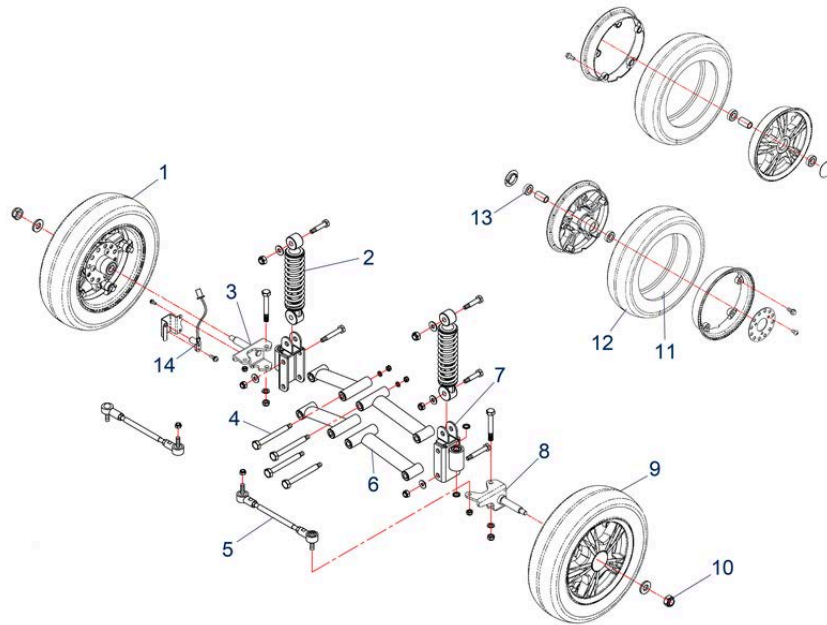

Pos.	Item number	Description	Retail Price w/o VAT
1/9	950001347	Wheel Right, assembly, (black, air)	392,22 €
1/9	950001348	Wheel Left, assembly, (black, air)	392,22 €
2	950001354	Cushion cpl.	122,16 €
3/8	950001352	Axle Right, for Wheel	33,89 €
3/8	950001353	Axle Left, for Wheel	34,51 €
4	950001359	Bolt M10x98L, for Front Axle, including washer and nut	30,80 €
5	950001256	Track Rod (Equal Part Left / Right)	28,12 €
6	950001350	Suspension assy, for Front Wheel	174,48 €
7	950001351	Holder assy. For Front Wheel	103,21 €
10	950001349	Wheel Nut für Radmutter	1,85 €
11	950001356	Tube Front / Rear, for Tire	26,78 €
12	950001355	Wheel Front / Rear, for Tire	91,26 €
13	950001277	Bearing for Front Wheel	10,61 €
14	950001373	Spedometer from SN: 4C2304ST6D	57,17 €