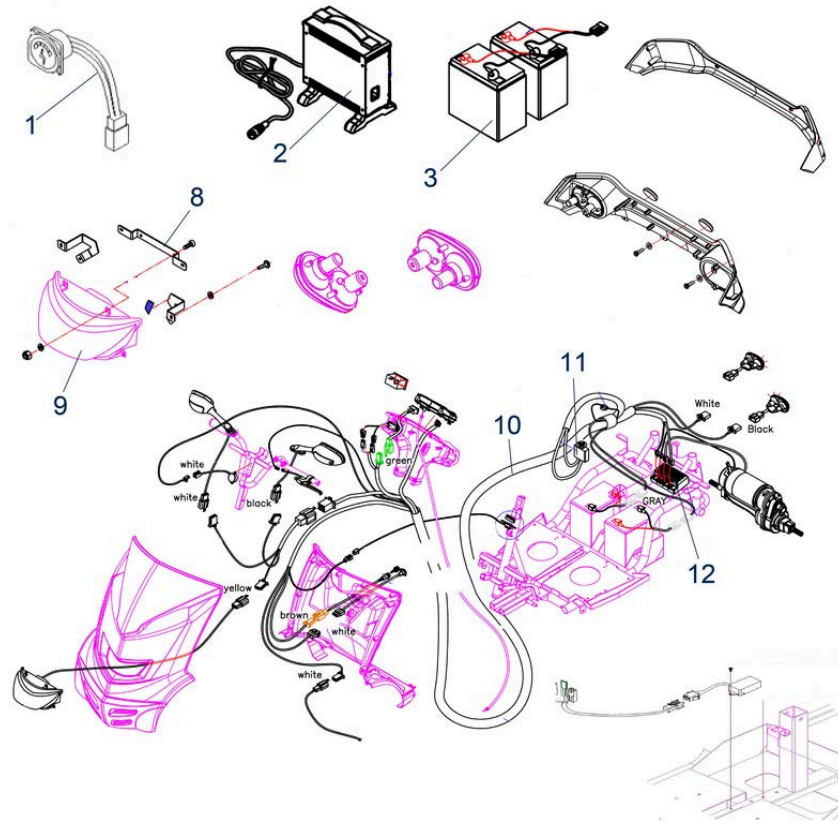

Pos.	Item number	Description	Retail Price w/o VAT
1	950500124	Socket for Charging	39,66 €
2	950000022	Charger with 24 V / 8 Amp	228,76 €
3	950000026	Battery 12V, 80/85 Ah (Pair Only)	364,11 €
8	950000323	Bracket for Headlight	9,68 €
9	950000322	Headlight Centre	120,51 €
10	950500268	Cable Harness from SN: 5H1506	264,61 €
11	950500209	Switch for Overload, with 80A x 1	39,35 €
12	950000016	Control Unit RHINO I, with 160A	534,78 €
12	950000371	Control Unit S-Drive, 200A	634,79 €
12	950000371-NL	Control Unit for NL	634,79 €
	950000377	Bulb for indicators, for rear view mirror	13,49 €
	950000378	Bulb for Rear light, for indicator / brake	13,49 €