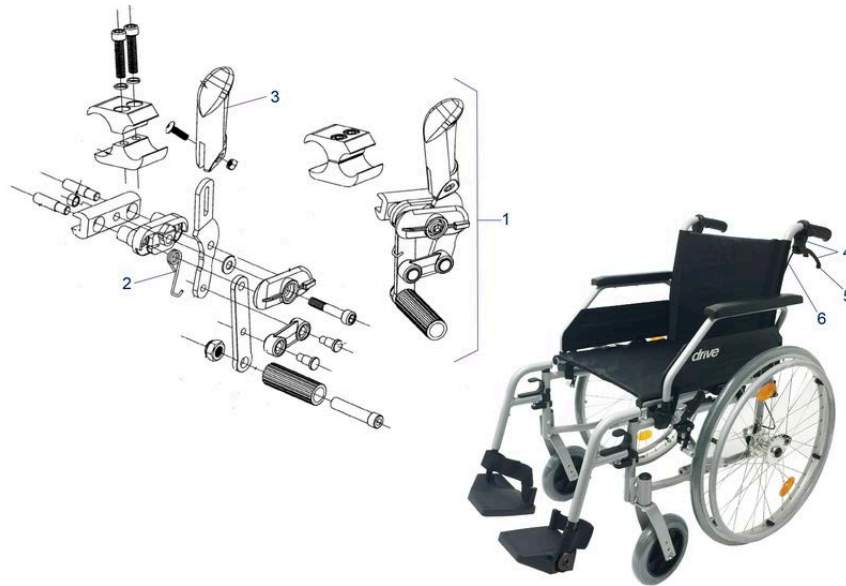

Pos.	Item number	Description	Retail Price w/o VAT
1	900700722	Parking Brake cpl. Left	66,33 €
1	900700723	Parking Brake cpl. Right	66,33 €
2	900700724	Return Spring, for Parking Brake Left	3,61 €
2	900700725	Return Spring, for Parking Brake Right	3,61 €
3	910350428	Lever for Parking Brake	6,18 €
4	900700782	Handle Attendant Brake, (W/O Bowden Cable), Ass`y Left	10,82 €
4	900700783	Handle Attendant Brake, (W/O Bowden Cable), Ass`y Right	10,82 €
5	900700778	Brake Handle Includes 1x Pair	14,37 €
6	900700773	Bowden Cable in Black, Left / Right	15,24 €