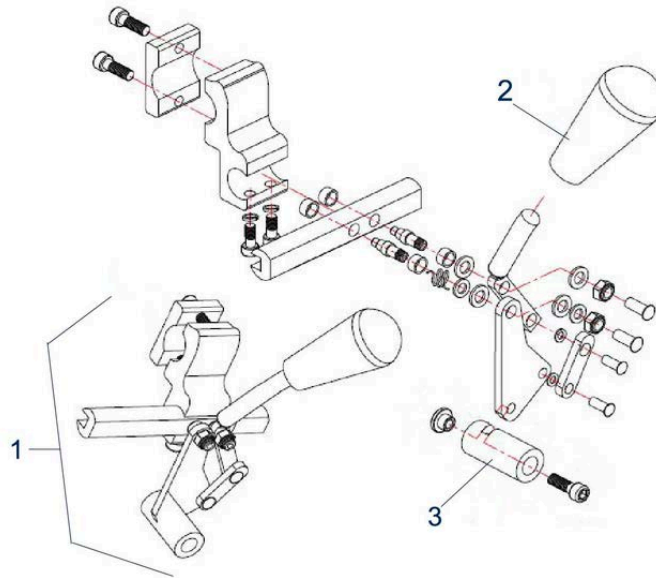

Pos.	Item number	Description	Retail Price w/o VAT
1	900100730	Parking Brake, cpl. Left	66,33 €
1	900100731	Parking Brake, cpl. Right	66,33 €
2	900100732	Handle for Parking Brake	13,39 €
3	900100733	Brake Cyllinder cpl.	13,39 €