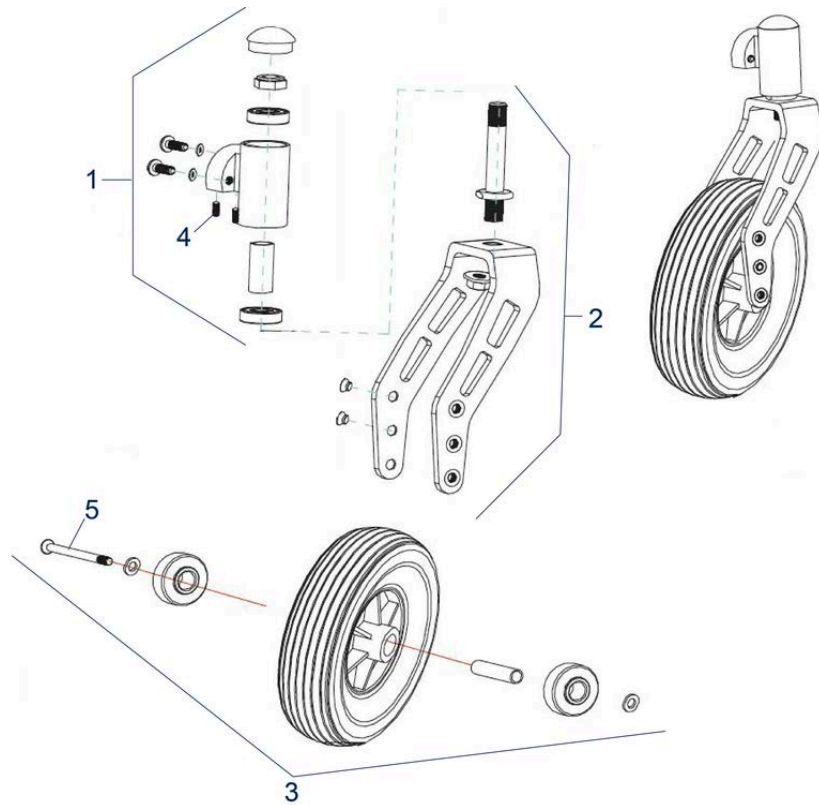

Pos.	Item number	Description	Retail Price w/o VAT
1	900500733	Fork Receiver / Camber Adjustment	25,65 €
2	900500734	Castor Fork, cpl. Left	35,12 €
2	900500735	Castor Fork, cpl. Right	35,12 €
3	900500778	Caster Front, 200 x 50 mm, PU, Incl. Bearings, Bushing, Axle Bolt	26,47 €
4	900500779	Screw Front, for Wheel Adjustment, ISO 4026 M 6 x 20	2,27 €
5	910350461	Front Axle Bolt As from SN: 2A1904	3,19 €