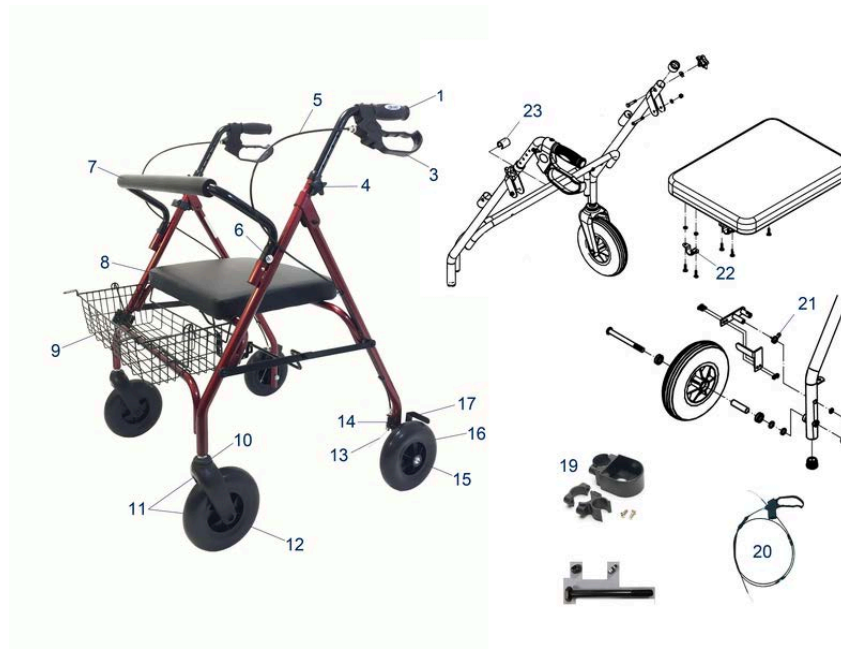

Pos.	Item number	Description	Retail Price w/o VAT
1	727100141	Handgrips	22,87 €
3	710000087	Brake Handle SN: 14M/15J	6,13 €
4	727100142	Star Screw Height Adjustment	10,40 €
5	710000035	Bowen Cable With Sleeve and Adjusting Screw	16,27 €
6	727100146	Push button Backrest	13,18 €
7	727100149	Backrest	25,65 €
8	727100140	Seat Plate	46,04 €
9	727100127	Basket SN: 14M/15J	35,95 €
9	727100147	Basket SN: 1J	35,95 €
10	727100143	Cover Caps for Wheel	5,77 €
11	727100148	Fork with Wheel	34,40 €
12 / 16	727100137	Wheel with Bearing Rear, without Screws, SN: 14J.../11J...)	18,95 €
12 / 16	727100145	Wheel with Bearing Front, without M8 Screws	18,95 €
13	710000039	Bowden Cable with End Sleeve, 1166 mm	6,90 €
14	727100136	Spring + Rubber Sleeve for Bowden Cable	2,27 €
15	727100132	Rear Axle with Nut and Casing, SN: 1J/15J	4,53 €
17	727100129	Brake Pad, With Rubber Cover, SN: 14M Right	13,29 €
17	727100131	Brake Pad, With Rubber Cover, SN: 14M Left	13,29 €
17	710000054	Brake Lever	16,07 €
19	710000012	Crutch Holder cpl.	4,50 €
20	710000081	One-Hand Brake Retrofit Kit (Assembly for Cristallo 2 is Possible by the Customer)	26,90 €
21	727100134	Spring, for Brake Irons Left	2,47 €
21	727100135	Spring, for Brake Irons Right	2,47 €