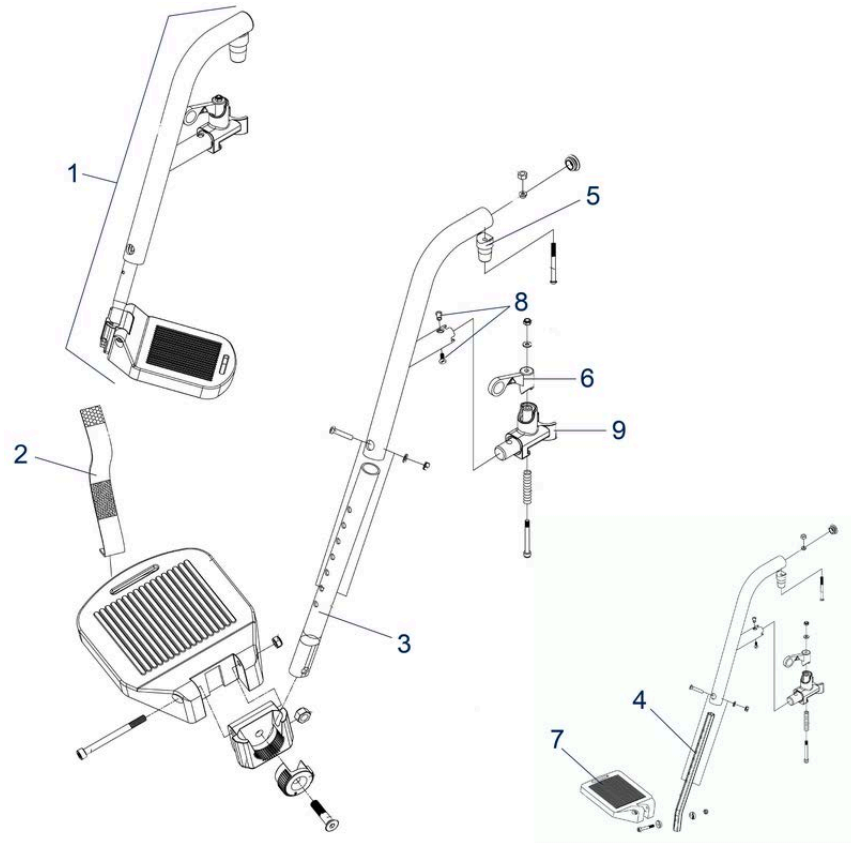

Pos.	Item number	Description	Retail Price w/o VAT
1	900700609	Footrest Left / Right, includes (1xPair)	132,66 €
1	900700631	Footrest Left, Swingaway	74,47 €
1	900700632	Footrest Right, swingaway	74,47 €
2	900700637	Heel Loop Right	9,27 €
2	900700638	Heel Loop Left	9,27 €
3/4	900700633	Tube for Adjustment, up to SN: 1M1410200000	19,67 €
3/4	900700676	Extension for Tube, as from SN: 1M1410200001	2,37 €
5	900700634	Locating Bolts	13,49 €
6	900700636	Lever for Footrest	11,02 €
6	900700668	Lever for Elevating Legrest	11,02 €
7	900700610	Footplate up to SN: 1M1410200000	31,21 €
8	900700672	Screws for Fixing, for Footrest Interlock	3,19 €
9	900700635	Slide Block / Lock Y-Shaped, for Footrest	31,72 €