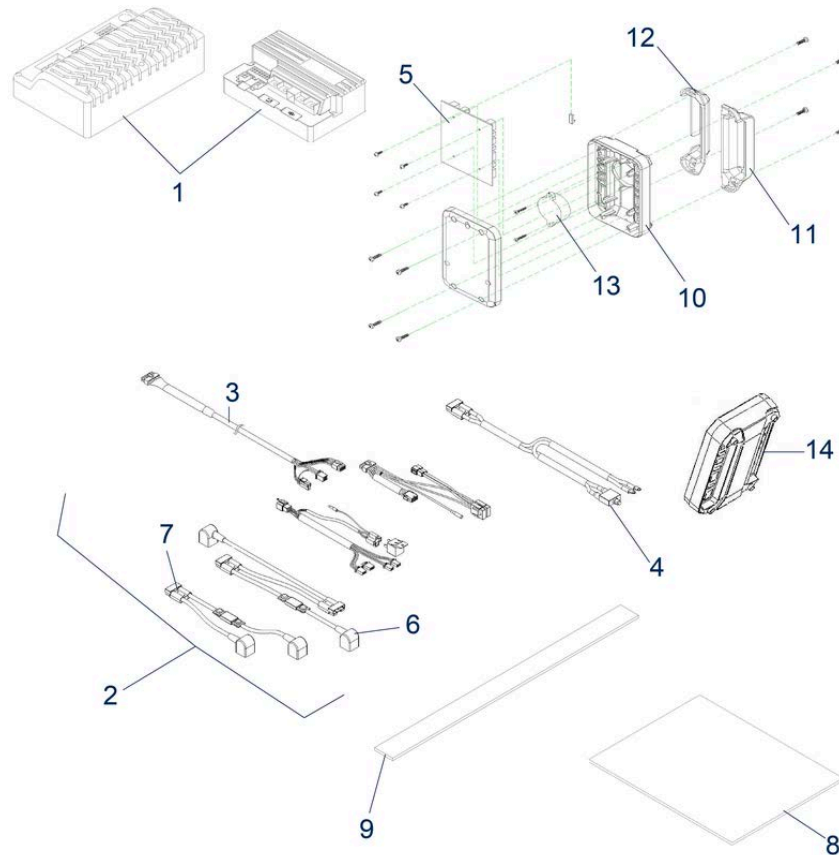

Pos.	Item number	Description	Retail Price w/o VAT
1	950000609	Control-Unit Dynamic Rhino II	391,19 €
1	950000609-NL	Control-Unit for NL	391,19 €
2	950000612	Cable Kit cpl.	323,52 €
3	950000660	Cable Harness	154,40 €
4	950500209	Switch for Overload, with 80A x 1	39,35 €
5	950000644	Board	110,93 €
6/7	950000662	Cable Short	70,56 €
6/7	950000663	Cable Long	54,18 €
8	950000607	Mat made from Rubber, for battery	7,42 €
9	950000608	Strap for Retaining, for battery	4,84 €
10	950000690	Housing Upper, for junction box	15,35 €
11	950000637	Cover for Junction box	37,39 €
12	950000667	Cover for cable harness plug	3,71 €
13	950000665	Horn	17,61 €
14	950000613	Box for Junction	244,52 €
	950000026	Battery 12V, 80/85 Ah (Pair Only)	364,11 €
	950100105	Charger c-Go 24V / 12Amp, with XLR Plug, from SN: 2W1623	209,91 €