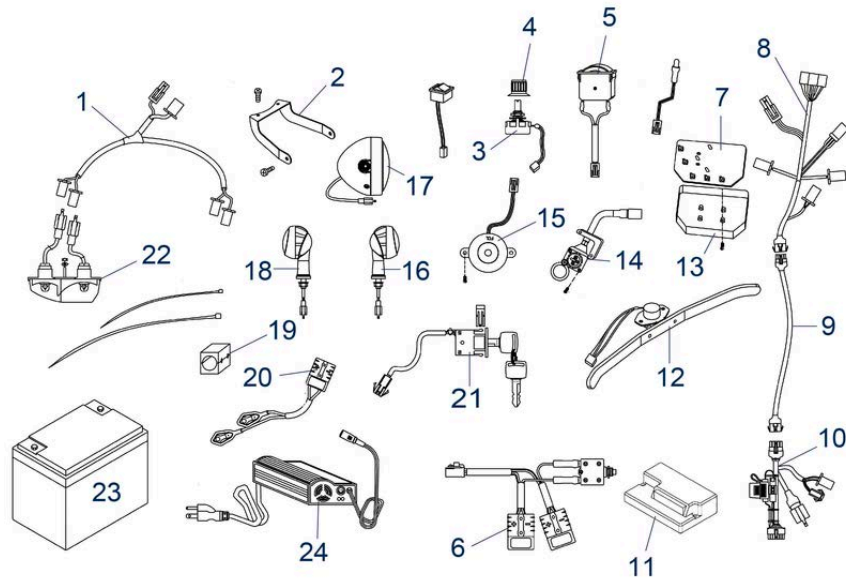

Pos.	Item number	Description	Retail Price w/o VAT
1	950001518	Cable Harness for Lighting, up to Bj. 2019	21,01 €
2	950001515	Bracket for Headlight, up to Bj. 2019	45,22 €
3	950001209	Controller for Speed, up to Bj. 2019	16,69 €
4	950001509	Button for Speedcontroller, up to Bj. 2019	8,24 €
5	950001504	Display for Battery, up to Bj. 2019	89,82 €
6	950001513	Cable for Battery, up to Bj. 2019	91,05 €
7	950001503	Display / Control Panel Board up to Bj. 2019	193,43 €
8	950001507	Cable Harness Front, up to Bj. 2019	36,05 €
9	950001506	Cable Harness Central, up to Bj. 2019	36,05 €
10	950001505	Cable Harness Rear, up to Bj. 2019	81,89 €
11	950001548	Controller RHINO II, with 120A, up to Bj. 2019	668,68 €
12	950001508	Lever for Wig-wag, cpl. up to Bj. 2019	130,81 €
13	950001523	Housing in Anthracite, for Display / Control Panel, up to Bj. 2019	49,85 €
14	950001510	Charging Socket up to Bj. 2019	13,80 €
15	950001206	Horn up to Bj. 2019	10,61 €
16	950001516	Indicator Front, Right, up to Bj. 2019	23,90 €
17	950001514	Headlight up to Bj. 2019	108,97 €
18	950001517	Indicator Front, left, up to Bj. 2019	23,90 €