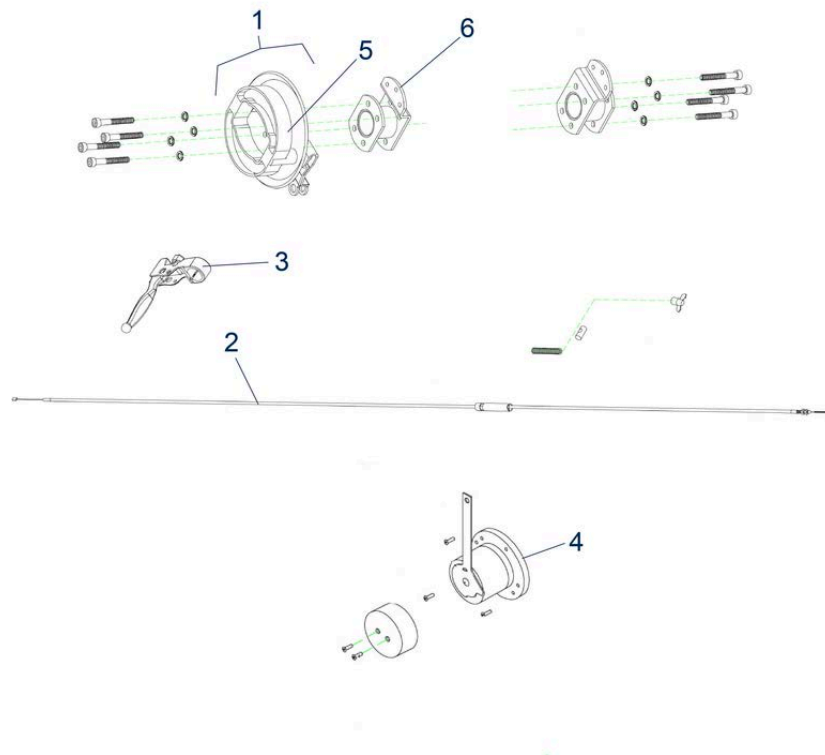

Pos.	Item number	Description	Retail Price w/o VAT
1	950000617	Drumbrake cpl.	255,85 €
2	950000655	Cable for bowden, for Drumbrake	46,87 €
2	950000691	Cable as from SN: 2W1237SPORT000031	46,87 €
3	950000653	Handle for brake, with bracket	22,87 €
4	950000658	Brake Magnetic	259,97 €
5	950000670	Brake Shoe Kit	136,48 €
6	950000681	Bracket for anchor plate	8,24 €
	950000668	Circlip	56,34 €
	950000687	Bearing for control, for drumbrake	22,66 €
	950000678	Spacer for drumbrake	2,47 €