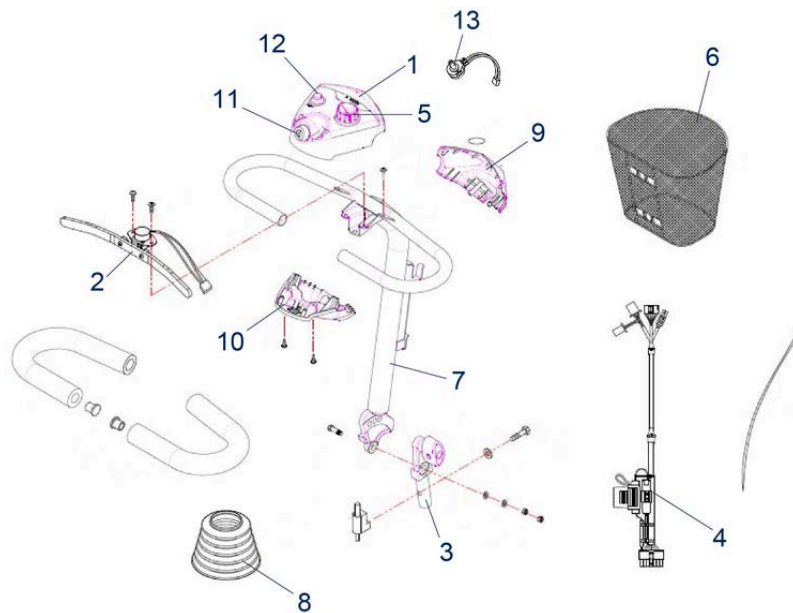

Pos.	Item number	Description	Retail Price w/o VAT
1	950001102	Display cpl.	125,25 €
2	950001106	Wig-Wag Lever cpl.	102,18 €
3	950001107	Joint for Steering	65,10 €
4	950001109	Cable Harness	66,64 €
5	950001509	Button for Speedcontroller, up to Bj. 2019	8,24 €
7	950001101	Handlebar cpl.	87,34 €
8	950001403	Dust Cover up to Bj. 2019	4,74 €
9/10	950001103	Handlebar fairing Outer Handlebar, for Shroud, in Anthracite	19,36 €
9/10	950001104	Handlebar fairing Outer Handlebar, for Shroud, in Red	19,36 €
9/10	950001105	Handlebar fairing Inner Handlebar, for Shroud	10,40 €
11	950001110	Ignition Switch with 2x Keys	37,49 €
12	950001411	Button for Horn	3,40 €
13	950001409	Speed Controller	16,07 €