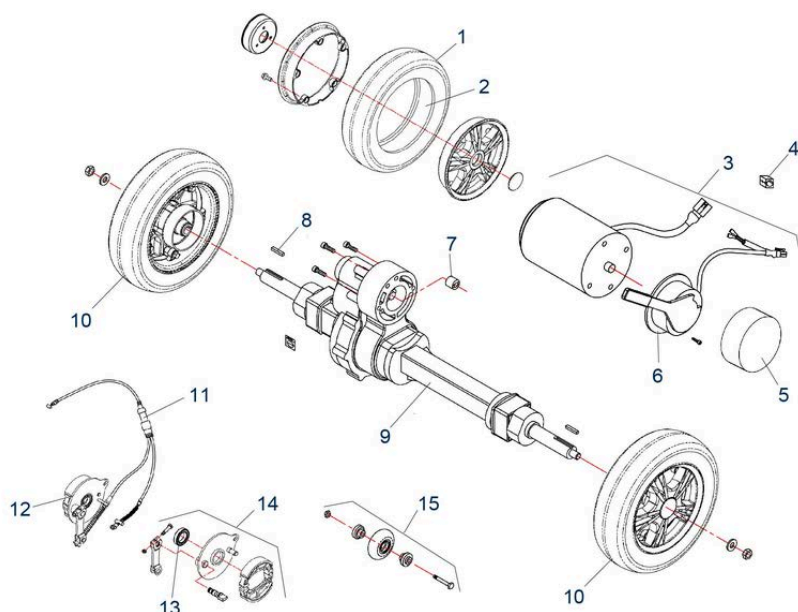

Blaze (ST5D Plus) - Rear Wheels

Pos.	Item number	Description	Retail Price w/o VAT
1	950001355	Wheel Front / Rear, for Tire	91,26 €
2	950001356	Tube Front / Rear, for Tire	26,78 €
3	950001261	Motor with Magnetic Brake	818,44 €
4	950001266	Ferrit for Motor Cable, up to Bj. 2019	12,26 €
5	950001268	Cover for Magnetic Brake	10,61 €
6	950001267	Magnetic brake	154,29 €
7	950001262	Coupler for Transmission/Motor	7,73 €
8	950001669	Wedge for Transmission, 5x30, up to Bj. 2019	1,85 €
9	950001260	Transmission cpl.	902,59 €
10	950001357	Wheel Rear, assy	556,92 €
11	950001271	Brake Cable cpl. from SN:4C2304ST6D	50,16 €
12/14	950001269	Brake Right, cpl. from SN:4C2304ST6D	76,84 €
12/14	950001270	Brake Left, cpl. from SN: 4C2304ST6D	76,84 €
12/14	950001652	Brake Right, cpl. up to SN: 4C2304ST6D	97,75 €
12/14	950001653	Brake Left, cpl. up to SN: 4C2304ST6D	97,75 €
13	950001296	Control Bearing for Drumbrake	7,42 €
15	950001265	Anti-Tip Wheel cpl.	8,14 €
0	950001286	Graphite Brush includes set of 4x	41,92 €