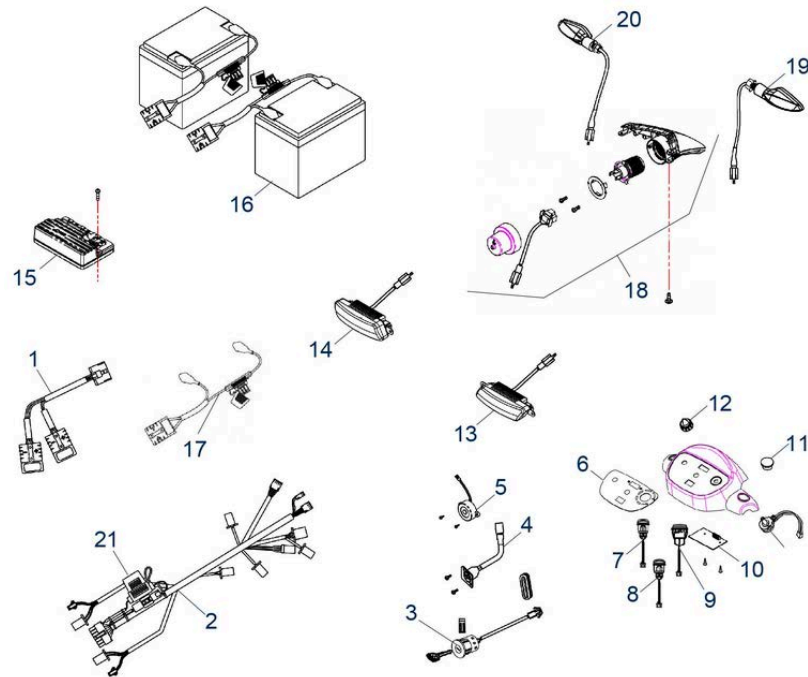

Pos.	Item number	Description	Retail Price w/o VAT
1	950001496	Wire Battery Output 12 km	66,64 €
1	950001497	Wire Battery Output 6 km	66,64 €
2	950001498	Wiring harness sec. Front, up to SN: 4C2012ST42G001	149,25 €
2	950001863	Wiring harness sec, Front, as from SN: 4C2012ST42G002	92,07 €
3	950001416	Ignition Switch with 2x Keys	37,49 €
4	950001510	Charging Socket up to Bj. 2019	13,80 €
5	950001206	Horn up to Bj. 2019	10,61 €
6	950001489	Sticker Cap	14,42 €
7/8/9	950001488	Switch cpl. for Buzzer	26,99 €
7/8/9	950001492	Button for turn Signal	36,15 €
7/8/9	950001493	Switch cpl. hazard	45,11 €
10	950001491	PC Board up to SN: 4C2012ST42G001	124,63 €
10	950001862	PC Board as from SN: 4C2012ST42G002	138,95 €
11	950001478	Plug for Handle Cover	2,27 €
12	950001275	Button for Speed Controller	8,24 €
13/14/19/20	950001810	Turn signal Right	152,96 €
13/14/19/20	950001811	Turn signal Left	152,96 €
15	950001467	Control Unit DR-90, 6 km/h	410,35 €
15	950001828	Control unit DS 90 12 Km/h	668,78 €
16	950000025	Battery 12V, (Pair only) 50 Ah	228,76 €
17	950001803	Wire for Battery Output	98,47 €
18	950001802	Head Lamp cpl.	315,49 €