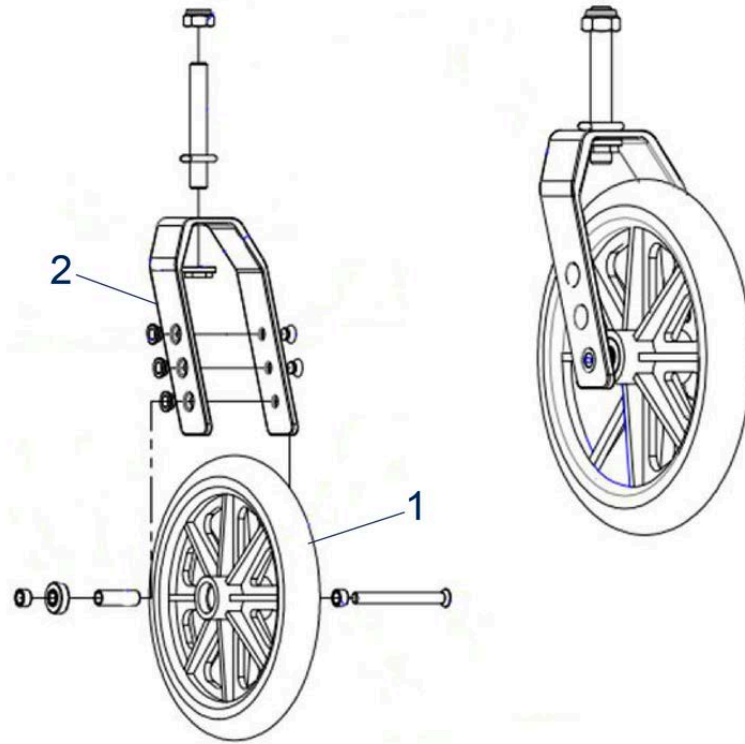

Pos.	Item number	Description	Retail Price w/o VAT
1	900900913	Wheel Front, 125 x 30 mm	41,72 €
2	900900914	Wheel Fork, Front Left	29,36 €
2	900900915	Wheel Fork, Front Right	29,36 €