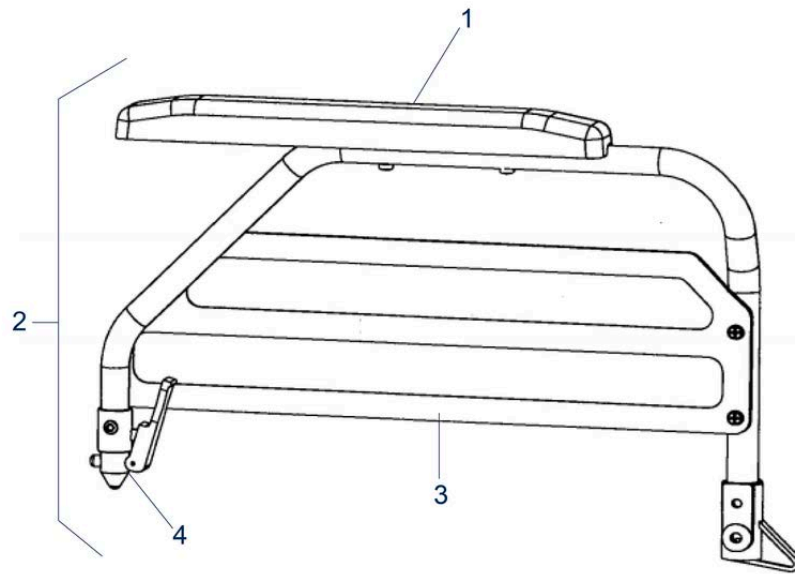

Pos.	Item number	Description	Retail Price w/o VAT
1	900700709	Armpad, with Screws Left	16,69 €
1	900700710	Armpad, with Screws Right	16,69 €
2	900700707	Armrest with Armpad, cpl. Right	74,47 €
2	900700708	Armrest with Armpad, cpl. Left	74,47 €
3	900700761	Side Panel Left	15,86 €
3	900700762	Side Panel Right	15,86 €
4	900700784	Armrest Lock, Ass`y Left	18,54 €
4	900700785	Armrest Lock, Ass`y Righth	18,54 €