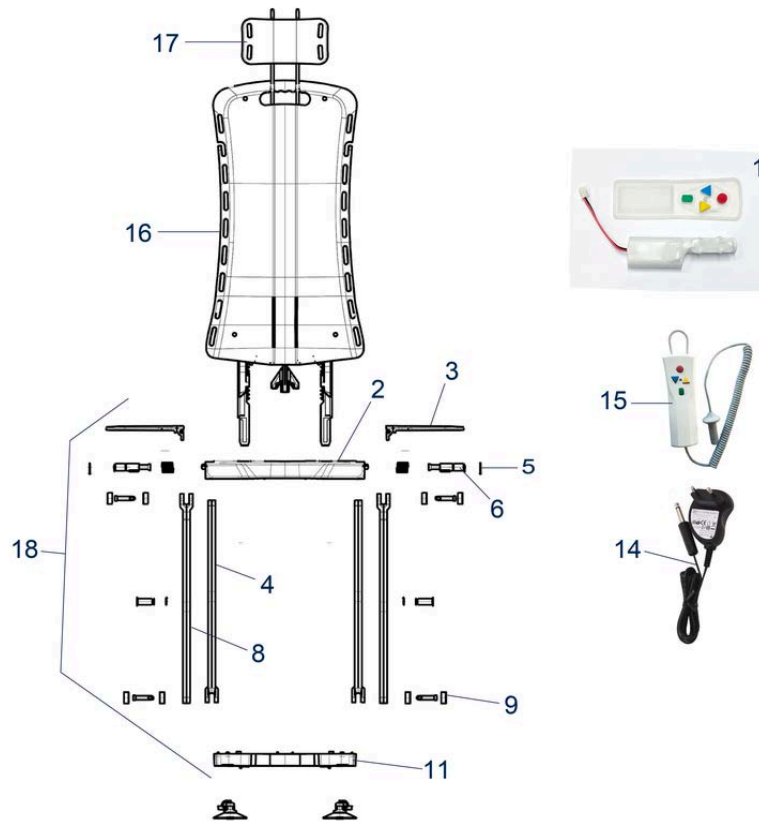

Pos.	Item number	Description	Retail Price w/o VAT
1	460900350	Battery Replacement Kit Including Li-Ion Battery, Silicone Mat, Installation Instructions	19,00 €
2	470900105	Seat Plate	28,02 €
3	460900205	Side Flap	48,10 €
4 / 8	470900106	Scissors Inside	10,13 €
4 / 8	470900107	Scissors Outside	10,33 €
5	470900117	Safety Clip for Bolt Seatplate	0,21 €
6	470900116	Bolt for Seatplate	0,52 €
9	470900113	Roll	0,31 €
11	470900104	Base Plate	22,20 €
14	460900401	Power Supply EU	74,37 €
15	460900600	Handset Incl. Battery	99,90 €
16	470900700	Motor Unit Backrest, cpl.	164,29 €
17	470900133	Headrest Bellavita Cover white	54,59 €
18	470900800	Frame for Seat, ass`y	143,69 €
	470900114	Clip Axis	0,31 €
	460900220	Suction cup set (4 Pcs.) Grey	32,24 €
	460900225	Suction cup set (4 Pcs.) Transparent	32,24 €