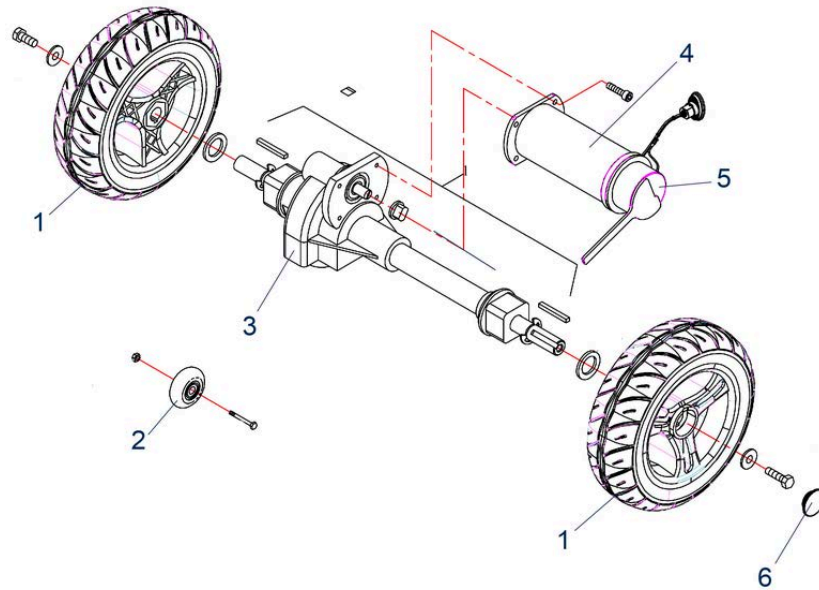

Pos.	Item number	Description	Retail Price w/o VAT
1	950001141	Wheel Rear, cpl.	102,59 €
2	950001142	Anti-tip Wheel cpl.	4,22 €
3	950001139	Transmission cpl.	396,14 €
4	950001140	Motor with Magnetic Brake	361,12 €
5	950001143	Magnetic Brake	114,43 €
6	950001144	Cover Cap for Wheel hub	0,93 €
	950001150	Screw Plug up to Bj. 2019	11,54 €