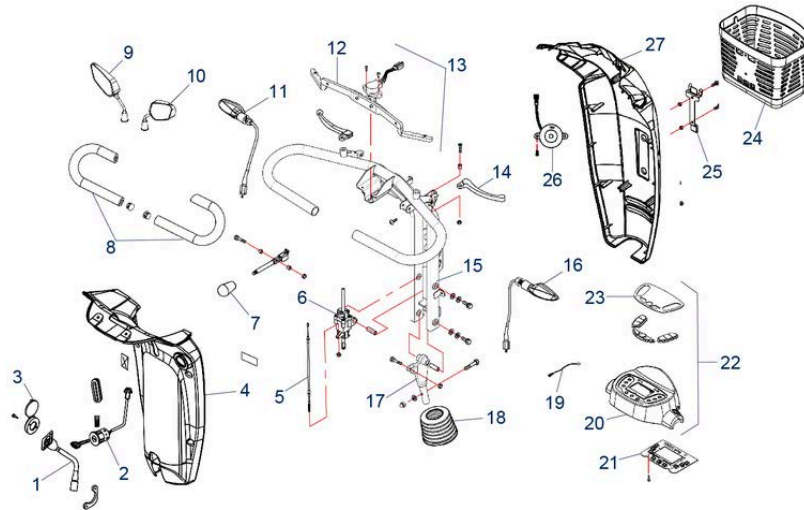

Spark 3 (ST5D 3-Wheel) - Tiller Assembly

Pos.	Item number	Description	Retail Price w/o VAT
1	950001212	Charging Socket	13,80 €
2	950001211	Switch for Ignition, with 2x Keys	37,49 €
3	950001297	Protective Cover for Charger	3,61 €
4	950001570	Cover for Rear Steering	52,22 €
5	950001273	Cable for Steering Adjustment	6,28 €
6	950001272	Locking Mechanism for Steering Adjustment, up to Bj.2019	91,16 €
7	950001298	Button Handle	4,43 €
8	950001370	Grip Handle Bar with Plug, Includes (1x set = out of 2 handles + 2 plugs)	31,00 €
9	950001323	Rear-view mirror Left	34,20 €
10	950001322	Rear-view mirror Right	34,20 €
12	950001214	Wig-Wag lever Wig-Wag Lever, (Only Lever)	14,52 €
13	950001484	Starter assy	101,76 €
14	950001369	Brake Lever Right	7,00 €
15	950001310	Steering cpl.	121,95 €
17	950001312	Joint B Steering, adj lower	51,40 €
18	950001204	Dust Cover	5,25 €
19	950001316	Sensor for Temperature	6,90 €
20	950001372	Cover for Steering, with Keys and Sticker	68,29 €
21	950001321	PC Board for display / control unit	545,69 €
22	950001319	Cover for Upper Steering	19,67 €
23	950001320	Sticker for Cap	41,41 €
24	950001837	Front Basket	35,74 €
25	950001551	Bracket for Basket	2,88 €
26	950001206	Horn up to Bj. 2019	10,61 €