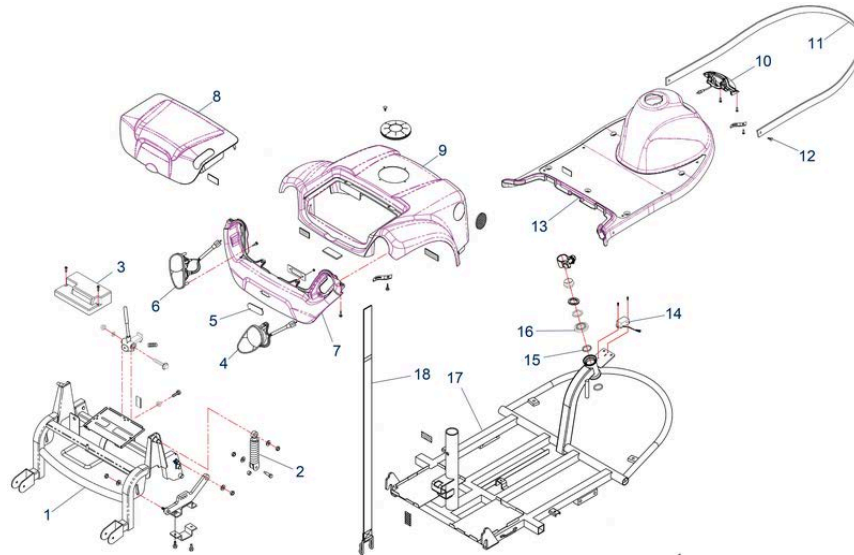

Pos.	Item number	Description	Retail Price w/o VAT
1/17	950001838	Frame Front, cpl.	370,39 €
1/17	950001844	Frame Rear, cpl.	215,89 €
2	950001846	Cushion Rear, cpl.	44,70 €
3	950001864	Controller RHINO II	653,54 €
4/6	950001849	Turn Signal Rear, Right	109,18 €
4/6	950001850	Turn Signal Links	109,18 €
5	950001241	Brake Light	45,01 €
7	950001848	Cover for Bumper, Rear	294,07 €
8	950001851	Cover in Anthracite, Rear	39,66 €
9	950001847	Shroud in Anthracite, Rear	131,02 €
10	950001841	Head Lamp cpl.	190,04 €
11	950001842	Moulding	23,59 €
12	950001229	Clip for Foot Mat / Moulding, Front	2,68 €
13	950001840	Shroud in Anthracite, Front	182,21 €
14	950001306	Limit Switch Holder Box assy. (Gyro) as from SN: 4C2208ST4D4001)/5T5D (as from SN: 4C1809ST5D4001) / ST6 (as from SN: 4C1809ST6D4001)/ ST6 (Gyro) 3-Rad (as from SN: 4C1809ST6D4001	45,22 €
14	950001376	Limit Switch Holder Box assy. (Gyro) (as from SN: 4C2208ST4D4001)/5T5D (as from SN: 4C1809ST5D4001) / ST6 (as from SN: 4C1809ST6D4001)/ ST6 (Gyro) 3-Rad (as from SN: 4C1809ST6D4001	57,57 €
15	950001437	Balls Set for Steering Knuckle / Steering Head	5,46 €
16	950001438	Bearing Support Upper, with Knurling	4,22 €
18	950001419	Retaining strap for Battery	8,65 €