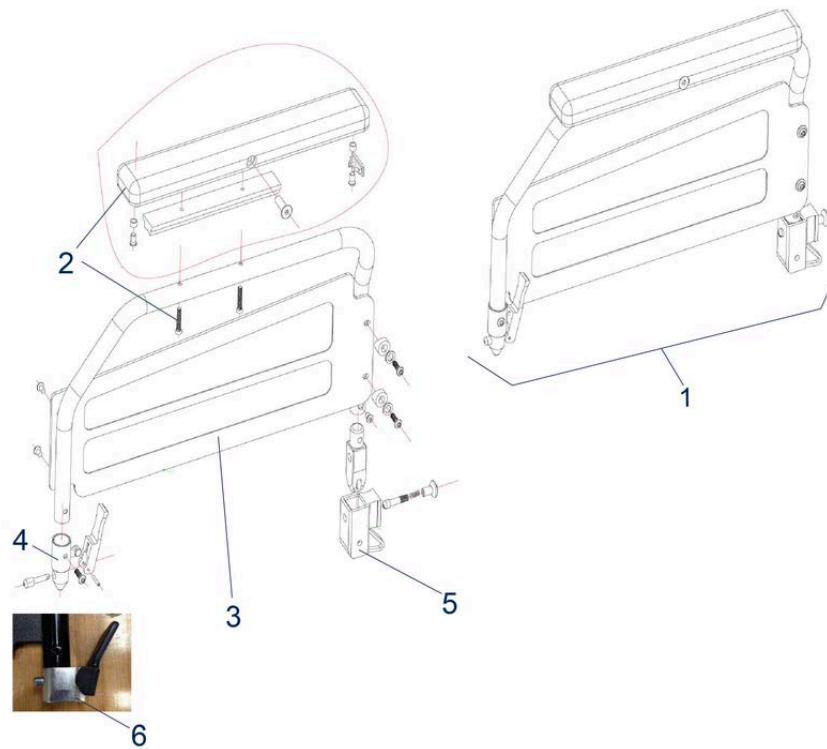

Pos.	Item number	Description	Retail Price w/o VAT
1	900100741	Armrest, cpl. Right	74,47 €
1	900100742	Armrest, cpl. Left	74,47 €
1	900100786	Armrest, cpl. Right XL	93,22 €
1	900100787	Armrest, cpl. Left XL	93,22 €
2	900100773	Armpad, with Fixing Screw, up to SN: 2A1111100550 Right	16,69 €
2	900100774	Armpad, with Fixing Screw, up to SN: 2A1111100550 Left	16,69 €
3	900100744	Side Panel Right / Left, Includes 1x Pair	22,45 €
3	900100776	Side Panel Right	12,05 €
3	900100777	Side Panel Left	12,05 €
4 / 5 / 6	900100706	Armrest Receiver Left and Right	31,72 €
4 / 5 / 6	900100745	Armrest Receiver Front, Includes 1x Pair	31,72 €
4 / 5 / 6	900100746	Armrest Receiver Rear	13,49 €
4 / 5 / 6	900100789	Armrest Receiver Rear, with Slit	13,49 €
4 / 5 / 6	900300103	Armrest Receiver Front, Left, XL	43,88 €
4 / 5 / 6	900300104	Armrest Receiver Front, Right, XL	43,88 €
	900100743	Armpad, with Push Button, from SN: 2A1111100551 cpl. Includes 1x Pair	33,17 €