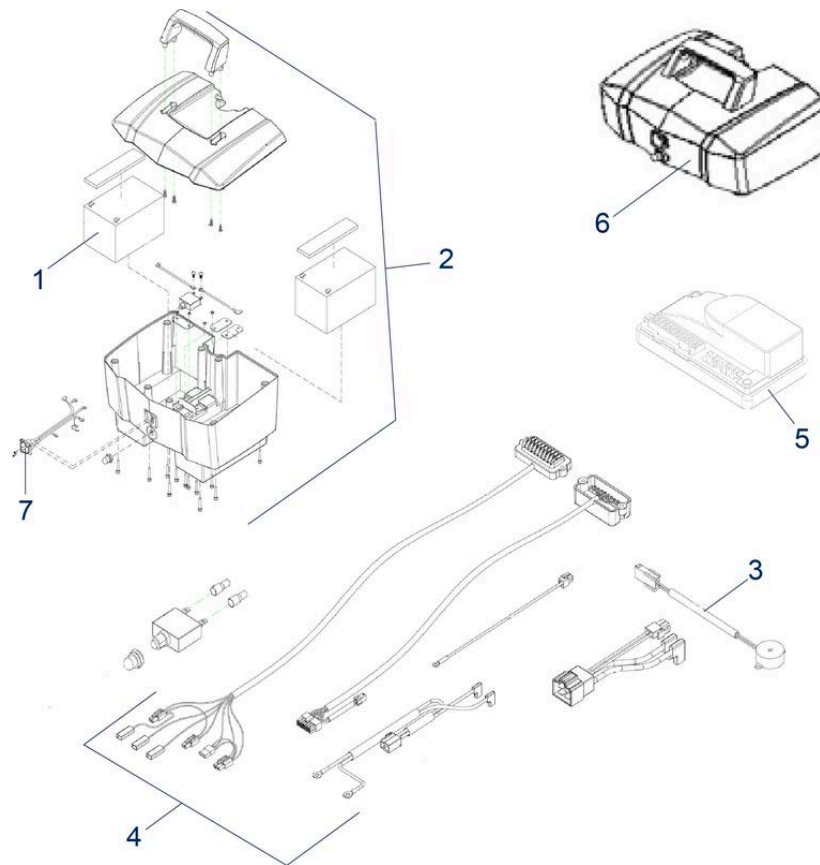

Pos.	Item number	Description	Retail Price w/o VAT
1	950000903	Battery 12V - 20 Ah, (Pair only)	161,61 €
2/6	950000913	Battery Housing for 20 Ah	132,66 €
2/6	950000924	Battery Housing with 20 Ah Battery	284,38 €
3	950000781	Horn	17,61 €
5	950000906	Control Unit	209,91 €
4	950000929	Cable Harness cpl.	60,87 €
7	950000909	Charging Socket	20,39 €
0	950000934	Bracket for Battery Housing	24,31 €
0	950000433	Charger	108,25 €