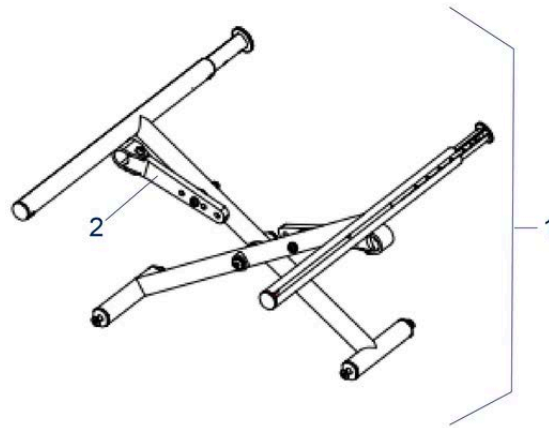

Pos.	Item number	Description	Retail Price w/o VAT
1	900700703	Scissor Bracket 38 cm	74,47 €
1	900700704	Scissor Bracket 42 cm	74,47 €
1	900700705	Scissor Bracket 46 cm	74,47 €
1	900700706	Scissor Bracket 50 cm	74,47 €
2	900700770	Retaining Lever for Cross Brace, with Screws	11,23 €