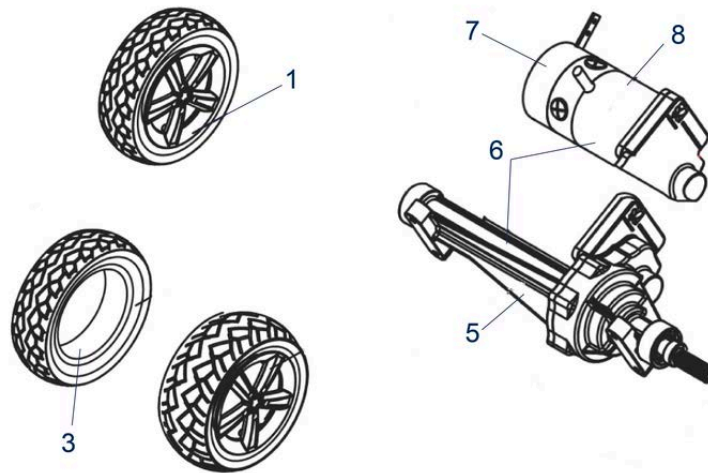

Pos.	Item number	Description	Retail Price w/o VAT
1	950000274	Wheel Front, cpl. with 100/60-8	142,14 €
2	950000013	Tyres Rear, with 115/55-8	
3	950000014	Tubing Rear, with 3.50.-8	35,95 €
3	950000173	Tubing Front / Rear, with 2.50-8 + Front for Santis	35,95 €
5	950000248	Transmission für Scooter Santis	1.067,80 €
6	950000247	Motor and Transmission with 700W	1.162,97 €
6	950000279-NL	Unit NL, for motor / transmission	1.758,11 €
6	950000279	Unit for motor / transmission	1.027,32 €
7	950000190	Brake Magnetic	101,56 €
8	950000295	Motor with 700W, for S-Drive	805,87 €
8	950000296	Motor with 700W, for Rhino	768,59 €
0	950000276	Motor Brush Kit für Scooter Santis	18,95 €
0	950000292	Screw Set for Wheel Fixing	19,57 €