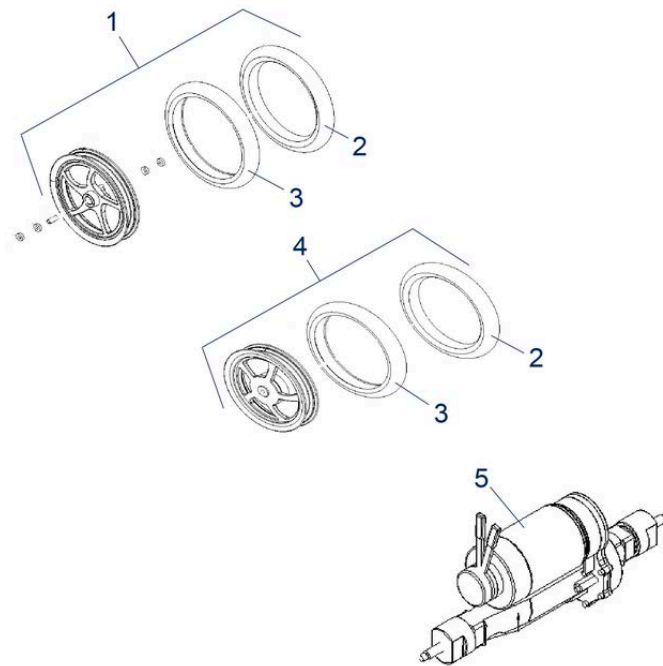

Pos.	Item number	Description	Retail Price w/o VAT
1/4	950000621	Wheel Rear	337,02 €
1/4	950000629	Wheel Front	314,05 €
2	950000622	Tyres Front / Rear, with 2.75-14	93,42 €
3	950000623	Tubing Front / Rear, with 2.75-14	34,30 €
	950000645	Motor Brush Kit includes 1x Set with 4x Pieces	25,75 €
5	950000620	Unit for motor / transmission	1.758,11 €
5	950000620-NL	Unit NL, for motor / transmission	1.758,11 €