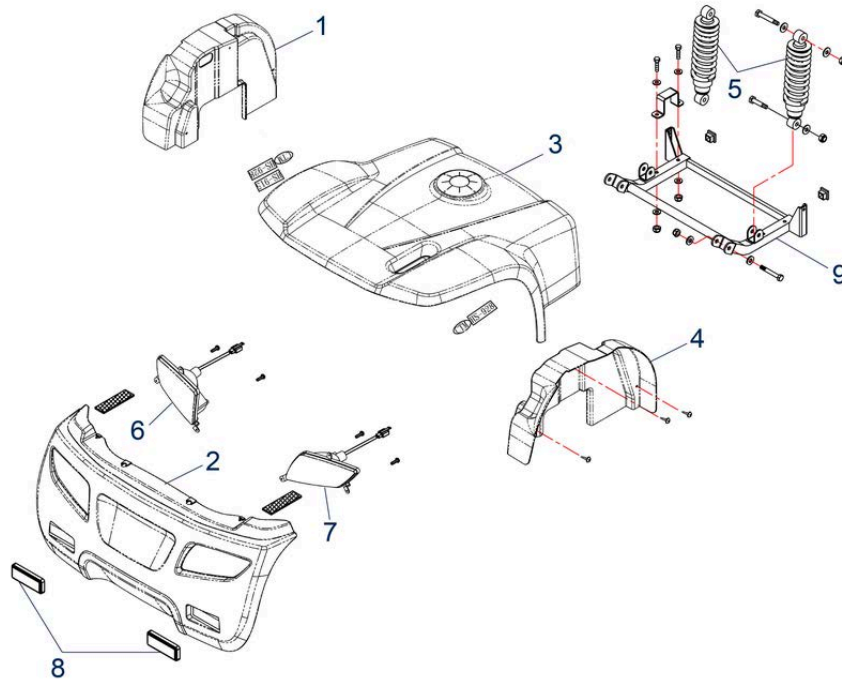

Pos.	Item number	Description	Retail Price w/o VAT
1/4	950001662	Cover Right	26,68 €
1/4	950001663	Cover Left	26,68 €
2	950001644	Cover for Front Bumper	16,48 €
2	950001646	Cover for Rear Bumper	143,89 €
3	950001607	Cover in Anthracite	228,66 €
3	950001710	Cover in Red	228,66 €
5	950001647	Suspension Rear	172,94 €
6/7	950001648	Indicator Right	51,50 €
6/7	950001649	Indicator Left	51,50 €
8	950001650	Reflector Rear	2,88 €
9	950001379	Bracket for Suspension, as from SN: 4C2304ST6D	91,16 €
9	950001715	Bracket Rear, for Suspension, up to SN: 4C2304ST6D	52,12 €
	950001630	Bulb 12V / 15W, for Headlight	21,01 €
	950001632	Bulb 24V / 5W, for Indicator	4,33 €
	950001683	Bulb 24V/5W, in Red, for back light	4,33 €