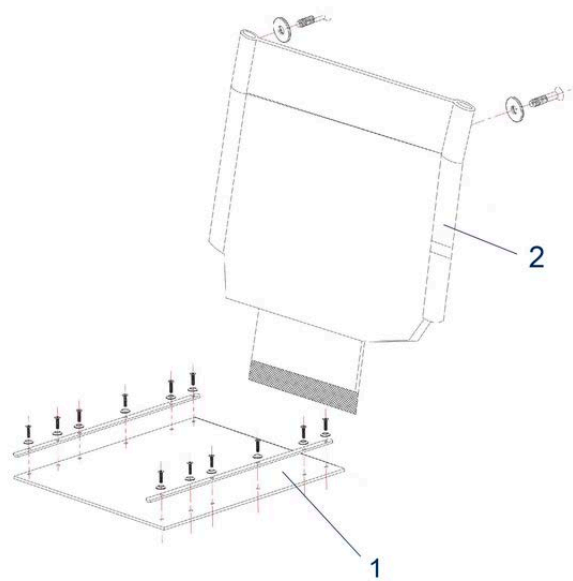

Pos.	Item number	Description	Retail Price w/o VAT
1	900100718	Seat Upholstery, cpl. 38 cm	56,96 €
1	900100719	Seat Upholstery, cpl. 41 cm	56,96 €
1	900100720	Seat Upholstery, cpl. 43 cm	56,96 €
1	900100721	Seat Upholstery, cpl. 45 cm	56,96 €
1	900100722	Seat Upholstery, cpl. 48 cm	56,96 €
1	900100723	Seat Upholstery, cpl. 50 cm	56,96 €
1	900100765	Seat Upholstery, cpl. 52 cm	56,96 €
1	900100766	Seat Upholstery, cpl. 54 cm	56,96 €
1	900100784	Seat Upholstery, cpl. 56 cm XL, up to SN: 2A1801...	56,96 €
1	900100791	Seat Upholstery, cpl. 61 cm XL, up to SN: 2A1801...	77,15 €
1	900100793	Seat Upholstery, cpl. 51 cm XL, up to SN: 2A1801...	77,15 €
1	900300107	Seat Upholstery, cpl. 51 cm XL, From SN: 2A1801 (Seat Depth 460 mm)	55,52 €
1	900300108	Seat Upholstery, cpl. 56 cm XL, as From SN: 2A1801 (Seat Depth 460 mm)	55,52 €
1	900300109	Seat Upholstery, cpl. 61 cm XL, as From SN: 2A1801 (Seat Depth 460 mm)	55,52 €
2	900100724	Backrest Upholstery, cpl. 38 cm	62,21 €
2	900100725	Backrest Upholstery, cpl. 41 cm	62,21 €