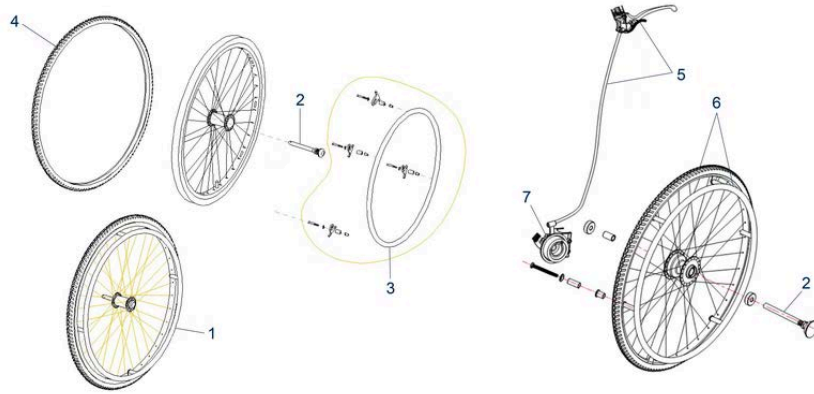

Pos.	Item number	Description	Retail Price w/o VAT
1	900500737	Drive Wheel with PU Tyres	188,08 €
2	900500738	Quick Pin Axle with and without Drumbrake	38,11 €
3	900500739	Handrims	38,11 €
4	900100795	Tyres 24"	24,62 €
5	900500757	Brake Handle with Wire Cable	39,96 €
6	900500758	Handrim Wheel for Drumbrake	228,76 €
7	900500759	Baseplate with Brake Shoes, for Drumbrake	38,73 €