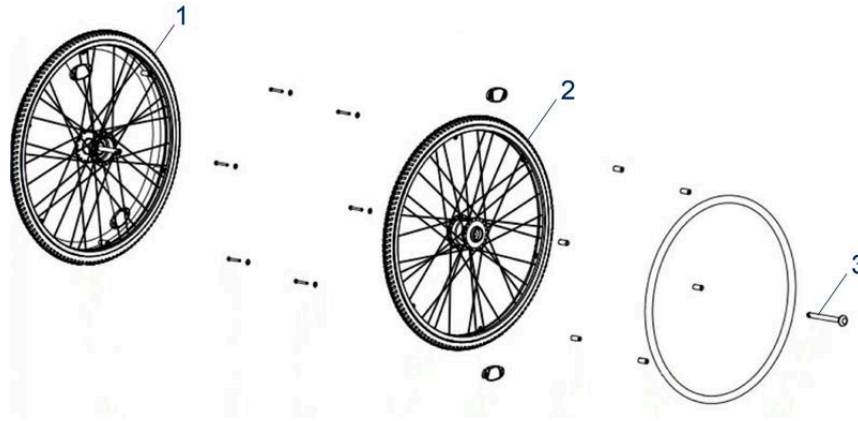

Pos.	Item number	Description	Retail Price w/o VAT
1 / 2	900900909	Rear wheel, cpl. without Drumbrake	96,20 €
1 / 2	900900910	Rear wheel, cpl. with Drumbrake	149,56 €
3	900900911	Quick Pin Axle without Drumbrake	24,62 €
3	900900912	Quick Pin Axle with Drumbrake	24,62 €