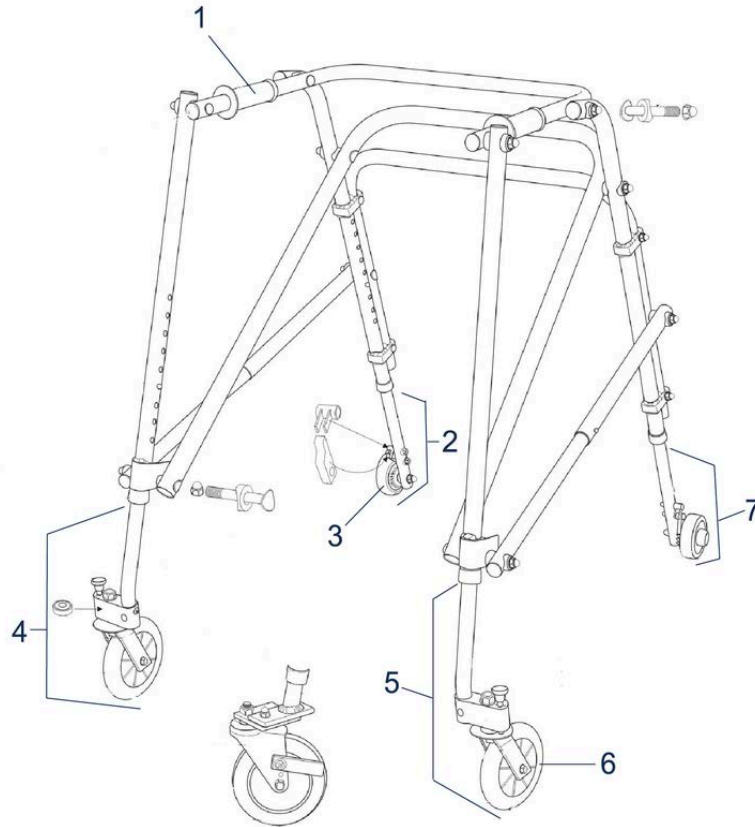

Pos.	Item number	Description	Retail Price w/o VAT
1	705100105	Handle Size S, in Red	17,61 €
1	705100205	Handle Size M, in Orange	17,61 €
1	705100305	Handle Size L & XL, in Black	17,61 €
2	705100013	Rear leg Size XS, in Blue, cpl. as from SN: 1J2207	44,81 €
2	705100014	Rear leg Size XS, in Red, cpl. as from SN: 1J2207	44,81 €
2	705100015	Rear leg Size XS, in Purple, cpl. as from SN: 1J2207	44,81 €
2	705100103	Wheel Rear, Size S, in Yellow, Right, with Non-Return Device and Bracket, up to SN: 1J2204, Nimbo 1. Gen.	44,81 €
2	705100113	Rear leg Size S, in Blue, cpl. as from SN: 1J2207	44,81 €
2	705100114	Rear leg Size S, in Red, cpl. as from SN: 1J2207	44,81 €
2	705100115	Rear leg Size S, in Purple, cpl. as from SN: 1J2207	44,81 €
2	705100203	Wheel Rear, Size M, in Green, with Non-Return Device and Bracket, Right, up to SN: 1J2204 Nimbo 1. Gen	44,81 €
2	705100213	Rear leg Size M, in Blue, cpl. as from SN: 1J2207	44,81 €
2	705100214	Rear leg Size M, in Red, cpl. as from SN: 1J2207	44,81 €