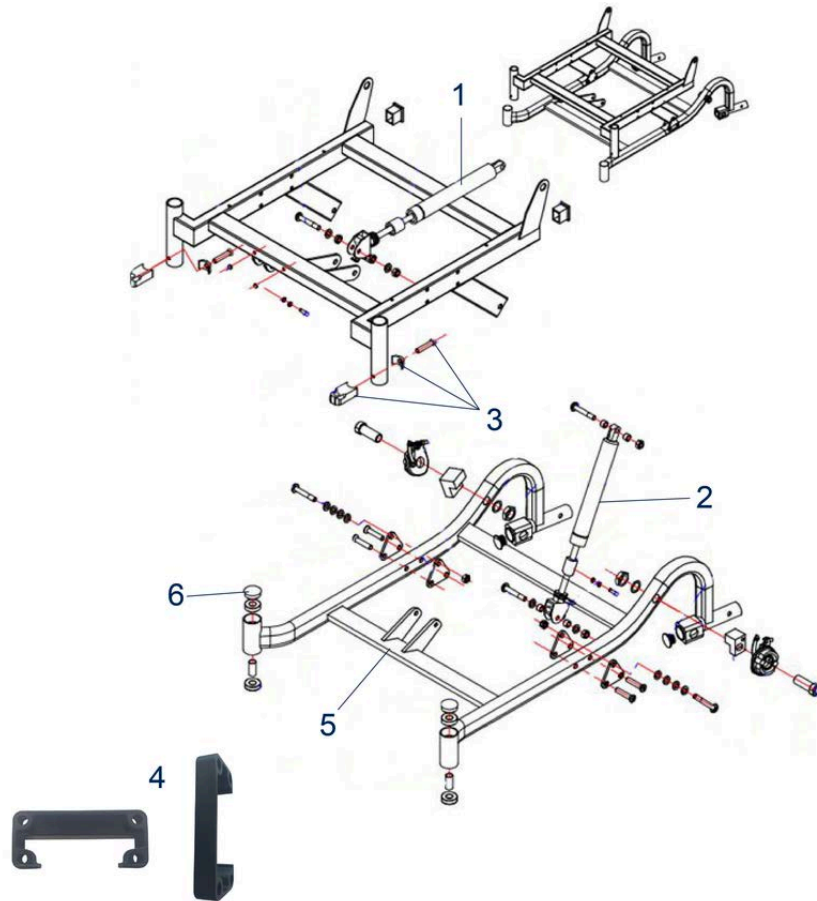

Pos.	Item number	Description	Retail Price w/o VAT
1 / 2	900900907	Gas Pressure Spring Seat Adjustment	106,91 €
1 / 2	900900908	Gas Pressure Spring Backrest Adjustment	106,91 €
3	900900951	Footrest Locking Block	11,64 €
4	900900901	Adapter Plate for Seat Extension	45,94 €
5	900900963	Frame 39 cm	384,91 €
5	900900964	Frame 44 cm	384,91 €
5	900900965	Frame 49 cm	384,91 €
6	900900969	Dust Cap Fork Set of 2 x Pieces	2,27 €
	900900949	Bowden Cable with Sleeve, for Gas Pressure Spring, for Seat / Backrest	11,02 €