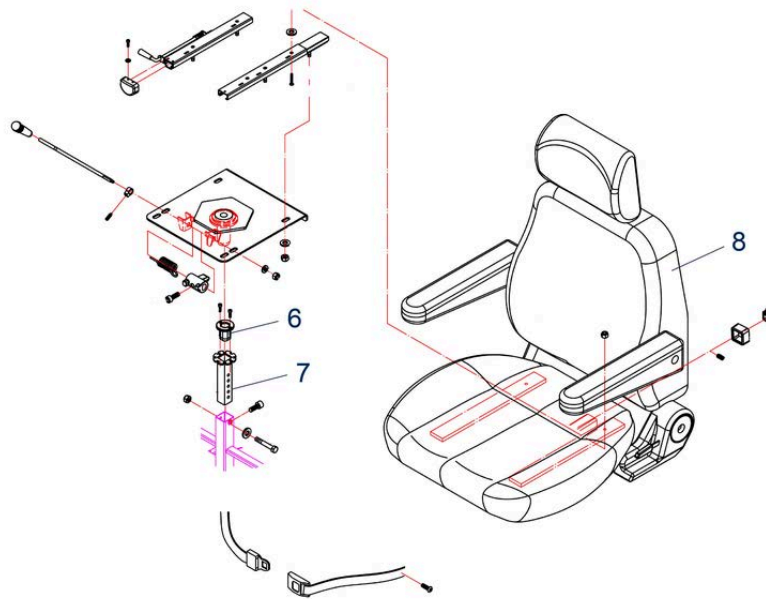

Pos.	Item number	Description	Retail Price w/o VAT
6	950000149	Insert for Seat Receiver	30,08 €
7	950000070	Seat Receiver	29,25 €
8	950000075	Seat cpl.	372,24 €