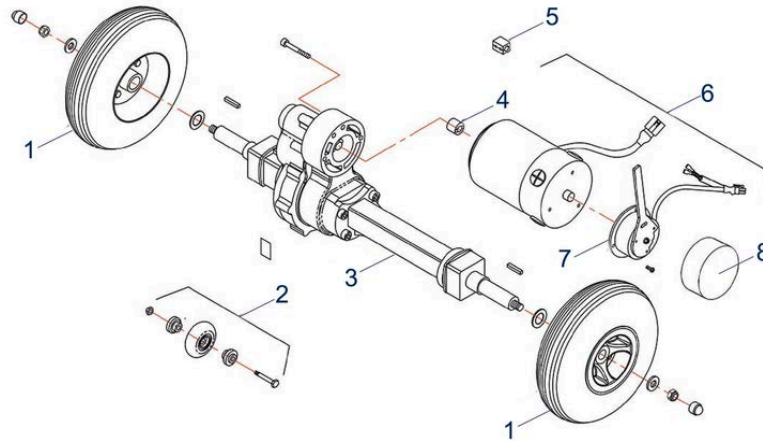

ST4D / ST4D Plus (obsolete) - Drive Unit

Pos.	Item number	Description	Retail Price w/o VAT
1	950001450	Wheel Rear, cpl.	126,48 €
2	950001453	Anti-tip Wheel cpl. Front / Rear, up to Bj. 2019	6,18 €
3	950001468	Transmission cpl. 6 km/h	633,45 €
3	950001815	Differential Comp. 12 Km/h	736,45 €
4	950001262	Coupler for Transmission/Motor	7,73 €
5	950001266	Ferrit for Motor Cable, up to Bj. 2019	12,26 €
6	950001449	Motor 12 Km/h	961,61 €
6	950001469	Motor 6 Km/h	634,07 €
7	950001451	Magnetic-Brake 12 Km/h	204,56 €
7	950001470	Magnetic-Brake 6 Km/h	187,87 €
8	950001452	Cover for Magnetic brake	14,21 €