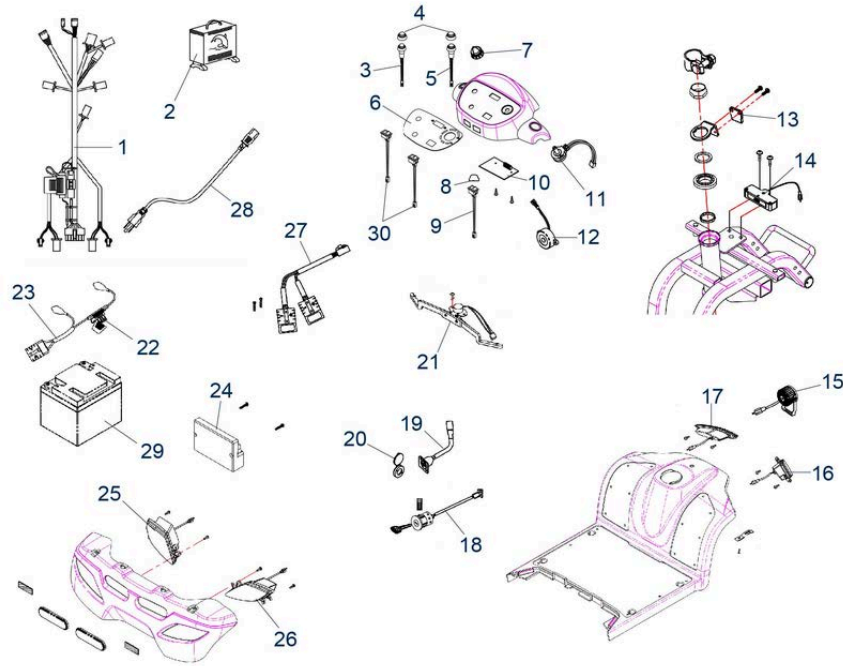

Pos.	Item number	Description	Retail Price w/o VAT
1	950001465	Harness for Front Cabel	81,16 €
1	950001480	Harness Front, for Wire, sec, as from SN: 4C1809	81,16 €
2	950100104	Charger c-Go 24 V / 6 Amp	160,27 €
3	950001407	Button for Hazard light	6,18 €
4	950001412	Cover Cap for Horn / Hazard light button	5,25 €
5	950001411	Button for Horn	3,40 €
6	950001408	Membrane Keyboard for Display / Control panel board	8,76 €
7	950001275	Button for Speed Controller	8,24 €
8	950001414	Cover Cap for Switch High / Low	4,12 €
9	950001413	Switch cpl.	7,21 €
10	950001410	Panel Board for Display / Control	145,75 €
11	950001409	Speed Controller	16,07 €
12	950001405	Horn	10,30 €
13	950001290	Trigger Limit Switch for Curve Reduction	7,42 €
14	950001281	Switch (Semicircular Button)	68,60 €
14	950001288	Switch (Mushroom Button)	68,60 €
14	950001306	Limit Switch Holder Box assy. (Gyro) as from SN: 4C2208ST4D4001)/5T5D (as from SN: 4C1809ST5D4001) / ST6 (as from SN: 4C1809ST6D4001)/ ST6 (Gyro) 3-Rad (as from SN: 4C1809ST6D4001	45,22 €