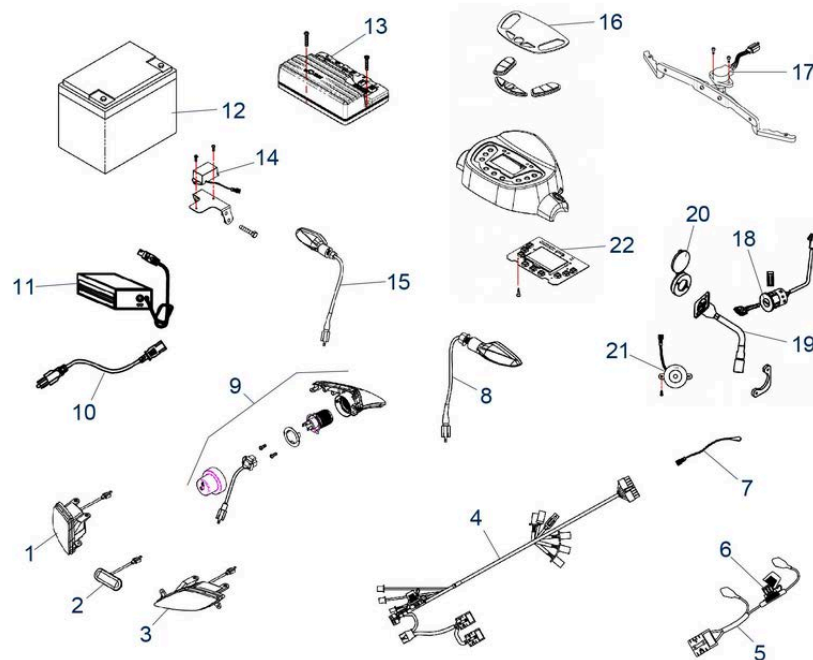

Pos.	Item number	Description	Retail Price w/o VAT
1/3/8/15	950001314	Turn signal / Light Front Right	69,63 €
1/3/8/15	950001315	Turn signal / Light Front Left	69,63 €
1/3/8/15	950001342	Turn Signal Rear, Right	116,18 €
1/3/8/15	950001343	Turn Signal Rear, Left	116,18 €
2	950001241	Brake Light	45,01 €
4	950001325	Wire Harness	267,18 €
5	950001337	Wire for Battery Output	119,38 €
6	950001233	Fuse 70A	13,39 €
7	950001316	Sensor for Temperature	6,90 €
8/15	950001810	Turn signal Right	152,96 €
8/15	950001811	Turn signal Left	152,96 €
9	950001335	Head Lamp cpl.	275,42 €
10	950001428	Cable for Charger	76,84 €
11	950001274	Charger c-Go 24 V / 8 Amp, up to Bj. 2019	182,62 €
12	950000026	Battery 12V, 80/85 Ah (Pair Only)	364,11 €
13	950001362	Controller 120A, RHINO II	668,78 €
14	950001306	Limit Switch Holder Box assy. (Gyro) as from SN: 4C2208ST4D4001)/5T5D (as from SN: 4C1809ST5D4001) / ST6 (as from SN: 4C1809ST6D4001)/ ST6 (Gyro) 3-Rad (as from SN: 4C1809ST6D4001	45,22 €