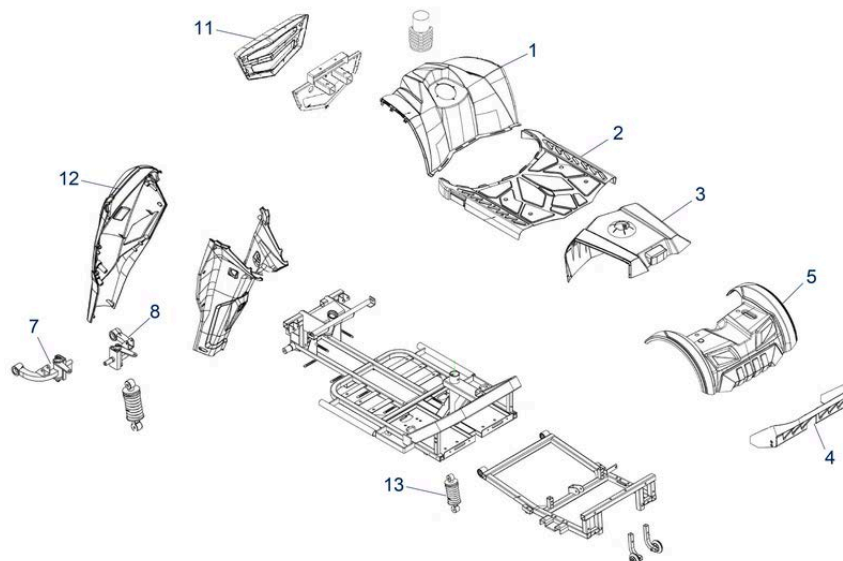

Cobra (obsolete) - Shroud / Frame

Pos.	Item number	Description	Retail Price w/o VAT
1	950000815	Shroud in Grey, Front	404,69 €
2	950000824-NL	Shroud NL, in Red, for Floor	129,99 €
3/4/11	950000812	Cover Rear, for Battery	39,66 €
3/4/11	950000845	Cover in Black, for Battery	228,76 €
3/4/11	950000863	Cover for Front Bumper	40,58 €
5	950000818	Shroud in Grey	458,87 €
5	950002010	Shroud in Red	512,94 €
7/8	950000827	Suspension Left	87,34 €
7/8	950000828	Suspension Right	87,34 €
12	950000811	Shroud in White	268,01 €
13	950000822	Suspension Rear	242,26 €