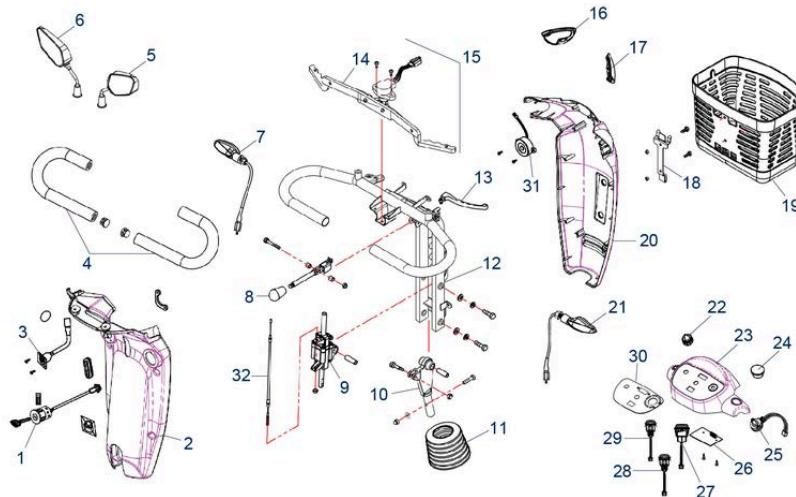

Tourer 3 (ST4D 2G 3-Wheel) - Tiller Assembly

Pos.	Item number	Description	Retail Price w/o VAT
1	950001861	Main Switch with 2x Keys	37,49 €
2	950001494	Cover Steering Innen	131,02 €
3	950001510	Charging Socket up to Bj. 2019	13,80 €
4	950001370	Grip Handle Bar with Plug, Includes (1x set = out of 2 handles + 2 plugs)	31,00 €
5	950001322	Rear-view mirror Right	34,20 €
6	950001323	Rear-view mirror Left	34,20 €
8	950001298	Button Handle	4,43 €
9	950001272	Locking Mechanism for Steering Adjustment, up to Bj.2019	91,16 €
10	950001312	Joint B Steering, adj lower	51,40 €
11	950001204	Dust Cover	5,25 €
12	950001835	Steering cpl.	88,48 €
13	950001369	Brake Lever Right	7,00 €
14	950001214	Wig-Wag lever Wig-Wag Lever, (Only Lever)	14,52 €
15	950001484	Starter assy	101,76 €
16	950001476	Plug Side, handle Cover Left Left	3,40 €
17	950001477	Plug Side, Handle Cover Right Right	3,40 €
18	950001551	Bracket for Basket	2,88 €
19	950001837	Front Basket	35,74 €
20	950001486	Cover Steering Front, in Anthracite	101,97 €
20	950001836	Cover in Anthracite, cpl. for Steering Front	113,20 €
22	950001275	Button for Speed Controller	8,24 €
23	950001859	Cover for Upper Steering	56,96 €
24	950001478	Plug for Handle Cover	2,27 €
25	950001490	Speed Control	32,24 €
26	950001862	PC Board as from SN: 4C2012ST42G002	138,95 €