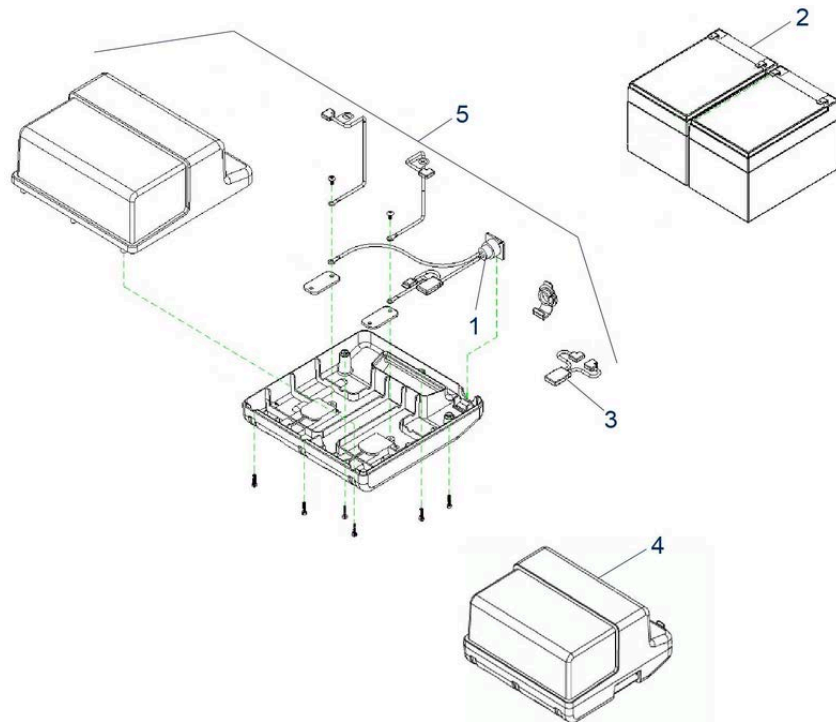

Pos.	Item number	Description	Retail Price w/o VAT
1	960000034	Charging Cable with Socket	15,55 €
2	960000049	Battery 12V / 12 Ah, Pair Only	152,34 €
3	960000032	Cable for Battery	5,67 €
4 / 5	960000008	Battery Housing, cpl. With Battery	367,40 €
4 / 5	960000009	Battery Housing, cpl. Without Battery	60,77 €
	950500218	Safety Fuse 10Ax1	1,96 €
	950000433	Charger	108,25 €