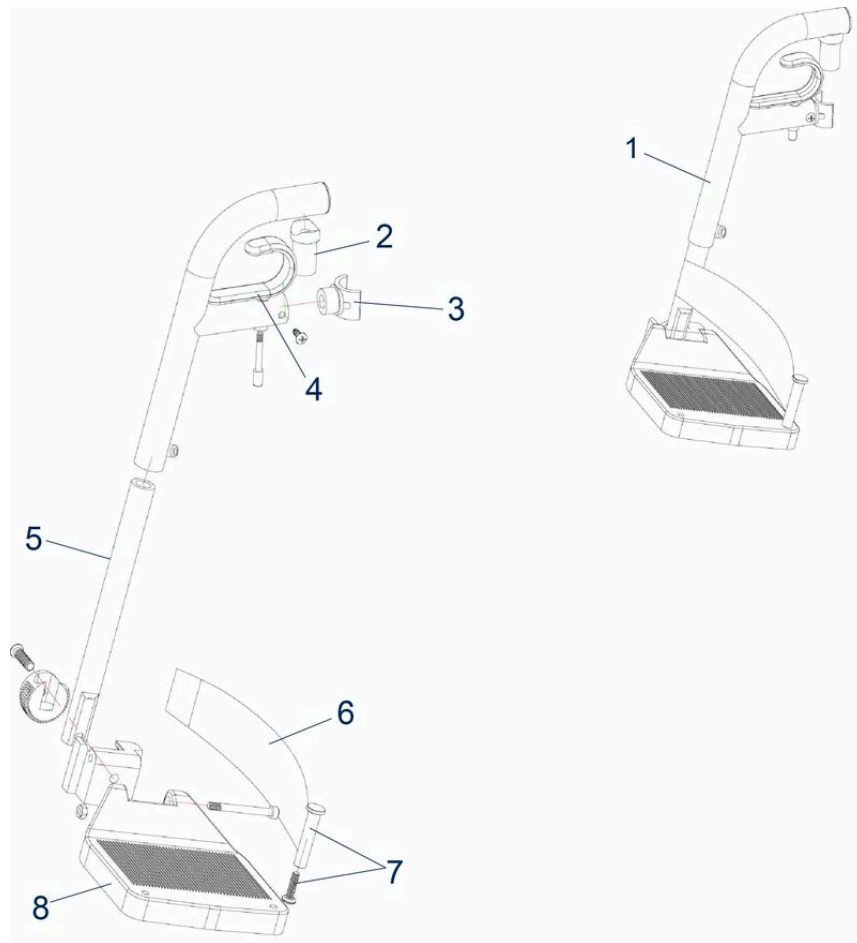

Pos.	Item number	Description	Retail Price w/o VAT
1	900100747	Footrest, Left / Right, cpl. 38 cm	107,02 €
1	900100748	Footrest, Left / Right, cpl. 41-43 cm	107,02 €
1	900100749	Footrest, Left / Right, cpl. 45-50 cm	107,02 €
1	900100769	Footrest, Left / Right, cpl. 52-54 cm	107,02 €
1	900300102	Footrest, Left / Right, cpl. Rotec XL 51 - 56 - 61 cm	121,95 €
2	900100754	Locating Blocks for Footrest	13,49 €
3	900500777	Y-Shape Bracket with 23 mm Mount	12,05 €
4	900100756	Release Lever	11,02 €
5	900100750	Adjustment Tube	19,67 €
6	900100757	Heel Loop	9,27 €
7	900300111	Fixing Bolt and Screw for Heel Strap	6,28 €
8	900100751	Foot Plate 38 cm	31,21 €
8	900100752	Foot Plate 41-43 cm	31,21 €
8	900100753	Foot Plate 45-50 cm	31,21 €
8	900100770	Foot Plate 52-54 cm	31,21 €