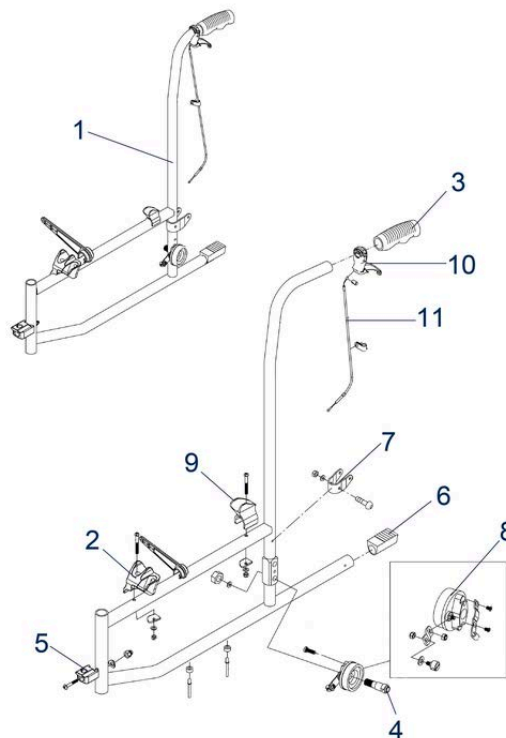

Pos.	Item number	Description	Retail Price w/o VAT
1	900250528	Frame Left	110,52 €
1	900250529	Frame Right	110,52 €
2	900700663	Armrest Left	8,76 €
2	900700664	Armrest Right	8,76 €
3	900250531	Handgrip	8,55 €
5	900700615	Locking-Block *Old Version*	6,59 €
5	900700669	Locking-Block *New Version*	6,59 €
6	900250533	Tip Assist	4,12 €
7	900700666	Armrest Fixing, Rear	9,37 €
8	900250532	Housing for Drumbrake	36,77 €
9	900700665	Seat-Frame-Support Left / Right	3,61 €
10	900700616	Hand Brake for Assistant	12,26 €
11	900700617	Cable in Black, for Bowden	3,61 €
	900250538	Casing for Wheel, incl. Nut and Spring Washer	19,67 €