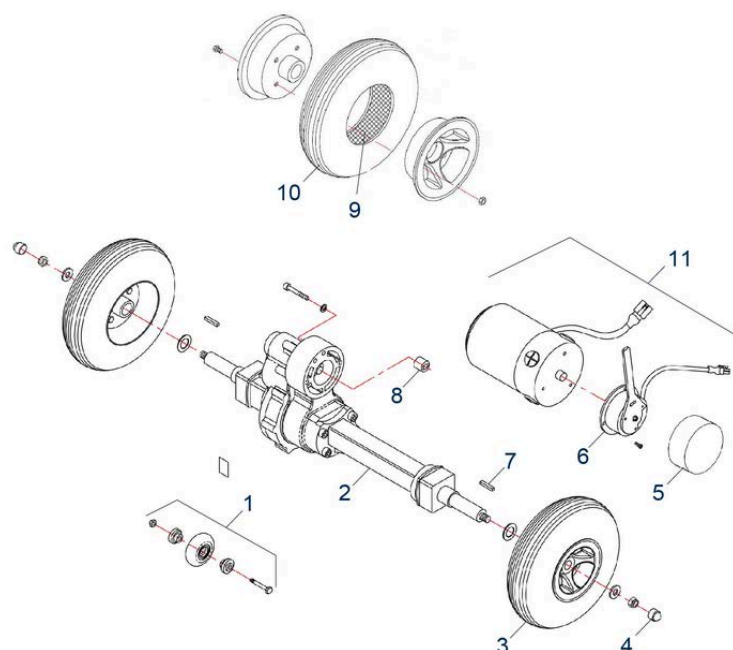

Tourer Plus (ST4D 2G Plus) - Rear Wheels

Pos.	Item number	Description	Retail Price w/o VAT
1	950001453	Anti-tip Wheel cpl. Front / Rear, up to Bj. 2019	6,18 €
2	950001468	Transmission cpl. 6 km/h	633,45 €
2	950001815	Differential Comp. 12 Km/h	736,45 €
3	950001450	Wheel Rear, cpl.	126,48 €
4	950001257	Cover Cap for Wheel nut, up to SN: 4C2304ST6D	2,68 €
5	950001820	Cover for Magnetic Brake	31,72 €
6	950001817	Clutch + Brake 12 Km/h	197,55 €
6	950001819	Clutch + Brake 6 Km/h	121,95 €
7	950001669	Wedge for Transmission, 5x30, up to Bj. 2019	1,85 €
8	950001262	Coupler for Transmission/Motor	7,73 €
9	950001443	Tubing Front / Rear, up to Bj. 2019	35,95 €
10	950001442	Tyres Front / Rear, up to Bj. 2019	51,91 €
11	950001816	Motor Assembly 12 Km/h	1.049,57 €
11	950001818	Motor Assembly 6 Km/h	682,79 €