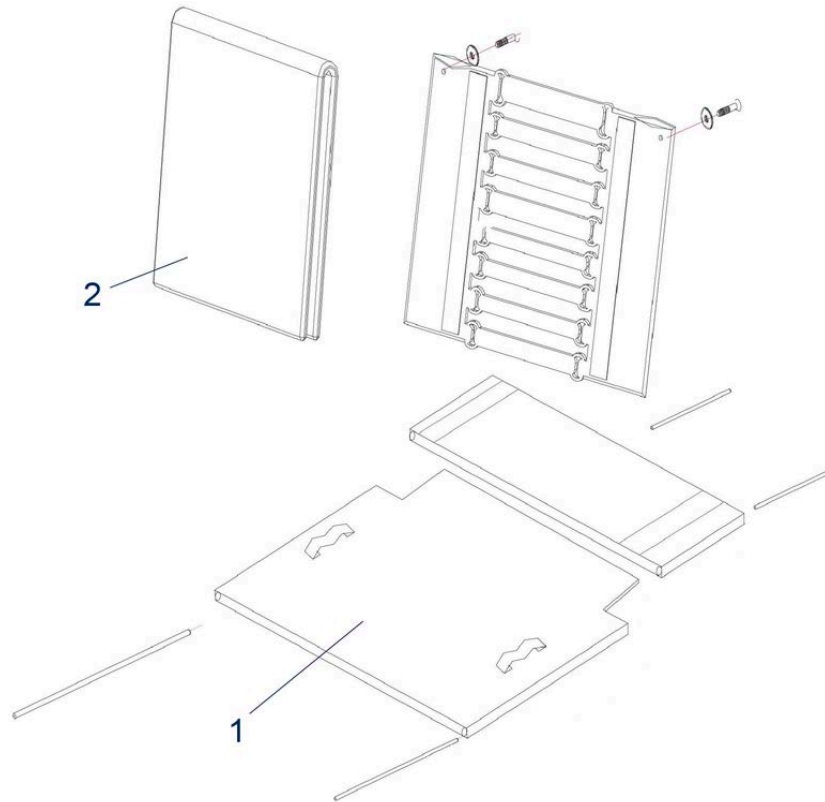

Pos.	Item number	Description	Retail Price w/o VAT
1	900500717	Seat Upholstery 60 mm, for Seat Width cpl. 38 cm	64,99 €
1	900500718	Seat Upholstery 60 mm, for Seat Width cpl. 41 cm	64,99 €
1	900500719	Seat Upholstery 60 mm, for Seat Width cpl. 43 cm	64,99 €
1	900500720	Seat Upholstery 60 mm, for Seat Width cpl. 45 cm	64,99 €
1	900500721	Seat Upholstery 60 mm, for Seat Width cpl. 48 cm	64,99 €
1	900500722	Seat Upholstery 60 mm, for Seat Width cpl. 50 cm	64,99 €
1	900500761	Seat Upholstery 60 mm, for Seat Width cpl. 52 cm	64,99 €
1	900500762	Seat Upholstery 60 mm, for Seat Width cpl. 54 cm	64,99 €
	900300202	Seat Cushion 60 mm, for Seat Width 38 x 45 cm	39,86 €
	900300204	Seat Cushion 60 mm, for Seat Width 38 x 47,5 cm	39,86 €
	900300214	Seat Cushion 60 mm, for Seat Width 41 x 47,5 cm	39,86 €
	900300234	Seat Cushion 60 mm, for Seat Width 45 x 47,5 cm	39,86 €
	900300248	Seat Cushion 60 mm, for Seat Width 50 x 40 cm	39,86 €
	900300252	Seat Cushion 60 mm, for Seat Width 50 x 45 cm	39,86 €
	900300254	Seat Cushion 60 mm, for Seat Width 50 x 47,5 cm	39,86 €
	900300255	Seat Cushion 60 mm, for Seat Width 52 x 40 cm	39,86 €
	900300256	Seat Cushion 60 mm, for Seat Width 52 x 43 cm	39,86 €
	900300257	Seat Cushion 60 mm, for Seat Width 52 x 45 cm	39,86 €
	900300258	Seat Cushion 60 mm, for Seat Width 52 x 47,5 cm	39,86 €