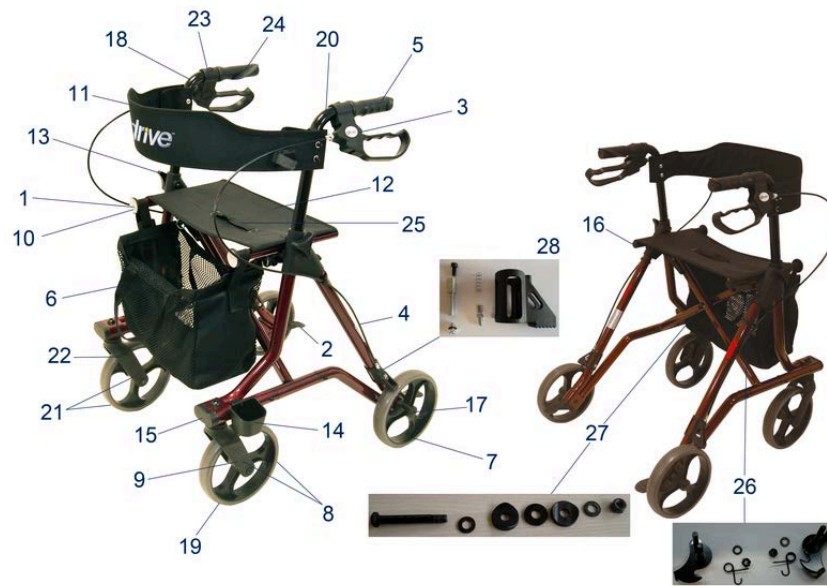

Pos.	Item number	Description	Retail Price w/o VAT
1	740500104	Cover Cap Front, with Reflectors, Includes 1 x Pair	4,74 €
2	740500114	Tip Assist	19,47 €
3 / 4 / 23	740500116	Brake Cable / Brake Lever with Brake, cpl. Complete	10,82 €
3 / 4 / 23	740500117	Brake Cable / Brake Lever with Brake, cpl. Left	32,86 €
3 / 4 / 23	740500118	Brake Cable / Brake Lever with Brake, cpl. Right	32,86 €
5 / 24	740500107	Handgrip Left	10,20 €
5 / 24	740500125	Handgrip Right	10,20 €
	740500126	Handgrip Includes 1 x Pair (Left+ Right)	19,06 €
6	740500109	Mesh Bag	29,56 €
7	740500112	Wheel Rear, Incl. Metal Axle	30,39 €
8 / 21	740500111	Wheel, Front, with Fork Left up to SN: 2M1603600570	55,72 €
8 / 21	740500119	Wheel, Front, with Fork Right up to SN: 2M1603600570	55,72 €
8 / 21	740500129	Wheel, Front, with Fork Left, as from SN: 2M1603600571	55,72 €
8 / 21	740500130	Wheel, Front, with Fork Right, as from SN: 2M1603600571	55,72 €
9 / 22	740500108	Fork up to SN: 2M1603600570	30,90 €
9 / 22	740500127	Fork Left, as from SN: 2M1603600571	30,90 €
9 / 22	740500128	Fork Right, as from SN: 2M1603600570	30,90 €
10	740500110	Reflector in Silver	1,24 €
11	740500106	Backrest in Black	37,90 €
12	740500120	Seat cpl.	26,78 €
13	740500102	Star Screw	11,64 €
14	740500115	Cane holder New	27,50 €
15	740500113	Cover Cap for Front Frame	4,43 €
16	740500105	Cover Cap Rear	3,40 €