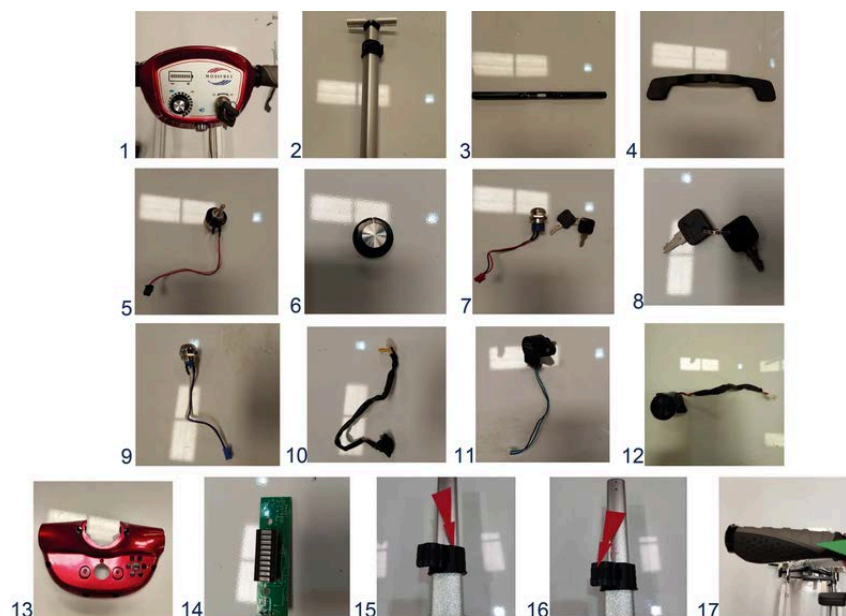

Manual Fold+ - Front Shroud / Frame

Pos.	Item number	Description	Retail Price w/o VAT
1	950002743	Top pod ass'y blue	310,00 €
1	950002744	Top pod ass'y red	310,00 €
2	950002745	Tiller Stem only Manual Fold +	75,00 €
3	950002746	Handlebar Manual Fold +	29,00 €
4	950002747	Wig Wag Lever Manual Fold +	18,00 €
5	950002748	Speed Potentiometer Manual Fold +	149,00 €
6	950002749	Speed Pot Knob Manual Fold +	9,00 €
7	950002750	Ignition Barrel with Key Set Manual Fold +	49,00 €
8	950002751	Key Set Manual Fold +	25,00 €
9	950002752	Horn Button Manual Fold +	16,00 €
10	950002754	Charging Port Manual Fold +	18,00 €
11	950002755	Throttle Potentiometer Manual Fold +	26,00 €
12	950002753	Horn Buzzer Unit Manual Fold +	13,00 €
13	950002756	Lower Tiller Pod blue	26,00 €
13	950002757	Lower Tiller Pod red	26,00 €
14	950002758	Battery Gauge Manual Fold +	19,00 €
15	950002759	Tiller Adjustment Collar Manual Fold +	8,00 €
16	950002760	Tiller Adjustment Handle Manual Fold +	59,00 €
17	950002766	Handgrips (pair) Manual Fold +	39,00 €
0	950002762	Tiller Adjustment Collar black block insert Manual Fold +	5,00 €
0	950002761	Tiller Adjustment Collar screw Manual Fold +	6,00 €