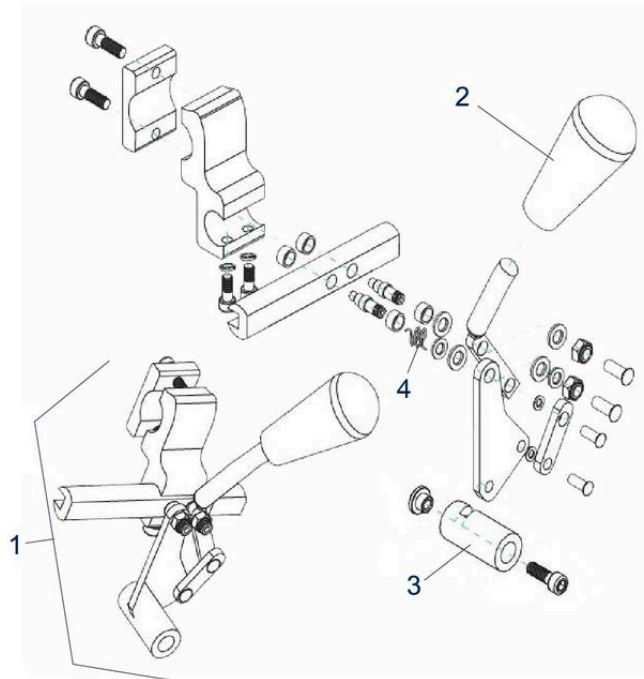

Pos.	Item number	Description	Retail Price w/o VAT
1	900100730	Parking Brake, cpl. Left	66,33 €
1	900100731	Parking Brake, cpl. Right	66,33 €
2	900100732	Handle for Parking Brake	13,39 €
3	900100733	Brake Cyllinder cpl.	13,39 €
	900500773	Return Spring for Parking Brake Right	4,84 €
	900500774	Return Spring for Parking Brake Left	4,84 €