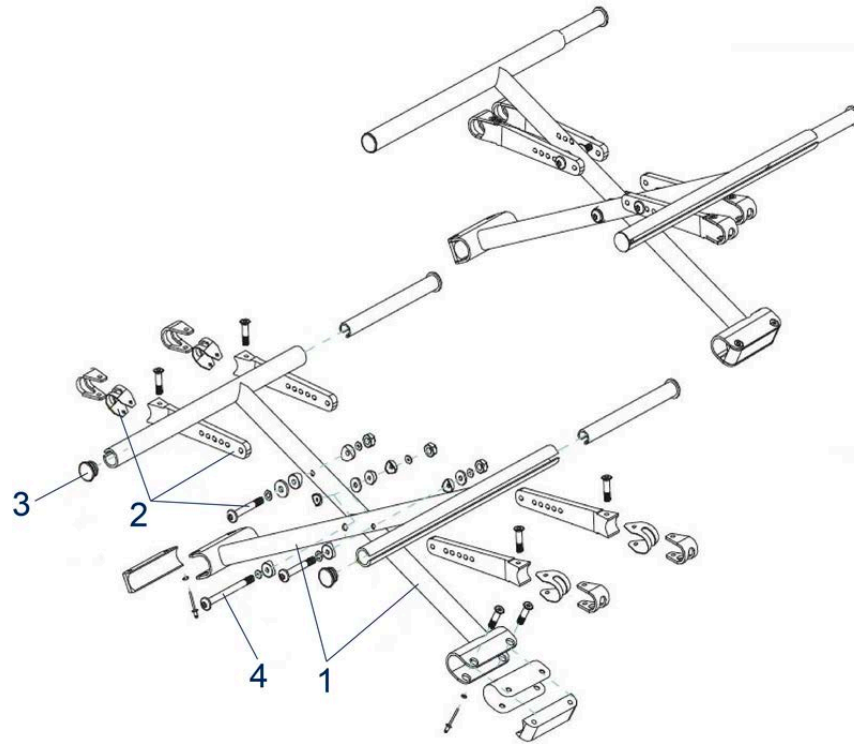

Pos.	Item number	Description	Retail Price w/o VAT
1	900500708	Scissors Bracket 38 cm	74,47 €
1	900500709	Scissors Bracket 41 cm	74,47 €
1	900500710	Scissors Bracket 43 cm	74,47 €
1	900500711	Scissors Bracket 45 cm	74,47 €
1	900500712	Scissors Bracket 48 cm	74,47 €
1	900500713	Scissors Bracket 50 cm	74,47 €
1	900500763	Scissors Bracket 52 cm	74,47 €
1	900500764	Scissors Bracket 54 cm	74,47 €
2	900500714	Support for Cross Brace, cpl.	15,55 €
3	900500715	End Cap for Cross Brace	6,18 €
4	900100716	Centre Screw for Cross Brace	19,67 €