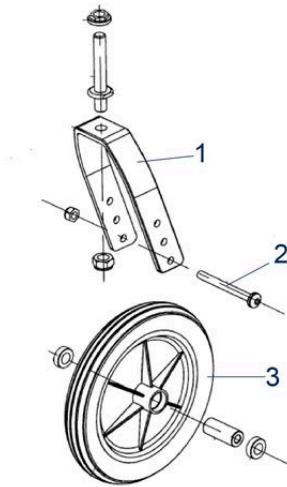

Pos.	Item number	Description	Retail Price w/o VAT
1	900700717	Front Fork Left, in Grey	26,47 €
1	900700718	Front Fork Right, in Grey	26,47 €
1	900700780	Front Fork Left, in Black	26,47 €
1	900700781	Front Fork Right, in Black	26,47 €
2	910350461	Front Axle Bolt As from SN: 2A1904	3,19 €
3	900700715	Wheel, 8" Front, with Bearing	26,47 €