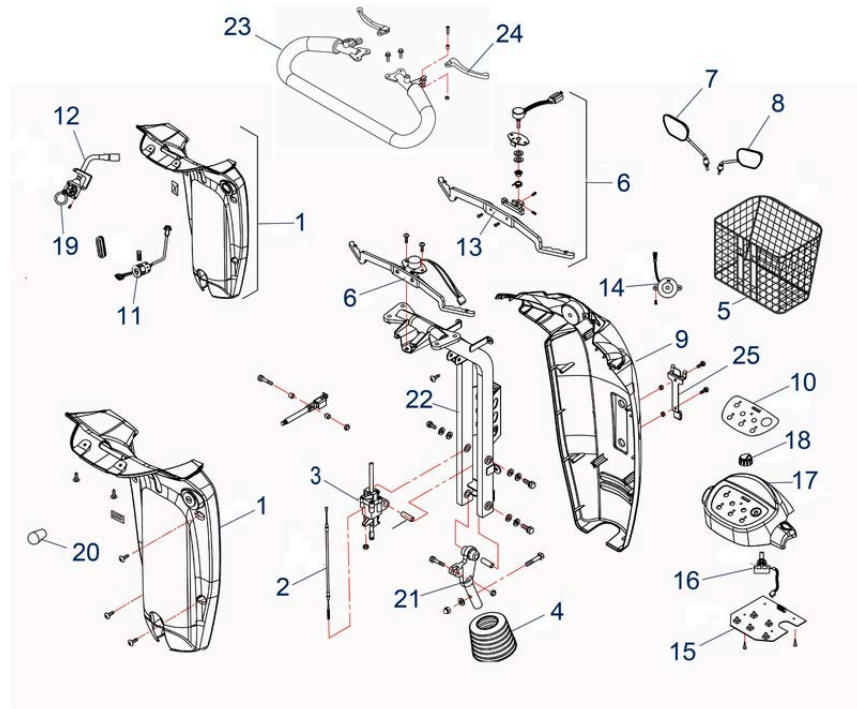

Spark (ST5D) (obsolete) - Tiller Assembly

Pos.	Item number	Description	Retail Price w/o VAT
1/9	950001200	Shroud in Anthracite, for Outer Tiller	223,00 €
1/9	950001203	Shroud for Inner Tiller, cpl.	76,43 €
2	950001273	Cable for Steering Adjustment	6,28 €
3	950001272	Locking Mechanism for Steering Adjustment, up to Bj.2019	91,16 €
4	950001204	Dust Cover	5,25 €
6/13	950001401	Wig-Wag Lever cpl. from SN: 4C1806...	101,76 €
7/8	950001201	Rear-view mirror Left	38,63 €
7/8	950001202	Rear-View Mirror Right	38,63 €
10	950001208	Membrane Keyboard for Display / Control Panel Board	55,83 €
11	950001211	Switch for Ignition, with 2x Keys	37,49 €
12	950001212	Charging Socket	13,80 €
14	950001206	Horn up to Bj. 2019	10,61 €
15	950001210	Display / Control Panel Board up to SN: 4C1805	193,43 €
15	950001300	PC Board as from SN: 4C1806	188,90 €
16	950001209	Controller for Speed, up to Bj. 2019	16,69 €
17	950001207	Housing for Display / Control Panel	16,89 €
18/20	950001275	Button for Speed Controller	8,24 €
18/20	950001298	Button Handle	4,43 €
19	950001297	Protective Cover for Charger	3,61 €