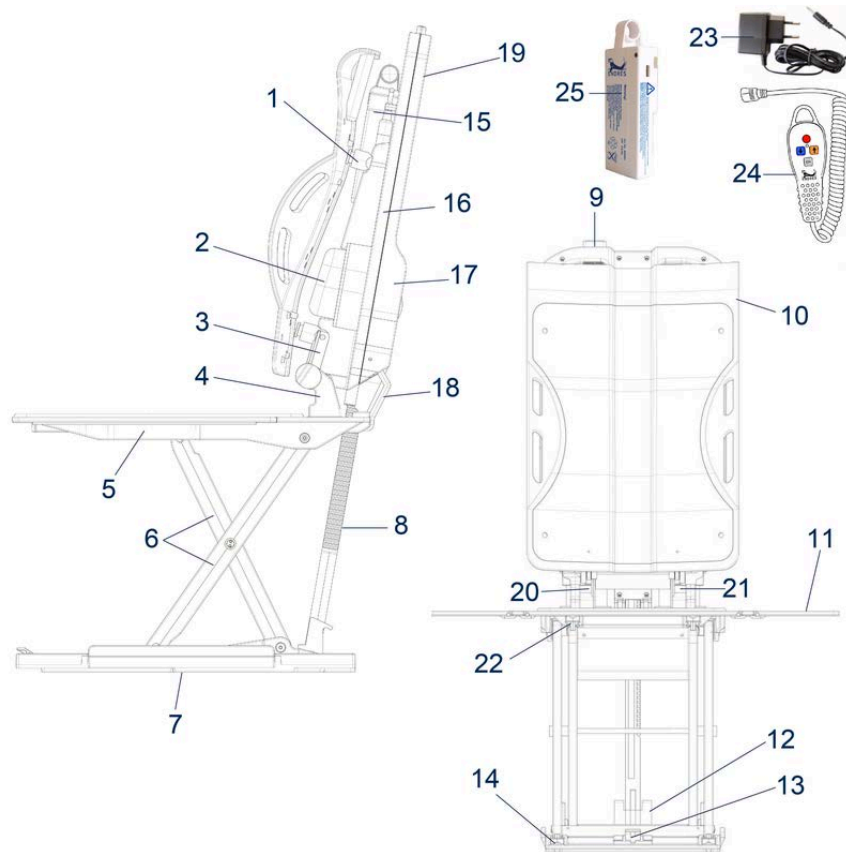

Pos.	Item number	Description	Retail Price w/o VAT
1	412100101	Rubber Cushion for Swivel Aid	3,91 €

Pos.	Item number	Description	Retail Price w/o VAT
1	412100101	Rubber Cushion for Swivel Aid	3,91 €

Pos.	Item number	Description	Retail Price w/o VAT
1	B06S01	Screw for Drive Bracket	2,47 €
2	B01S05	Bracket for Lower Drive	4,53 €
3	B04S02	Fixing Sleeve for Motor Bolts	6,18 €
4	B01S04	Fixing Bolts for Motor	2,47 €
6	B01S17	Bracket for Base Plate, for Drive	6,18 €
7	B01S07	Flap for Side	68,70 €
10	B06S02	Screw for Hinge	1,24 €
12	B04S05	Bracket for Drive Shaft	6,18 €
13	B01S18	Bracket for Drive	3,61 €
14	B04S07	Clamp for Drive	2,47 €
	B06S07	Screw for Drive	2,47 €
	BL005	Drive	209,91 €
5/11	B01S24	Rails Lower	5,25 €
5/11	B01S25	Rails Upper	5,25 €
8/9	B01S08	Hinge Upper	2,27 €
8/9	B01S09	Hinge Lower	2,27 €