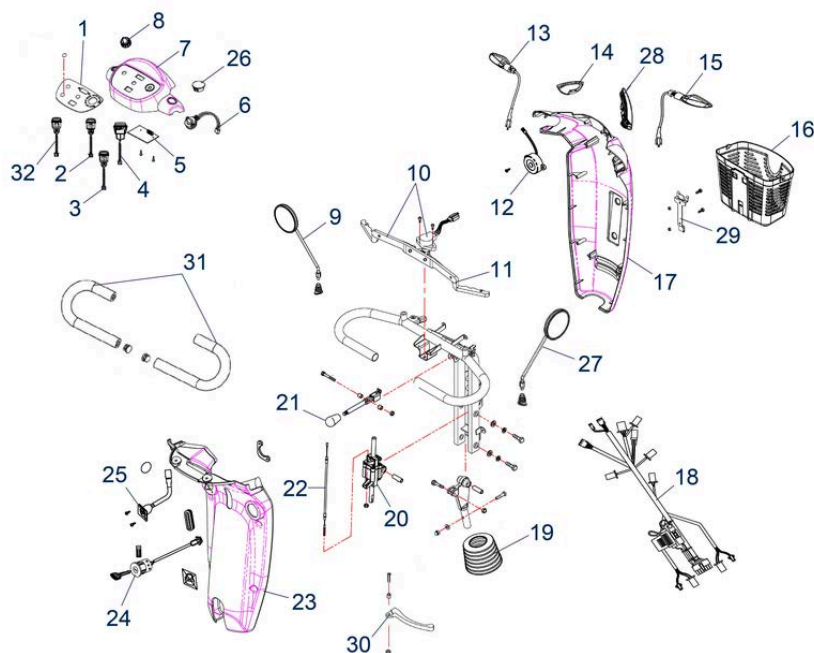

Tourer Plus (ST4D 2G Plus) - Tiller Assembly

Pos.	Item number	Description	Retail Price w/o VAT
1/2/3/4	950001488	Switch cpl. for Buzzer	26,99 €
1/2/3/4	950001492	Button for turn Signal	36,15 €
1/2/3/4	950001493	Switch cpl. hazard	45,11 €
5	950001491	PC Board up to SN: 4C2012ST42G001	124,63 €
5	950001862	PC Board as from SN: 4C2012ST42G002	138,95 €
6	950001490	Speed Control	32,24 €
7	950001487	Cover Upper, Steering	90,85 €
8/21	950001275	Button for Speed Controller	8,24 €
8/21	950001298	Button Handle	4,43 €
9/27	950001201	Rear-view mirror Left	38,63 €
9/27	950001202	Rear-View Mirror Right	38,63 €
10/11	950001214	Wig-Wag lever Wig-Wag Lever, (Only Lever)	14,52 €
10/11	950001484	Starter assy	101,76 €
12	950001206	Horn up to Bj. 2019	10,61 €
13/15	950001810	Turn signal Right	152,96 €
13/15	950001811	Turn signal Left	152,96 €
14/28	950001476	Plug Side, handle Cover Left Left	3,40 €
14/28	950001477	Plug Side, Handle Cover Right Right	3,40 €
16	950001837	Front Basket	35,74 €
17/23	950001485	Cover Steering Front, in Red	101,97 €
17/23	950001486	Cover Steering Front, in Anthracite	101,97 €
17/23	950001494	Cover Steering Innen	131,02 €