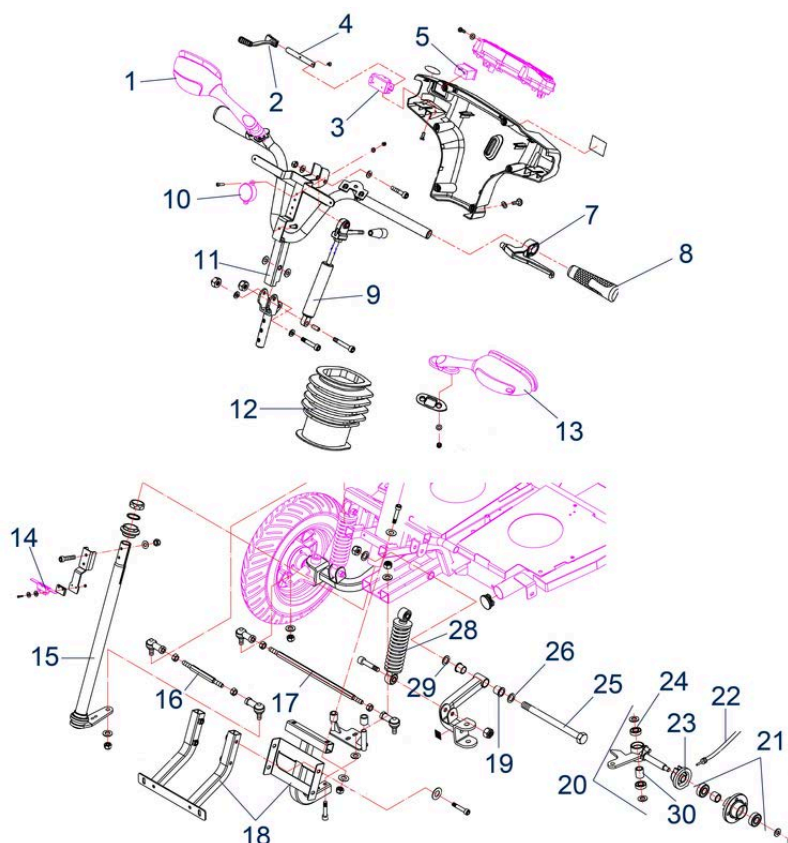

Royale (obsolete) - Tiller Assembly

Pos.	Item number	Description	Retail Price w/o VAT
1/13	950000311	View Mirror Left	107,02 €
1/13	950000366	View Mirror Right	107,02 €
2	950000316	Throttle Lever Right	26,99 €
3	950000266	Controller for Speed	101,56 €
5	950000313	Switch for Direction	16,89 €
8	950000309	Handle Left / Right	7,93 €
9	950000307	Gas Pressure damper for tiller	93,42 €
11	950000304	Frame for Handlebar	243,60 €
12	950000306	Dust Cover	60,87 €
16/17	950000391	Track Rod Long	41,61 €
16/17	950000392	Track Rod Short	58,71 €
18	950000382	Frame Front + Mid	105,58 €
19	950000396	Bearing Bushing for Axle Stub	3,61 €
20	950500232	Wheel Suspension Kit Right	114,64 €
20	950500233	Wheel Suspension Kit Left	114,64 €
21	950000387	Wheel hub Right	84,05 €
21	950000393	Wheel hub Left	84,05 €
22	950000167	Cable for Spedometer	39,04 €
23	950000165	Tachometer	121,95 €