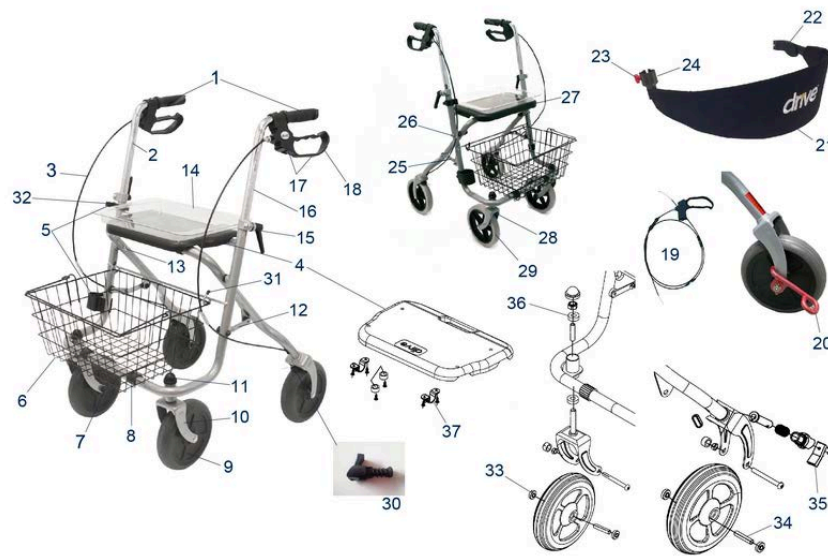

Pos.	Item number	Description	Retail Price w/o VAT
1	710000003	Anatomic Handgrips Include 1x Pair	20,91 €
2	710000100	Push Handle Tube Left	10,30 €
2	710000101	Push Handle Tube Right	10,30 €
3	710000006	Bowden Cable with Sleeve and Adjusting Screw, cpl.	7,31 €
4	710000091	Seat Plate without Fixings	21,63 €
4	723000002	Seat Plate Migo-2006	21,63 €
5	710000012	Crutch Holder cpl.	4,50 €
5	710000092	Crutch Holder cpl. up to SN: 2F1510	25,75 €
5	710000104	Crutch Holder cpl. from SN: 2F1510	5,00 €
5	710000107	Cane holder Upper Part, SN: 7K	2,27 €
5	710000108	Cane Holder Upper Part, SN: 2F/2M	2,27 €
6	710000001	Basket	4,00 €
7	710000013	Cover Cap for Fork, Includes Pack of 2x	2,88 €
7	710000014	Cover Cap for Wheel Axle	2,16 €
9	710000080	Wheel With Bearing 190/50 mm, with ball bearing	16,27 €
9	723000003	Wheel 190 x 35 mm, Suitable for Front and Rear Fitting, with Bearing	13,49 €
10	710000096	Fork with Bearing 190/35	26,37 €
10	710000097	Fork with Bearing 190/50	26,37 €
12	710000093	Folding Scissor Bracket 190/35	10,61 €
12	710000094	Folding Scissor Bracket 190/50	10,61 €
11	710100200	Tip assist retrofit kit width 35 mm	11,33 €
11	710100300	Anti-tip aid for wheel 50 mm	4,30 €
13	710000099	Frame Connection Screw SN: 2F	2,47 €
13	710000103	Frame Connection Screw SN: 7K/2M	2,47 €