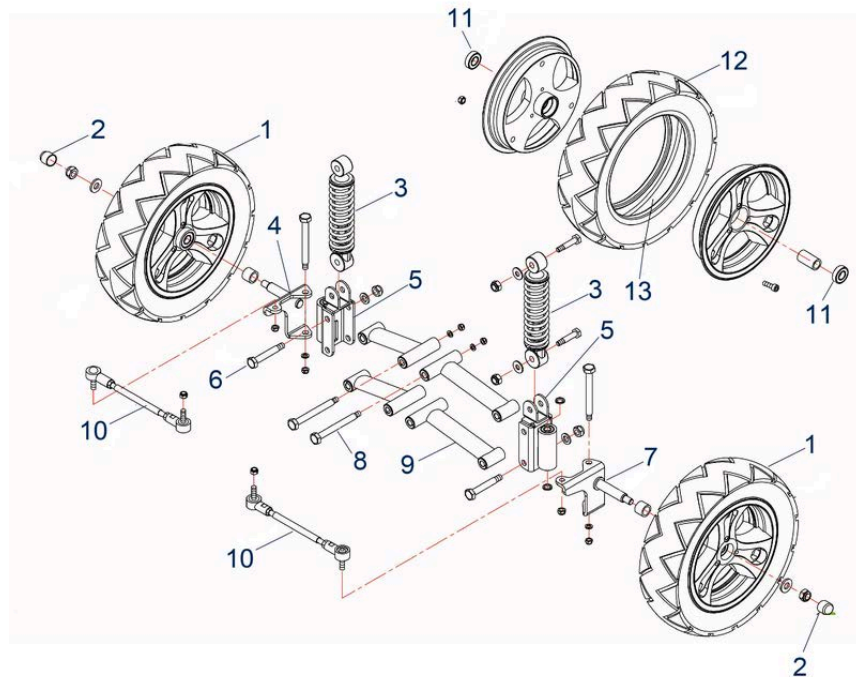

Pos.	Item number	Description	Retail Price w/o VAT
1	950001248	Wheel Front, cpl.	392,95 €
2	950001257	Cover Cap for Wheel nut, up to SN: 4C2304ST6D	2,68 €
3	950001255	Suspension Front	73,13 €
4/7	950001252	Axle Stub Right	23,38 €
4/7	950001253	Axle Stub Left	23,38 €
6/8	950001251	Bolts M10x87	4,12 €
6/8	950001254	Bolts Front	4,53 €
5	950001250	Bracket for Suspension, cpl.	59,95 €
9	950001249	Suspension for Wheel, Front	56,75 €
10	950001256	Track Rod (Equal Part Left / Right)	28,12 €
11	950001277	Bearing for Front Wheel	10,61 €
12	950001258	Tyres Front / Rear	127,93 €
13	950001259	Tubing Front / Rear	48,62 €