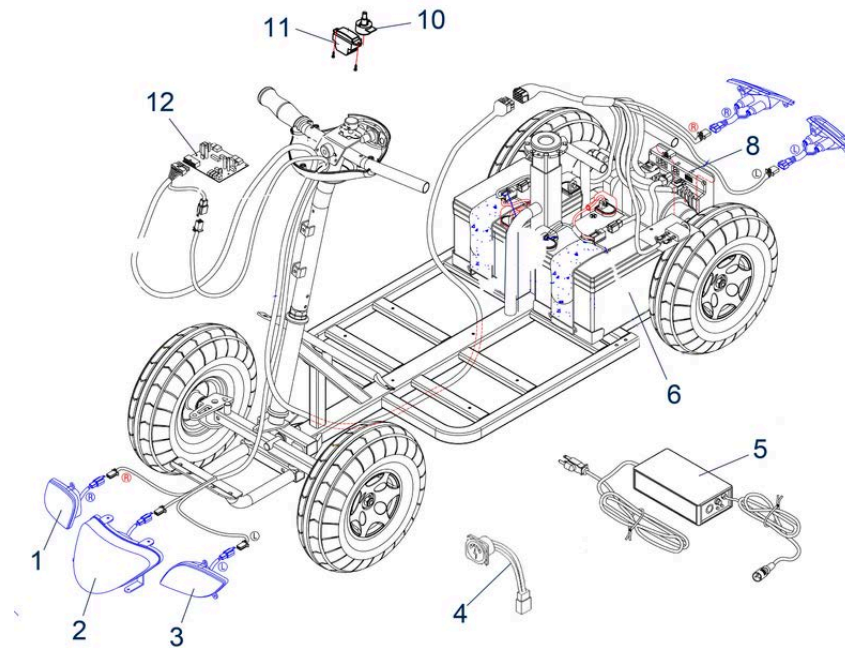

Pos.	Item number	Description	Retail Price w/o VAT
1/3	950000084	Indicator Left	19,57 €
1/3	950500257	Indicator Right	19,57 €
2	950000087	Headlight Centre	73,13 €
4	950500120	Socket for Charging	20,39 €
5	950000021	Charger with 24 V / 5 Amp	170,57 €
6	950000024	Battery with 12V, with 34/36Ah, Pairs only	155,74 €
8	950000002	Control-Unit S-Drive	296,43 €
10	950000043	Speed Controller	24,41 €
11	950500125	Display for Battery	19,67 €
12	950000076	Board	73,13 €
	950500126	Bulb with 25W, for front Headlight	13,49 €
	950500211	Switch 50 x 1, Overload	22,87 €