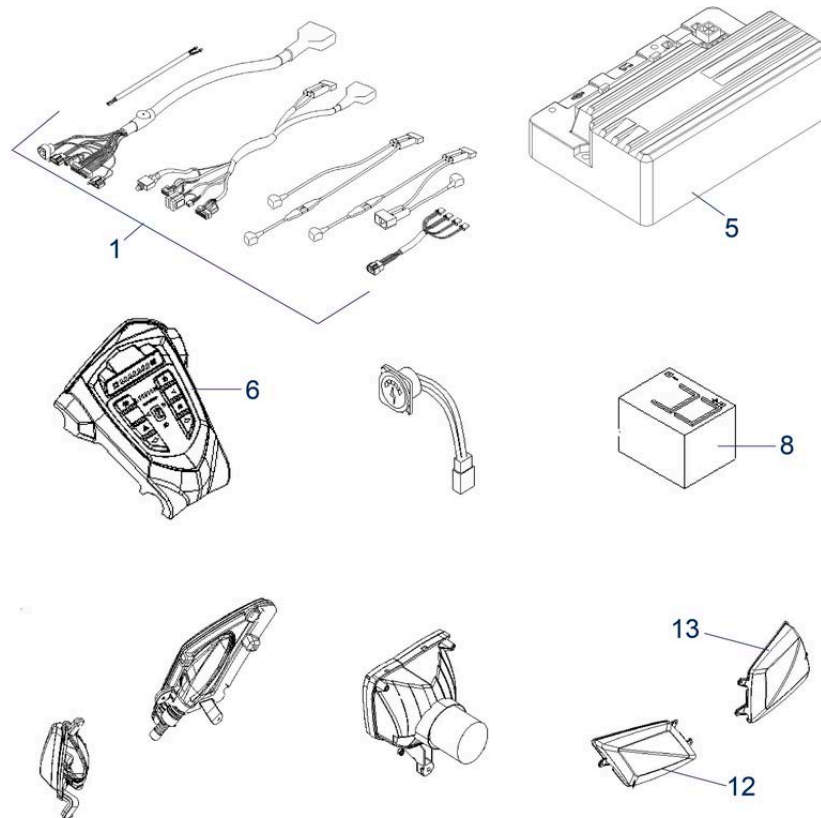

Pos.	Item number	Description	Retail Price w/o VAT
1	950000838	Cable Kit cpl.	364,11 €
5	950000807	Control Unit Dyn RHINO II, 160A, #6 Scooter	391,19 €
5	950000807-NL	Control Unit Dyn RHINO II, 160A, for NL	391,19 €
6	950000802	Panel for Display / Control, cpl.	255,85 €
8	950000025	Battery 12V, (Pair only) 50 Ah	228,76 €
8	950000026	Battery 12V, 80/85 Ah (Pair Only)	364,11 €
12/13	950000857	Indicator Right	101,56 €
12/13	950000858	Indicator Left	101,56 €
	950000864	Converter	79,93 €
	950000865	Bulb for Headlight	34,61 €
	950000669	Charger in CTE 8A	323,52 €
	950000877	Board	268,21 €
	950500209	Switch for Overload, with 80A x 1	39,35 €
	950500214	Fuse for Safety, with 200A x 2	9,68 €
	950500217	Safety Fuse 10Ax2	1,96 €