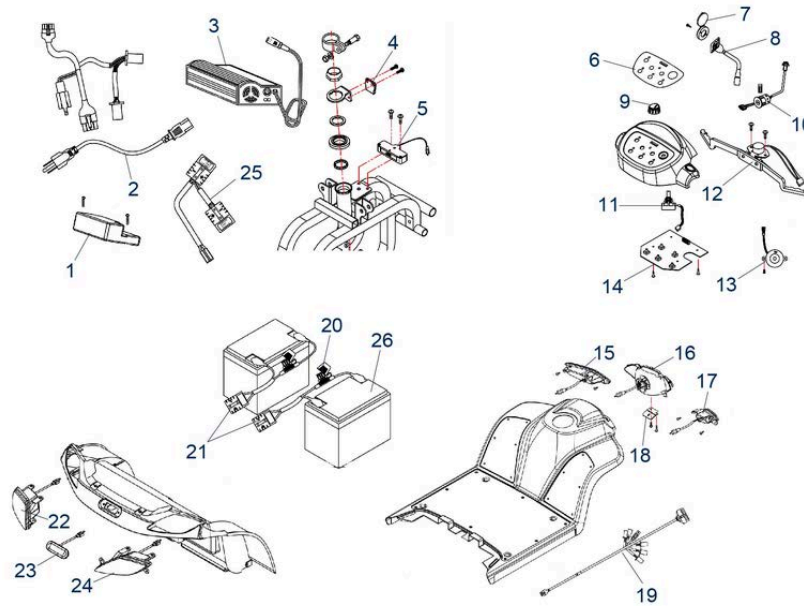

Pos.	Item number	Description	Retail Price w/o VAT
1	950001301	Controller Rhino II, 120A, from SN: 4C1806 to 4C1807	668,78 €
1	950001308	Controller Rhino II, 120A, as from SN: 4C1808	668,68 €
2/25	950001276	Connector Cable for Battery	11,02 €
2/25	950001456	Connector Cable for Control Unit	76,84 €
3	950001274	Charger c-Go 24 V / 8 Amp, up to Bj. 2019	182,62 €
4	950001289	Switch for Trigger Limit	7,42 €
5	950001281	Switch (Semicircular Button)	68,60 €
5	950001288	Switch (Mushroom Button)	68,60 €
6	950001208	Membrane Keyboard for Display / Control Panel Board	55,83 €
7	950001297	Protective Cover for Charger	3,61 €
8	950001212	Charging Socket	13,80 €
9	950001275	Button for Speed Controller	8,24 €
10	950001211	Switch for Ignition, with 2x Keys	37,49 €
11	950001209	Controller for Speed, up to Bj. 2019	16,69 €
13	950001206	Horn up to Bj. 2019	10,61 €
14	950001210	Display / Control Panel Board up to SN: 4C1805	193,43 €
14	950001300	PC Board as from SN: 4C1806	188,90 €
15/17/22/24	950001225	Indicator Right, Front	99,81 €
15/17/22/24	950001226	Indicator Left, Front	99,81 €
15/17/22/24	950001239	Turn Signal Right, Rear	99,81 €
15/17/22/24	950001240	Turn Signal Left, Rear	99,81 €
16	950001221	Headlight	108,97 €
18	950001223	Bracket for Headlight	2,58 €
19	950001216	Cable Harness up to SN: 4C1805ST5D4040	81,89 €