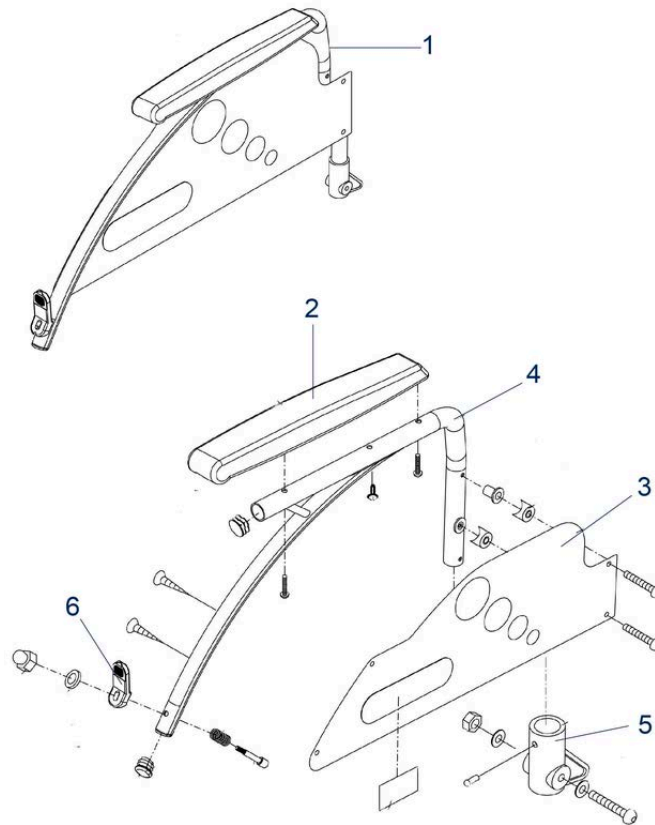

Pos.	Item number	Description	Retail Price w/o VAT
1	900700625	Armrest Right	74,47 €
1	900700626	Armrest Left	74,47 €
2	900700604	Armpad Left	16,69 €
2	900700605	Armpad Right	16,69 €
3	900700606	Side Panel in Black	12,05 €
4	900700627	Tube Left	26,88 €
4	900700628	Tube Right	26,88 €
5	900700629	Armrest Rear, for Receiver	31,72 €
6	900700630	Lever for Tipping, for Side Panel	9,37 €