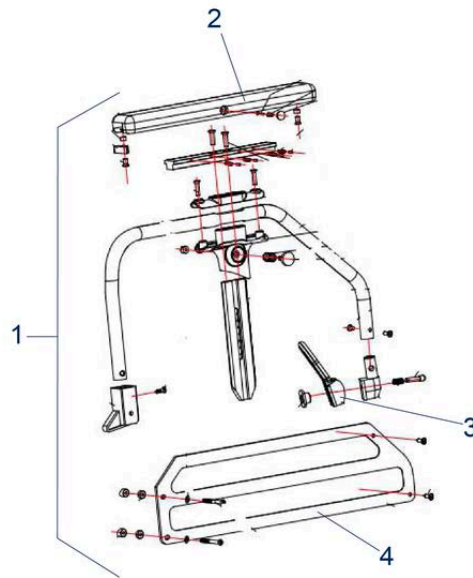

Pos.	Item number	Description	Retail Price w/o VAT
1	900700742	Armrest, Ass`y, Incl. Armpad Right	117,52 €
1	900700743	Armrest, Ass`y, Incl. Armpad Left	117,52 €
2	900700759	Armpad, with Screws Left	33,48 €
2	900700760	Armpad, with Screws Right	33,48 €
3	900700776	Armrest Lock Ass`y, Left / Right, Includes 1 x Pair	35,23 €
4	900700761	Side Panel Left	15,86 €
4	900700762	Side Panel Right	15,86 €