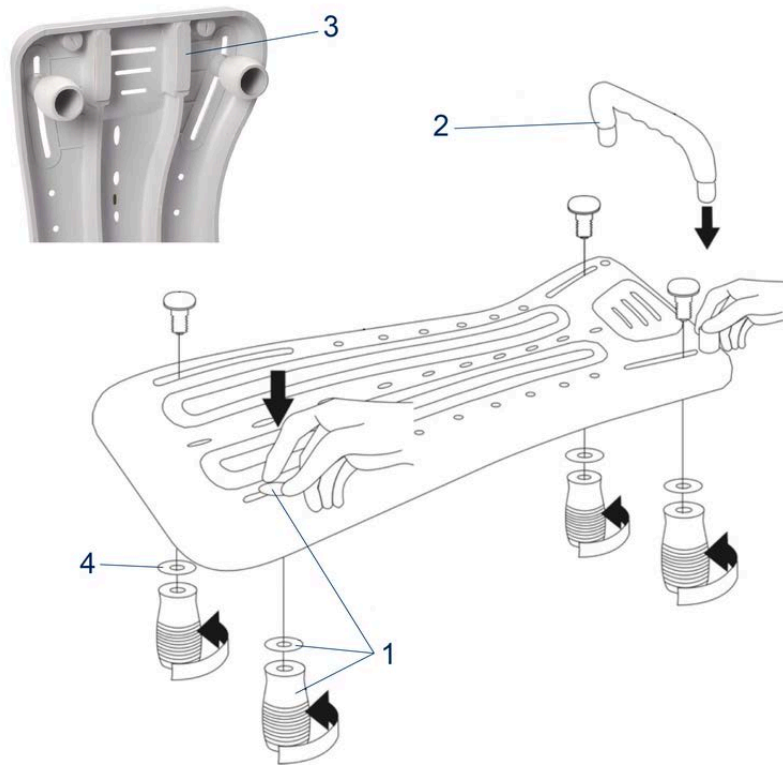

Pos.	Item number	Description	Retail Price w/o VAT
1	550200010	Stop Bolts Incl. Screw + Rubber Ring	5,67 €
2	550200020	Handle in Red	17,30 €
2	550200030	Handle in Blue	19,78 €
3	55020030	Rubber Cushion	3,30 €
4	550200011	Rubber Ring for Stop Pin (Set of 4)	2,27 €