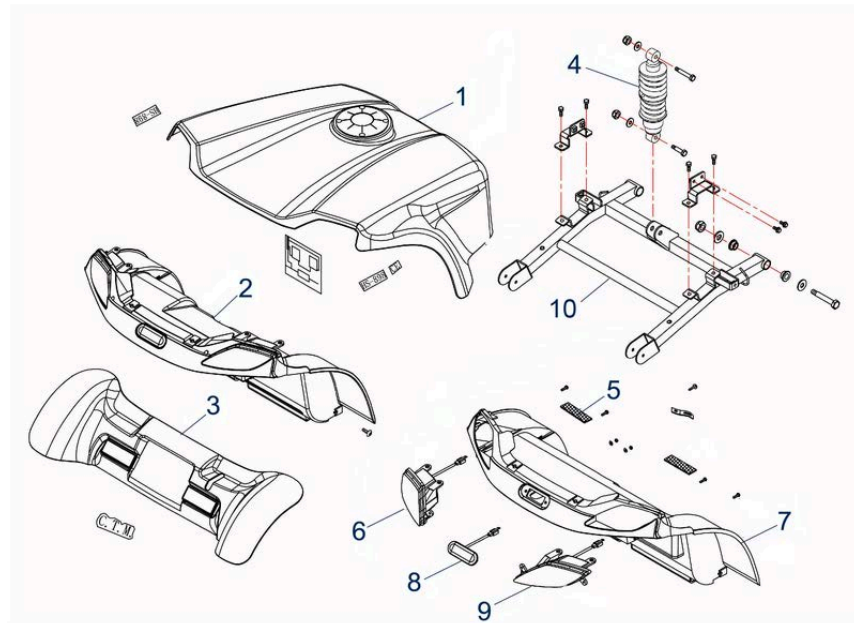

Pos.	Item number	Description	Retail Price w/o VAT
1	950001235	Cover in Anthracite, for Battery	275,53 €
2	950001220	Shroud in Anthracite, Front	358,85 €
2	950001234	Shroud Rear	335,88 €
2	950001292	Shroud for Seat Adjustment Lever	3,91 €
3	950001236	Shroud for Motor	57,78 €
4	950001237	Suspension Rear	245,55 €
5	950001242	Velcro Strap Adhesive, for Shroud, Rear	4,22 €
6/9	950001225	Indicator Right, Front	99,81 €
6/9	950001226	Indicator Left, Front	99,81 €
6/9	950001239	Turn Signal Right, Rear	99,81 €
6/9	950001240	Turn Signal Left, Rear	99,81 €
7	950001238	Cover for Rear Bumper	58,92 €
7	950001336	Cover Front, for Bumper	8,86 €
8	950001241	Brake Light	45,01 €
10	950001294	Frame Rear	221,24 €