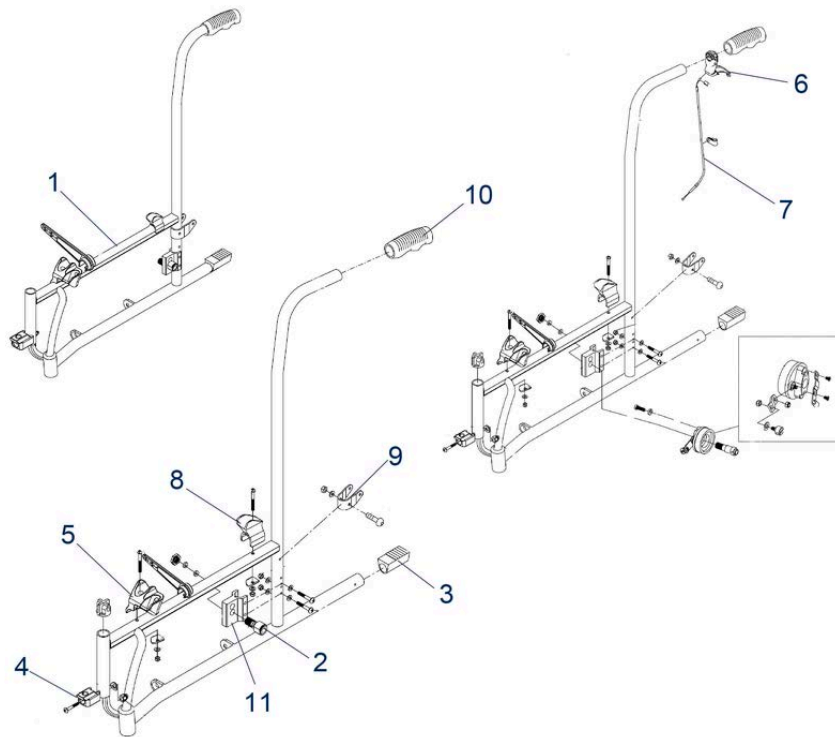

Pos.	Item number	Description	Retail Price w/o VAT
1	900700659	Frame Left	110,52 €
1	900700660	Frame Right	134,31 €
2	900700661	Wheel Receiver	19,67 €
3	900700662	Tip Assist	4,12 €
4	900700615	Locking-Block *Old Version*	6,59 €
4	900700669	Locking-Block *New Version*	6,59 €
5	900700663	Armrest Left	8,76 €
5	900700664	Armrest Right	8,76 €
6	900700616	Hand Brake for Assistant	12,26 €
7	900700617	Cable in Black, for Bowden	3,61 €
8	900700665	Seat-Frame-Support Left / Right	3,61 €
9	900700666	Armrest Fixing, Rear	9,37 €
10	900700603	Handgrip	8,55 €
11	900700677	Fixed Base for Rear Wheel Wheelchair	6,70 €