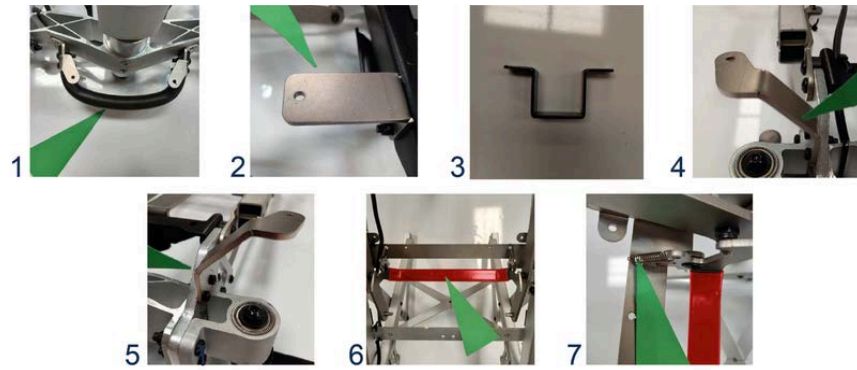

Pos.	Item number	Description	Retail Price w/o VAT
1	950002719	Front Bumper / Carry Handle Manual Fold +	14,00 €
2	950002720	Floor Shroud Mounting Bracket Manual Fold +	15,00 €
3	950002721	Axle Support Bracket Manual Fold +	12,00 €
4	950002722	Front Shroud Fixing Bracket left	15,00 €
4	950002723	Front Shroud Fixing Bracket right	15,00 €
5	950002726	Spring for Folding Locking Catch Manual Fold +	6,00 €
6	950002725	Folding Mechanism Lock Bar with Latches Manual Fold +	45,00 €
7	950002724	Steering Axle Housing Steering Beam Manual Fold +	37,00 €