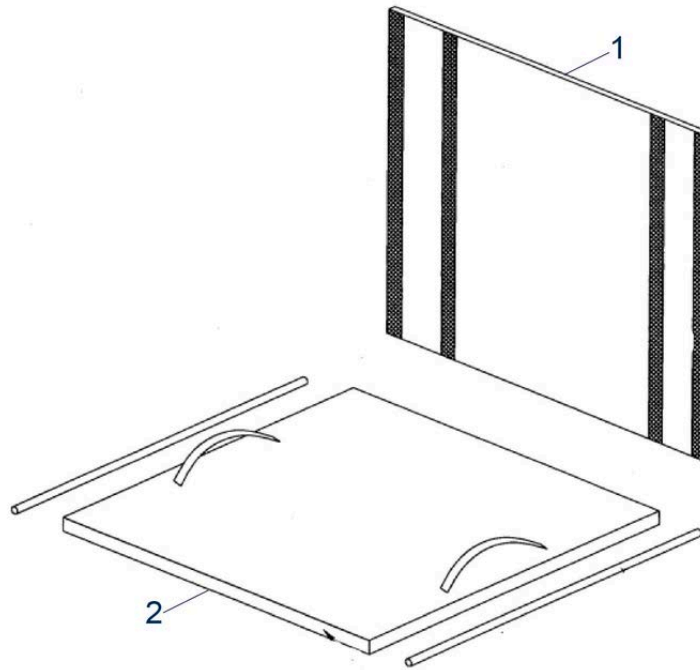

Pos.	Item number	Description	Retail Price w/o VAT
1	900700726	Back Upholstery, SW, cpl. 38 cm	70,56 €
1	900700727	Back Upholstery, SW, cpl. 42 cm	70,56 €
1	900700728	Back Upholstery, SW, cpl. 46 cm	70,56 €
1	900700729	Back Upholstery, SW, cpl. 50 cm	70,56 €
2	900700730	Seat Upholstery, SW, cpl. 38 cm	64,99 €
2	900700731	Seat Upholstery, SW, cpl. 42 cm	64,99 €
2	900700732	Seat Upholstery, SW, cpl. 46 cm	64,99 €
2	900700733	Seat Upholstery, SW, cpl. 50 cm	64,99 €