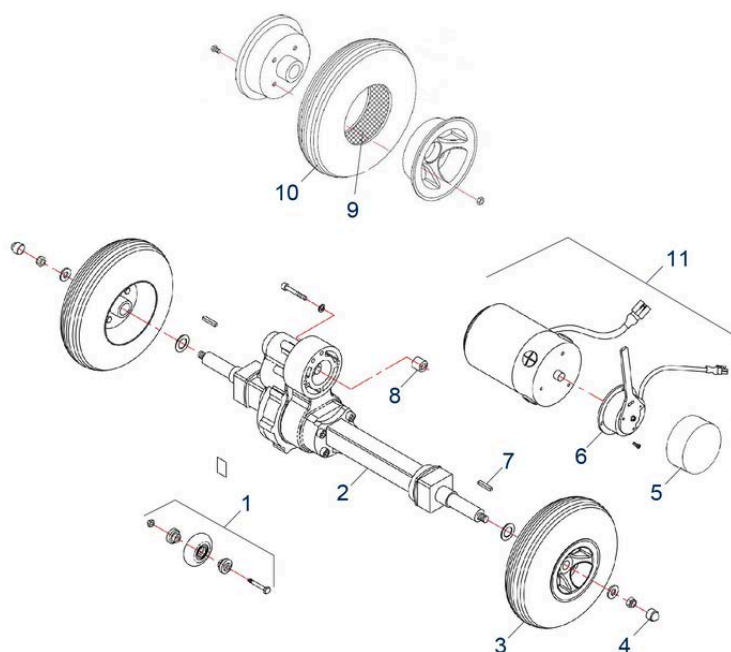

Tourer (ST4D 2G) - Rear Wheels

Pos.	Item number	Description	Retail Price w/o VAT
1	950001453	Anti-tip Wheel cpl. Front / Rear, up to Bj. 2019	6,18 €
2	950001468	Transmission cpl. 6 km/h	633,45 €
2	950001815	Differential Comp. 12 Km/h	736,45 €
3	950001450	Wheel Rear, cpl.	126,48 €
4	950001257	Cover Cap for Wheel nut, up to SN: 4C2304ST6D	2,68 €
5	950001820	Cover for Magnetic Brake	31,72 €
7	950001669	Wedge for Transmission, 5x30, up to Bj. 2019	1,85 €
6	950001817	Clutch + Brake 12 Km/h	197,55 €
6	950001819	Clutch + Brake 6 Km/h	121,95 €
8	950001262	Coupler for Transmission/Motor	7,73 €
9	950001443	Tubing Front / Rear, up to Bj. 2019	35,95 €
10	950001442	Tyres Front / Rear, up to Bj. 2019	51,91 €
11	950001816	Motor Assembly 12 Km/h	1.049,57 €
11	950001818	Motor Assembly 6 Km/h	682,79 €