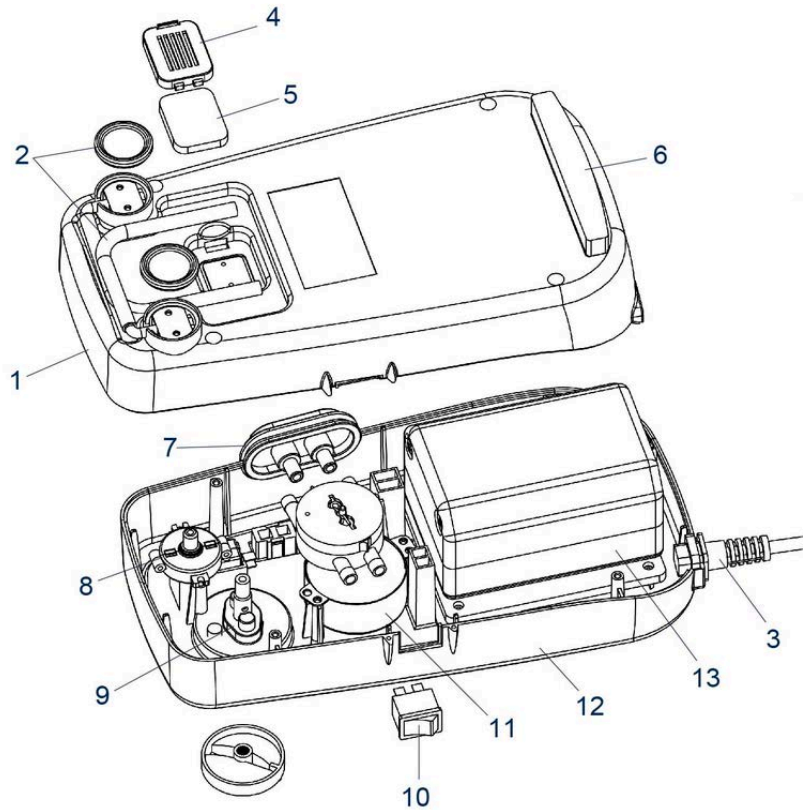

Pos.	Item number	Description	Retail Price w/o VAT
1	820000111	Housing Rear, for Power Unit	9,27 €
2	820000112	Hook set for Power unit	4,53 €
3	820000123	Cable Mains, for Power Unit	14,83 €
4	820000113	Cover for Air filter, on Power Unit	1,24 €
5	820000114	Air Filter on Power Unit	0,93 €
6	820000115	Vibration Protection for Housing of Power Unit	0,41 €
7	820000116	Connector for Power Unit	3,71 €
8	820000117	Pressure Sensor Unit for Power Unit	8,45 €
9	820000118	Valve for Pressure adjustment, for Power Unit,	1,85 €
10	820000119	On/Off Switch for Power Unit	2,16 €
11	820000120	Actuator for alternating Pressure equipment	23,07 €
12	820000121	Housing for Front, with Display, for Power Unit	30,49 €
13	820000122	Compressor for Power Unit	33,48 €