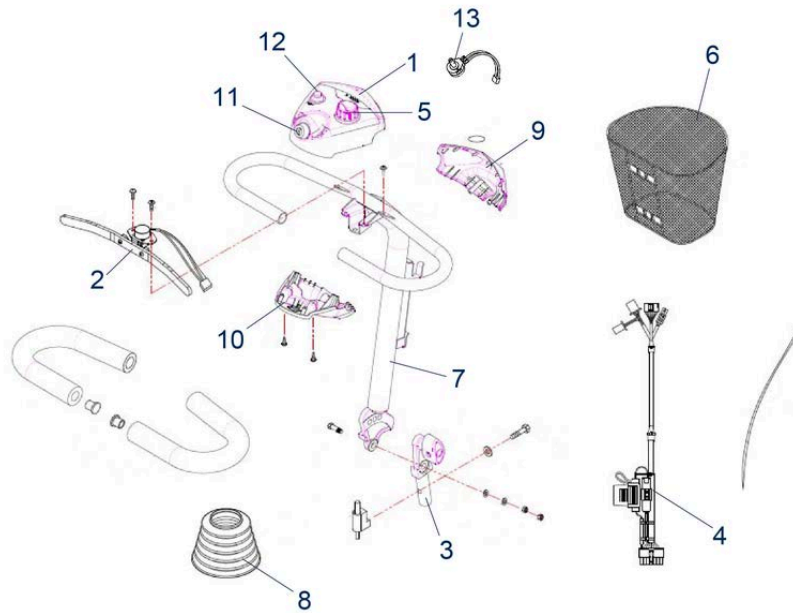

Pos.	Item number	Description	Retail Price w/o VAT
1	950001102	Display cpl.	125,25 €
2	950001106	Wig-Wag Lever cpl.	102,18 €
3	950001107	Joint for Steering	65,10 €
4	950001109	Cable Harness	66,64 €
5	950001509	Button for Speedcontroller, up to Bj. 2019	8,24 €
7	950001101	Handlebar cpl.	87,34 €
8	950001403	Dust Cover up to Bj. 2019	4,74 €
9/10	950001103	Handlebar fairing Outer Handlebar, for Shroud, in Anthracite	19,36 €
9/10	950001104	Handlebar fairing Outer Handlebar, for Shroud, in Red	19,36 €
9/10	950001105	Handlebar fairing Inner Handlebar, for Shroud	10,40 €
11	950001110	Ignition Switch with 2x Keys	37,49 €
12	950001411	Button for Horn	3,40 €
13	950001409	Speed Controller	16,07 €