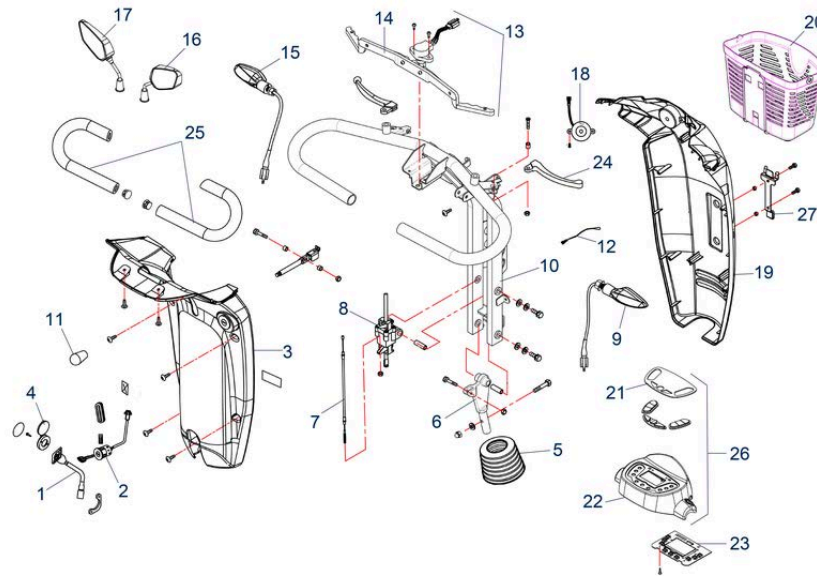

Blaze (ST5D Plus) - Tiller Assembly

Pos.	Item number	Description	Retail Price w/o VAT
1	950001212	Charging Socket	13,80 €
2	950001211	Switch for Ignition, with 2x Keys	37,49 €
4	950001297	Protective Cover for Charger	3,61 €
19/3	950001311	Cover for Steering Rear, assy	81,37 €
19/3	950001317	Cover in Anthracite, for Steering Front	183,03 €
19/3	950001318	Cover in Red, for Steering Front	183,03 €
19/3	950001363	Shroud in Blue, Rear, cpl.	183,03 €
5	950001204	Dust Cover	5,25 €
6	950001312	Joint B Steering, adj lower	51,40 €
7	950001273	Cable for Steering Adjustment	6,28 €
8	950001272	Locking Mechanism for Steering Adjustment, up to Bj.2019	91,16 €
9/15	950001314	Turn signal / Light Front Right	69,63 €
9/15	950001315	Turn signal / Light Front Left	69,63 €
9/15	950001342	Turn Signal Rear, Right	116,18 €
9/15	950001343	Turn Signal Rear, Left	116,18 €
10	950001310	Steering cpl.	121,95 €
11	950001298	Button Handle	4,43 €
12	950001316	Sensor for Temperature	6,90 €
13/14	950001214	Wig-Wag lever Wig-Wag Lever, (Only Lever)	14,52 €
13/14	950001484	Starter assy	101,76 €
16/17	950001322	Rear-view mirror Right	34,20 €
16/17	950001323	Rear-view mirror Left	34,20 €
18	950001206	Horn up to Bj. 2019	10,61 €
20	950001837	Front Basket	35,74 €
21	950001320	Sticker for Cap	41,41 €