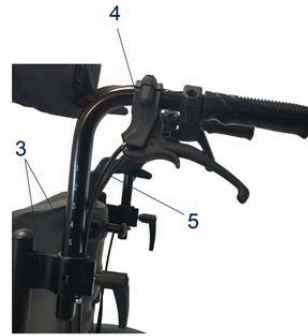

Pos.	Item number	Description	Retail Price w/o VAT
1	900900904	Backplate SW 39 cm	213,42 €
1	900900905	Backplate SW 44 cm	213,42 €
1	900900906	Backplate SW 49 cm	213,42 €
2	900900936	Handgrip	10,71 €
3	900900937	Push Handle Tube Left	48,10 €
3	900900938	Push Handle Tube Right	48,10 €
4	900900945	Brake for Assistant Left	18,54 €
4	900900946	Brake for Assistant Right	18,54 €
5	900900950	Bowden Cable with Sleeve Brake, Left / Right	11,02 €
6	900900902	Locking Clamp Handle Incl. Pin	20,29 €
7	900900966	Back Frame Tube 39 cm	108,05 €
7	900900967	Back Frame Tube 44 cm	108,05 €
7	900900968	Back Frame Tube 49 cm	108,05 €
8	900900970	Knob for Seat / Backrest Adjustment, Including Cable and Cable Cover	21,22 €