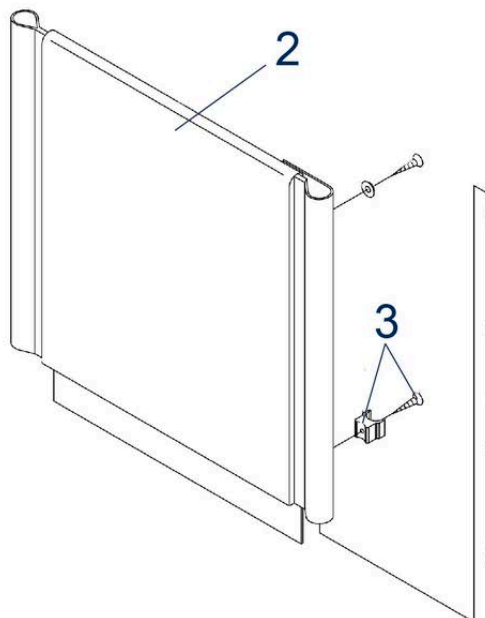

Pos.	Item number	Description	Retail Price w/o VAT
1	900250518	Upholstery SW: 38 cm	64,99 €
1	900250519	Upholstery SW: 42 cm	64,99 €
1	900250520	Upholstery SW:45 cm	64,27 €
1	900250521	Upholstery SW: 48 cm	64,27 €
1	900250522	Upholstery SW: 51 cm	64,27 €
2	900250501	Upholstery SW: 45 cm	70,56 €
2	900250523	Upholstery SW: 39 cm	70,56 €
2	900250524	Upholstery SW: 42 cm	70,56 €
2	900250525	Upholstery SW: 48 cm	70,56 €