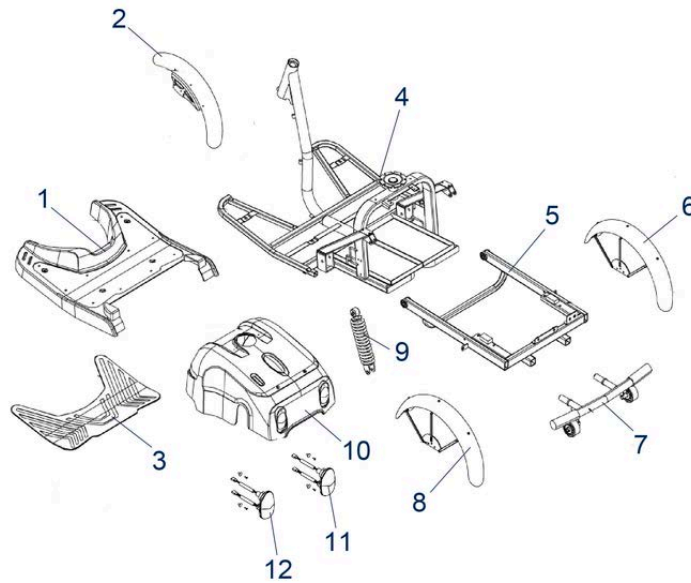

Pos.	Item number	Description	Retail Price w/o VAT
1	950000602	Shroud cpl. for Floor	196,22 €
2/6/8	950000614	Fender Front	115,05 €
2/6/8	950000618	Fender Left, Rear	105,58 €
2/6/8	950000636	Fender Right, Rear	105,58 €
3	950000626	Foot Mat	45,73 €
4/5	950000610	Frame Rear	228,76 €
4/5	950000632	Frame Front	940,70 €
7	950000619	Bumper Rear	76,84 €
9	950000616	Suspension Rear	174,69 €
10	950000603	Shroud Rear	485,85 €
11/12	950000604	Indicator Left	32,65 €
11/12	950000605	Indicator Right	32,65 €
	950000676	Reinforcing-Bar NL	15,24 €
	950000650	Washer for fixing Screw, for Shroud	2,58 €
	950000661	Relay for Brake light	7,62 €
	950000673	Bulb Rear, for indicator	9,79 €
	950000674	light Rear, for break	7,42 €