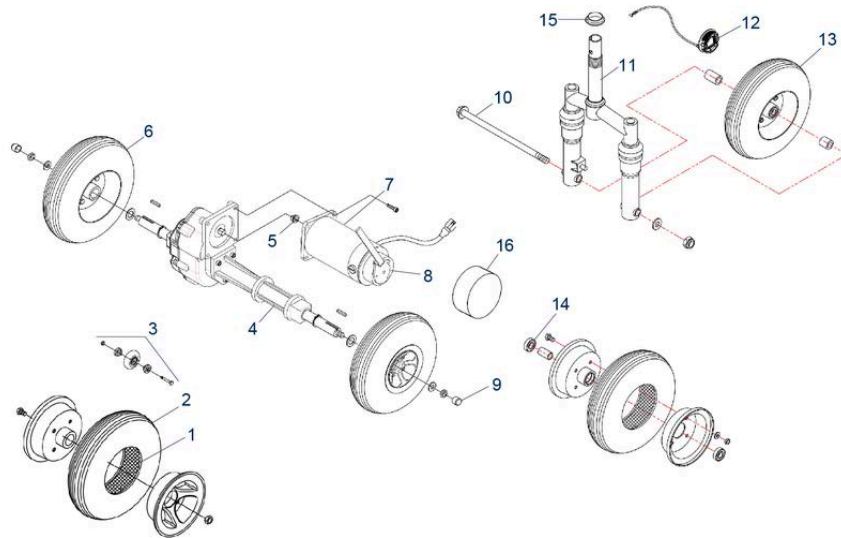

Pos.	Item number	Description	Retail Price w/o VAT
1	950001443	Tubing Front / Rear, up to Bj. 2019	35,95 €
2	950001442	Tyres Front / Rear, up to Bj. 2019	51,91 €
3	950001265	Anti-Tip Wheel cpl.	8,14 €
4	950001855	Differential cpl.	759,21 €
5	950001502	Coupler for Transmission, up to Bj.2019	7,73 €
6	950001450	Wheel Rear, cpl.	126,48 €
7	950001856	Motor assembly	774,87 €
8	950001857	Clutch + Brake	177,06 €
9	950001257	Cover Cap for Wheel nut, up to SN: 4C2304ST6D	2,68 €
10	950001531	Wheel Axle Front, up to Bj. 2019	27,60 €
11	950001854	Fork Front, assy	160,68 €
12	950001865	Brake Front, cpl.	123,60 €
13	950001530	Wheel Front, cpl. up to Bj. 2019	392,95 €
14	950001534	Bearing for Front Wheel, up to Bj. 2019	10,61 €
15	950001446	Bearing support Achsschenkel	3,61 €
16	950001452	Cover for Magnetic brake	14,21 €
0	950001462	Motor Brush Kit up to Bj. 2019	41,92 €