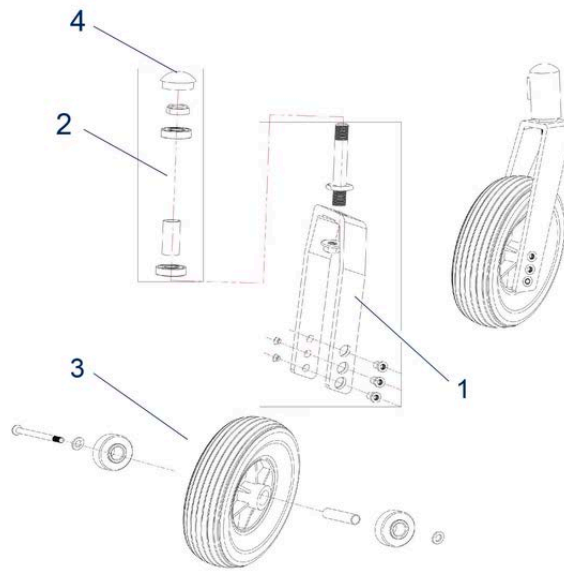

Pos.	Item number	Description	Retail Price w/o VAT
1	900100734	Castor Fork, cpl. Left	26,47 €
1	900100735	Castor Fork, cpl. Right	26,47 €
2	900100736	Bearing Set for Castor Fork	16,89 €
3	900100737	Castor with. PU Tyres. cpl. 200x 50 mm	26,47 €
4	900100790	Cover Cap for Fork Assembly	3,61 €
	910350461	Front Axle Bolt As from SN: 2A1904	3,19 €