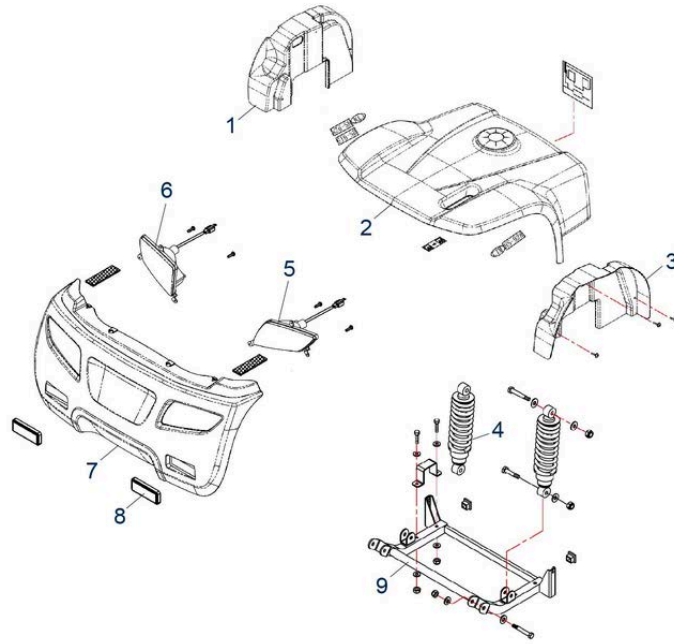

Pos.	Item number	Description	Retail Price w/o VAT
1	950001663	Cover Left	26,68 €
2	950001607	Cover in Anthracite	228,66 €
2	950001710	Cover in Red	228,66 €
3	950001662	Cover Right	26,68 €
4	950001647	Suspension Rear	172,94 €
5	950001648	Indicator Right	51,50 €
6	950001649	Indicator Left	51,50 €
7	950001646	Cover for Rear Bumper	143,89 €
8	950001650	Reflector Rear	2,88 €
9	950001715	Bracket Rear, for Suspension, up to SN: 4C2304ST6D	52,12 €
9	950001379	Bracket for Suspension, as from SN: 4C2304ST6D	91,16 €