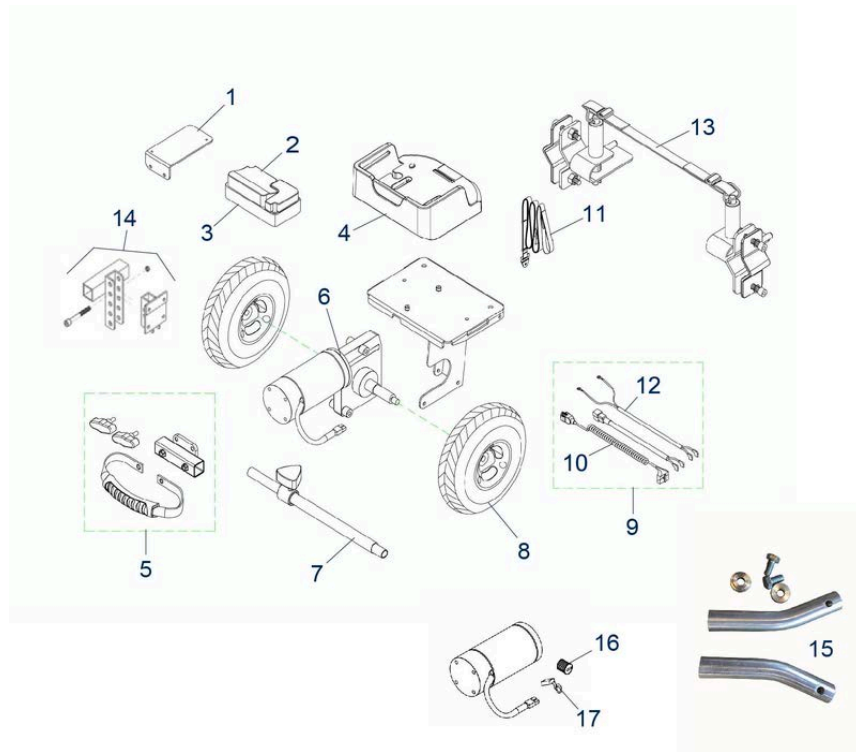

Pos.	Item number	Description	Retail Price w/o VAT
1 / 3	960000002	Controller Unit, 45A	280,16 €
1 / 3	960000014	Controller Bracket	7,42 €
2	960000047	Cover for Control Unit	3,40 €
4	960000010	Bracket for Battery	31,00 €
5	960000012	Strap for Shoulder	22,66 €
6	960000006	"Gearox" Motor and Transmission 5300ROM/25 1 150 W	386,35 €
6	960000007	"Gearox" Motor and Transmission 5300ROM/25 1 200 W	430,64 €
7	960000003	Telescopic Bar Ass`y Width `s 40-52 cm	29,87 €
7	960000043	Telescopic Bar Ass`y 38-70 cm, Powerstrol HD	46,35 €
8	960000011	Wheel 200 x50	67,77 €
9	960000015	Cable Harness cpl.	37,49 €
10	960000027	Control Cable	25,65 €
11	960000013	Strap for Harness	15,24 €
12	960000028	Controller Cable	5,67 €
13	960000004	Bracket	78,80 €
14	960000050	Holder, for Height Adjustment Ass`y	41,61 €
14	960000051	Holder, for Height Adjustment Ass`y, 50 mm Long	18,33 €
16	960000045	Screw Cap for Motor Brushes	2,47 €
17	960000044	Motor Brushes 150 W	25,75 €
17	960000046	Motor Brushes 200 W	25,75 €
	960000041	Bag	86,31 €