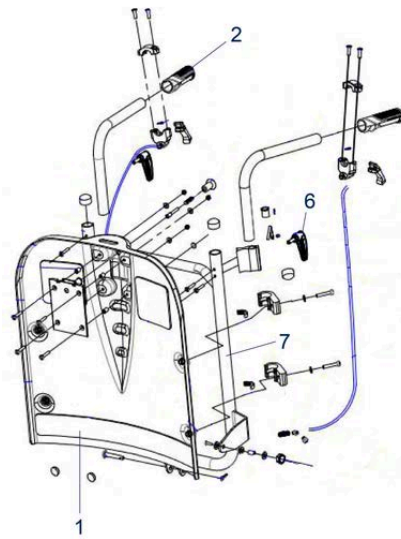

Pos.	Item number	Description	Retail Price w/o VAT
1	900900904	Backplate SW 39 cm	213,42 €
1	900900905	Backplate SW 44 cm	213,42 €
1	900900906	Backplate SW 49 cm	213,42 €
2	900900936	Handgrip	10,71 €
3	900900937	Push Handle Tube Left	48,10 €
3	900900938	Push Handle Tube Right	48,10 €
4	900900945	Brake for Assistant Left	18,54 €
4	900900946	Brake for Assistant Right	18,54 €
5	900900950	Bowden Cable with Sleeve Brake, Left / Right	11,02 €
6	900900902	Locking Clamp Handle Incl. Pin	20,29 €
7	900900966	Back Frame Tube 39 cm	108,05 €
7	900900967	Back Frame Tube 44 cm	108,05 €
7	900900968	Back Frame Tube 49 cm	108,05 €
8	900900970	Knob for Seat / Backrest Adjustment, Including Cable and Cable Cover	21,22 €