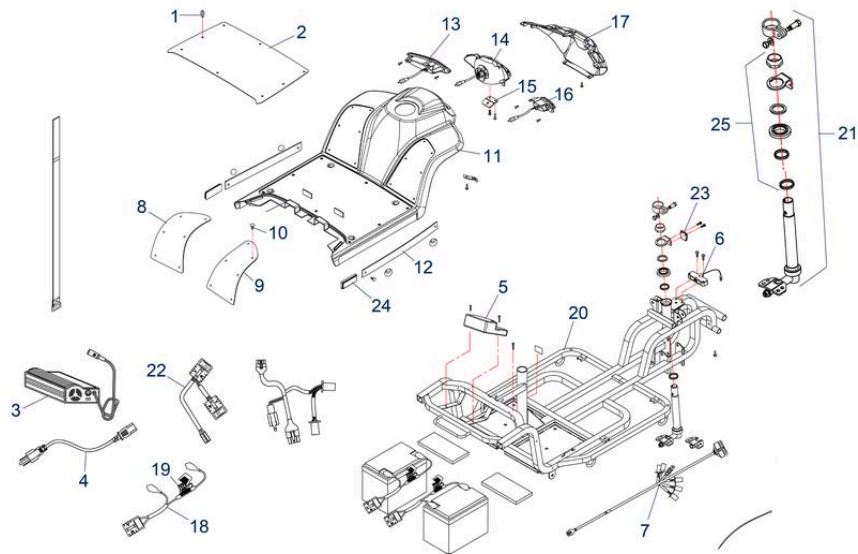

Pos.	Item number	Description	Retail Price w/o VAT
1	950001218	Clip for Foot Mat, up to Bj. 2019	2,68 €
2	950001215	Foot Mat	20,50 €
3	950001274	Charger c-Go 24 V / 8 Amp, up to Bj. 2019	182,62 €
4/22	950001276	Connector Cable for Battery	11,02 €
4/22	950001456	Connector Cable for Control Unit	76,84 €
6	950001281	Switch (Semicircular Button)	68,60 €
6	950001288	Switch (Mushroom Button)	68,60 €
5	950001308	Controller Rhino II, 120A, as from SN: 4C1808	668,68 €
5	950001301	Controller Rhino II, 120A, from SN: 4C1806 to 4C1807	668,78 €
6	950001306	Limit Switch Holder Box assy. (Gyro) as from SN: 4C2208ST4D4001)/5T5D (as from SN: 4C1809ST5D4001) / ST6 (as from SN: 4C1809ST6D4001)/ ST6 (Gyro) 3-Rad (as from SN: 4C1809ST6D4001	45,22 €
6	950001376	Limit Switch Holder Box assy. (Gyro) (as from SN: 4C2208ST4D4001)/5T5D (as from SN: 4C1809ST5D4001) / ST6 (as from SN: 4C1809ST6D4001)/ ST6 (Gyro) 3-Rad (as from SN: 4C1809ST6D4001	57,57 €
7	950001216	Cable Harness up to SN: 4C1805ST5D4040	81,89 €
7	950001299	Wire Harness SN: 4C1806 to 4C1809	259,66 €
7	950001304	Wire Harness as from SN: 4C1809	162,53 €
8/9	950001227	Mat Right	15,45 €
8/9	950001228	Mat Left	15,45 €
10	950001229	Clip for Foot Mat / Moulding, Front	2,68 €
11	950001220	Shroud in Anthracite, Front	358,85 €
11	950001234	Shroud Rear	335,88 €