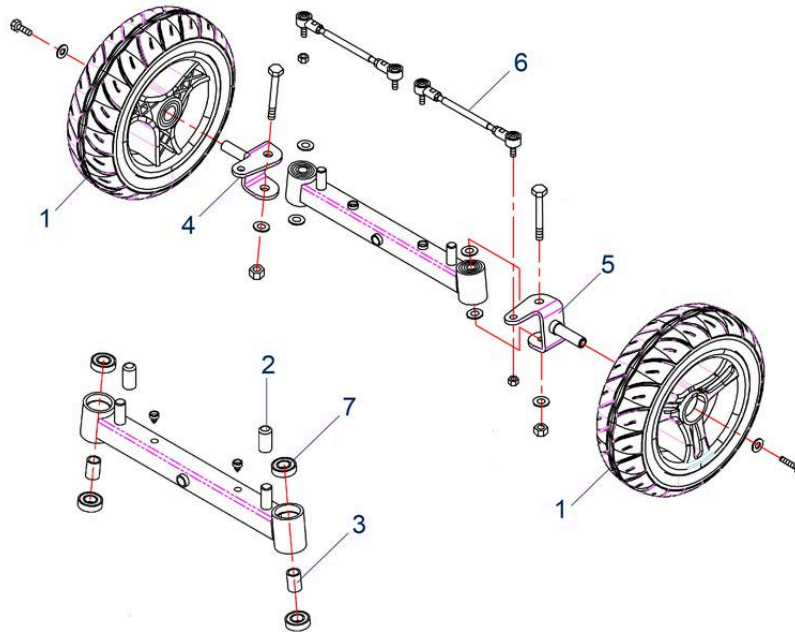

Pos.	Item number	Description	Retail Price w/o VAT
1	950001130	Wheel Front, cpl.	102,59 €
2	950001135	Stop Rubber for Wheel Suspension	0,72 €
3	950001134	Spacer for Wheel Suspension	1,85 €
4	950001132	Wheel Receiver Left	11,33 €
5	950001131	Wheel Receiver Right	11,33 €
6	950001133	Track Rod Right / Left	39,35 €
7	950001145	Bearing for Wheel Suspension	15,97 €