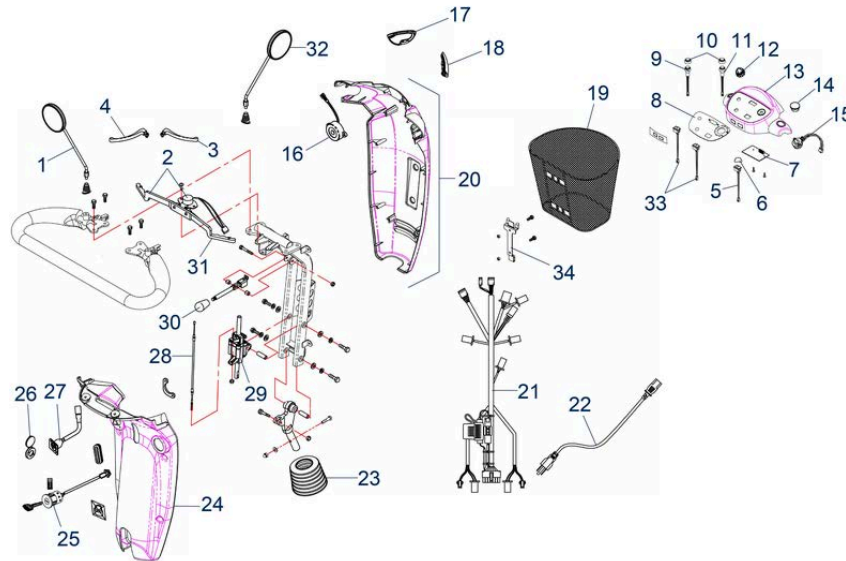

ST4D / ST4D Plus (obsolete) - Tiller Assembly

Pos.	Item number	Description	Retail Price w/o VAT
1/32	950001201	Rear-view mirror Left	38,63 €
1/32	950001202	Rear-View Mirror Right	38,63 €
2	950001401	Wig-Wag Lever cpl. from SN: 4C1806...	101,76 €
2/31	950001214	Wig-Wag lever Wig-Wag Lever, (Only Lever)	14,52 €
2/31	950001484	Starter assy	101,76 €
3/4	950001473	Hand Brake Right	18,44 €
3/4	950001474	Brake Left	18,44 €
5	950001413	Switch cpl.	7,21 €
6	950001414	Cover Cap for Switch High / Low	4,12 €
7	950001410	Panel Board for Display / Control	145,75 €
8	950001408	Membrane Keyboard for Display / Control panel board	8,76 €
9	950001407	Button for Hazard light	6,18 €
10	950001412	Cover Cap for Horn / Hazard light button	5,25 €
11	950001411	Button for Horn	3,40 €
12	950001275	Button for Speed Controller	8,24 €
13	950001406	Housing for Display / Control panel	44,81 €
14	950001478	Plug for Handle Cover	2,27 €
15	950001409	Speed Controller	16,07 €
16	950001405	Horn	10,30 €
17/18	950001476	Plug Side, handle Cover Left Left	3,40 €
17/18	950001477	Plug Side, Handle Cover Right Right	3,40 €
19	950001404	Basket Front, up to Bj. 2019 scooter	68,19 €
20	950001400	Shroud in Anthracite	100,63 €
20	950001400-NL-R	Shroud In Red	100,63 €