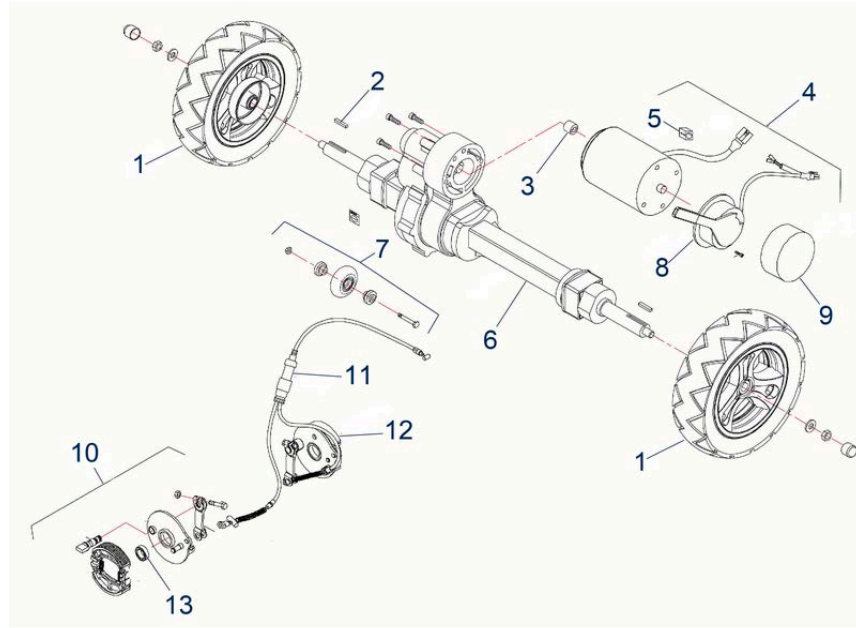

Pos.	Item number	Description	Retail Price w/o VAT
1	950001264	Wheel Rear, cpl. with Drumbrake	417,67 €
2	950001263	5x35 Wedge for Transmission	3,30 €
3	950001262	Coupler for Transmission/Motor	7,73 €
4	950001261	Motor with Magnetic Brake	818,44 €
5	950001266	Ferrit for Motor Cable, up to Bj. 2019	12,26 €
6	950001260	Transmission cpl.	902,59 €
7	950001265	Anti-Tip Wheel cpl.	8,14 €
8	950001267	Magnetic brake	154,29 €
9	950001268	Cover for Magnetic Brake	10,61 €
10	950001269	Brake Right, cpl. from SN:4C2304ST6D	76,84 €
11	950001271	Brake Cable cpl. from SN:4C2304ST6D	50,16 €
12	950001270	Brake Left, cpl. from SN: 4C2304ST6D	76,84 €
13	950001296	Control Bearing for Drumbrake	7,42 €
0	950001286	Graphite Brush includes set of 4x	41,92 €