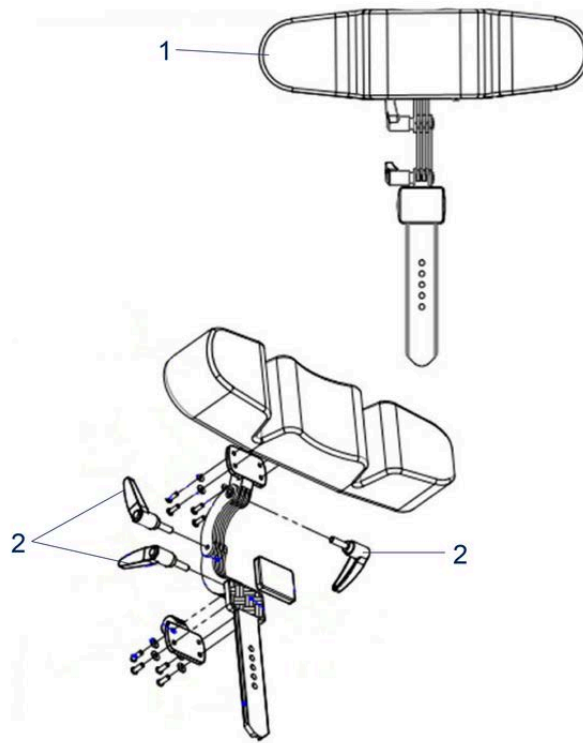

Pos.	Item number	Description	Retail Price w/o VAT
1	900900925	Headrest	224,23 €
2	900900953	Locking Lever for Headrest	6,28 €