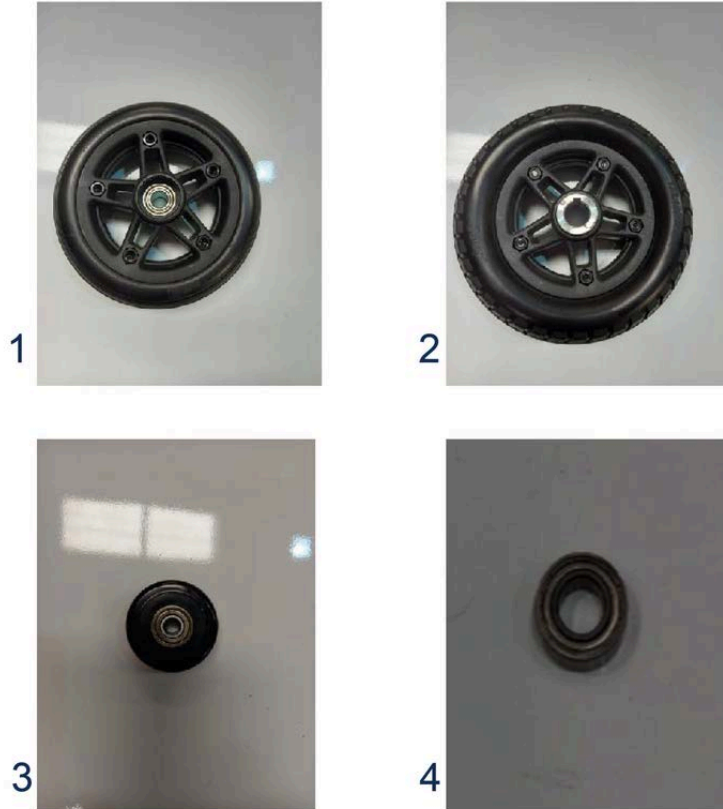

Pos.	Item number	Description	Retail Price w/o VAT
1/2	950002739	Wheel rear	89,00 €
1/2	950002738	Wheel Front	79,00 €
3	950002740	Anti-tip wheel Manual Fold +	9,00 €
4	950002741	Wheel Bearings Manual Fold +	8,00 €
0	950002742	Wheel hub cap Manual Fold +	7,00 €