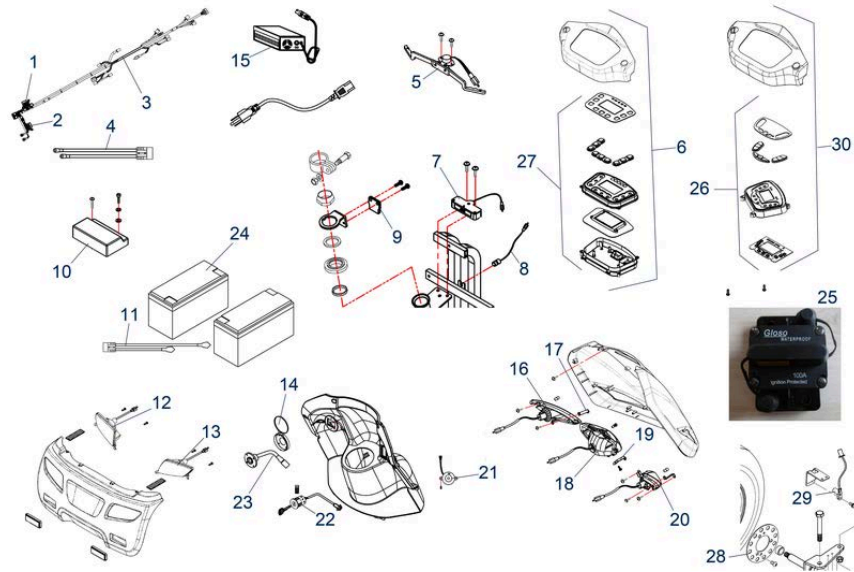

Pos.	Item number	Description	Retail Price w/o VAT
1/2	950001231	Fuse 10A	2,78 €
1/2	950001661	Fuse 20A	1,85 €
3	950001385	Cable Harness as from SN: 4C2304ST6D	362,66 €
3	950001642	Cable Harness up to SN: 4C2304ST6D	362,66 €
4	950001659	Connector Cable for Control Unit	71,69 €
5	950001637	Lever Wig-Wag, cpl.	77,77 €
6/30	950001384	Housing for Display / Control Panel, cpl. as from SN: 4C2304ST6D	522,42 €
6/30	950001627	Housing for Display / Control Panel	44,08 €
6/30	950001678	Housing for Display / Control Panel, cpl. up to SN: 4C2304ST6D	522,42 €
7	950001281	Switch (Semicircular Button)	68,60 €
7	950001288	Switch (Mushroom Button)	68,60 €
7	950001306	Limit Switch Holder Box assy. (Gyro) as from SN: 4C2208ST4D4001)/5T5D (as from SN: 4C1809ST5D4001) / ST6 (as from SN: 4C1809ST6D4001)/ ST6 (Gyro) 3-Rad (as from SN: 4C1809ST6D4001	45,22 €
7	950001376	Limit Switch Holder Box assy. (Gyro) (as from SN: 4C2208ST4D4001)/5T5D (as from SN: 4C1809ST5D4001) / ST6 (as from SN: 4C1809ST6D4001)/ ST6 (Gyro) 3-Rad (as from SN: 4C1809ST6D4001	57,57 €
8	950001658	Sensor for Temperature	23,38 €
9	950001289	Switch for Trigger Limit	7,42 €
10	950001686	Controller 15 Km/h, as from SN 4C1808	668,78 €
10	950001687	Controller 18 Km/h, as from SN 4C1806	866,64 €
11	950001660	Cable for Battery	84,87 €