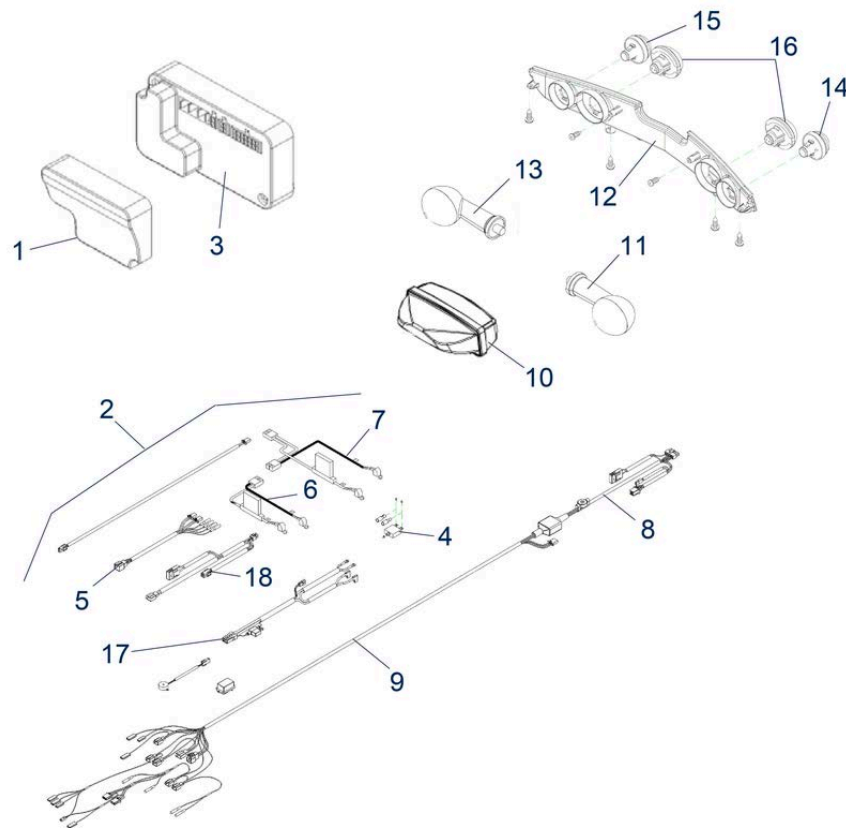

Pos.	Item number	Description	Retail Price w/o VAT
1	950000797	Cover control unit up to SN: 2W2206ENVOY000	6,90 €
1	950500302	Cover control unit as from SN 2W2206ENVOY000	6,44 €
3	950000706	Control unit 70A, S-Drive, for 6 Km/h, up to SN: 2W2206ENVOY000 and from SN: 2W2312ENVOY001	196,22 €
3	950000792	Control unit 70A, S-Drive, for 10 Km/h	196,22 €
3	950500303	Controller Rhino 90A, for (6 Km/h), as from SN 2W2206ENVOY001 up to SN 2W2312ENVOY000	254,63 €
4	950500207	Overload Switch 35A x 1	12,05 €
2/5	950000727	Cable Harness cpl.	197,55 €
2/5	950000764	Cable Kit for Backlight	26,99 €
2/5	950500249	Wire Harness cpl. SN: 2W1534ENVOS000149 - 2W2012ENVOY000	197,55 €
2/5	950500294	Wire Harness cpl. as from SN: 2W2012ENVOY001	202,70 €
6/7	950500238	Battery cable with 2x Sockets, up to SN: 2W2012ENVOY000	22,66 €
6/7	950500239	Battery cable with 1x Plug, up to SN: 2W2012ENVOY000	26,37 €
6/7	950500292	Battery cable with 2x Sockets, as from SN 2W2012ENVOY001	25,44 €
6/7	950500293	Battery cable with 1x Plug, as from SN 2W2012ENVOY001	20,50 €