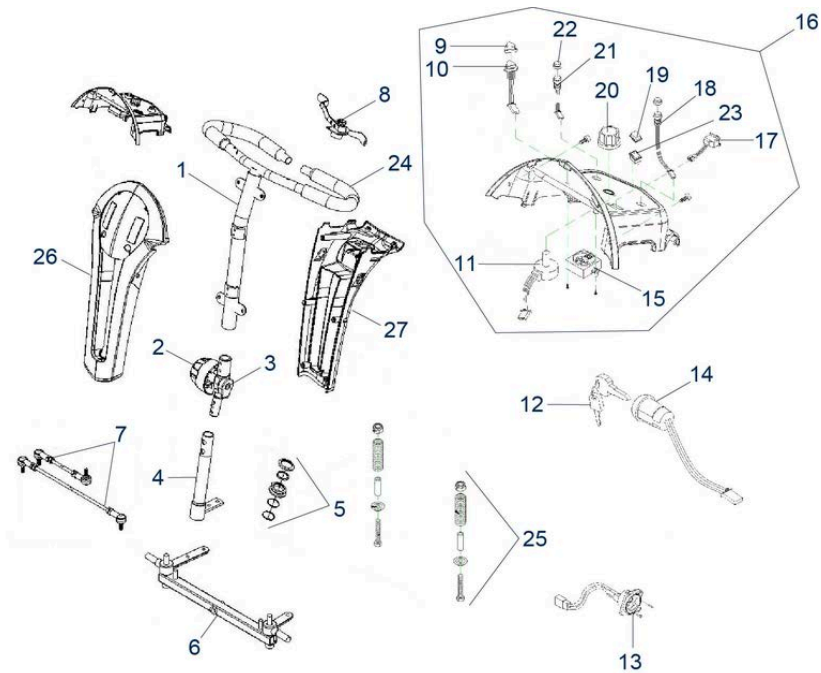

Pos.	Item number	Description	Retail Price w/o VAT
1	950000702	Delta-Handlebar	76,12 €
2	950000793	Fixing nut for Handlebar	21,01 €
3	950000701	Tiller Adjustment	73,13 €
4	950000722	Tiller Bracket	51,50 €
5	950000711	Steering Bearing Kit	10,71 €
6	950000719	Front Axle with Wheel Suspension	134,11 €
7	950000763	Track Rod cpl.	54,18 €
8	950000700	Wig-Wag Lever cpl.	88,99 €
9	950000743	Cover for Hazard Light switch	6,18 €
10/17/18/23	950000742	Switch for Hazard Light	10,71 €
10/17/18/23	950000744	Switch for Light	10,71 €
10/17/18/23	950000748	Switch Forwards/Backwards, for High/Low	10,71 €
10/17/18/23	950000749	Switch for Indicator	18,33 €
11	950000795	Speed Controller	27,81 €
12	950500201	Ignition Key	13,49 €
13	950000757	Charging Socket	20,39 €
14	950000761	Ignition Switch includes 2x Keys	37,49 €
15	950000760	Display for Battery	19,67 €
16	950000703	Display with Battery Display + Switch	111,03 €
19/22	950000746	Cover for Horn / Light Button	5,46 €
19/22	950000747	Cover H/L Switch	5,46 €
20	950000796	Rotary Button for Speed Controller	8,14 €