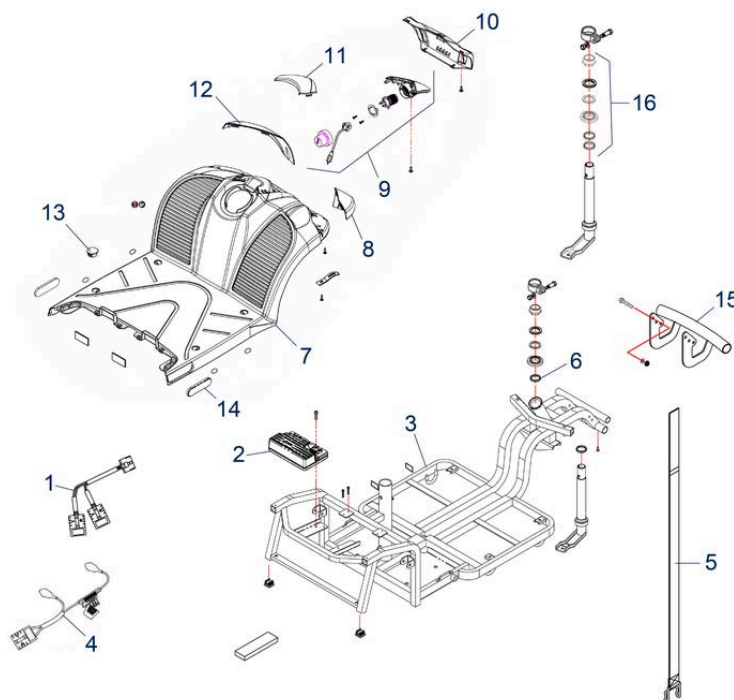

Tourer (ST4D 2G) - Front Shroud / Frame

Pos.	Item number	Description	Retail Price w/o VAT
1	950001496	Wire Battery Output 12 km	66,64 €
1	950001497	Wire Battery Output 6 km	66,64 €
2	950001467	Control Unit DR-90, 6 km/h	410,35 €
2	950001828	Control unit DS 90 12 Km/h	668,78 €
3	950001495	Frame Front cpl.	855,93 €
4	950001803	Wire for Battery Output	98,47 €
5	950001419	Retaining strap for Battery	8,65 €
6	950001437	Balls Set for Steering Knuckle / Steering Head	5,46 €
7/8/11/12	950001499	Shroud Front	74,57 €
7/8/11/12	950001822	Shroud in Anthracite, Front, Middle	19,36 €
7/8/11/12	950001823	Shroud in Red, Front, Middle	19,36 €
7/8/11/12	950001824	Shroud in Anthracite, Front, Right	39,76 €
7/8/11/12	950001825	Shroud in Red, Front Right	39,76 €
7/8/11/12	950001826	Shroud in Anthracite, Front, Left	39,76 €
7/8/11/12	950001827	Shroud in Red, Front, Left	39,76 €
9	950001802	Head Lamp cpl.	315,49 €
10	950001800	Cover Front, Bumper	7,73 €
13	950001116	Plugs	1,24 €
14	950001801	Reflector-Y (side)	24,10 €
15	950001821	Bumper Front cpl.	43,47 €
16	950001550	Steering Head Bearings set up to Bj. 2019	7,93 €