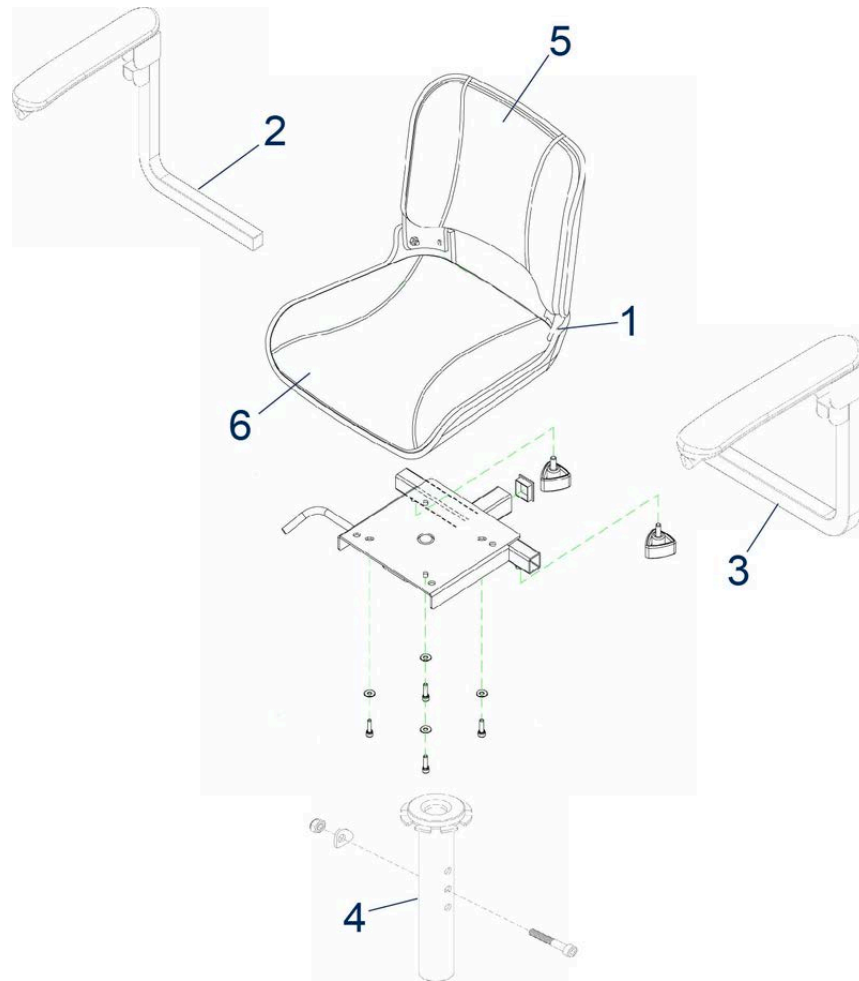

Pos.	Item number	Description	Retail Price w/o VAT
1	950000421	Seat for Kite, (Without Base and Seat Adjustment)	290,46 €
2/3	950000927	Armrest Left	56,86 €
2/3	950000928	Armrest Right	56,86 €
4	950000911	Seat Receiver	43,47 €
5	950000937	Backrest Cover	39,14 €
6	950000938	Seat Surface Cover	55,83 €