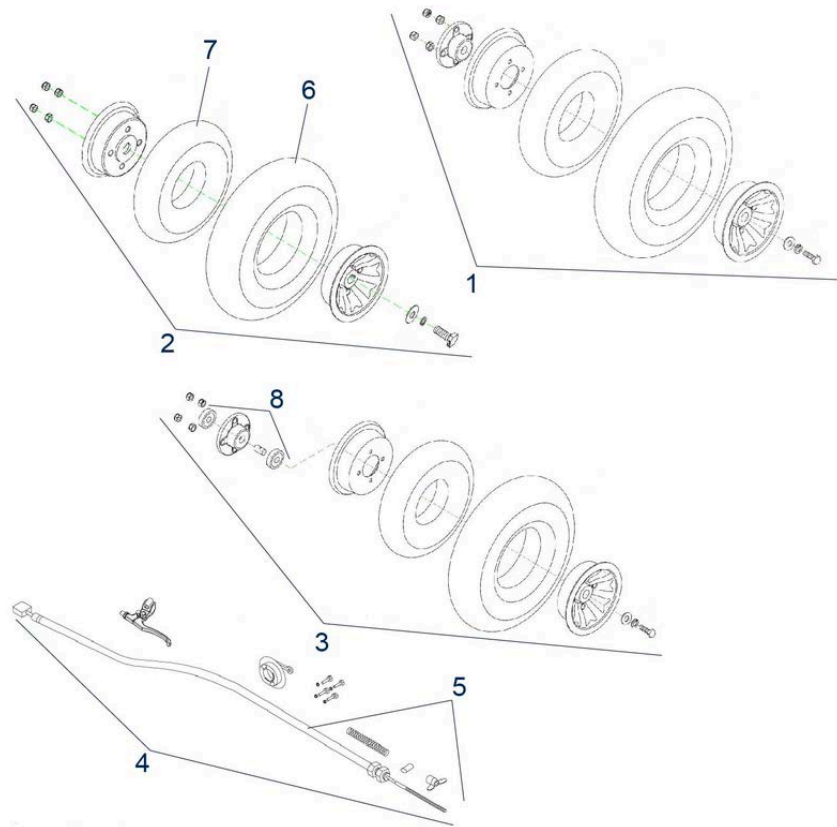

Pos.	Item number	Description	Retail Price w/o VAT
1/2/3	950000720	Wheel, cpl. 10" (260mm) Front	89,30 €
1/2/3	950000723	Wheel, cpl. 10" (260mm) Rear, Right	92,08 €
1/2/3	950000724	Wheel, cpl. 10" (260mm) Rear, Left, with Drumbrake	103,52 €
4	950000715	Brake cpl.	66,33 €
5	950000780	Brake Cabel (Bowden Cabel)	23,07 €
6	950000738	Tires, 10" (260mm) 10" (260mm)	43,47 €
6	950500289	Tires, 10" (260mm) in Black, (PU)	138,74 €
7	950000739	Tubing 3.00-4	19,06 €
8	950500288	Axle Collar incl. Spacer and Bearing	26,88 €
	950500284	Wheel PU, cpl. Front	203,53 €
	950500285	Wheel PU, cpl. Rear, Right side, without Drum Brake	203,94 €
	950500286	Wheel PU, cpl. Rear, Left side, with Drumbrake	225,88 €
	950000782	Anti-tip wheel *Standard*, Size 76 mm, includes 1x Pair	12,05 €
	950000783	Anti-tip wheel Small, Wheel Size 57mm, includes 1x Pair	17,41 €
	950000799	Anti-tip wheel Retrofit kit	28,53 €