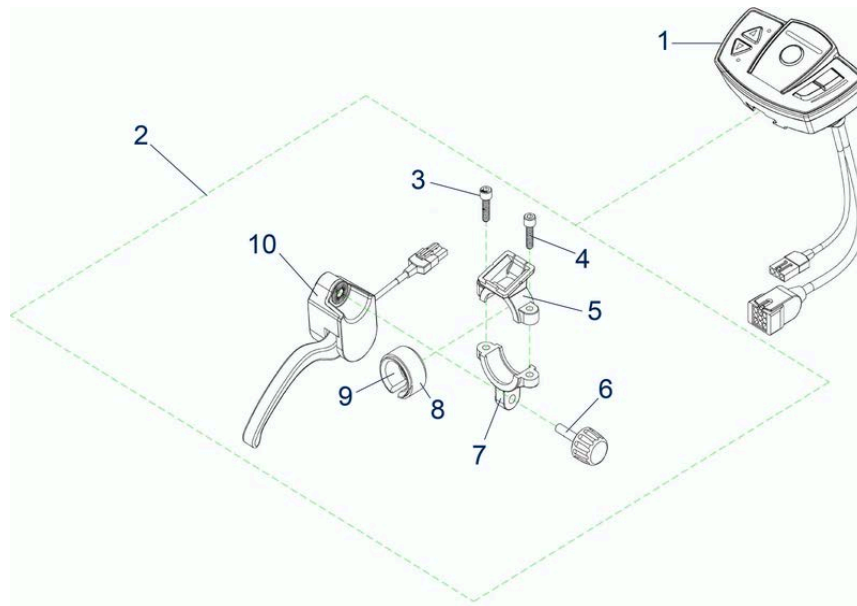

Pos.	Item number	Description	Retail Price w/o VAT
1	960000016	Display (New)	228,76 €
2 / 10	960000018	Speed Controller cpl.	45,22 €
2 / 10	960000025	Speed Controller Throttle Lever, Additional	37,18 €
3 / 4	960000023	Screw M5 M5 x 25	0,41 €
3 / 4	960000024	Screw M5 M5 x 20	0,41 €
5 / 7	960000019	Grip Support Lower	1,96 €
5 / 7	960000020	Grip Support Upper	1,55 €
6	960000026	Screw for Speed Controller	2,16 €
8 / 9	960000021	O-Ring (Reducer Ring) 22.5	0,93 €
8 / 9	960000022	O-Ring (Reducer Ring) 25.4	0,62 €