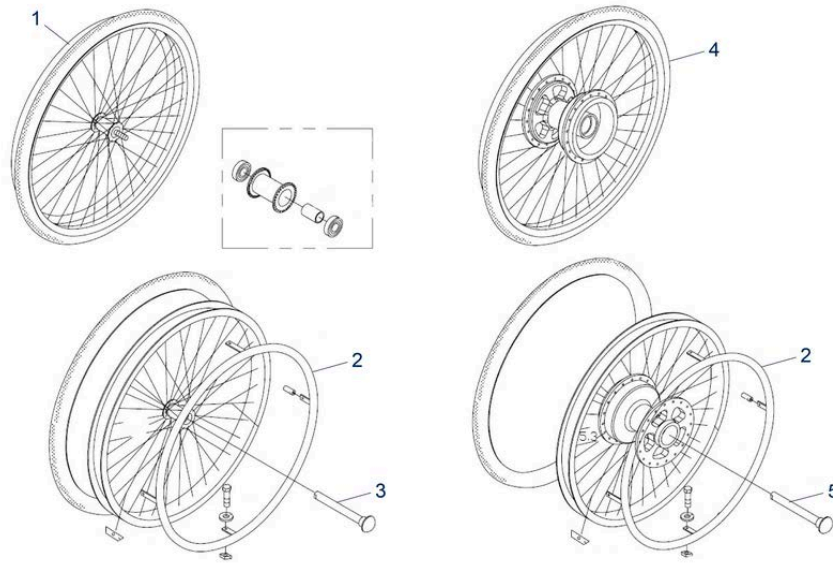

Pos.	Item number	Description	Retail Price w/o VAT
1/4	900700613	Wheel Rear, cpl.	146,26 €
1/4	900700614	Wheel for Drumbrakes	188,08 €
2	900700656	Handrims up to SN: 1M1408200000	38,11 €
2	900700673	Handrims from SN: 1M1408200001	38,11 €
3/5	900700657	Quick Pin Axle for Wheelchair	38,11 €
3/5	900700658	Quick Pin Axle for Drumbrake	38,11 €