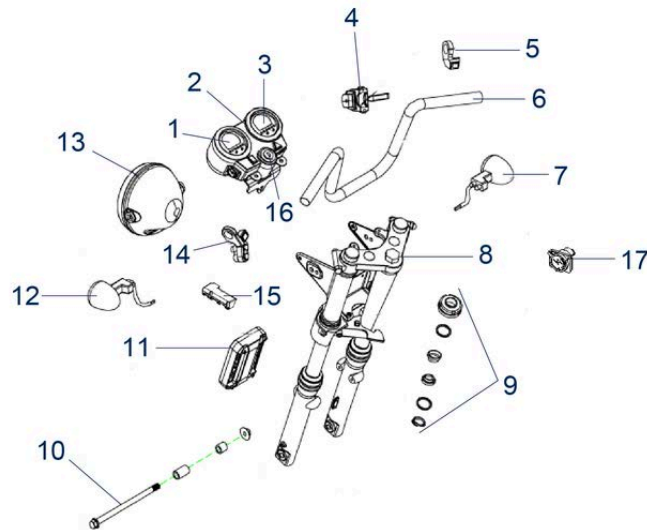

Pos.	Item number	Description	Retail Price w/o VAT
1	950000647	Display for Battery	128,65 €
2	950000606	Panel for Display / Control	471,02 €
3	950000646	Tachometer	154,40 €
4	950000640	Lever for Throttle	132,66 €
5	950000633	Switch High / Low with bracket	22,76 €
6	950000628	Handlebar	120,51 €
7/12	950000611	Indicator Left	42,64 €
7/12	950000627	Indicator Right	42,64 €
8	950000601	Spring Fork cpl.	1.040,82 €
9	950000615	Bearing for Stearing	26,47 €
10	950000625	Axle cpl. Front	47,48 €
11	950000613	Box for Junction	244,52 €
11	950000690	Housing Upper, for junction box	15,35 €
13	950000635	Headlight Centre	120,51 €
14	950000634	Combi-Switch for Horn / Light / Indicator	40,58 €
15	950000637	Cover for Junction box	37,39 €
16	950000648	Switch for Ignition, including 2 Keys	37,49 €
17	950000649	Socket for Charging	17,61 €
	950000656	Grip Left / Right, made of Rubber	9,37 €