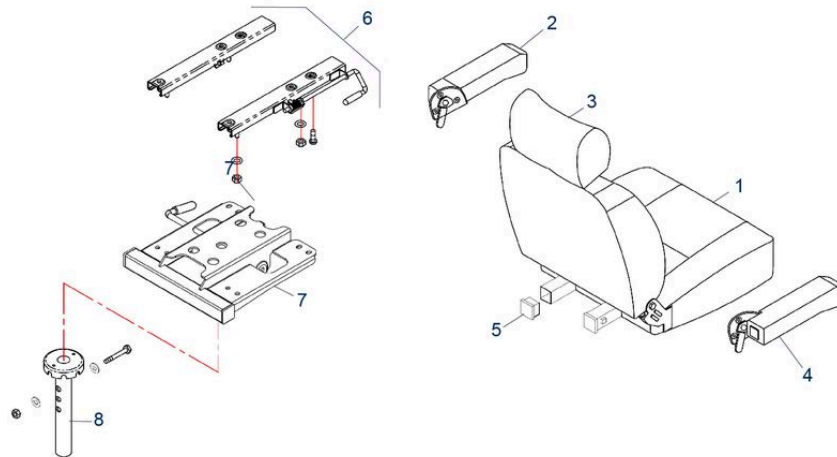

ST5D 3-Rad (obsolete) - Seat

Pos.	Item number	Description	Retail Price w/o VAT
1	950001247	Armpad up to Bj. 2019	26,68 €
2	950001245	Armrest Left, cpl. up to Bj.2019	75,09 €
3	950001246	Seat Base (Swivel Plate), up to Bj. 2019	167,48 €
4	950001243	Seat up to Bj. 2019 scooter (Without Base and Seat Adjustment)	564,13 €
5	950001280	Plugs for Seat Console, up to Bj. 2019	2,68 €
6	950001278	Seat Adjustment cpl. up to Bj. 2019	43,57 €
7	950001244	Armrest Right, cpl. up to Bj. 2019	75,09 €