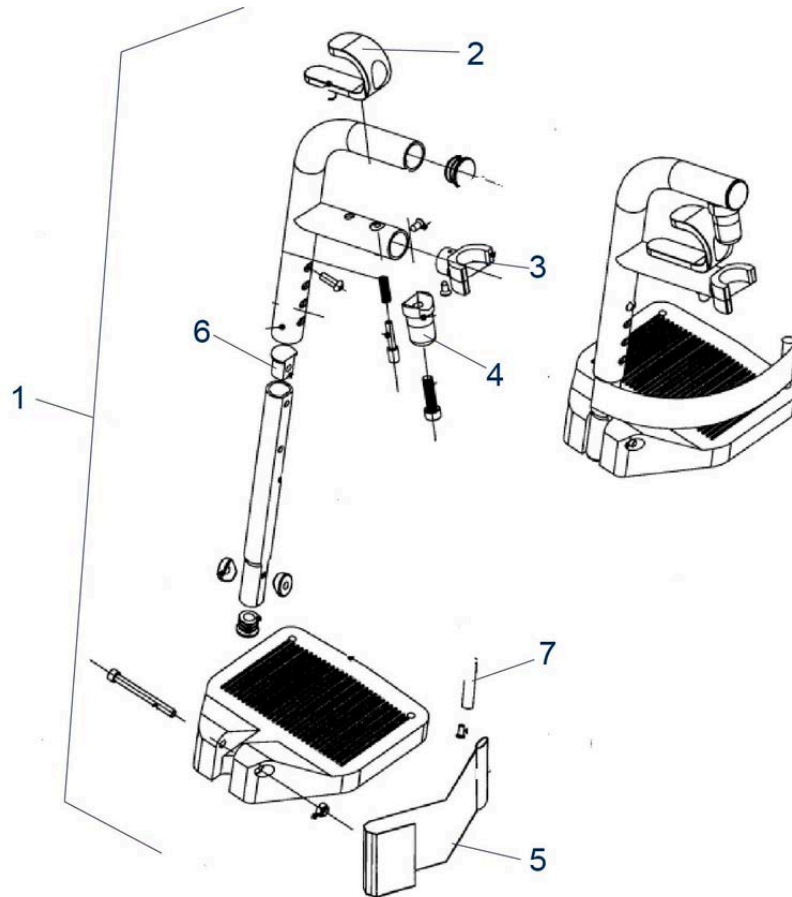

Pos.	Item number	Description	Retail Price w/o VAT
1	900700711	Footrest Swingaway Left, 38/42/46 cm	74,47 €
1	900700712	Footrest Swingaway Right, 38/42/46 cm	74,47 €
1	900700713	Footrest Swingaway Left, 50 cm	74,47 €
1	900700714	Footrest Swingaway Right, 50 cm	74,47 €
2	900700750	Pull up Catch Footrest incl. Bolt and Spring	15,24 €
3	900100755	Y-Shaped Side Block with 21 mm Mount	12,05 €
4	900100754	Locating Blocks for Footrest	13,49 €
5	900700769	Heel Strap	11,23 €
6	900700734	Tube Insert with Thread, for Footrest	5,77 €
7	900300111	Fixing Bolt and Screw for Heel Strap	6,28 €