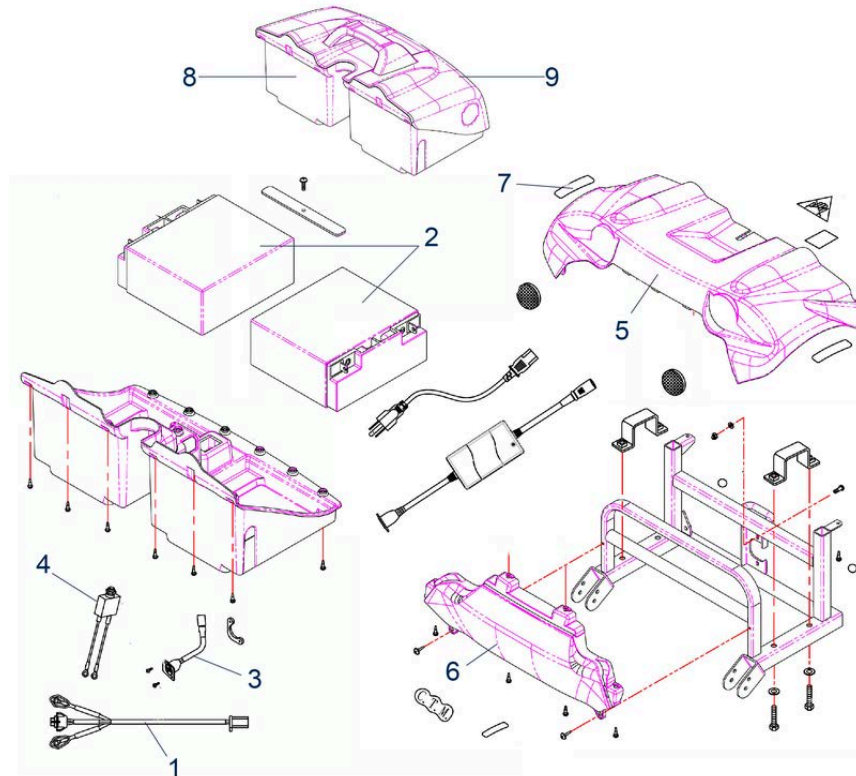

Pos.	Item number	Description	Retail Price w/o VAT
1	950001124	Connector Cable for Battery	59,33 €
2	950000903	Battery 12V - 20 Ah, (Pair only)	161,61 €
3	950001125	Socket for Charging	15,04 €
4	950001123	Overload Switch	25,44 €
5	950001114	Shroud Front	88,58 €
5	950001120	Shroud Rear, in Anthracite	105,68 €
5	950001121	Shroud Rear, in Red	105,68 €
6	950001122	Bumper	10,40 €
7	950001242	Velcro Strap Adhesive, for Shroud, Rear	4,22 €
8	950001147	Housing for Battery	120,41 €
9	950001138	Battery cpl.	495,95 €
	950000756	24V / 4 Amp Charger	173,35 €