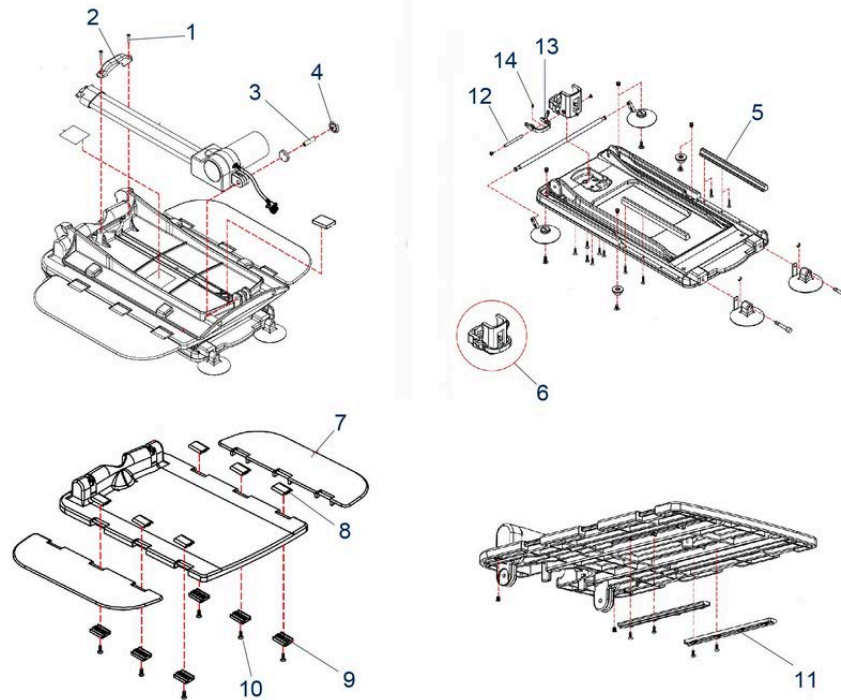

Pos.	Item number	Description	Retail Price w/o VAT
1	B06S01	Screw for Drive Bracket	2,47 €
2	B01S05	Bracket for Lower Drive	4,53 €
3	B04S02	Fixing Sleeve for Motor Bolts	6,18 €
4	B01S04	Fixing Bolts for Motor	2,47 €
6	B01S17	Bracket for Base Plate, for Drive	6,18 €
7	B01S07	Flap for Side	68,70 €
10	B06S02	Screw for Hinge	1,24 €
12	B04S05	Bracket for Drive Shaft	6,18 €
13	B01S18	Bracket for Drive	3,61 €
14	B04S07	Clamp for Drive	2,47 €
	B06S07	Screw for Drive	2,47 €
	BL005	Drive	209,91 €
5/11	B01S24	Rails Lower	5,25 €
5/11	B01S25	Rails Upper	5,25 €
8/9	B01S08	Hinge Upper	2,27 €
8/9	B01S09	Hinge Lower	2,27 €