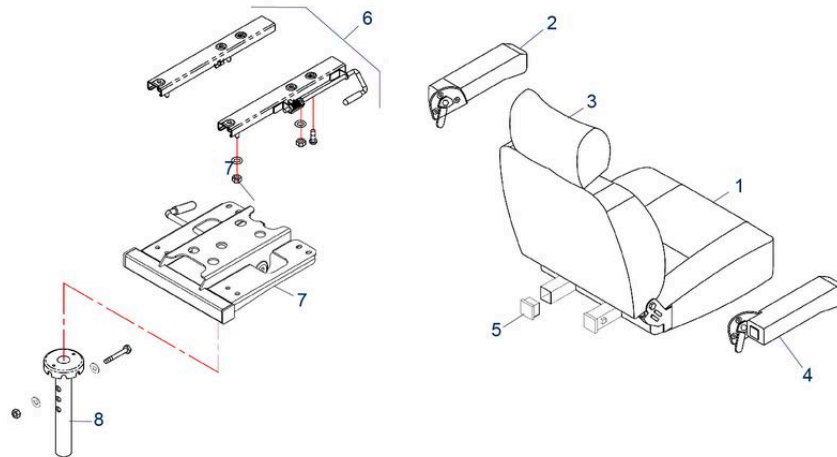

Pos.	Item number	Description	Retail Price w/o VAT
1	950001344	Seat (without base and seat adjustment)	674,34 €
2	950001573	Bracket Left, for Handrail, cpl.	106,40 €
3	950001589	Headrest for Seat	79,41 €
4	950001572	Bracket Right, for Handrail, cpl.	106,40 €
5	950001280	Plugs for Seat Console, up to Bj. 2019	2,68 €
6	950001278	Seat Adjustment cpl. up to Bj. 2019	43,57 €
7	950001571	Bracket for Seat, Cpl.	191,79 €
8	950001129	Seat Receiver	45,84 €