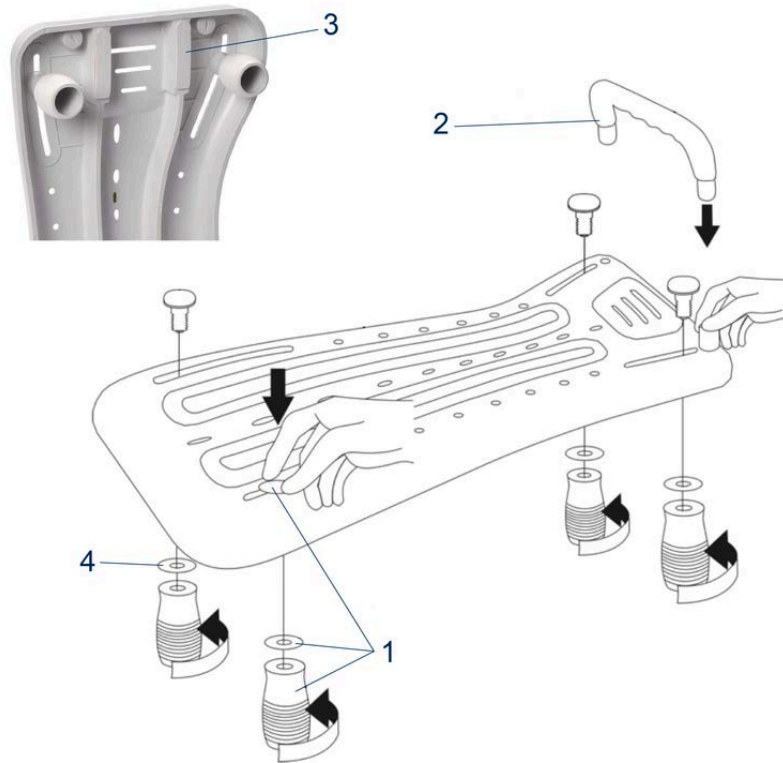

Pos.	Item number	Description	Retail Price w/o VAT
1	550200010	Stop Bolts Incl. Screw + Rubber Ring	5,67 €
2	550200020	Handle in Red	17,30 €
2	550200030	Handle in Blue	19,78 €
3	55020030	Rubber Cushion	3,30 €
4	550200011	Rubber Ring for Stop Pin (Set of 4)	2,27 €