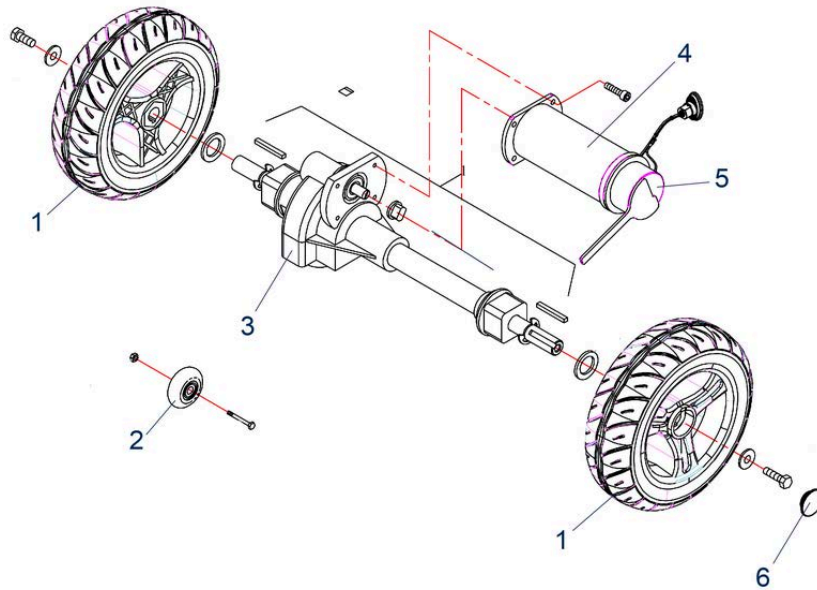

Pos.	Item number	Description	Retail Price w/o VAT
1	950001141	Wheel Rear, cpl.	102,59 €
2	950001142	Anti-tip Wheel cpl.	4,22 €
3	950001139	Transmission cpl.	396,14 €
4	950001140	Motor with Magnetic Brake	361,12 €
5	950001143	Magnetic Brake	114,43 €
6	950001144	Cover Cap for Wheel hub	0,93 €
	950001150	Screw Plug up to Bj. 2019	11,54 €