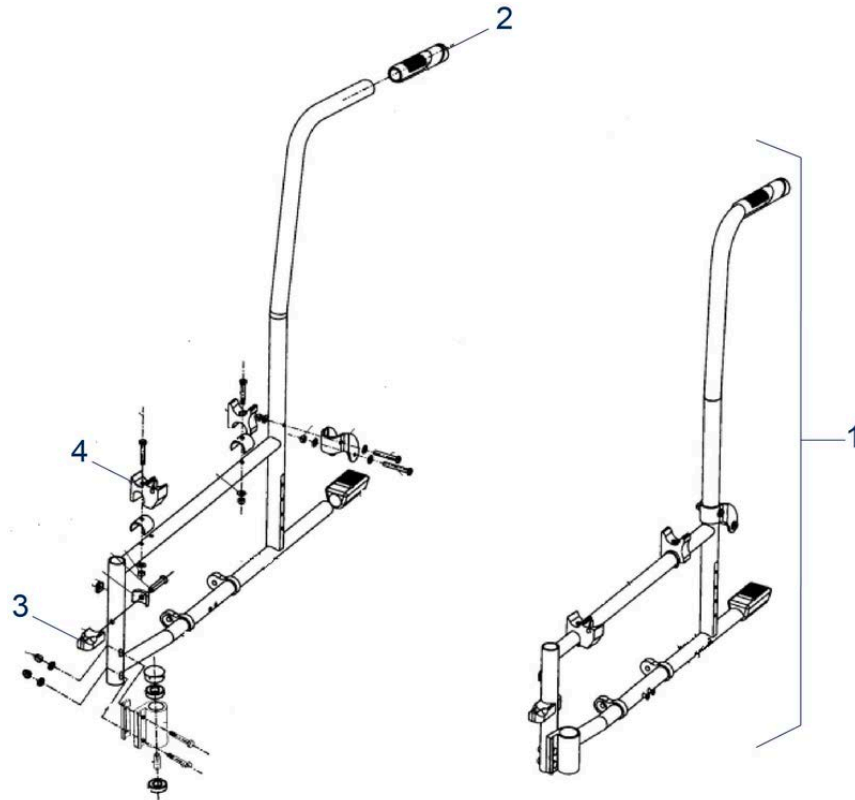

Pos.	Item number	Description	Retail Price w/o VAT
1	900700701	Frame, Incl. Push Handle Tube Left	134,31 €
1	900700702	Frame, Incl. Push Handle Tube Right	134,31 €
2	STDS871	Handgrip Right / Left	30,59 €
3	900100705	Locking Block for Footrest	6,59 €
4	900700765	Armrest Receiver, Front, Made out of Plastic, with Screw Left	15,55 €
4	900700766	Armrest Receiver, Front, Made out of Plastic, with Screw Right	15,55 €