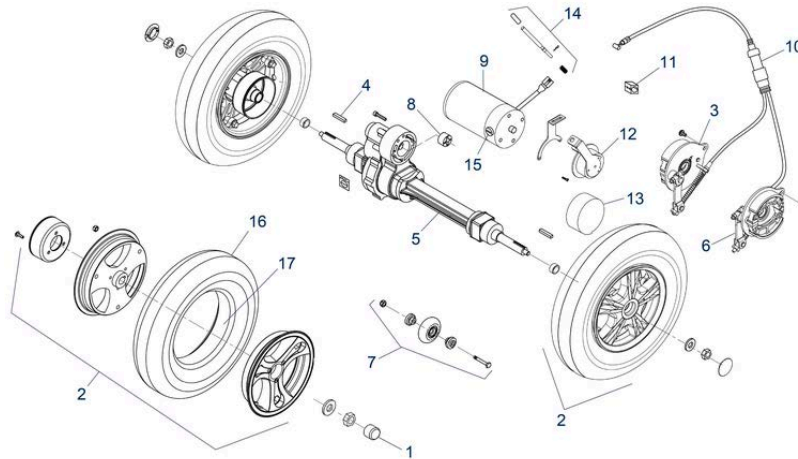

Pos.	Item number	Description	Retail Price w/o VAT
1	950001257	Cover Cap for Wheel nut, up to SN: 4C2304ST6D	2,68 €
2	950001377	Wheel Front, cpl. as from SN: 4C2304ST6D	324,97 €
2	950001378	Wheel Rear, as from SN: 4C2304ST6D	286,75 €
2	950001620	Wheel Front, cpl. up to SN: 4C2304ST6D	324,97 €
2	950001651	Wheel Rear, cpl. up to SN: 4C2304ST6D	286,75 €
3/6	950001269	Brake Right, cpl. from SN:4C2304ST6D	76,84 €
3/6	950001270	Brake Left, cpl. from SN: 4C2304ST6D	76,84 €
3/6	950001652	Brake Right, cpl. up to SN: 4C2304ST6D	97,75 €
3/6	950001653	Brake Left, cpl. up to SN: 4C2304ST6D	97,75 €
4	950001669	Wedge for Transmission, 5x30, up to Bj. 2019	1,85 €
5	950001671	Transmission cpl.	664,35 €
7	950001265	Anti-Tip Wheel cpl.	8,14 €
8	950001262	Coupler for Transmission/Motor	7,73 €
9	950001673	Motor 18 km/h	1.253,30 €
9	950001706	Motor 15 km/h	1.133,00 €
10	950001271	Brake Cable cpl. from SN:4C2304ST6D	50,16 €
10	950001654	Brake Cable up to SN: 4C2304ST6D	26,06 €
11	950001266	Ferrit for Motor Cable, up to Bj. 2019	12,26 €
12	950001655	Magnetic Brake	358,85 €
13	950001656	Cover for Magnetic Brake	7,42 €
14	950001679	Lever Clutch assy	10,71 €
15	950001150	Screw Plug up to Bj. 2019	11,54 €
16	950001694	Tire Rear	92,29 €
17	950001622	Tubing Front / Rear	28,84 €
	950001670	Motor-Brush-Kit 18 Km/h	46,04 €
	950001707	Motor-Brush-Kit 15 Km/h	41,92 €