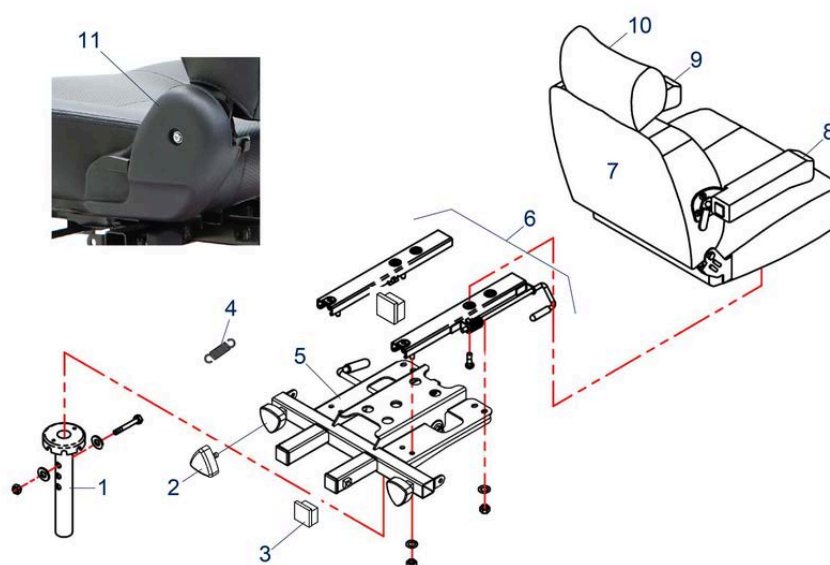

Tourer 3 (ST4D 2G 3-Wheel) - Seat

Pos.	Item number	Description	Retail Price w/o VAT
1	950001129	Seat Receiver	45,84 €
2	950001346	Screw for Seat	1,85 €
3	950001280	Plugs for Seat Console, up to Bj. 2019	2,68 €
4	950001279	Spring for Seat Release	3,30 €
5	950001852	Seat Base (Swivel Plate)	183,24 €
6	950001853	Seat Adjustment cpl.	79,72 €
7	950001418	Seat (Without Base and Seat Adjustment)	365,65 €
8/9	950001463	Handrail Bracket Right	71,07 €
8/9	950001464	Handrail Bracket Left	71,07 €
10	950001483	Seat Headrest	67,67 €
11	950001867	Cover for Seat angle Adjustment	6,39 €