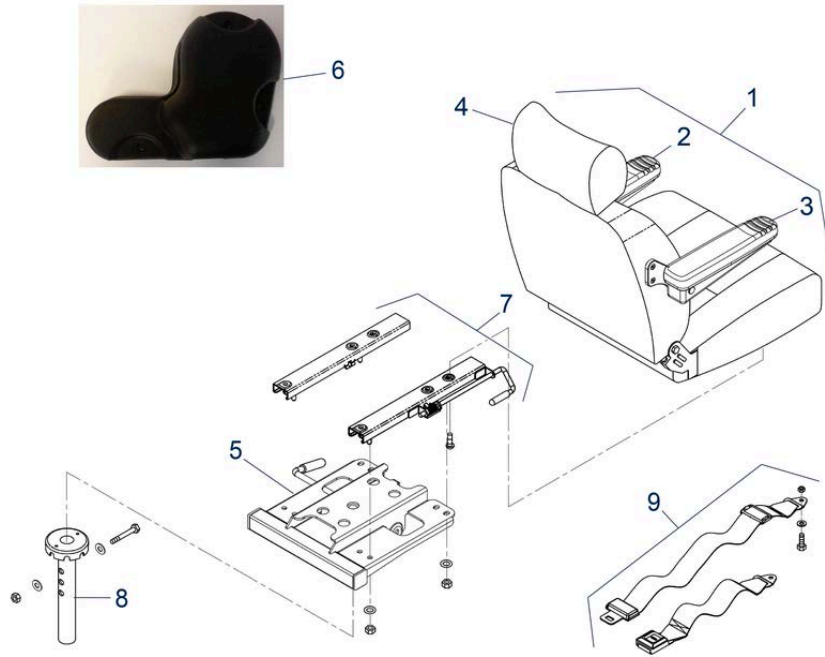

Pos.	Item number	Description	Retail Price w/o VAT
1	950001688	Seat as from SN 4C2004ST6D4007	621,91 €
2/3	950001689	Bracket Right, for Handrail, as from SN 4C2004ST6D4007	105,68 €
2/3	950001690	Bracket Left, for Handrail, as from SN 4C2004ST6D4007	105,68 €
4	950001667	Headrest	69,11 €
5	950001668	Seat Base (Swivel Plate)	164,80 €
6	950001292	Shroud for Seat Adjustment Lever	3,91 €
7	950001278	Seat Adjustment cpl. up to Bj. 2019	43,57 €
8	950001720	Seat Holder Guide	51,19 €
9	950001676	Safety Belt	40,79 €