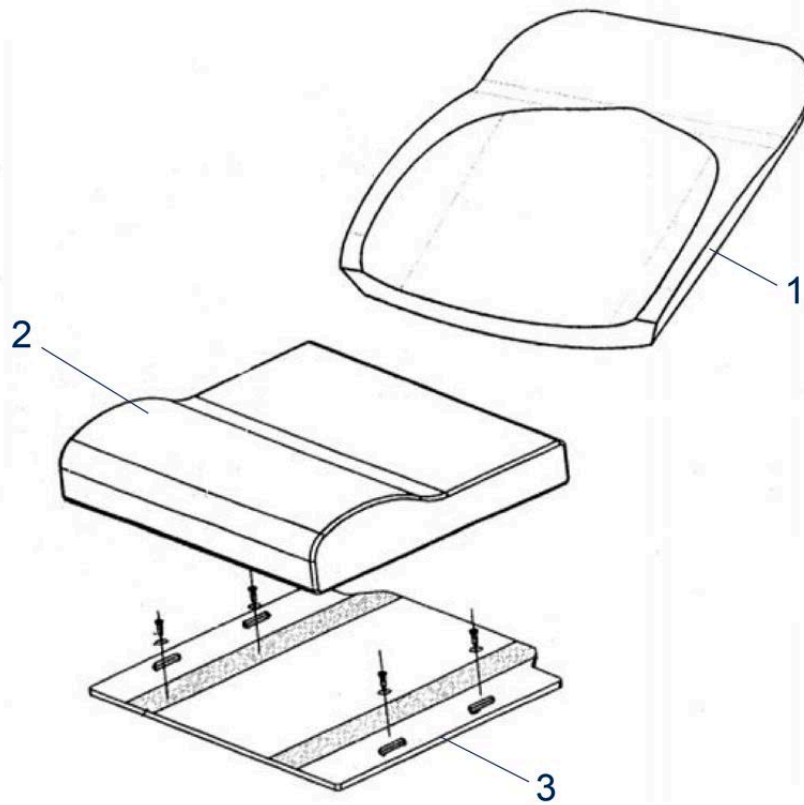

Pos.	Item number	Description	Retail Price w/o VAT
1	900900916	Backrest Upholstery SW 39 cm	213,42 €
1	900900917	Backrest Upholstery SW 44 cm	213,42 €
1	900900918	Backrest Upholstery SW 49 cm	213,42 €
2	900900919	Seat Upholstery SW 39 cm	186,95 €
2	900900920	Seat Upholstery SW 44 cm	186,95 €
2	900900921	Seat Upholstery SW 49 cm	186,95 €
3	900900922	Seat Plate SW 39 cm	80,13 €
3	900900923	Seat Plate SW 44 cm	80,13 €
3	900900924	Seat Plate SW 49 cm	80,13 €