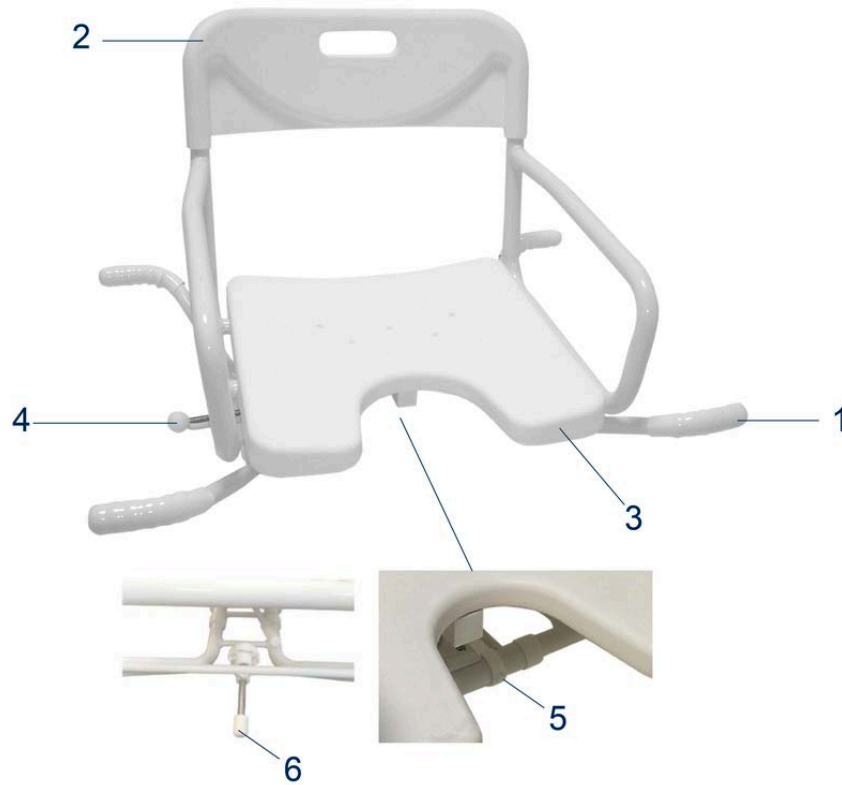

Pos.	Item number	Description	Retail Price w/o VAT
1	550600201	Rubber Cushion for BES 120 and BEN up to SN:1P1603200500	5,25 €
2	550600203	Backrest	16,79 €
3	550200303	Seat	21,01 €
4	550600204	Lever für Drehkranz	7,93 €
5	550600206	Fixing Clip for Armrest	3,40 €
6	550600205	Adjusting Screw with End Cap	4,22 €