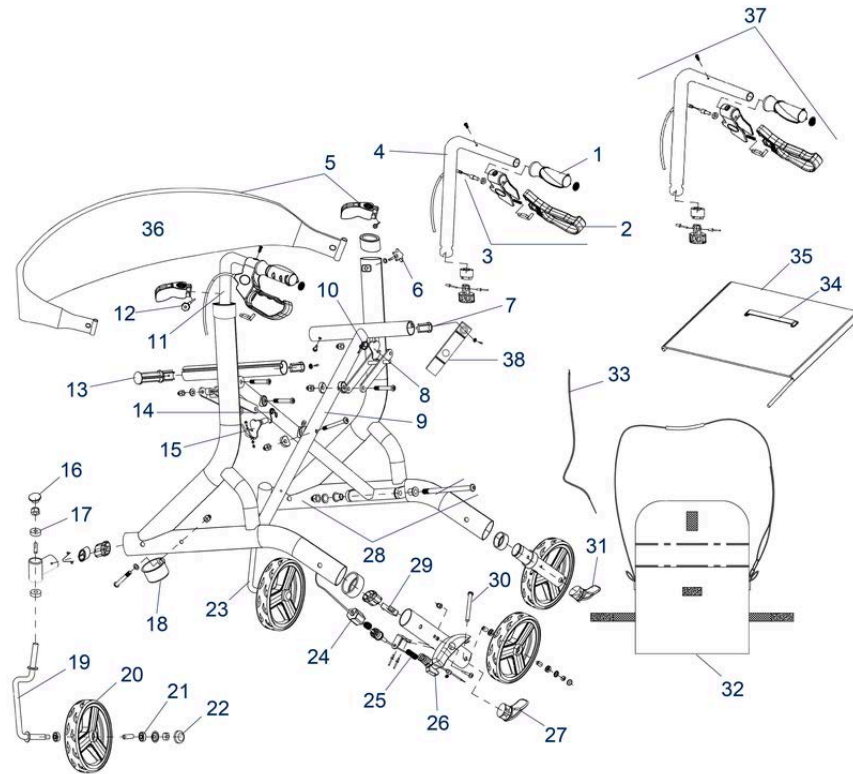

Pos.	Item number	Description	Retail Price w/o VAT
1	724400154	Handgrip Includes 1 x Pair, incl. Reflectors	3,40 €
2	724400149	Brake Handle Left / Right	3,04 €
3	724400148	Brake Incl. Brake Handle, Without Bowden Cable and Cover	3,19 €
4 / 11 / 37	724400167	Push Handle Left	7,62 €
4 / 11 / 37	724400168	Push Handle Right	7,62 €
4 / 11 / 37	724400169	Push Handle Left, cpl. (Handle Tube, Handgrip, Brake Lever, Bowden Cable)	14,78 €
4 / 11 / 37	724400170	Push Handle Right, cpl. (Handle Tube, Handgrip, Brake Lever, Bowden Cable)	14,78 €
5	724400162	Backrest in Black, Incl. Holder	18,18 €
6	724400174	Star Screw for Handle, Includes 1 x Pair	2,11 €
7 / 16 / 22	724400139	Tube End / Cap / Cover: (Only in Pairs) for Crossbar	0,93 €
7 / 16 / 22	724400140	Tube End / Cap / Cover: (Only in Pairs) for Wheel	0,93 €
7 / 16 / 22	724400141	Tube End / Cap / Cover: (Only in Pairs) Ø 28 mm, for Front Fork	0,82 €
8 / 15	724400177	Lock Hook Left	2,58 €
8 / 15	724400178	Lock Hook Right	2,58 €
9	724400151	Folding Scissors	20,29 €
10 / 14	724400165	Return Spring for Seat Lock Left	0,57 €
10 / 14	724400166	Return Spring for Seat Lock Right	0,57 €
12	724400171	Screw in Black incl. Nut for Backrest	1,60 €