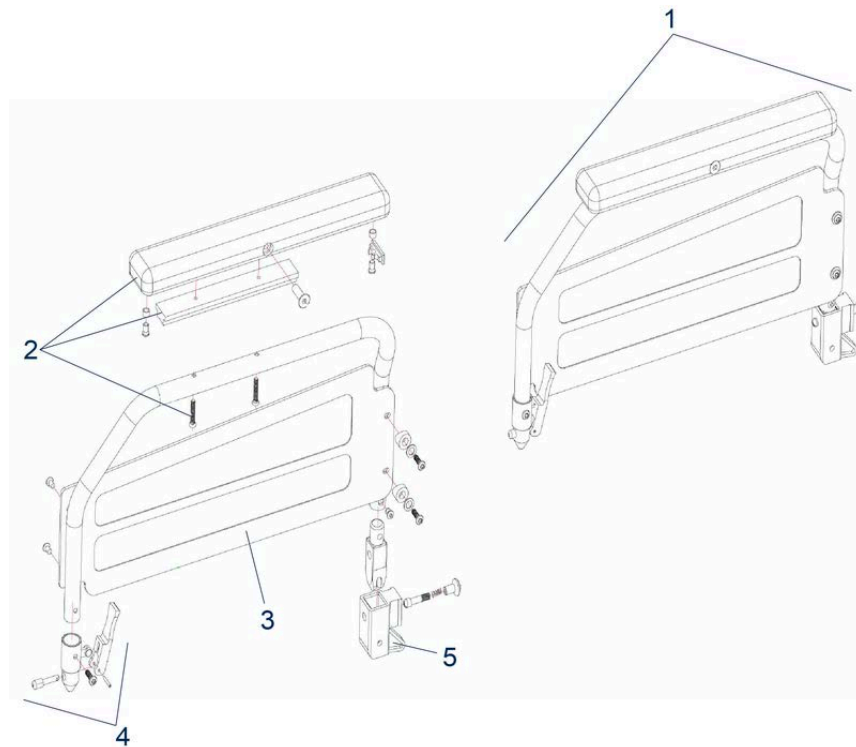

Pos.	Item number	Description	Retail Price w/o VAT
1	900500741	Armrest, cpl. Right	74,47 €
1	900500742	Armrest, cpl. Left	74,47 €
2	900100773	Armpad, with Fixing Screw, up to SN: 2A1111100550 Right	16,69 €
2	900100774	Armpad, with Fixing Screw, up to SN: 2A1111100550 Left	16,69 €
3	900100744	Side Panel Right / Left, Includes 1x Pair	22,45 €
3	900100776	Side Panel Right	12,05 €
3	900100777	Side Panel Left	12,05 €
4 / 5	900100706	Armrest Receiver Left and Right	31,72 €
4 / 5	900100745	Armrest Receiver Front, Includes 1x Pair	31,72 €
4 / 5	900100746	Armrest Receiver Rear	13,49 €
4 / 5	900100789	Armrest Receiver Rear, with Slit	13,49 €
4 / 5	900300103	Armrest Receiver Front, Left, XL	43,88 €
4 / 5	900300104	Armrest Receiver Front, Right, XL	43,88 €
	900100743	Armpad, with Push Button, from SN: 2A1111100551 cpl. Includes 1x Pair	33,17 €
	900100771	Armpad, with Push Button, from SN: 2A1111100551 Left	19,36 €
	900100772	Armpad, with Push Button, from SN: 2A1111100551 Right	19,36 €