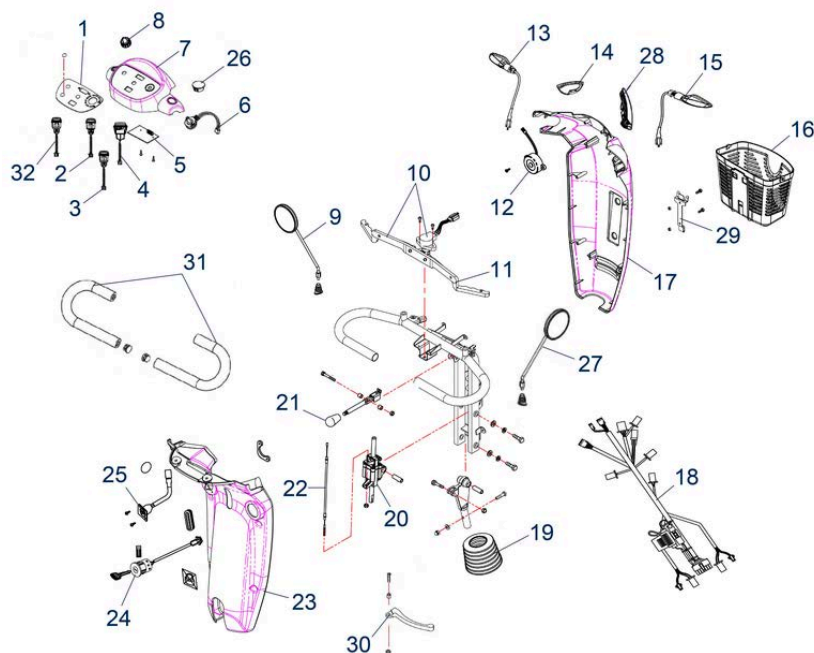

Tourer (ST4D 2G) - Tiller Assembly

Pos.	Item number	Description	Retail Price w/o VAT
1	950001489	Sticker Cap	14,42 €
2/3/4	950001488	Switch cpl. for Buzzer	26,99 €
2/3/4	950001492	Button for turn Signal	36,15 €
2/3/4	950001493	Switch cpl. hazard	45,11 €
5	950001491	PC Board up to SN: 4C2012ST42G001	124,63 €
5	950001862	PC Board as from SN: 4C2012ST42G002	138,95 €
6	950001490	Speed Control	32,24 €
7	950001487	Cover Upper, Steering	90,85 €
8/21	950001275	Button for Speed Controller	8,24 €
8/21	950001298	Button Handle	4,43 €
9/27	950001201	Rear-view mirror Left	38,63 €
9/27	950001202	Rear-View Mirror Right	38,63 €
10/11	950001214	Wig-Wag lever Wig-Wag Lever, (Only Lever)	14,52 €
10/11	950001484	Starter assy	101,76 €
12	950001206	Horn up to Bj. 2019	10,61 €
13	950001315	Turn signal / Light Front Left	69,63 €
15	950001314	Turn signal / Light Front Right	69,63 €
14/28	950001476	Plug Side, handle Cover Left Left	3,40 €
14/28	950001477	Plug Side, Handle Cover Right Right	3,40 €
16	950001837	Front Basket	35,74 €
17/23	950001485	Cover Steering Front, in Red	101,97 €
17/23	950001486	Cover Steering Front, in Anthracite	101,97 €