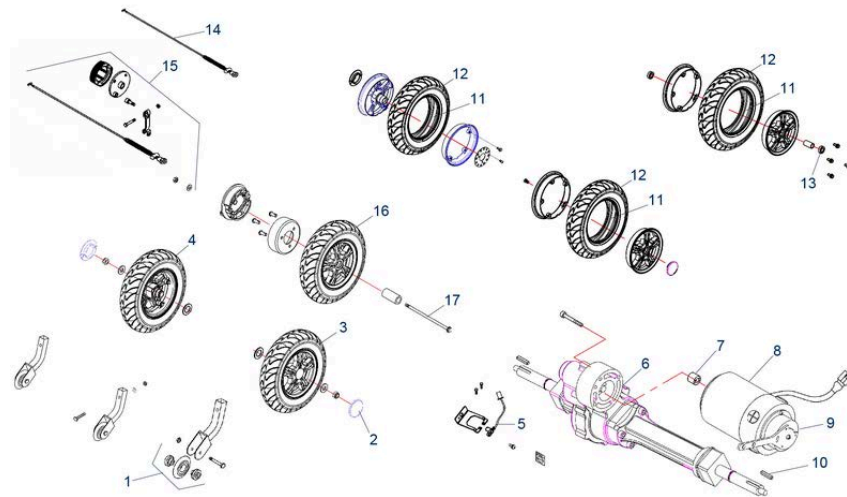

Pos.	Item number	Description	Retail Price w/o VAT
1	950001265	Anti-Tip Wheel cpl.	8,14 €
2	950001587	Cover for Wheel, from SN: 4C2304ST6D	1,75 €
3	950001586	Wheel Right, Rear, cpl.	244,32 €
4	950001588	Wheel Left, Rear, cpl.	257,50 €
5	950001373	Spedometer from SN: 4C2304ST6D	57,17 €
6	950001553	Differential cpl.	838,94 €
7	950001262	Coupler for Transmission/Motor	7,73 €
8	950001552	Motor Assembly mit Magnetbremse, für Scooter ST5D Plus 3-Rad	1.387,10 €
9	950001554	Clutch + Brake für Scooter ST5D Plus 3-Rad	373,38 €
10	950001669	Wedge for Transmission, 5x30, up to Bj. 2019	1,85 €
11	950001356	Tube Front / Rear, for Tire	26,78 €
12	950001355	Wheel Front / Rear, for Tire	91,26 €
13	950001534	Bearing for Front Wheel, up to Bj. 2019	10,61 €
14	950001585	Cable for Front Brake, cpl.	13,80 €
15	950001532	Brake Front, up to Bj. 2019	98,88 €
17	950001531	Wheel Axle Front, up to Bj. 2019	27,60 €
16	950001584	Wheel Front, cpl.	244,32 €
0	950001707	Motor-Brush-Kit 15 Km/h	41,92 €