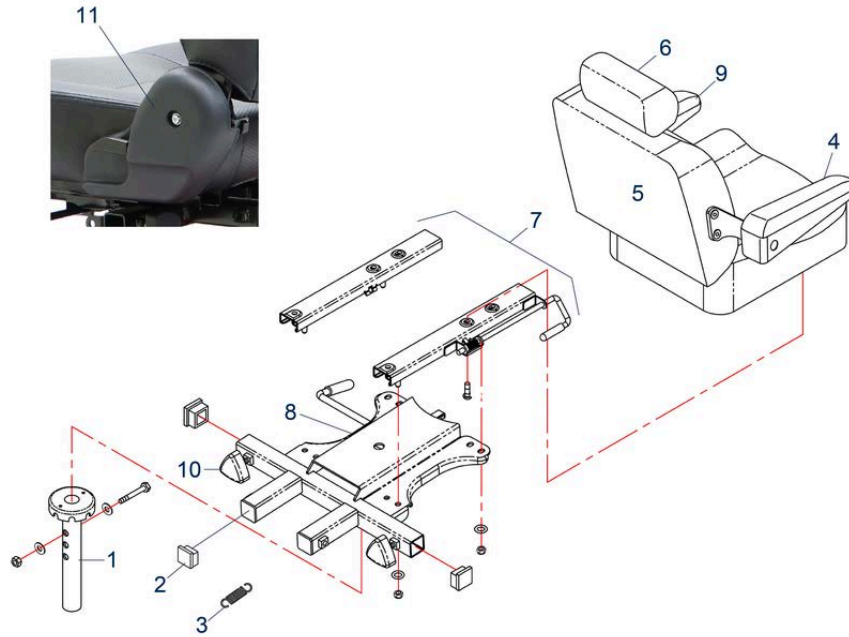

Pos.	Item number	Description	Retail Price w/o VAT
1	950001812	Seat Holder Guide	55,62 €
2	950001280	Plugs for Seat Console, up to Bj. 2019	2,68 €
3	950001279	Spring for Seat Release	3,30 €
4/9	950001463	Handrail Bracket Right	71,07 €
4/9	950001464	Handrail Bracket Left	71,07 €
5	950001418	Seat (Without Base and Seat Adjustment)	365,65 €
6	950001483	Seat Headrest	67,67 €
7	950001278	Seat Adjustment cpl. up to Bj. 2019	43,57 €
8	950001345	Bracket Assembly for Seat	330,12 €
10	950001346	Screw for Seat	1,85 €
11	950001867	Cover for Seat angle Adjustment	6,39 €