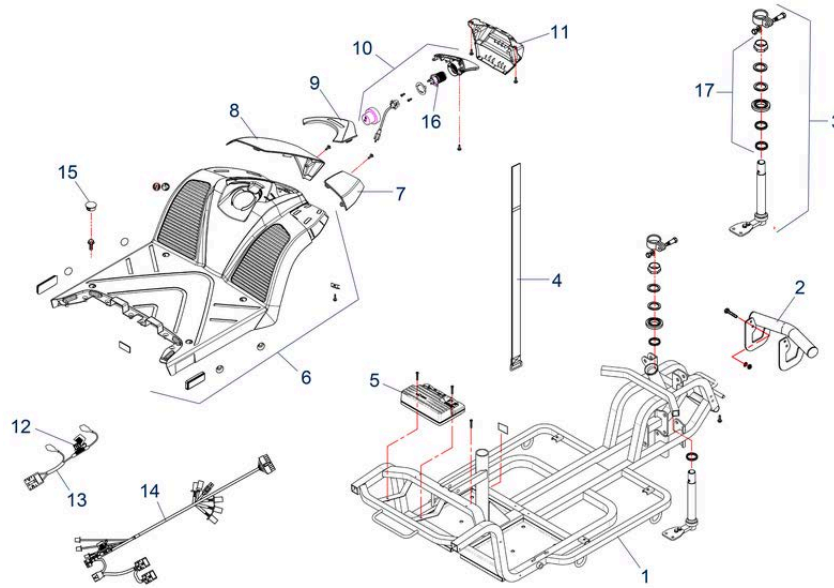

Blaze (ST5D Plus) - Front Shroud / Frame

Pos.	Item number	Description	Retail Price w/o VAT
1	950001324	Frame Front, cpl.	592,77 €
2	950001358	Bumper Front, assy	22,97 €
3	950001328	Steering Bar assy, with bearing	73,54 €
4	950001326	Band for Battery	23,90 €
5	950001362	Controller 120A, RHINO II	668,78 €
6/7/8/9	950001327	Shroud Front	111,45 €
6/7/8/9	950001329	Cover in Anthracite, Side	15,97 €
6/7/8/9	950001330	Cover in Red, Side	15,97 €
6/7/8/9	950001331	Cover in Anthracite, Right, Side	46,35 €
6/7/8/9	950001332	Cover in Red, Right, Side	46,35 €
6/7/8/9	950001333	Cover in Anthracite, Left, Side	46,35 €
6/7/8/9	950001334	Cover in Red, Left, Side	46,35 €
6/7/8/9	950001365	Cover in Blue, Left, Side	46,35 €
6/7/8/9	950001366	Cover in Blue, Right, Side	46,35 €
6/7/8/9	950001367	Cover in Blue, Side	15,97 €
10	950001335	Head Lamp cpl.	275,42 €
12	950001233	Fuse 70A	13,39 €
11	950001238	Cover for Rear Bumper	58,92 €
11	950001336	Cover Front, for Bumper	8,86 €
13	950001337	Wire for Battery Output	119,38 €
14	950001325	Wire Harness	267,18 €
15	950001116	Plugs	1,24 €
16	950001368	LED Headlamp for Front Light	64,68 €
17	950001550	Steering Head Bearings set up to Bj. 2019	7,93 €