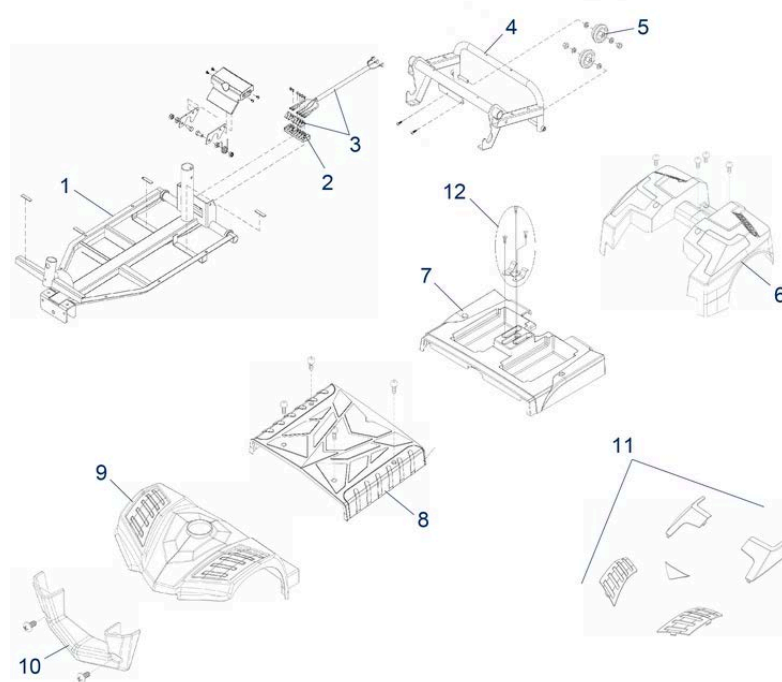

Pos.	Item number	Description	Retail Price w/o VAT
1/4	950000921	Frame Rear	119,27 €
1/4	950000922	Frame Front	172,63 €
2	950000940	Contact Plate kit Rear	33,06 €
3	950000941	Contact Spring Plate kit Front	33,06 €
5	950000783	Anti-tip wheel Small, Wheel Size 57mm, includes 1x Pair	17,41 €
6/8/9	950000919	Shroud Front	147,60 €
6/8/9	950000920	Shroud Rear	111,03 €
6/8/9	950000926	Shroud for Floor	107,02 €
7	950000930	Base Frame for Battery	86,21 €
10	950000931	Bumper Front	21,01 €
11	950000933	Decoration in Red	119,27 €
12	950000946	Contacts for Battery, incl. Screws	2,27 €