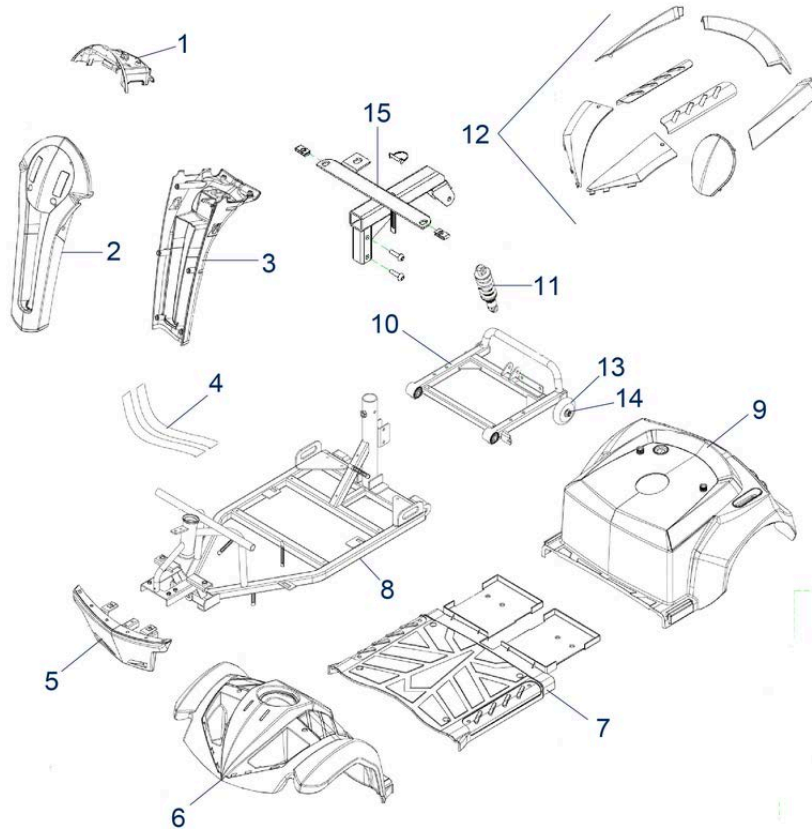

Pos.	Item number	Description	Retail Price w/o VAT
1	950000703	Display with Battery Display + Switch	111,03 €
2/3	950000704	Tiller Shroud Outer	105,58 €
2/3	950000705	Tiller Shroud Inner	92,80 €
4	950000707	Retaining Strap for Battery	18,03 €
5	950000712	Bumper Front	80,65 €
5	950500281	Bumper Front, cpl. as from SN 2W1808ENVOY001	80,65 €
6/7/9	950000708	Shroud Front	147,60 €
6/7/9	950000709	Shroud Floor	107,02 €
6/7/9	950000710	Shroud Rear	264,09 €
6/7/9	950500280	Shroud Front, in Black, cpl. as from SN 2W1808ENVOY001	147,60 €
8/10	950000716	Frame Front	174,59 €
8/10	950000717	Frame Rear	174,59 €
11	950000713	Suspension Rear	31,62 €
12	950000728	Decoset in Red	201,67 €
12	950000730	Decoset in Grey	201,67 €
12	950000731	Decoset in White	201,67 €
12	950000772	Decoset in Red	258,84 €
12	950000773	Decoset in Grey	258,84 €