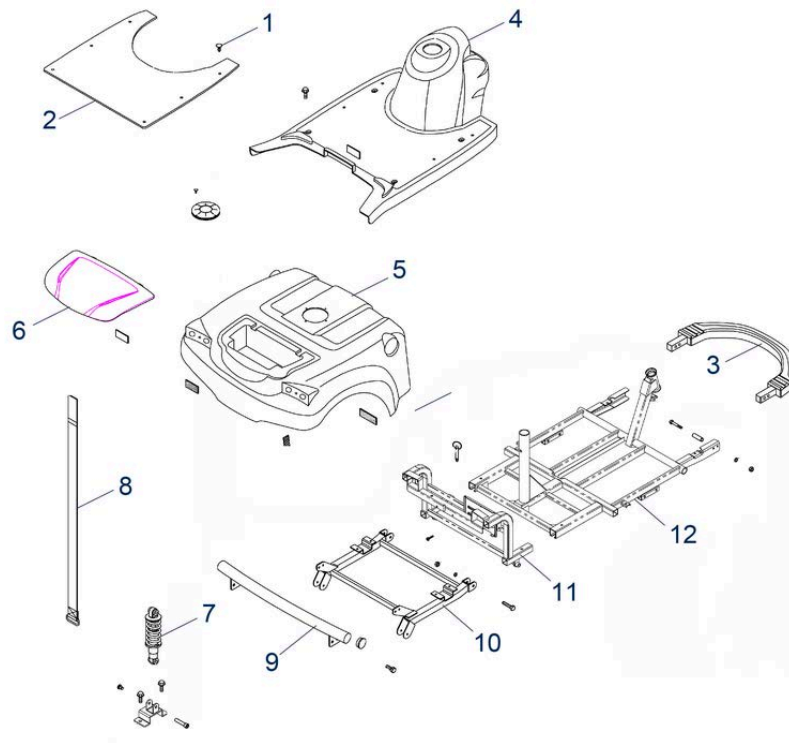

Pos.	Item number	Description	Retail Price w/o VAT
1	950001218	Clip for Foot Mat, up to Bj. 2019	2,68 €
2	950001527	Foot Mat up to Bj. 2019	20,50 €
3	950001537	Bumper Front, up to Bj. 2019	73,23 €
4	950001526	Shroud in Anthracite, Front, up to Bj. 2019	358,85 €
4	950001543	Shroud in Red, Front, up to Bj. 2019	296,13 €
5	950001528	Cover in Anthracite, For Battery, up to Bj. 2019	275,53 €
5	950001541	Cover in Red, for Battery, up to Bj. 2019	359,06 €
6	950001529	Cover in Anthracite, for Rear shroud, up to Bj. 2019	33,99 €
6	950001542	Cover in Red, for Rear Shroud, up to Bj. 2019	31,21 €
7	950001520	Suspension Rear, up to Bj. 2019	245,55 €
8	950001521	Strap for Retaining, for Battery, up to Bj. 2019	8,65 €
9	950001547	Bumper Rear, up to Bj. 2019	23,69 €
10	950001546	Suspension cpl. up to Bj. 2019	75,29 €
11	950001545	Bracket cpl. Suspension for Scooter, up to Bj. 2019	96,82 €
12	950001544	Frame cpl. Chassis for Scooter, up to Bj. 2019	412,52 €