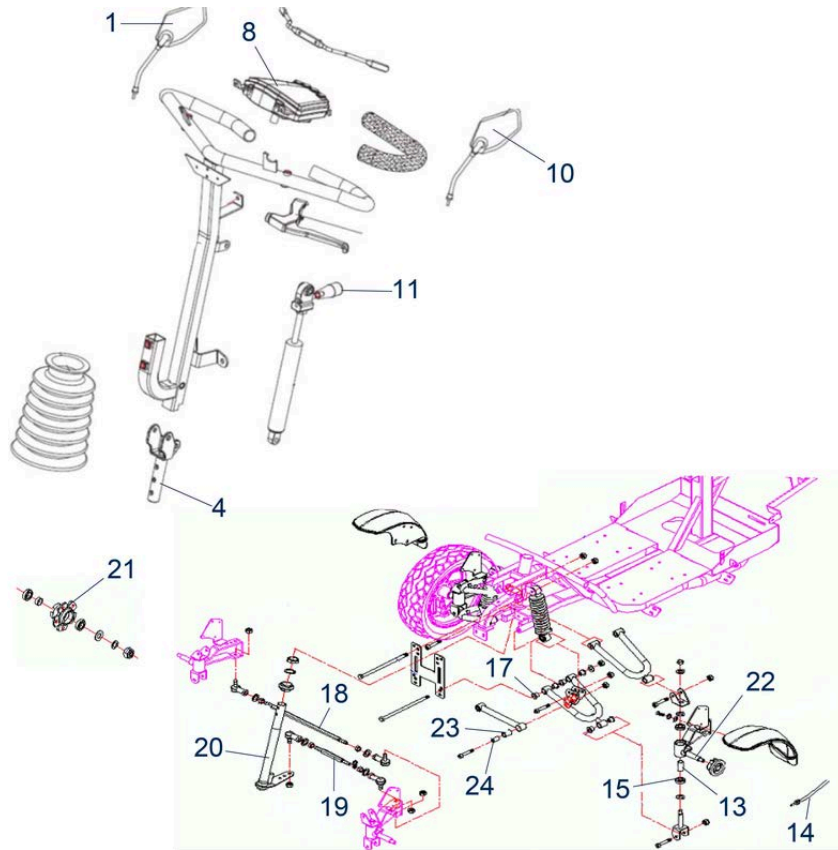

Santis (obsolete) - Tiller Assembly

Pos.	Item number	Description	Retail Price w/o VAT
1	950000262	Mirror Right, Rear view	48,72 €
4	950000259	Bracket for tiller	48,72 €
8	950000009	Panel for Display / Control, for Rhino	538,69 €
8	950000297	Panel for Display / Control, for S-Drive	538,69 €
10	950000263	Mirror Rear view	48,72 €
11	950000286	Lever for Release	10,71 €
13	950000440	Spacer for wheel suspension	3,09 €
14	950000167	Cable for Spedometer	39,04 €
15	950000328	Bearing Radial	9,68 €
17	950000298	Plastic Socket for axle stub	2,47 €
18	950000282	Rod Long	98,78 €
19	950000283	Rod Short	83,12 €
21	950000277	Hub Left	94,66 €
21	950000278	Hub Right	94,66 €
22	950500234	Suspension Kit for wheel, (incl. 2 x No. 15 + 1 x No. 13)	114,64 €
22	950500235	Suspension Kit for wheel, (incl. 2 x No. 15 + 1 x No. 13)	114,64 €
23	950000443	Tube Extended, made out of rubber, for turning stopper	4,22 €
24	950000444	Seal for Socket	2,16 €
0	950000285	Horn	17,61 €