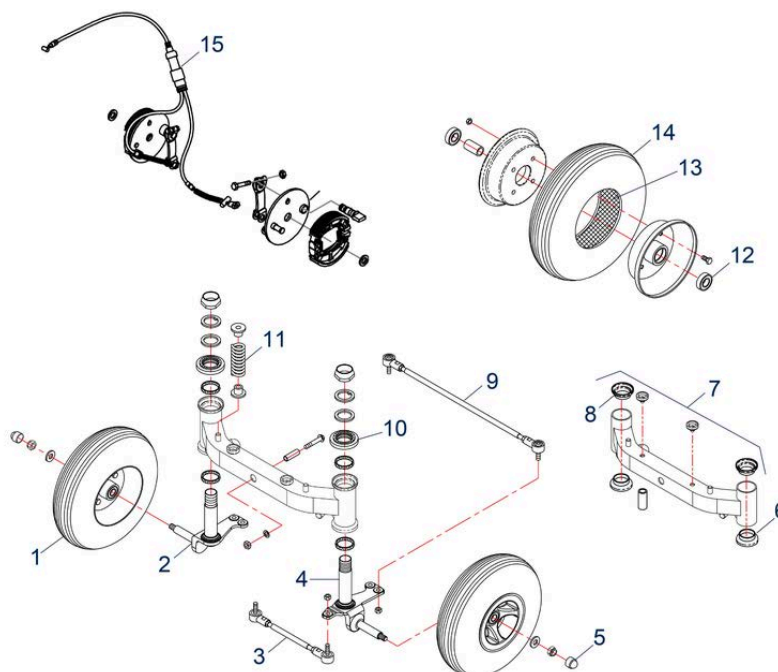

Tourer Plus (ST4D 2G Plus) - Front Tires

Pos.	Item number	Description	Retail Price w/o VAT
1	950001433	Wheel Front, cpl.	172,63 €
2/4	950001435	Axle Stub Right	73,23 €
2/4	950001436	Axle Stub Left	69,94 €
3/9	950001439	Track Rod Long	53,05 €
3/9	950001440	Track Rod Short	25,96 €
3/9	950001813	Assembly Rear, for Rod	53,05 €
5	950001257	Cover Cap for Wheel nut, up to SN: 4C2304ST6D	2,68 €
6/8/10	950001438	Bearing Support Upper, with Knurling	4,22 €
6/8/10	950001444	Bearing Support Upper, for Front Axle	3,61 €
6/8/10	950001445	Bearing Support Lower, for Front Axle	3,61 €
7	950001814	Swing for Front Wheel, cpl.	104,34 €
11	950001441	Spring Suspension Front	8,55 €
12	950001277	Bearing for Front Wheel	10,61 €
13	950001443	Tubing Front / Rear, up to Bj. 2019	35,95 €
14	950001442	Tyres Front / Rear, up to Bj. 2019	51,91 €
15	950001459	Brake Cable cpl.	23,79 €