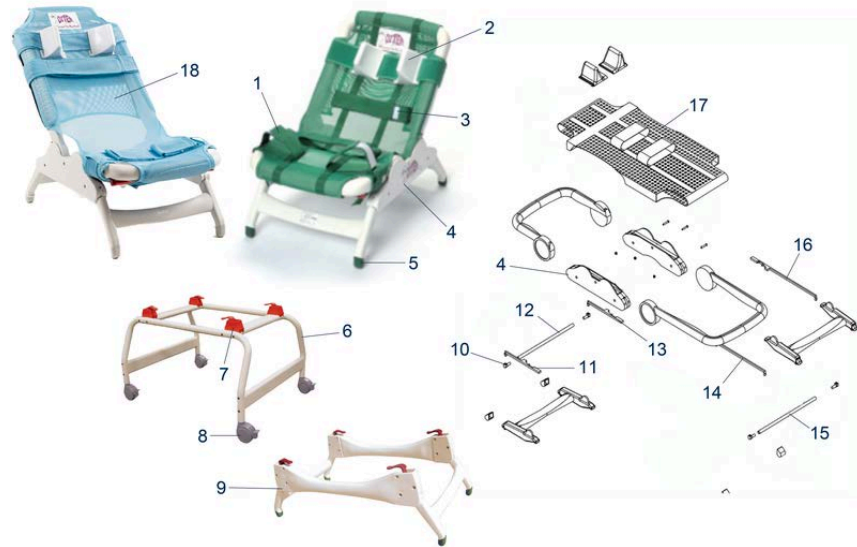

Pos.	Item number	Description	Retail Price w/o VAT
1	555100105	Foot strap in Blue, Size S	23,59 €
1	555100203	Foot Belt Size S + M, with Velcro Strap	16,07 €
1	555100209	Foot strap in Blue, Size M	23,59 €
1	555100303	Foot Belt Size L, with Velcro Strap	16,07 €
1	555100309	Foot strap in Blue, Size L	25,85 €
2	555500100	Headrest / Side Support in Green, with velcro strap	32,75 €
2	555500110	Kopfstütze/Seitenstütze in Blue, with velcro strap	40,38 €
3	555100106	Chest and Pelvic Strap in Blue, Size S	26,57 €
3	555100202	Chest and Pelvic Strap Size S + M	38,01 €
3	555100210	Chest and Pelvic Strap in Blue, Size M	27,40 €
3	555100302	Chest and Pelvic Strap Size L, with Velcro Strap	38,01 €
3	555100310	Chest and Pelvic Strap in Blue, Size L	28,22 €
4	555500108	Sideguard cpl. (Inner/Outer), for Otter Bathing Support	74,06 €
5	555500101	Foot Kit Made out of Rubber, for Otter Bathing Support	7,73 €
6	555200200	Shower support shower	129,60 €
7	555200201	Locking Lever Mechanism in Red, for Otter Shower Base Frame	10,71 €
8	555200203	Wheel for Otter Shower Base Frame	12,46 €
9	555200100	Bath support bath	112,30 €
10	555500106	Unibar for Otter Bathing Support	22,15 €
11/13/14/16	555100102	Locking Bar Size S, Left, for Backrest	13,49 €
11/13/14/16	555100103	Locking Bar Size S, Right, for Backrest	13,49 €
11/13/14/16	555100204	Locking Bar Size, M, Left, for Backrest	13,49 €
11/13/14/16	555100205	Locking Bar Size M, Right, for Backrest	13,49 €
11/13/14/16	555100206	Locking Bar Size S + M, Left, for Seat	13,49 €
11/13/14/16	555100207	Locking Bar Size S + M, Right, for Seat	13,49 €