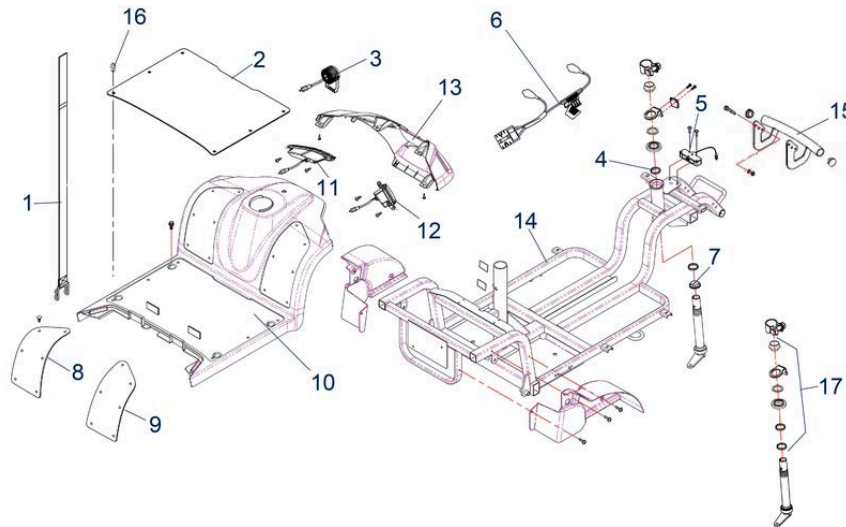

ST4D / ST4D Plus (obsolete) - Front Shroud / Frame

Pos.	Item number	Description	Retail Price w/o VAT
1	950001419	Retaining strap for Battery	8,65 €
2	950001417	Foot Mat	20,60 €
3	950001461	Headlight	164,49 €
4	950001437	Balls Set for Steering Knuckle / Steering Head	5,46 €
5	950001306	Limit Switch Holder Box assy. (Gyro) as from SN: 4C2208ST4D4001)/5T5D (as from SN: 4C1809ST5D4001) / ST6 (as from SN: 4C1809ST6D4001)/ ST6 (Gyro) 3-Rad (as from SN: 4C1809ST6D4001	45,22 €
5	950001376	Limit Switch Holder Box assy. (Gyro) (as from SN: 4C2208ST4D4001)/5T5D (as from SN: 4C1809ST5D4001) / ST6 (as from SN: 4C1809ST6D4001)/ ST6 (Gyro) 3-Rad (as from SN: 4C1809ST6D4001	57,57 €
5	950001281	Switch (Semicircular Button)	68,60 €
5	950001288	Switch (Mushroom Button)	68,60 €
6	950001457	Cable for Battery	91,05 €
7	950001446	Bearing support Achsschenkel	3,61 €
8/9	950001424	Mat Right	7,73 €
8/9	950001425	Mat Left	7,73 €
10	950001420	Shroud in Anthracite	243,60 €
10	950001420-NL-R	Shroud in Red	243,60 €
11	950001226	Indicator Left, Front	99,81 €
11/12	950001422	Indicator Right	110,00 €
11/12	950001423	Indicator Left	110,00 €
12	950001225	Indicator Right, Front	99,81 €
13	950001421	Cover for Front, for Bumper	21,53 €
14	950001466	Frame up to SN: 4C1809...	367,40 €