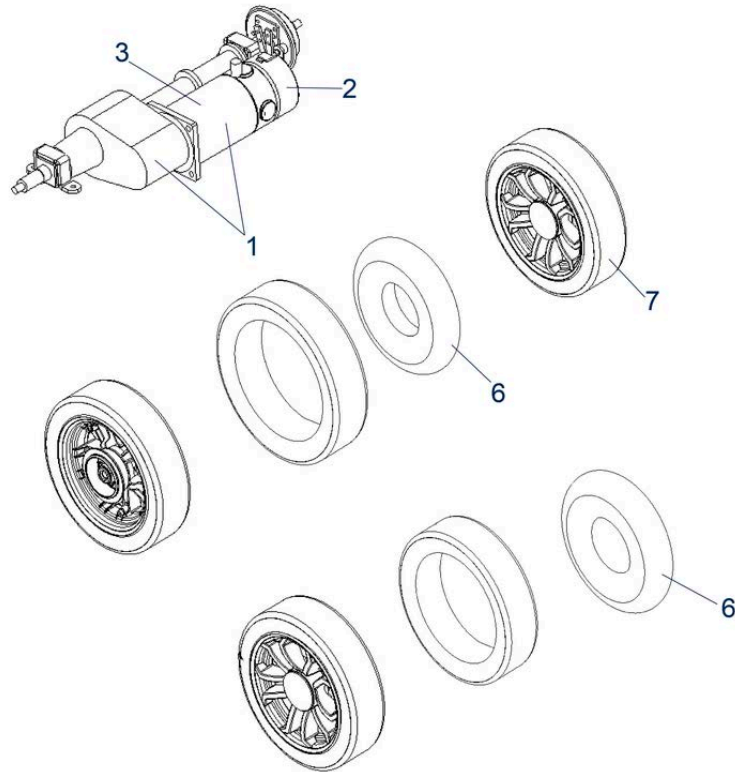

Cobra (obsolete) - Rear Wheels

Pos.	Item number	Description	Retail Price w/o VAT
1	950000830	Unit for Motor / Transmission	1.758,11 €
1	950000830-NL	Unit NL, for Motor / Transmission	1.758,11 €
2	950000875	Brake Magnetic	283,97 €
3	950000876	Motor with Magnetic Brake	1.069,45 €
6	950000852	Tubing Front / Rear	34,30 €
0	950000645	Motor Brush Kit includes 1x Set with 4x Pieces	25,75 €