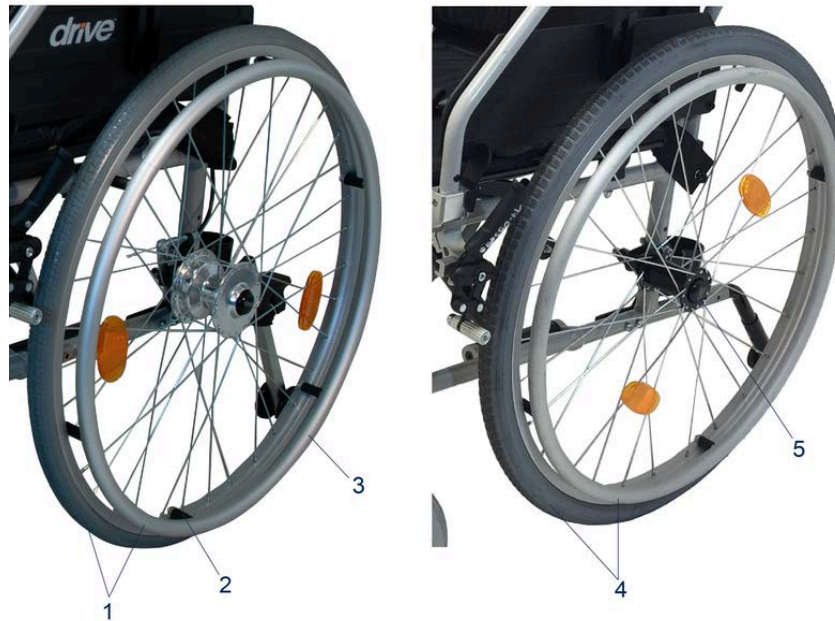

Pos.	Item number	Description	Retail Price w/o VAT
1 / 4	900700719	Handrim Wheel Without Drumbrake	146,26 €
1 / 4	900700720	Handrim Wheel With Drumbrake	146,26 €
2	900700779	Spacer incl. Screw for Hand Rim	3,30 €
3	900700767	Hand Rim	23,90 €
5	900700721	Quick Pin Axle	38,11 €