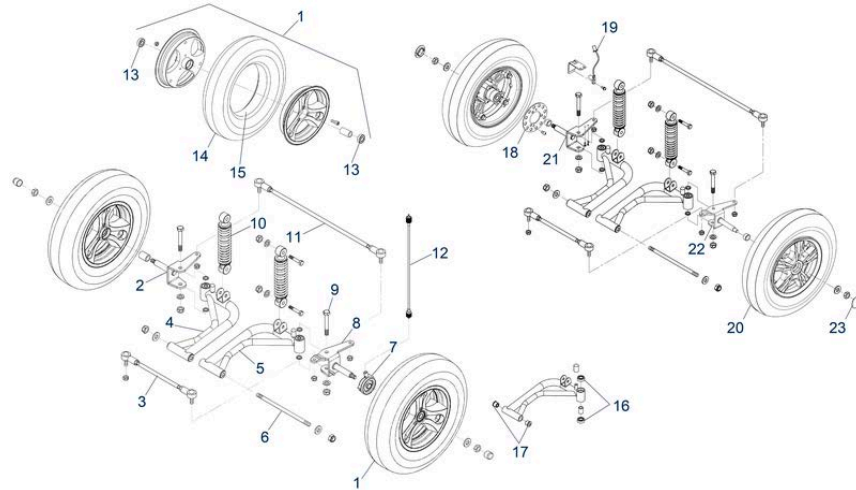

Pos.	Item number	Description	Retail Price w/o VAT
1/20	950001377	Wheel Front, cpl. as from SN: 4C2304ST6D	324,97 €
1/20	950001378	Wheel Rear, as from SN: 4C2304ST6D	286,75 €
1/20	950001620	Wheel Front, cpl. up to SN: 4C2304ST6D	324,97 €
1/20	950001651	Wheel Rear, cpl. up to SN: 4C2304ST6D	286,75 €
2/8/21/22/	950001381	Axle stub Right, as from SN: 4C2304ST6D	59,23 €
2/8/21/22/	950001382	Axle stub Left, as from SN: 4C2304ST6D	59,23 €
2/8/21/22/	950001611	Axle Stub Right, Front, up to SN: 4C2304ST6D	59,23 €
2/8/21/22/	950001612	Axle Stub Left, Front, up to SN: 4C2304ST6Dscooter	59,23 €
3/11	950001618	Rod for Long track	41,61 €
3/11	950001619	Track Rod Short	33,37 €
4/5	950001608	Suspension Right	98,16 €
4/5	950001609	Suspension Left	98,16 €
6/9	950001610	Bolts M10x230L, for Wheel Suspension	4,12 €
6/9	950001613	Bolts M10x75L, for Axle Stub	4,12 €
6/9	950001615	Bolt for shock absorbers	3,30 €
7	950001616	Tachometer up to SN: 4C2304ST6D	2,78 €
10	950001614	Suspension Front	85,49 €
12	950001617	Cable for Speedometer, up to SN: 4C2304ST6D	11,95 €
13	950001277	Bearing for Front Wheel	10,61 €
14	950001621	Tire Front	92,29 €
15	950001622	Tubing Front / Rear	28,84 €
16	950001624	Bearing for Wheel Suspension	7,93 €
17	950001623	Socket for Wheel Suspension	9,68 €
18	950001380	Preforated plate for speed sensor, as from SN: 4C2304ST6D	5,67 €
19	950001373	Spedometer from SN: 4C2304ST6D	57,17 €
23	950001587	Cover for Wheel, from SN: 4C2304ST6D	1,75 €