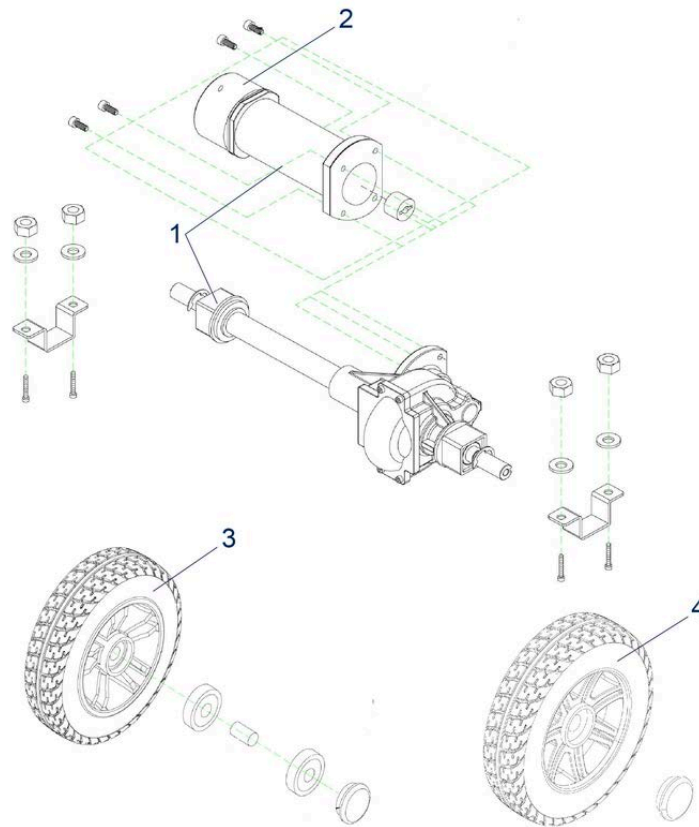

Pos.	Item number	Description	Retail Price w/o VAT
1	950000908	Motor / Transmission unit	594,83 €
2	950000936	Magnetic Brake	118,14 €
3/4	950000419	Front Wheel with Rim, PU, for Kite, cpl.	52,53 €
3/4	950000420	Wheel Rear, PU, with Rim for Kite cpl.	56,65 €
3/4	950000943	Wheel Front, PU, cpl. 200x50 8"	56,55 €
3/4	950000944	Wheel Rear, PU, cpl. 200x50 8"	56,55 €
3/4	950000945	Set of 4 Wheels Set of 4 Wheels	204,15 €
	950000947	Inner Tube in Black	18,54 €
	950000948	Tire in Black	44,81 €