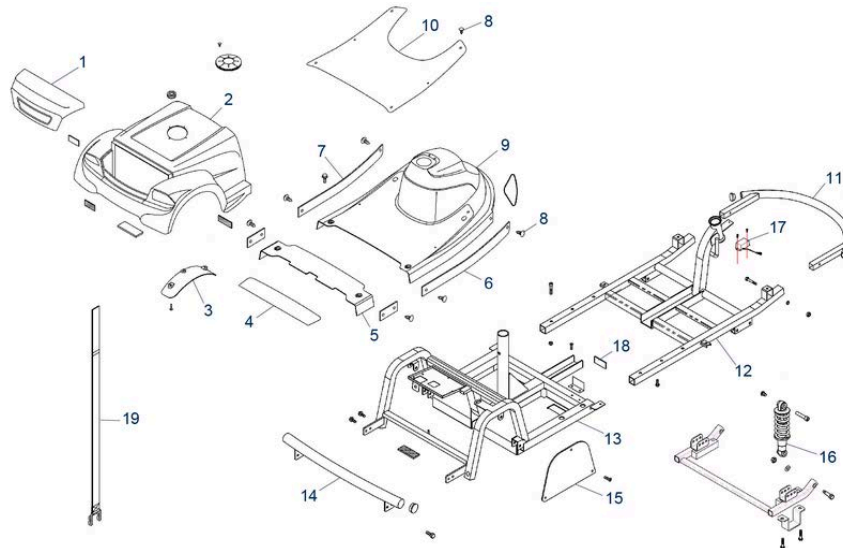

Pos.	Item number	Description	Retail Price w/o VAT
1	950001577	Cover in Anthracite, for Tail, cpl.	29,25 €
2	950001578	Shroud in Anthracite, Rear, cpl.	300,04 €
3	950001581	Fender Right	9,89 €
3	950001582	Fender Left	9,89 €
4	950001583	Styling-Stickers Extended Verison	92,07 €
5	950001576	Shroud for Front Cover	78,90 €
6	950001579	Shroud Right, for Moulding	5,15 €
7	950001580	Shroud Left, for Moudling	5,15 €
8	950001229	Clip for Foot Mat / Moulding, Front	2,68 €
9	950001574	Shroud in Anthracite, Front	353,91 €
10	950001575	Shield for Pad leg	14,11 €
11	950001565	Bumper Front, cpl.	42,44 €
12	950001564	Frame Front, cpl.	142,14 €
13	950001569	Frame Rear, cpl.	350,92 €
14	950001566	Bumper Rear	32,24 €
15	950001568	Fender für Radhaus, für Scooter ST5D Plus 3-Rad	17,20 €
16	950001567	Cushion Rear, cpl.	33,27 €
17	950001306	Limit Switch Holder Box assy. (Gyro) as from SN: 4C2208ST4D4001)/5T5D (as from SN: 4C1809ST5D4001) / ST6 (as from SN: 4C1809ST6D4001)/ ST6 (Gyro) 3-Rad (as from SN: 4C1809ST6D4001	45,22 €
17	950001376	Limit Switch Holder Box assy. (Gyro) (as from SN: 4C2208ST4D4001)/5T5D (as from SN: 4C1809ST5D4001) / ST6 (as from SN: 4C1809ST6D4001)/ ST6 (Gyro) 3-Rad (as from SN: 4C1809ST6D4001	57,57 €
18	950001242	Velcro Strap Adhesive, for Shroud, Rear	4,22 €