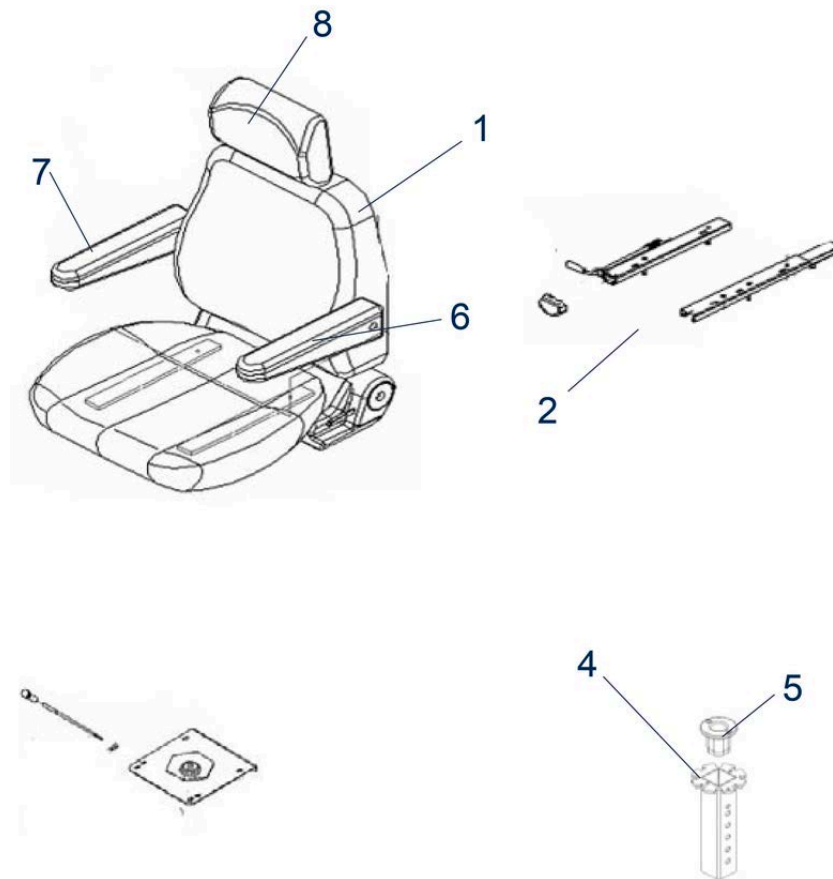

Pos.	Item number	Description	Retail Price w/o VAT
1	950000146	Seat kpl.	538,69 €
2	950000147	Slide Rail for Seat	73,13 €
4	950000070	Seat Receiver	29,25 €
5	950000149	Insert for Seat Receiver	30,08 €
6/7	950000269	Armrest Right	105,58 €
6/7	950000270	Armrest Left	105,58 €
8	950000271	Headrest	101,56 €