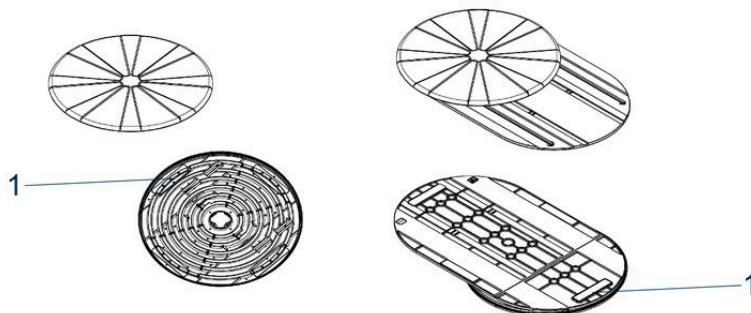

Pos.	Item number	Description	Retail Price w/o VAT
1	412100101	Rubber Cushion for Swivel Aid	3,91 €