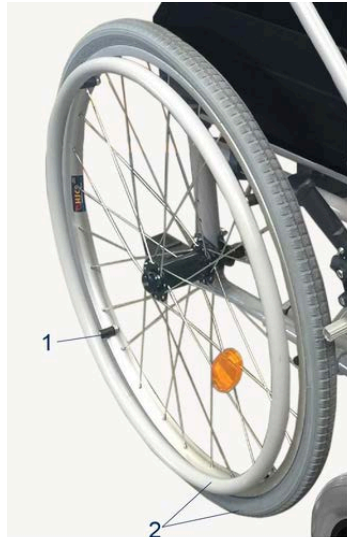

Pos.	Item number	Description	Retail Price w/o VAT
1	900700779	Spacer incl. Screw for Hand Rim	3,30 €
2 / 3	900700719	Handrim Wheel Without Drumbrake	146,26 €
2 / 3	900700720	Handrim Wheel With Drumbrake	146,26 €
4	900700767	Hand Rim	23,90 €
5	900700721	Quick Pin Axle	38,11 €