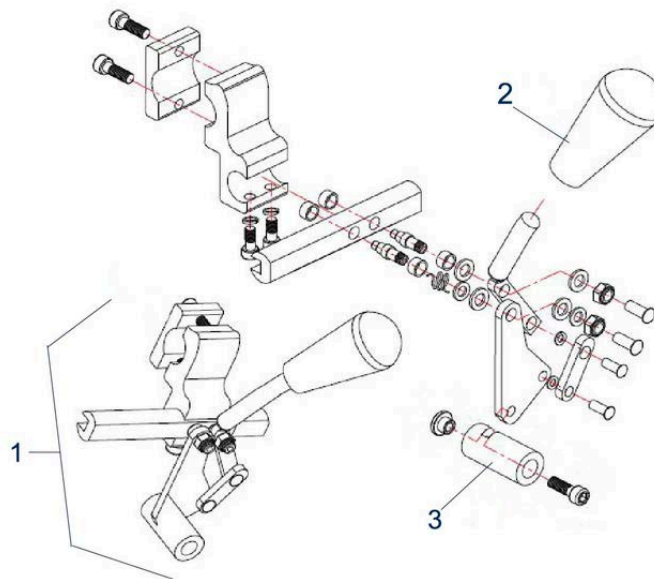

Pos.	Item number	Description	Retail Price w/o VAT
1	900100730	Parking Brake, cpl. Left	66,33 €
1	900100731	Parking Brake, cpl. Right	66,33 €
2	900100732	Handle for Parking Brake	13,39 €
3	900100733	Brake Cyllinder cpl.	13,39 €