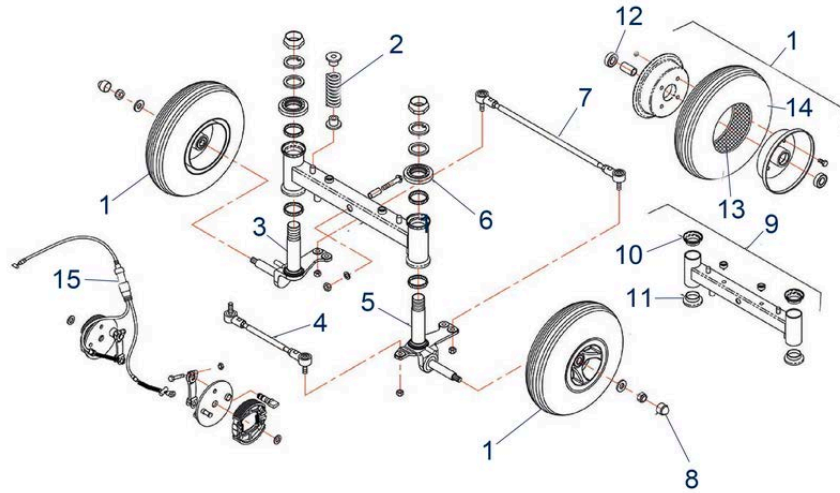

Pos.	Item number	Description	Retail Price w/o VAT
1	950001433	Wheel Front, cpl.	172,63 €
2	950001441	Spring Suspension Front	8,55 €
3/5	950001435	Axle Stub Right	73,23 €
3/5	950001436	Axle Stub Left	69,94 €
4/7	950001439	Track Rod Long	53,05 €
4/7	950001440	Track Rod Short	25,96 €
4/7	950001813	Assembly Rear, for Rod	53,05 €
6/10/11	950001438	Bearing Support Upper, with Knurling	4,22 €
6/10/11	950001444	Bearing Support Upper, for Front Axle	3,61 €
6/10/11	950001445	Bearing Support Lower, for Front Axle	3,61 €
8	950001257	Cover Cap for Wheel nut, up to SN: 4C2304ST6D	2,68 €
9	950001434	Axle Front, cpl.	61,49 €
12	950001277	Bearing for Front Wheel	10,61 €
13	950001443	Tubing Front / Rear, up to Bj. 2019	35,95 €
14	950001442	Tyres Front / Rear, up to Bj. 2019	51,91 €
15	950001459	Brake Cable cpl.	23,79 €