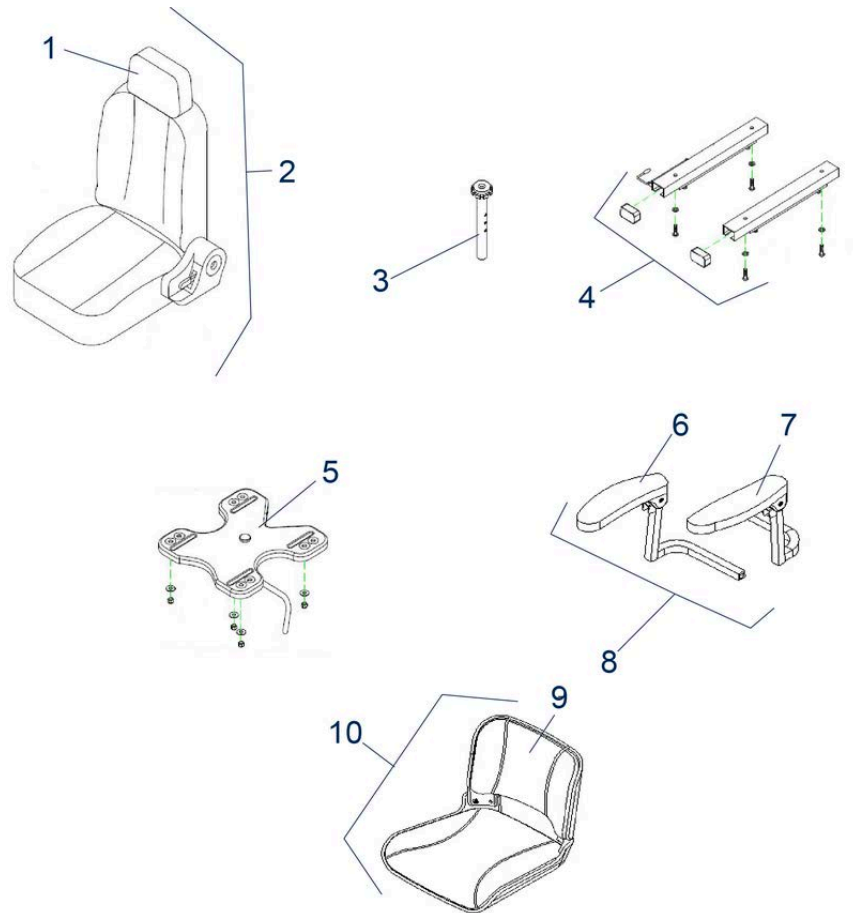

Pos.	Item number	Description	Retail Price w/o VAT
1	950500267	Head Rest	101,56 €
2/10	950000732	Seat Standard	414,06 €
2/10	950000733	Seat Captain's seat from SN 2W1352ENVOY000524	512,94 €
2/10	950000740	Seat m. Armrests and base plate complete	520,25 €
3	950000726	Receiver for Seat	43,47 €
4	950000735	Slide Rail for Seat	60,46 €
5	950000734	Base for Seat, (Swivel Plate)	296,43 €
6/7	950000736	Armrest Left, cpl. Captain Seat	86,21 €
6/7	950000737	Armrest Right, cpl. Captain Seat	86,21 €
8	950000725	Set of Armrests	172,42 €
9	950000751	Cover Back, for Seat, (standard old seat)	56,96 €