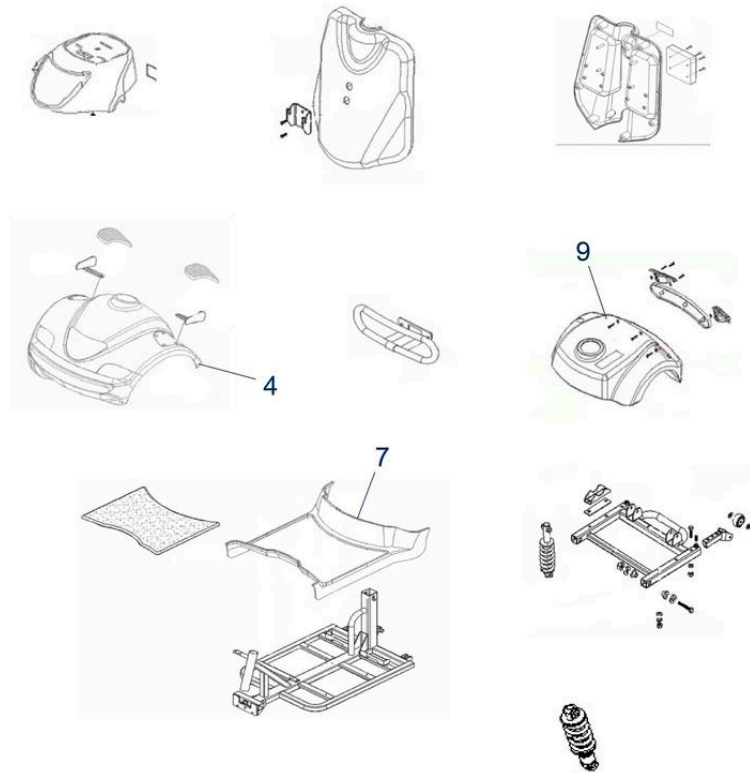

Pos.	Item number	Description	Retail Price w/o VAT
4	950000059	Shroud in Red	146,26 €
4	950000060	Shroud in Titanium	146,26 €
4	950000061	Shroud in Black	146,26 €
7	950000047	Shroud cpl. for Floor	73,13 €
	950500130	Reflector Rear	7,21 €
9	950000053	Cover in Red, for Battery	169,23 €
9	950000055	Cover in Black, for Battery	169,23 €