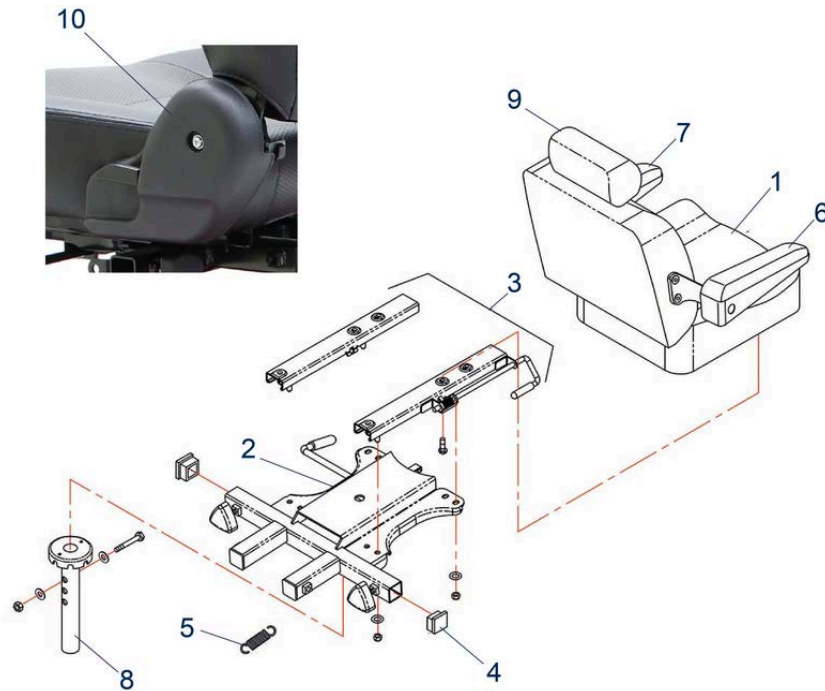

Pos.	Item number	Description	Retail Price w/o VAT
1	950001418	Seat (Without Base and Seat Adjustment)	365,65 €
2	950001458	Base for Seat, with (swivel Plate)	170,57 €
3	950001278	Seat Adjustment cpl. up to Bj. 2019	43,57 €
4	950001280	Plugs for Seat Console, up to Bj. 2019	2,68 €
5	950001279	Spring for Seat Release	3,30 €
6/7	950001463	Handrail Bracket Right	71,07 €
6/7	950001464	Handrail Bracket Left	71,07 €
8	950001129	Seat Receiver	45,84 €
9	950001483	Seat Headrest	67,67 €
10	950001867	Cover for Seat angle Adjustment	6,39 €
	950001471	Safety Belt as from SN: 4C1709...	39,76 €