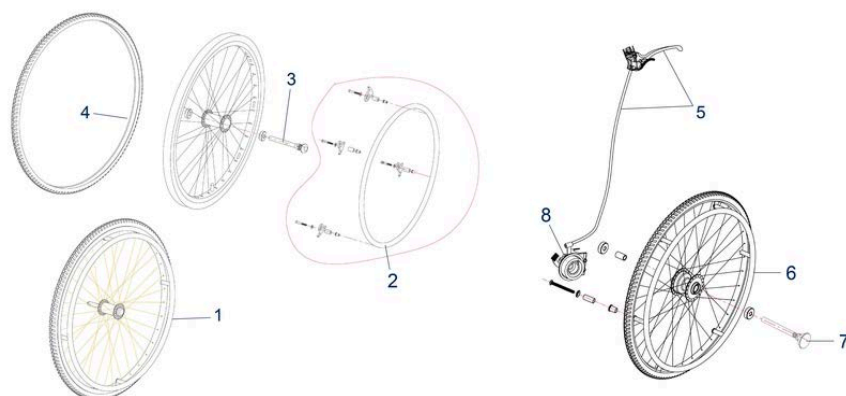

Rotec XL - Handrim w Drum Brake

Pos.	Item number	Description	Retail Price w/o VAT
1 / 6	900100738	Wheel Including Handrims without Drumbrake	146,26 €
1 / 6	900100759	Wheel Including Handrims for Drumbrake	188,08 €
2	900100739	Handrims	38,11 €
3 / 7	900100760	Quick Pin Axle for Drumbrake	38,11 €
3 / 7	900500738	Quick Pin Axle with and without Drumbrake	38,11 €
4	900100795	Tyres 24"	24,62 €
5	900100758	Brake Handle with Wire Cable	39,96 €
8	900100761	Baseplate for Drumbrake	38,73 €