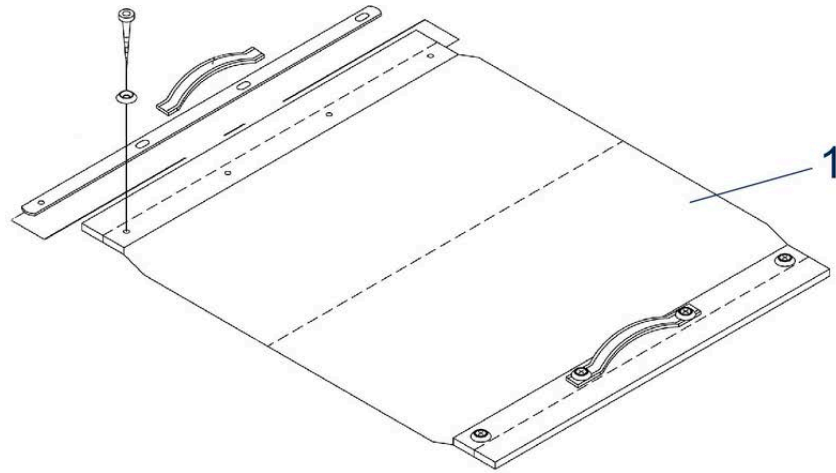

Pos.	Item number	Description	Retail Price w/o VAT
1	900700646	Upholstery 39 cm	64,99 €
1	900700647	Upholstery 42cm	64,99 €
1	900700648	Upholstery 45 cm	64,99 €
1	900700649	Upholstery 48 cm	64,99 €
1	900700650	Upholstery 51 cm	64,99 €
2	900700651	Upholstery 39 cm	70,56 €
2	900700652	Upholstery 42 cm	70,56 €
2	900700653	Upholstery 45 cm	70,56 €
2	900700654	Upholstery 48 cm	70,56 €