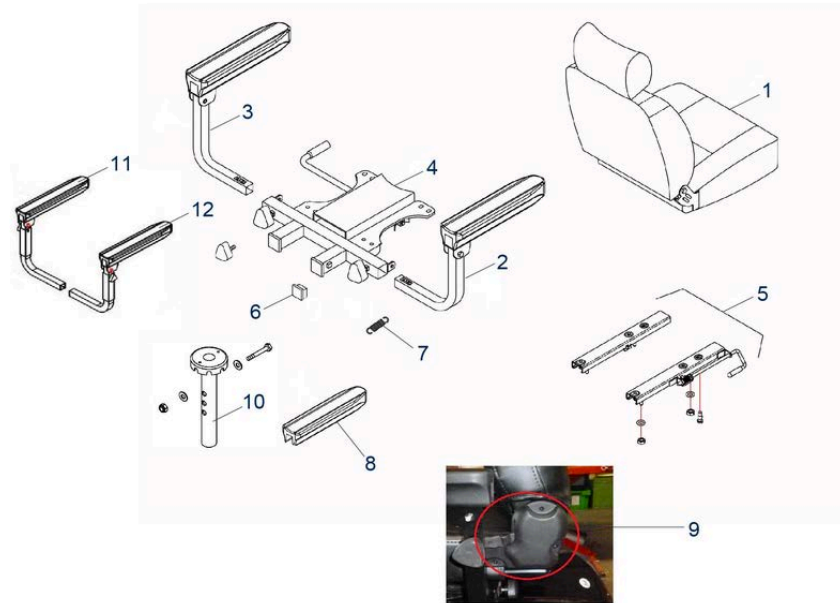

Pos.	Item number	Description	Retail Price w/o VAT
1	950001243	Seat up to Bj. 2019 scooter (Without Base and Seat Adjustment)	564,13 €
2/3	950001244	Armrest Right, cpl. up to Bj. 2019	75,09 €
2/3	950001245	Armrest Left, cpl. up to Bj.2019	75,09 €
4	950001246	Seat Base (Swivel Plate), up to Bj. 2019	167,48 €
5	950001278	Seat Adjustment cpl. up to Bj. 2019	43,57 €
6	950001280	Plugs for Seat Console, up to Bj. 2019	2,68 €
7	950001279	Spring for Seat Release	3,30 €
8	950001247	Armpad up to Bj. 2019	26,68 €
9	950001292	Shroud for Seat Adjustment Lever	3,91 €
10	950001549	Seat Holder Guide	51,19 €
11/12	950001360	Bracket Right, as from SN: 4C1701ST5D4001	64,38 €
11/12	950001361	Bracket Left, as from SN: 4C1701ST5D4001	64,38 €
	950001291	Safety Belt as From SN: 4C1707	40,48 €