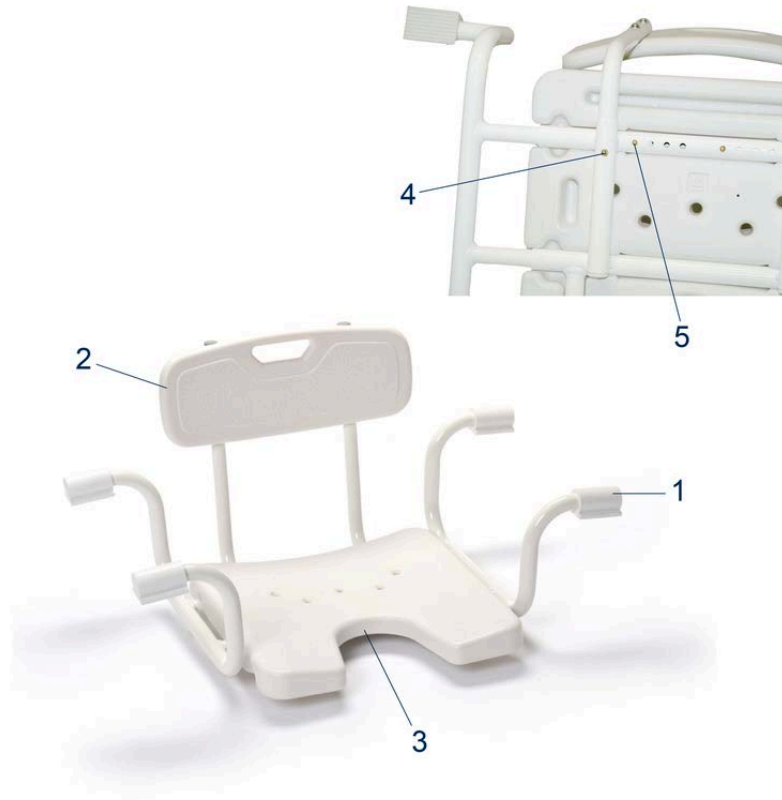

Pos.	Item number	Description	Retail Price w/o VAT
1	550400300	Rubber Pad in White	4,43 €
2	550400500	Backrest Module	14,73 €
3	550200303	Seat	21,01 €
4 / 5	550400600	Spring Clip / Button for Bob / Bobby	2,58 €
4 / 5	550400601	Spring Clip / Button Ø 7.9, for Backrest, SN: 9H...	1,03 €
4 / 5	550400602	Spring Clip / Button Ø 6.3, for Side Panel, SN: 9H	0,04 €