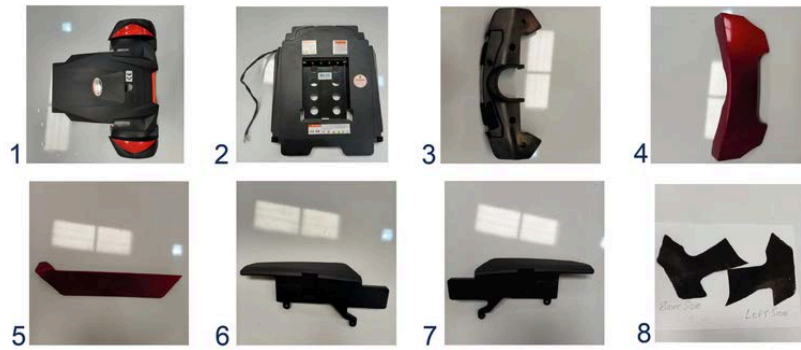

Pos.	Item number	Description	Retail Price w/o VAT
1	950002701	Rear shroud Manual Fold +	44,00 €
2	950002702	Footwell cover	185,00 €
3	950002703	Front shroud Manual Fold +	26,00 €
4	950002704	Front shroud colour trim blue	49,00 €
4	950002705	Front shroud colour trim red	49,00 €
5	950002706	Floor shroud side trim left blue	35,00 €
5	950002708	Floor shroud side trim left, red	35,00 €
5	950002707	Floor shroud side trim right, blue	35,00 €
5	950002709	Floor shroud side trim right right, red	35,00 €
6	950002710	Rear shroud side panel left	19,00 €
7	950002711	Rear shroud side panel RH right	19,00 €
8	950002764	Footrest Grips left	9,00 €
8	950002765	Footrest Grips righth	9,00 €