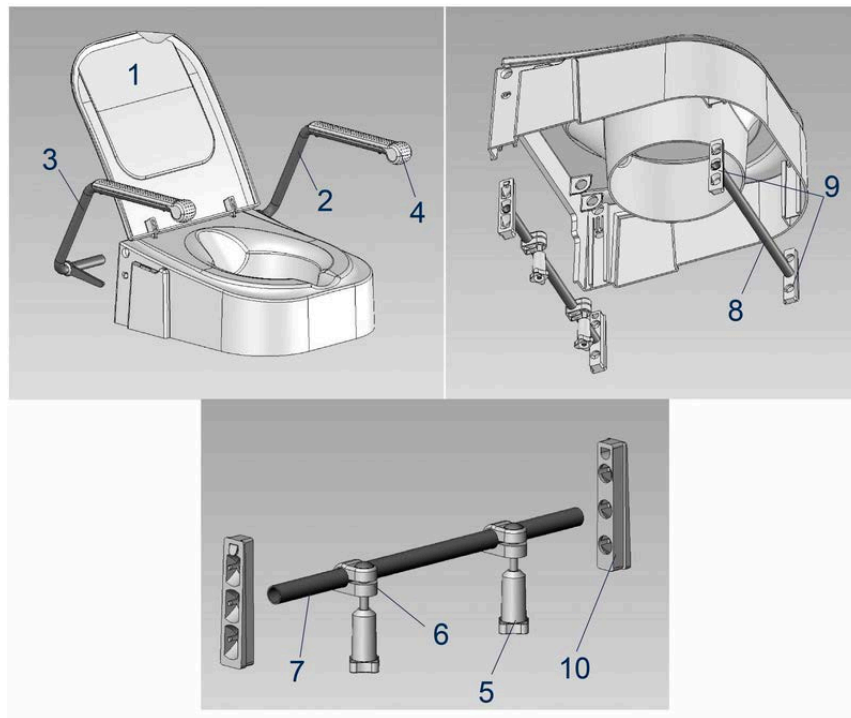

Pos.	Item number	Description	Retail Price w/o VAT
1	5200216	Cover	16,89 €
2 / 3	5200214	Armrest + Armpad in Grey Left	19,47 €
2 / 3	5200215	Armrest + Armpad in Grey Right	19,47 €
4	5200101	Armrest Pad in Grey, Incl. Screws, Made out of Plastic	7,31 €
5	10091-36	Knurled Nut in White, for Raised Toilet Seat	4,53 €
6	10091-39	M8 Threaded Bolt Incl. Adapter	3,30 €
7 / 8	5200102	Cross Bar Front Rubberised, Redesign	5,46 €
7 / 8	5200103	Cross Bar Rear, 402 mm, Redesign	5,46 €
7 / 8	5200212	Cross Bar Front, Rubberised	5,46 €
7 / 8	5200213	Cross Bar Rear	5,46 €
9 / 10	5200006	Insert Front, Redesign	4,74 €
9 / 10	5200206	Insert Front	4,74 €
9 / 10	5200207	Insert Rear, with Clips	5,15 €
	520500010	Top Fixiation Kit TSE 120 to TSE 120 Plus / TSE 150 to TSE 150 Plus	15,45 €
	520500014	Retrofit Set Includes (2 x Handle Nut + 2 x Hexagon Head Screw), TSE 120/150 Plus to TSE 120/150	13,39 €