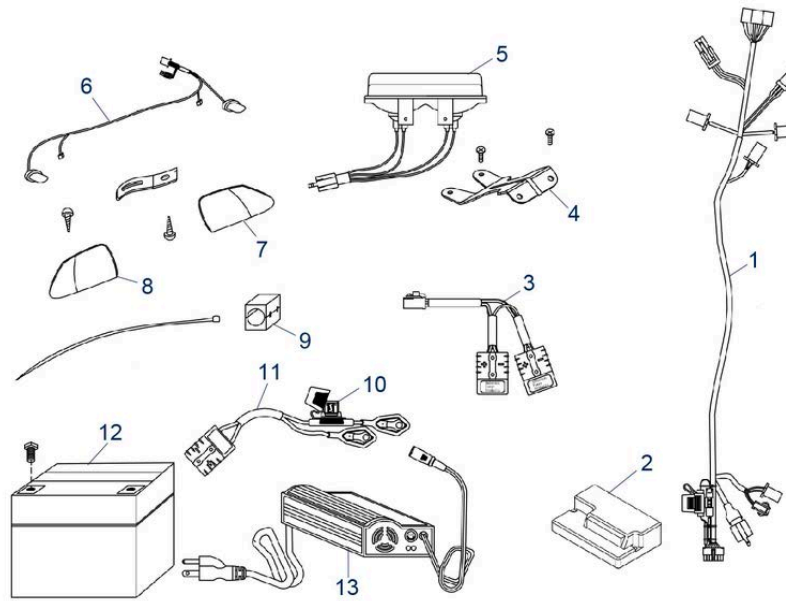

Pos.	Item number	Description	Retail Price w/o VAT
1	950001556	Wire Harness für Scooter ST5D Plus 3-Rad	175,20 €
2	950001555	Controller 120A, RHINO II	653,54 €
3	950001557	Wire for Battery	81,27 €
4	950001563	Holder for Head Lamp	2,16 €
5	950001559	Head Lamp cpl.	86,52 €
6	950001560	Wire Rear, for Turn Signal	75,09 €
7	950001561	Turn Signal Right, Rear	26,37 €
8	950001562	Turn Signal Left, Rear	26,37 €
9	950001266	Ferrit for Motor Cable, up to Bj. 2019	12,26 €
10	950001233	Fuse 70A	13,39 €
11	950001558	Wire for Battery Output	72,31 €
12	950000026	Battery 12V, 80/85 Ah (Pair Only)	364,11 €
13	950001274	Charger c-Go 24 V / 8 Amp, up to Bj. 2019	182,62 €
0	950001231	Fuse 10A	2,78 €