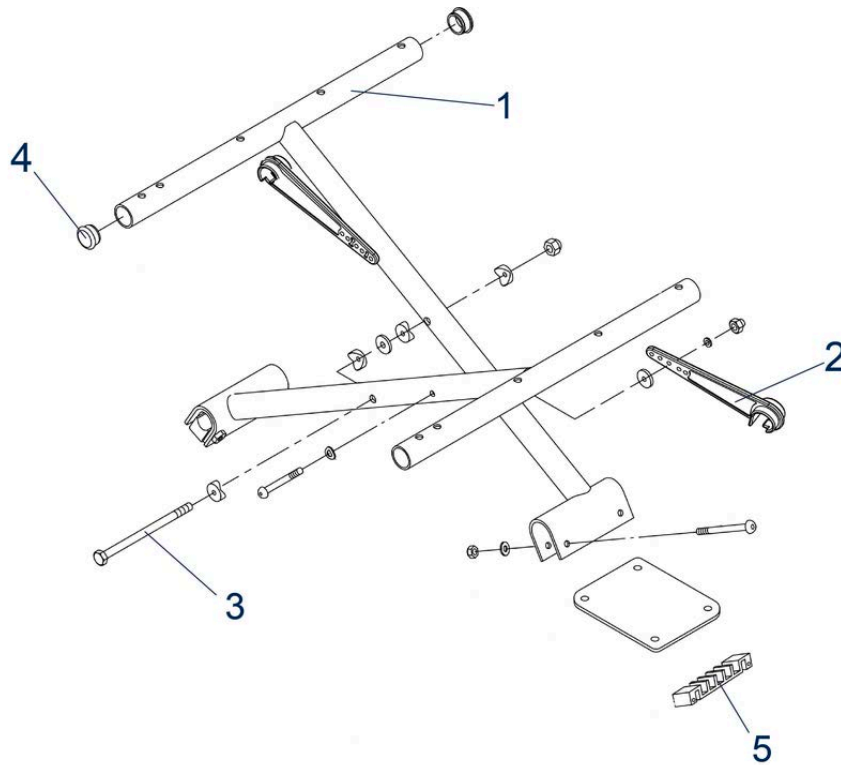

Pos.	Item number	Description	Retail Price w/o VAT
1	900250513	Cross Brace SW 45 cm	74,47 €
2	900250516	Lever for Retaining, for Cross Brace	15,55 €
3	900250517	Screw Centre, for Cross Brace	2,47 €
4	900700645	End Cap for Cross Brace	6,18 €
5	900250534	Cross Brace for Bearing, for Scissor Bracket	2,47 €