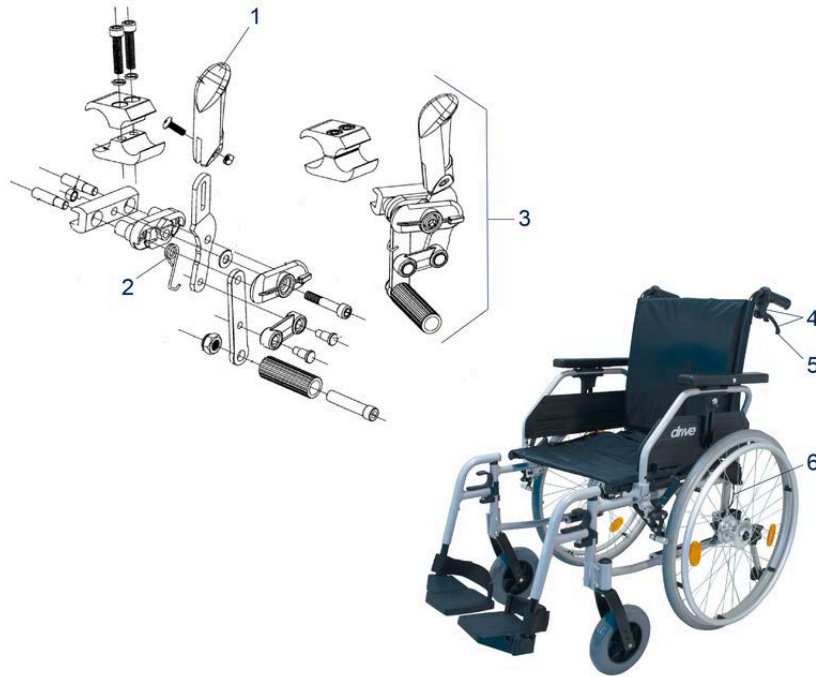

Pos.	Item number	Description	Retail Price w/o VAT
1	910350428	Lever for Parking Brake	6,18 €
2	900700738	Brake Spring Left	3,91 €
2	900700739	Brake Spring Right	3,91 €
3	900700736	Wheel Lock, cpl. Left	26,68 €
3	900700737	Wheel Lock, cpl. Right	26,68 €
4	900700774	Handle, Ass`y, Attendant Brake, (W/O Bowden Cable) Left	12,77 €
4	900700775	Handle, Ass`y, Attendant Brake, (W/O Bowden Cable) Right	12,77 €
5	900700778	Brake Handle Includes 1x Pair	14,37 €
6	900700772	Bowden Cable in Black, Left / Right	15,24 €