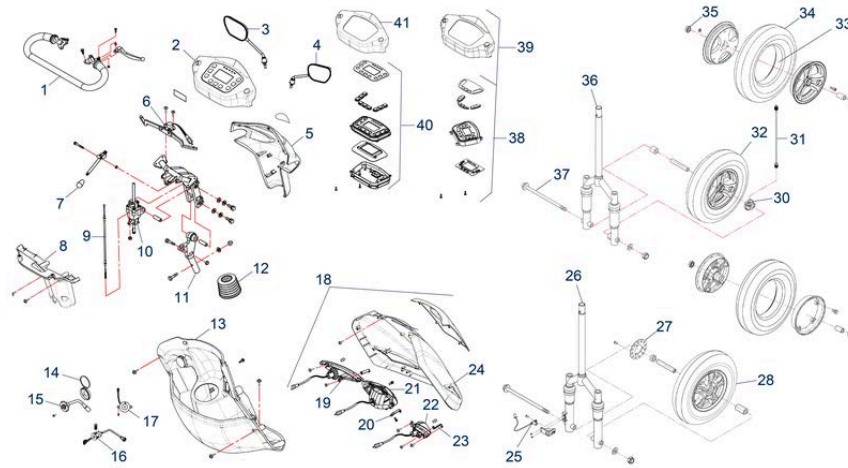

Bluster 3 (ST6 3-Wheel) - Tiller Assembly

Pos.	Item number	Description	Retail Price w/o VAT
1	950001719	Grip for Handle Bar	96,82 €
2	950001678	Housing for Display / Control Panel, cpl. up to SN: 4C2304ST6D	522,42 €
3	950001201	Rear-view mirror Left	38,63 €
4	950001202	Rear-View Mirror Right	38,63 €
5	950001605	Shroud in Anthracite	86,31 €
5	950001712	Shroud in Red	63,65 €
6	950001637	Lever Wig-Wag, cpl.	77,77 €
7	950001298	Button Handle	4,43 €
8	950001625	Shroud for Inner Tiller	49,23 €
9	950001273	Cable for Steering Adjustment	6,28 €
10	950001272	Locking Mechanism for Steering Adjustment, up to Bj.2019	91,16 €
11	950001680	Joint B Steering adj. lower	65,10 €
12	950001204	Dust Cover	5,25 €
13	950001626	Shroud Inner, Front	139,26 €
14	950001681	Protective-Cover for Charger	3,61 €
15	950001636	Socket for Charging	43,57 €
15	950001682	Wire (XLR Plug), as from SN 4C1804ST6D3001	42,23 €
16	950001211	Switch for Ignition, with 2x Keys	37,49 €
17	950001405	Horn	10,30 €
18	950001601	Shroud in Red, cpl. with Headlight	279,75 €
18	950001606	Shroud in Anthracite, cpl. with Headlight	279,75 €
19	950001633	Indicator Left	30,80 €
20	950001634	Bracket for Headlight	1,85 €
21	950001629	Headlight	111,86 €
22	950001631	Indicator Right	30,80 €
23	950001635	Bracket for Indicator	1,85 €