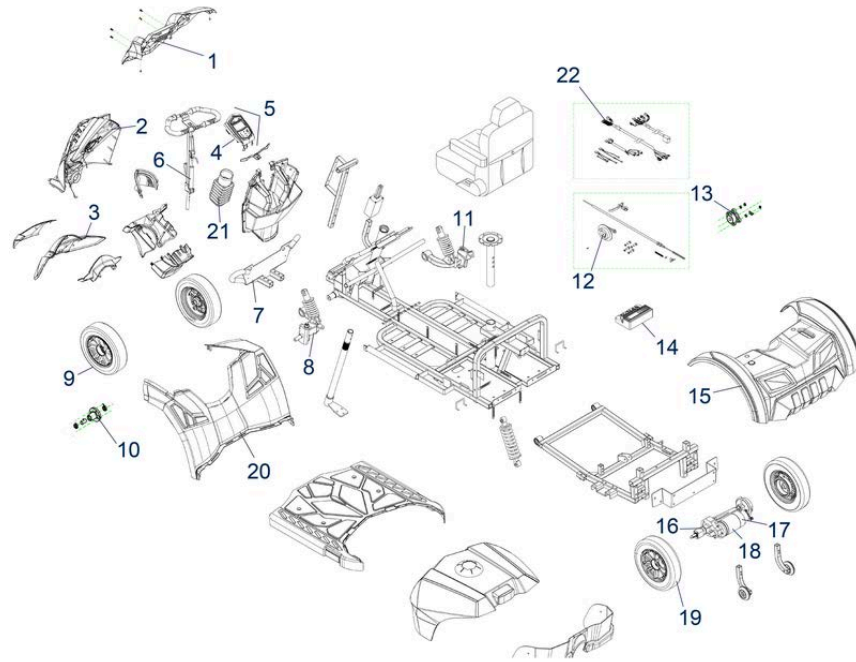

Pos.	Item number	Description	Retail Price w/o VAT
1	950002015	Cover for front Bumper	185,50 €
2	950002014	Shroud Front, in Red, for Tiller,18	595,24 €
3	950002012	Cover for Handle Adjustment	40,58 €
3	950002019	Shroud in Grey, for Cover	178,50 €
4	950002001	Display for Circuit Board	296,74 €
5	950002020	Cover Upper, assy, for Handle bar	36,36 €
6	950002018	Oil Pressure Stick	51,50 €
7	950002011	Bumper Front	86,01 €
8/11	950000827	Suspension Left	87,34 €
8/11	950000828	Suspension Right	87,34 €
9/19	950002002	Tire in Black, Front, with 100/80-10	92,70 €
9/19	950002009	Tire Rear	102,59 €
10	950002004	Axle Collar assy, for Front Wheel	84,46 €
12	950002016	Axle Collar	94,04 €
13	950002017	Axle Collar	51,19 €
14	950002003	Controller Dynamic RHINO II, with 180A	520,25 €
14	950002005	Controller NL, Dynamic, 18 Km/h	582,36 €
15	950000848-NL	Shroud NL, in Red, Rear, assy, 18 NL	358,85 €
15	950002013	Shroud in Grey, Rear, assy, 77	358,85 €
16	950002006	Transaxle NL, 18 Km/h	1.068,93 €
17	950002008	Brake NL, 18 Km/h, Electro-Magnetic	283,97 €
17	950000875	Brake Magnetic	283,97 €