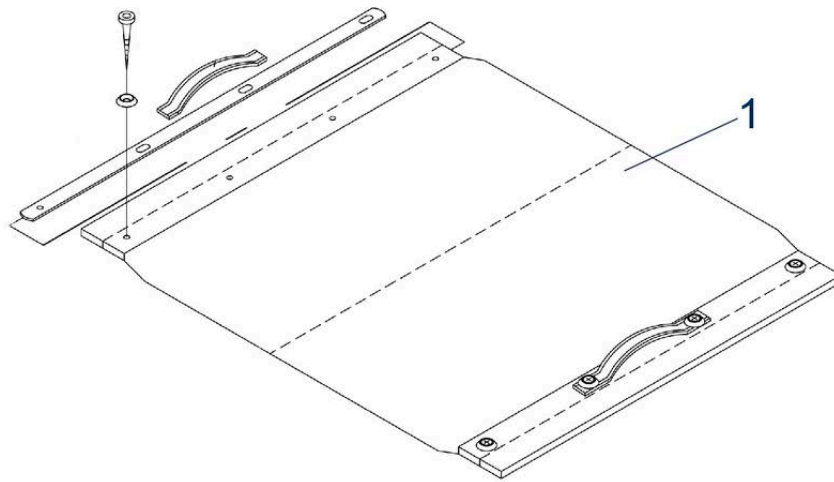

Pos.	Item number	Description	Retail Price w/o VAT
1	900250518	Upholstery SW: 38 cm	64,99 €
1	900250519	Upholstery SW: 42 cm	64,99 €
1	900250520	Upholstery SW:45 cm	64,27 €
1	900250521	Upholstery SW: 48 cm	64,27 €
1	900250522	Upholstery SW: 51 cm	64,27 €
2	900250501	Upholstery SW: 45 cm	70,56 €
2	900250523	Upholstery SW: 39 cm	70,56 €
2	900250524	Upholstery SW: 42 cm	70,56 €
2	900250525	Upholstery SW: 48 cm	70,56 €