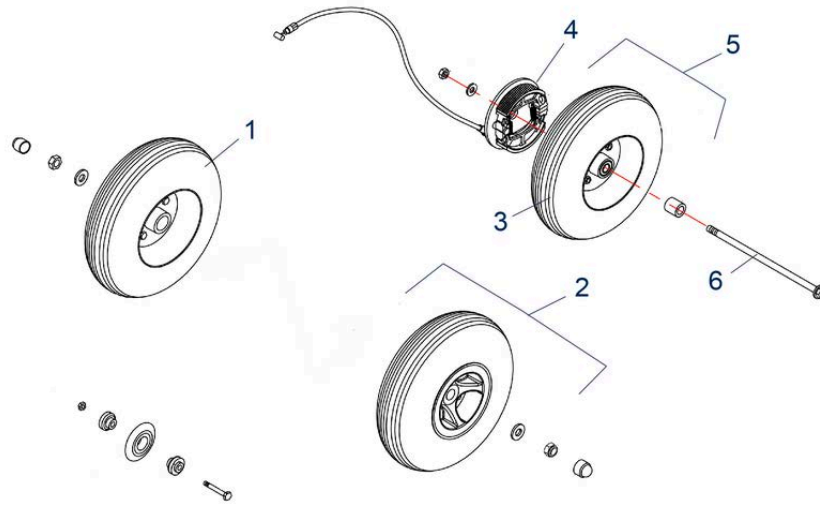

Pos.	Item number	Description	Retail Price w/o VAT
1	950001535	Tyres Rear, up to Bj. 2019	127,93 €
2	950001533	Wheel Rear, cpl. up to Bj. 2019	209,91 €
3	950001442	Tyres Front / Rear, up to Bj. 2019	51,91 €
4	950001532	Brake Front, up to Bj. 2019	98,88 €
5	950001530	Wheel Front, cpl. up to Bj. 2019	392,95 €
6	950001531	Wheel Axle Front, up to Bj. 2019	27,60 €
0	950001536	Tubing Rear, up to Bj. 2019	11,02 €
0	950001443	Tubing Front / Rear, up to Bj. 2019	35,95 €