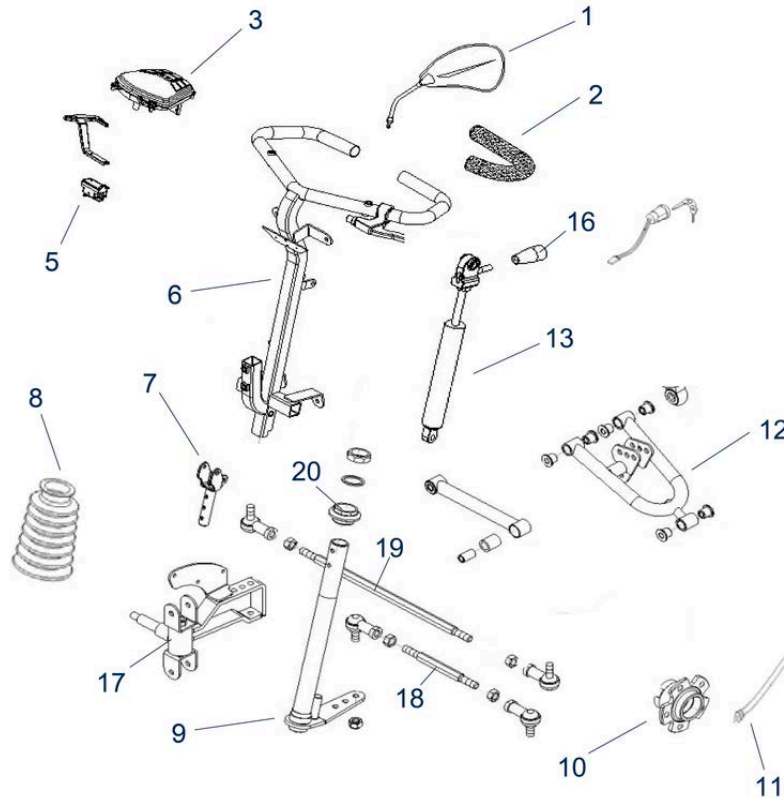

Pos.	Item number	Description	Retail Price w/o VAT
1	950000130	View mirror Rear, Left	48,72 €
1	950000179	View Mirror Rear, Right	48,72 €
2	950000159	Grip made of Rubber	9,68 €
3	950000007	Display / Control Panel from SN: 5H1505SUPRE400001	426,42 €
5	950000266	Controller for Speed	101,56 €
6	950000160	Tube for Tiller Support, cpl.	146,26 €
7	950000259	Bracket for tiller	48,72 €
8	950000112	Cover for Dust	39,35 €
9	950000197	Steering Head Tube	57,78 €
10	950000277	Hub Left	94,66 €
10	950000278	Hub Right	94,66 €
11	950000167	Cable for Spedometer	39,04 €
12	950000116	Suspension Arm Upper, Left	58,61 €
13	950000161	Gas Pressure Damper for Tiller	97,44 €
16	950000286	Lever for Release	10,71 €
17	950000156	Wheel Receiver Left	64,17 €
17	950000195	Wheel Receiver Right	64,17 €
18/19	950000282	Rod Long	98,78 €
18/19	950000283	Rod Short	83,12 €