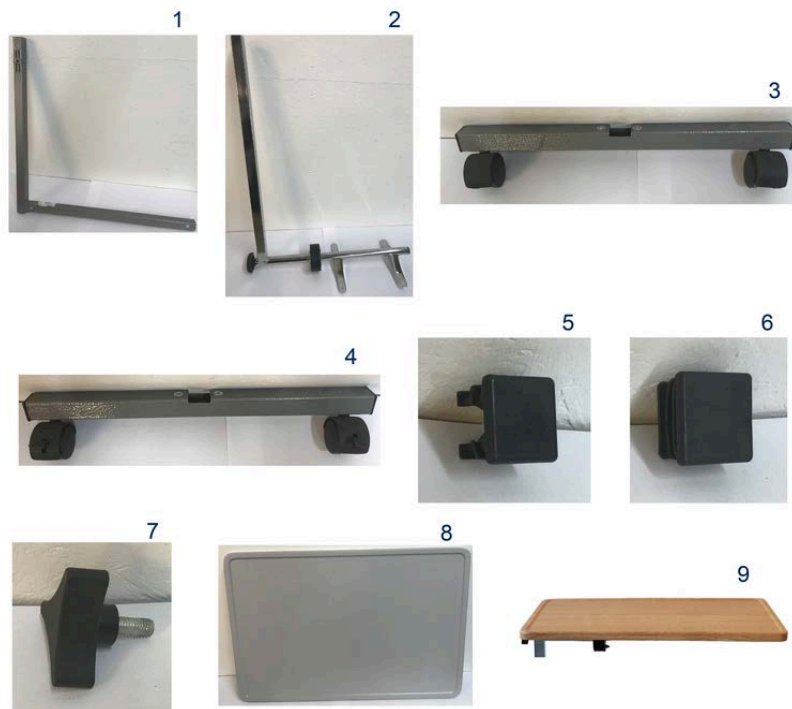

Pos.	Item number	Description	Retail Price w/o VAT
1/2	860000015	Support for Welding Group (external) + pipe plug	4,53 €
1/2	860000016	Support for Welding Group (internal) + triangle knob + stationary seat + fixed tooth + table support	32,65 €
3/4	860000012	Castor with Brake	4,53 €
3/4	860000013	Castor without Brake	4,53 €
5/6	860000010	Pipe Plug (30x30)	2,27 €
5/6	860000011	Pipe Plug (25,4x25,4)	2,27 €
8/9	860000017	Integrated forming table (600x400T18.5)	24,41 €
8/9	860000018	Integrated forming table Wood Design	30,08 €
7	860000014	Triangle Knob (42,6x41xM8)	2,27 €