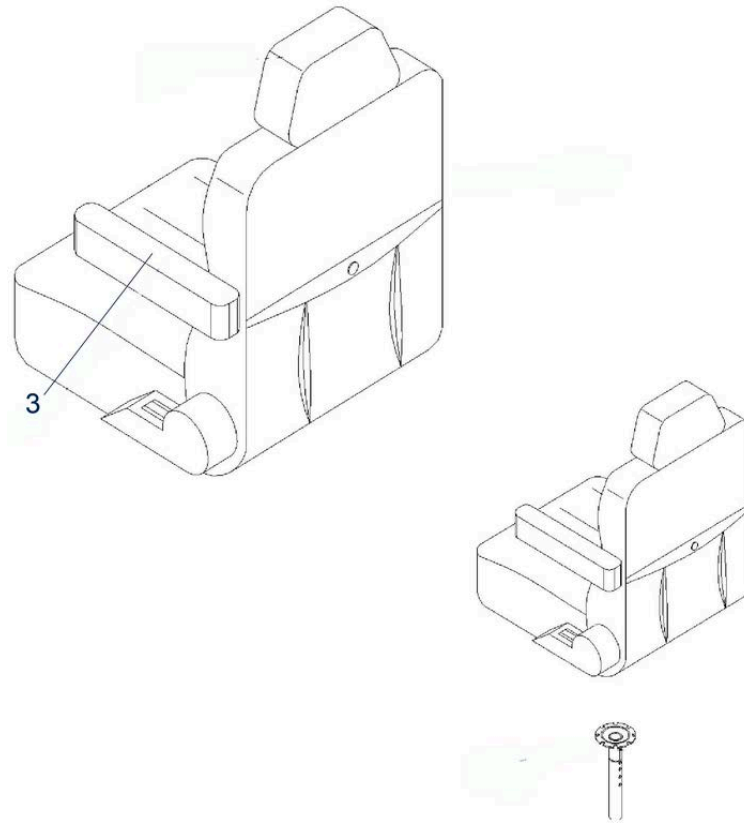

Pos.	Item number	Description	Retail Price w/o VAT
3	950000666	Armpad	43,67 €