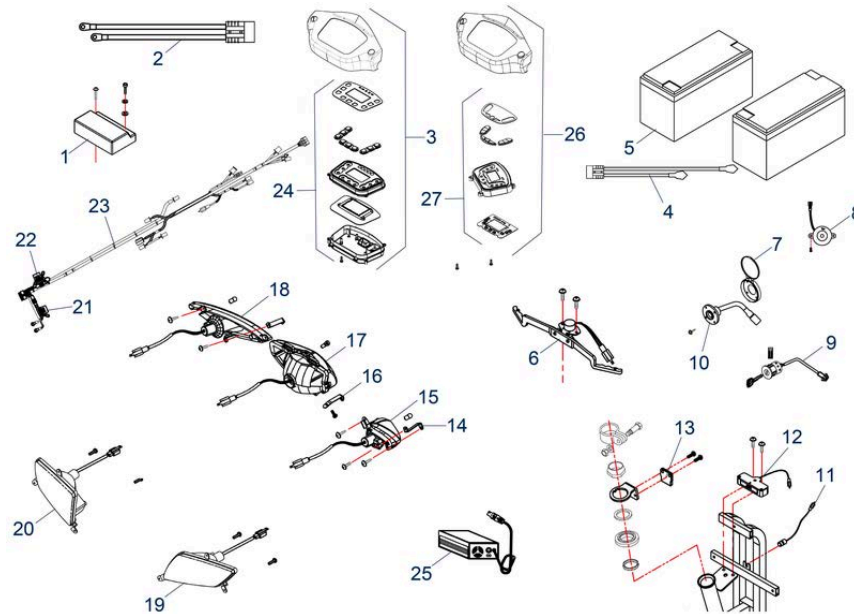

Bluster 3 (ST6 3-Wheel) - Electronics

Pos.	Item number	Description	Retail Price w/o VAT
1	950001718	Controller RHINO II, 160A, as from SN: 4C1806	668,78 €
2	950001659	Connector Cable for Control Unit	71,69 €
3	950001678	Housing for Display / Control Panel, cpl. up to SN: 4C2304ST6D	522,42 €
4	950001660	Cable for Battery	84,87 €
5	950000026	Battery 12V, 80/85 Ah (Pair Only)	364,11 €
6	950001637	Lever Wig-Wag, cpl.	77,77 €
7	950001681	Protective-Cover for Charger	3,61 €
8	950001405	Horn	10,30 €
9	950001211	Switch for Ignition, with 2x Keys	37,49 €
10	950001682	Wire (XLR Plug), as from SN 4C1804ST6D3001	42,23 €
10	950001636	Socket for Charging	43,57 €
11	950001658	Sensor for Temperature	23,38 €
12	950001376	Limit Switch Holder Box assy. (Gyro) (as from SN: 4C2208ST4D4001)/5T5D (as from SN: 4C1809ST5D4001) / ST6 (as from SN: 4C1809ST6D4001)/ ST6 (Gyro) 3-Rad (as from SN: 4C1809ST6D4001	57,57 €
12	950001306	Limit Switch Holder Box assy. (Gyro) as from SN: 4C2208ST4D4001)/5T5D (as from SN: 4C1809ST5D4001) / ST6 (as from SN: 4C1809ST6D4001)/ ST6 (Gyro) 3-Rad (as from SN: 4C1809ST6D4001	45,22 €
12	950001288	Switch (Mushroom Button)	68,60 €
12	950001281	Switch (Semicircular Button)	68,60 €
13	950001289	Switch for Trigger Limit	7,42 €
14	950001635	Bracket for Indicator	1,85 €