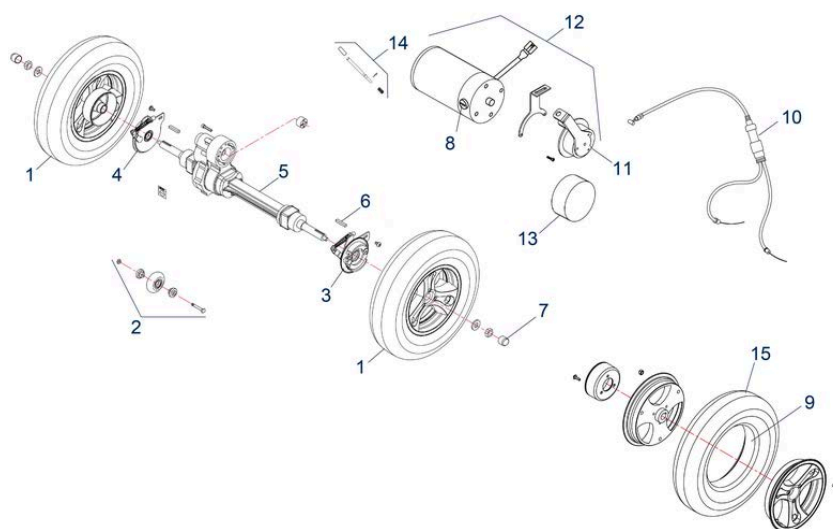

Bluster 3 (ST6 3-Wheel) - Rear Wheels

Pos.	Item number	Description	Retail Price w/o VAT
1	950001651	Wheel Rear, cpl. up to SN: 4C2304ST6D	286,75 €
1	950001378	Wheel Rear, as from SN: 4C2304ST6D	286,75 €
2	950001265	Anti-Tip Wheel cpl.	8,14 €
3	950001269	Brake Right, cpl. from SN:4C2304ST6D	76,84 €
3	950001652	Brake Right, cpl. up to SN: 4C2304ST6D	97,75 €
4	950001653	Brake Left, cpl. up to SN: 4C2304ST6D	97,75 €
4	950001270	Brake Left, cpl. from SN: 4C2304ST6D	76,84 €
5	950001671	Transmission cpl.	664,35 €
6	950001669	Wedge for Transmission, 5x30, up to Bj. 2019	1,85 €
7	950001257	Cover Cap for Wheel nut, up to SN: 4C2304ST6D	2,68 €
8	950001150	Screw Plug up to Bj. 2019	11,54 €
9	950001622	Tubing Front / Rear	28,84 €
10	950001654	Brake Cable up to SN: 4C2304ST6D	26,06 €
10	950001271	Brake Cable cpl. from SN:4C2304ST6D	50,16 €
11	950001655	Magnetic Brake	358,85 €
12	950001706	Motor 15 km/h	1.133,00 €
13	950001708	Cover for Magnetic Brake	7,42 €
14	950001679	Lever Clutch assy	10,71 €
15	950001694	Tire Rear	92,29 €
0	950001262	Coupler for Transmission/Motor	7,73 €
0	950001266	Ferrit for Motor Cable, up to Bj. 2019	12,26 €
0	950001707	Motor-Brush-Kit 15 Km/h	41,92 €
0	950001587	Cover for Wheel, from SN: 4C2304ST6D	1,75 €