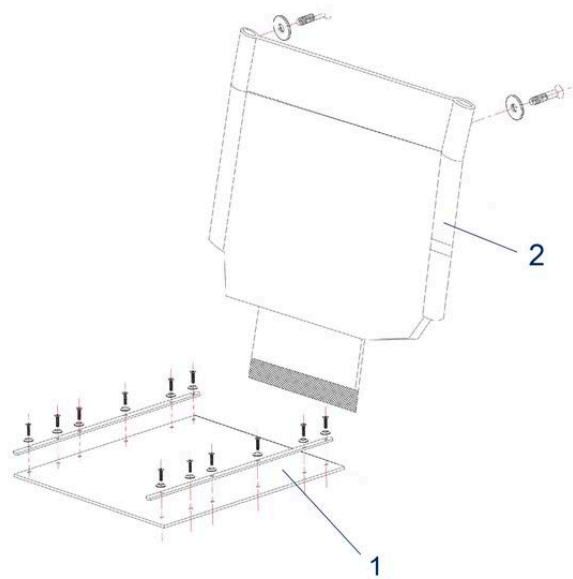

Pos.	Item number	Description	Retail Price w/o VAT
1	900100718	Seat Upholstery, cpl. 38 cm	56,96 €
1	900100719	Seat Upholstery, cpl. 41 cm	56,96 €
1	900100720	Seat Upholstery, cpl. 43 cm	56,96 €
1	900100721	Seat Upholstery, cpl. 45 cm	56,96 €
1	900100722	Seat Upholstery, cpl. 48 cm	56,96 €
1	900100723	Seat Upholstery, cpl. 50 cm	56,96 €
1	900100765	Seat Upholstery, cpl. 52 cm	56,96 €
1	900100766	Seat Upholstery, cpl. 54 cm	56,96 €
1	900100784	Seat Upholstery, cpl. 56 cm XL, up to SN: 2A1801...	56,96 €
1	900100791	Seat Upholstery, cpl. 61 cm XL, up to SN: 2A1801...	77,15 €
1	900100793	Seat Upholstery, cpl. 51 cm XL, up to SN: 2A1801...	77,15 €
1	900300107	Seat Upholstery, cpl. 51 cm XL, From SN: 2A1801 (Seat Depth 460 mm)	55,52 €
1	900300108	Seat Upholstery, cpl. 56 cm XL, as From SN: 2A1801 (Seat Depth 460 mm)	55,52 €
1	900300109	Seat Upholstery, cpl. 61 cm XL, as From SN: 2A1801 (Seat Depth 460 mm)	55,52 €
2	900100724	Backrest Upholstery, cpl. 38 cm	62,21 €
2	900100725	Backrest Upholstery, cpl. 41 cm	62,21 €