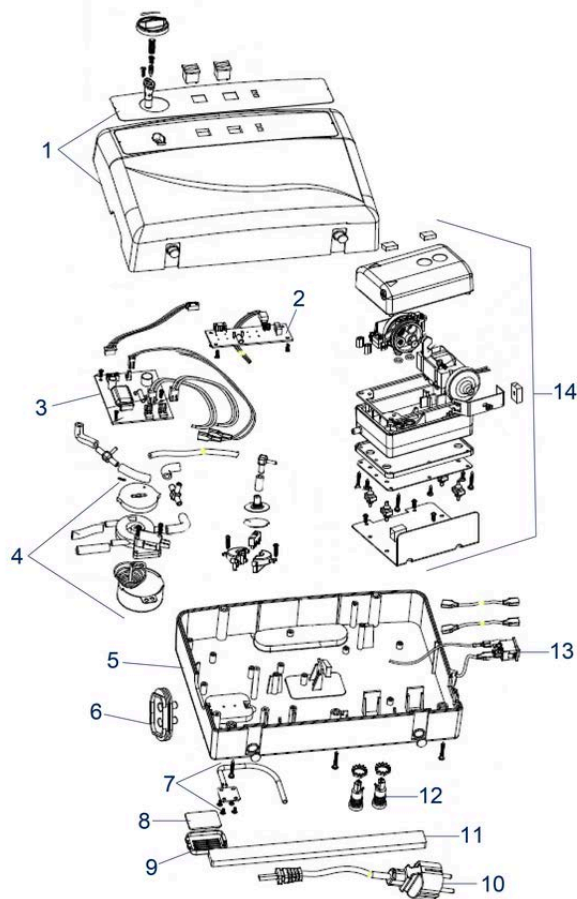

Pos.	Item number	Description	Retail Price w/o VAT
1/5	820000215	Housing Rear, for Power Unit	18,54 €
1/5	820000216	Housing Front, for Power Unit with Display	32,65 €
2/3	820000210	Upper Board for Upper Board	26,57 €
2/3	820000211	Lower Board for Lower Board	23,28 €
4	820000221	Actuator für Wechseldruck, für Aggregat	14,21 €
6	820000219	Connector for Power Unit	0,41 €
7	820000217	Hook Set for Power Unit	1,96 €
8	820000212	Air Filter On Power Unit	0,21 €
9	820000213	Cover for Air Filter, on power Unit	0,41 €
10	820000214	Mains Plug for Power Unit	12,98 €
11	820000220	Vibration Protection for Housing of Power Unit	0,21 €
12	820000218	Fuse Glass Tube, with Holder, for Power Unit	2,27 €
13	820000209	On / Off Switch for Power Unit	1,85 €
14	820000208	Compressor for Power Unit	25,96 €