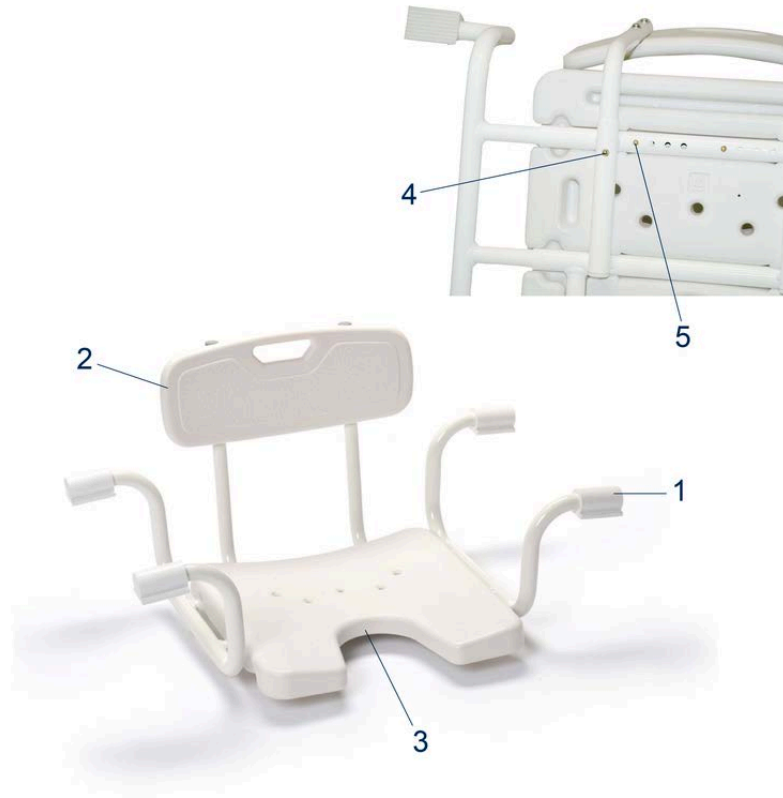

Pos.	Item number	Description	Retail Price w/o VAT
1	550400300	Rubber Pad in White	4,43 €
2	550400500	Backrest Module	14,73 €
3	550200303	Seat	21,01 €
4 / 5	550400600	Spring Clip / Button for Bob / Boby	2,58 €
4 / 5	550400601	Spring Clip / Button Ø 7.9, for Backrest, SN: 9H...	1,03 €
4 / 5	550400602	Spring Clip / Button Ø 6.3, for Side Panel, SN: 9H	0,04 €