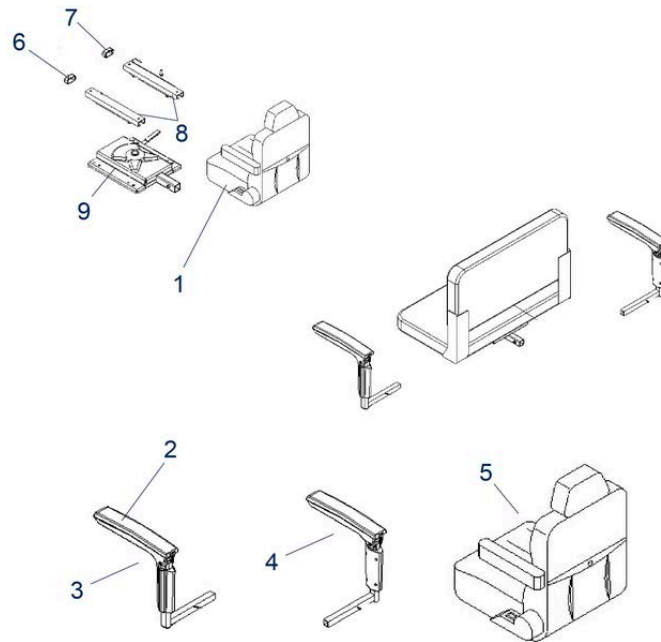

Pos.	Item number	Description	Retail Price w/o VAT
1	950000624	Seat cpl.	905,47 €
2	950000666	Armpad	43,67 €
3/4	950000642	Armrest Right	120,51 €
3/4	950000643	Armrest Left	120,51 €
5	950000654	Seat with Backrest and armpad	607,70 €
6/7	950000684	Cap Left	2,47 €
6/7	950000685	Cap Right	2,47 €
8	950000683	Slide Rail for Seat	73,13 €
9	950000686	Base for Seat	284,38 €