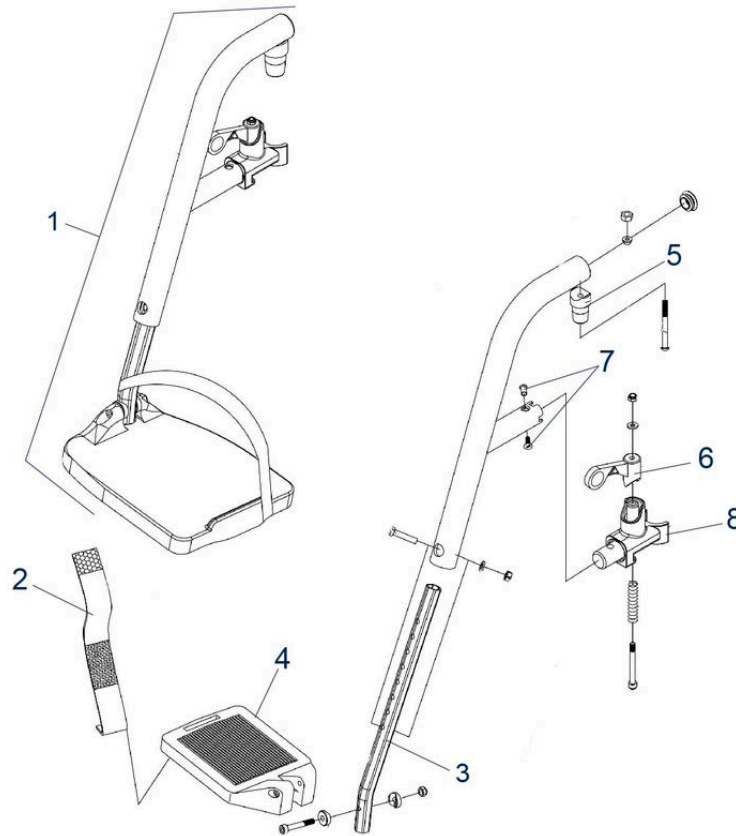

Pos.	Item number	Description	Retail Price w/o VAT
1	900250507	Footrests Includes 1x pair consisting of 900250508 and 900250509	149,14 €
1	900250508	Footrest Left, cpl.	74,47 €
1	900250509	Footrest Right, cpl.	74,47 €
2	900700637	Heel Loop Right	9,27 €
2	900700638	Heel Loop Left	9,27 €
3	900700633	Tube for Adjustment, up to SN: 1M1410200000	19,67 €
4	900250510	Footplate	31,21 €
5	900700634	Locating Bolts	13,49 €
6	900700636	Lever for Footrest	11,02 €
6	900700668	Lever for Elevating Legrest	11,02 €
7	900700672	Screws for Fixing, for Footrest Interlock	3,19 €
8	900700635	Slide Block / Lock Y-Shaped, for Footrest	31,72 €