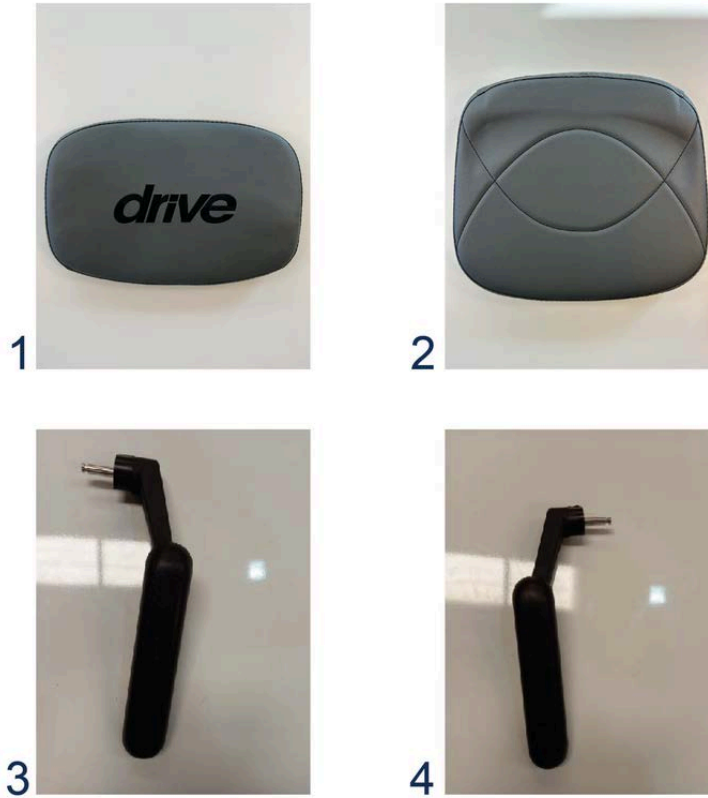

Pos.	Item number	Description	Retail Price w/o VAT
1	950002731	Seat Backrest Cushion Manual Fold +	69,00 €
2	950002732	Seat Section Cushion Manual Fold +	89,00 €
3/4	950002733	Arm rest left	91,00 €
3/4	950002734	Arm rest right	91,00 €
0	950002735	Seat plate Manual Fold +	39,00 €
0	950002737	Backrest ass'y complete Manual Fold +	120,00 €
0	950002736	Seat back plate Manual Fold +	45,00 €