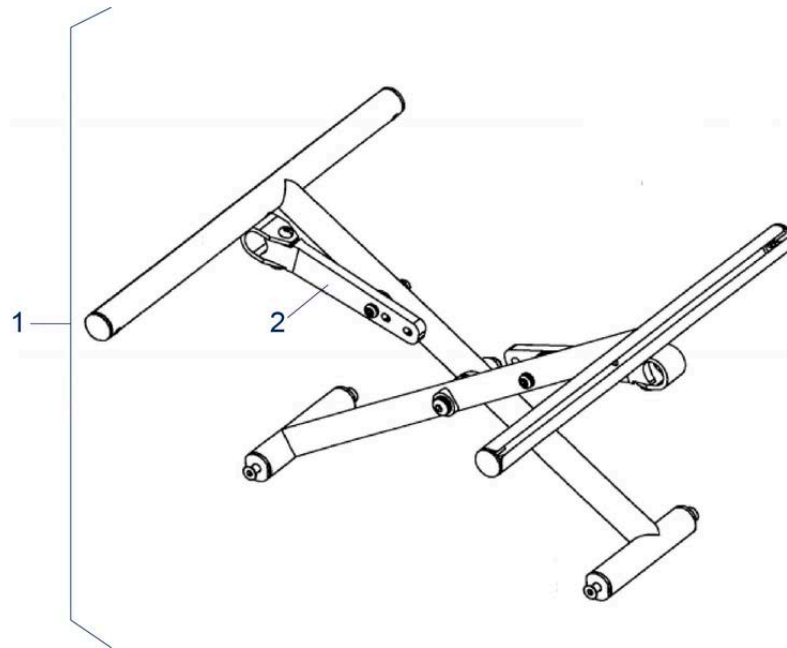

Pos.	Item number	Description	Retail Price w/o VAT
1	900700703	Scissor Bracket 38 cm	74,47 €
1	900700704	Scissor Bracket 42 cm	74,47 €
1	900700705	Scissor Bracket 46 cm	74,47 €
1	900700706	Scissor Bracket 50 cm	74,47 €
2	900700770	Retaining Lever for Cross Brace, with Screws	11,23 €