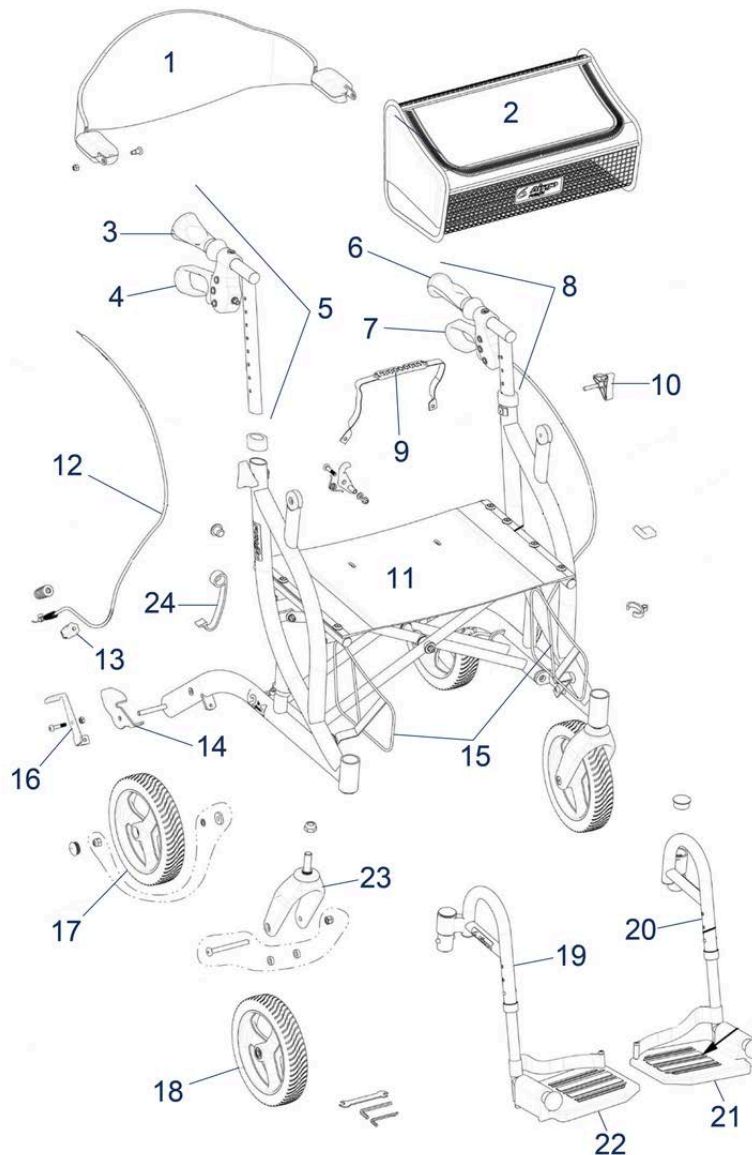

Pos.	Item number	Description	Retail Price w/o VAT
1	700200300	Backrest for Airgo Fusion	86,01 €
2	700200318	Bag for Airgo Fusion	66,95 €
3	700200304	Handgrip right, for Airgo Fusion	8,45 €
4	700200306	Brake lever right, for Airgo Fusion	14,94 €
5	700200302	Handlebar cpl. with handgrip / brake handle / handle tube right, for Airgo Fusion	46,35 €
6	700200303	Handgrip left, for Airgo Fusion	8,45 €
7	700200305	Brake lever left, for Airgo Fusion	14,94 €
8	700200301	Handlebar cpl. with handgrip / brake handle / handle tube left, for Airgo Fusion	46,35 €
9	700200319	Seat strap for Airgo Fusion	3,61 €