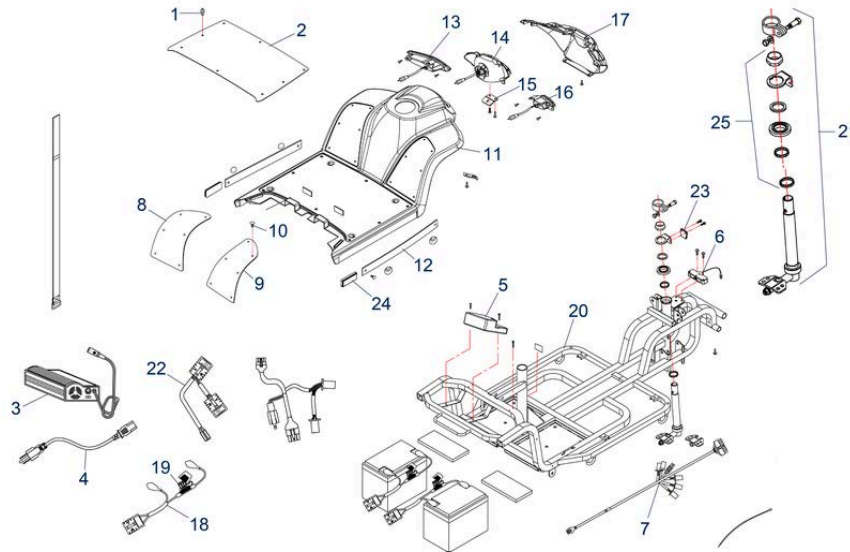

Spark (ST5D) (obsolete) - Front Shroud / Frame

Pos.	Item number	Description	Retail Price w/o VAT
1	950001218	Clip for Foot Mat, up to Bj. 2019	2,68 €
2	950001215	Foot Mat	20,50 €
3	950001274	Charger c-Go 24 V / 8 Amp, up to Bj. 2019	182,62 €
4/22	950001276	Connector Cable for Battery	11,02 €
4/22	950001456	Connector Cable for Control Unit	76,84 €
5	950001281	Switch (Semicircular Button)	68,60 €
5	950001288	Switch (Mushroom Button)	68,60 €
5	950001308	Controller Rhino II, 120A, as from SN: 4C1808	668,68 €
5	950001301	Controller Rhino II, 120A, from SN: 4C1806 to 4C1807	668,78 €
6	950001306	Limit Switch Holder Box assy. (Gyro) as from SN: 4C2208ST4D4001)/5T5D (as from SN: 4C1809ST5D4001) / ST6 (as from SN: 4C1809ST6D4001)/ ST6 (Gyro) 3-Rad (as from SN: 4C1809ST6D4001	45,22 €
6	950001376	Limit Switch Holder Box assy. (Gyro) (as from SN: 4C2208ST4D4001)/5T5D (as from SN: 4C1809ST5D4001) / ST6 (as from SN: 4C1809ST6D4001)/ ST6 (Gyro) 3-Rad (as from SN: 4C1809ST6D4001	57,57 €
7	950001216	Cable Harness up to SN: 4C1805ST5D4040	81,89 €
7	950001299	Wire Harness SN: 4C1806 to 4C1809	259,66 €
7	950001304	Wire Harness as from SN: 4C1809	162,53 €
8/9	950001227	Mat Right	15,45 €
8/9	950001228	Mat Left	15,45 €
10	950001229	Clip for Foot Mat / Moulding, Front	2,68 €
11	950001220	Shroud in Anthracite, Front	358,85 €
11	950001234	Shroud Rear	335,88 €