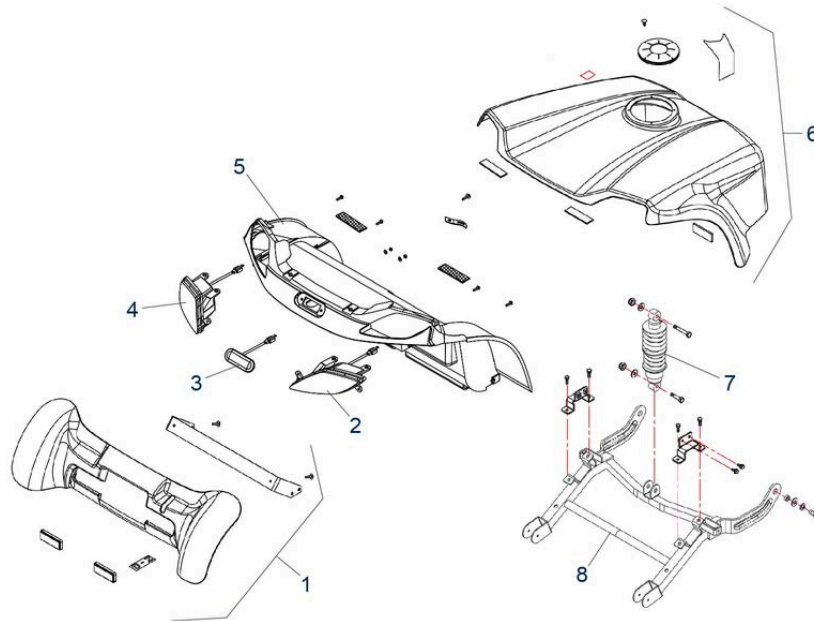

Pos.	Item number	Description	Retail Price w/o VAT
1	950001236	Shroud for Motor	57,78 €
2/4	950001314	Turn signal / Light Front Right	69,63 €
2/4	950001315	Turn signal / Light Front Left	69,63 €
2/4	950001342	Turn Signal Rear, Right	116,18 €
2/4	950001343	Turn Signal Rear, Left	116,18 €
3	950001241	Brake Light	45,01 €
5	950001238	Cover for Rear Bumper	58,92 €
5	950001336	Cover Front, for Bumper	8,86 €
6	950001338	Shroud in Anthracite, Rear, cpl.	255,65 €
6	950001339	Shroud in Red, Rear, cpl.	255,65 €
6	950001364	Shroud in Blue, Rear, cpl.	255,65 €
7	950001341	Cushion Rear, cpl.	205,07 €
8	950001340	Bracket Suspension Rear	122,16 €