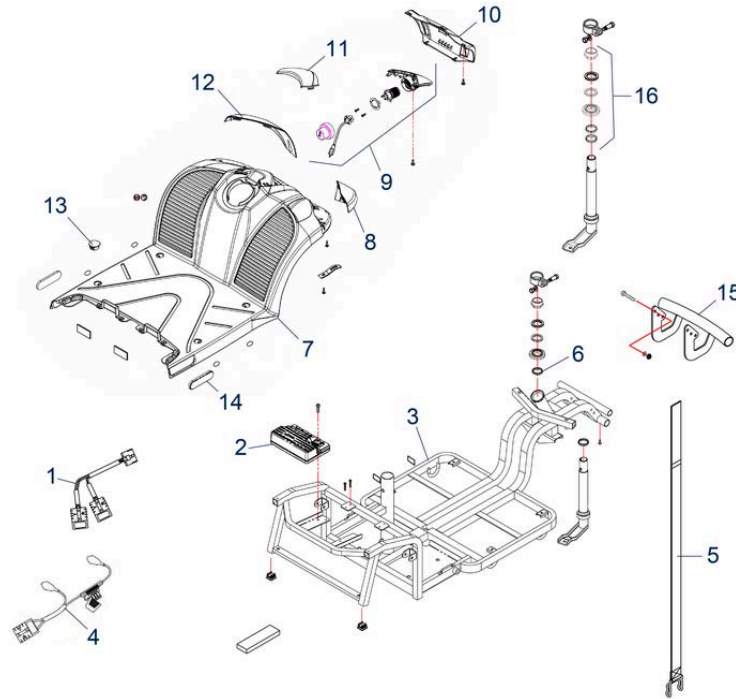

Pos.	Item number	Description	Retail Price w/o VAT
1	950001496	Wire Battery Output 12 km	66,64 €
1	950001497	Wire Battery Output 6 km	66,64 €
2	950001467	Control Unit DR-90, 6 km/h	410,35 €
2	950001828	Control unit DS 90 12 Km/h	668,78 €
3	950001495	Frame Front cpl.	855,93 €
4	950001803	Wire for Battery Output	98,47 €
5	950001419	Retaining strap for Battery	8,65 €
6	950001437	Balls Set for Steering Knuckle / Steering Head	5,46 €
7/8/11/12	950001499	Shroud Front	74,57 €
7/8/11/12	950001822	Shroud in Anthracite, Front, Middle	19,36 €
7/8/11/12	950001823	Shroud in Red, Front, Middle	19,36 €
7/8/11/12	950001824	Shroud in Anthracite, Front, Right	39,76 €
7/8/11/12	950001825	Shroud in Red, Front Right	39,76 €
7/8/11/12	950001826	Shroud in Anthracite, Front, Left	39,76 €
7/8/11/12	950001827	Shroud in Red, Front, Left	39,76 €
9	950001802	Head Lamp cpl.	315,49 €
10	950001800	Cover Front, Bumper	7,73 €
13	950001116	Plugs	1,24 €
14	950001801	Reflector-Y (side)	24,10 €
15	950001821	Bumper Front cpl.	43,47 €
16	950001550	Steering Head Bearings set up to Bj. 2019	7,93 €