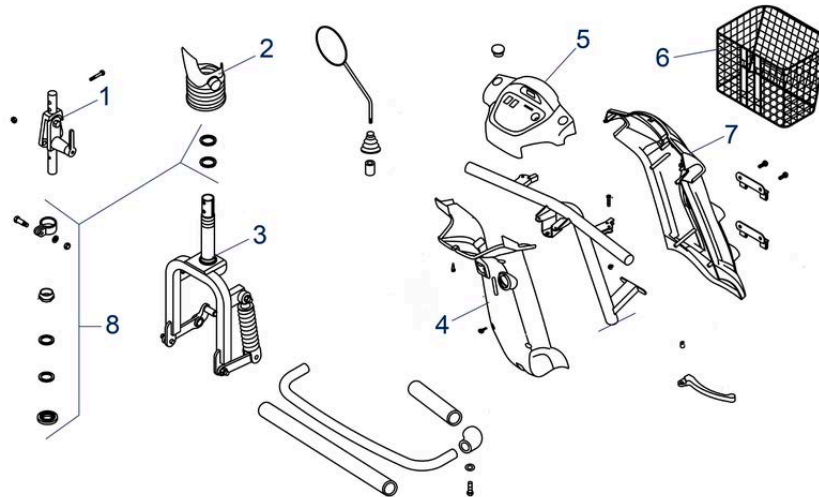

ST5D 3-Rad (obsolete) - Tiller Assembly

Pos.	Item number	Description	Retail Price w/o VAT
1	950001272	Locking Mechanism for Steering Adjustment, up to Bj.2019	91,16 €
2	950001403	Dust Cover up to Bj. 2019	4,74 €
3	950001525	Fork Front, up to Bj. 2019	234,74 €
4	950001524	Shroud in Anthracite, Inner Tiller, up to Bj. 2019	92,80 €
4	950001540	Shroud in Red, Inner Tiller, up to Bj. 2019	45,94 €
5	950001523	Housing in Anthracite, for Display / Control Panel, up to Bj. 2019	49,85 €
5	950001538	Housing in Red, for Display / Control Panel, up to Bj. 2019	45,94 €
6	950001837	Front Basket	35,74 €
7	950001522	Shroud in Anthracite, OuterTiller, up to Bj. 2019	160,89 €
7	950001539	Shroud in Red, Outer Tiller, up to Bj. 2019	45,94 €
8	950001550	Steering Head Bearings set up to Bj. 2019	7,93 €
0	950001534	Bearing for Front Wheel, up to Bj. 2019	10,61 €
0	950001371	Sticker up to Bj. 2019	0,41 €