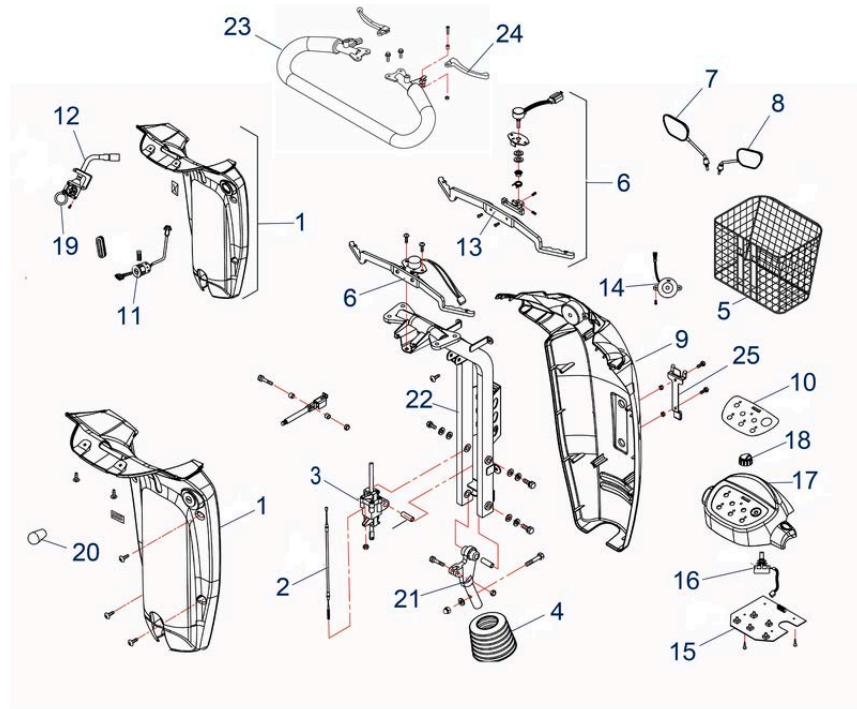

Pos.	Item number	Description	Retail Price w/o VAT
1/9	950001200	Shroud in Anthracite, for Outer Tiller	223,00 €
1/9	950001203	Shroud for Inner Tiller, cpl.	76,43 €
2	950001273	Cable for Steering Adjustment	6,28 €
3	950001272	Locking Mechanism for Steering Adjustment, up to Bj.2019	91,16 €
4	950001204	Dust Cover	5,25 €
6/13	950001401	Wig-Wag Lever cpl. from SN: 4C1806...	101,76 €
7/8	950001201	Rear-view mirror Left	38,63 €
7/8	950001202	Rear-View Mirror Right	38,63 €
10	950001208	Membrane Keyboard for Display / Control Panel Board	55,83 €
11	950001211	Switch for Ignition, with 2x Keys	37,49 €
12	950001212	Charging Socket	13,80 €
13	950001214	Wig-Wag lever Wig-Wag Lever, (Only Lever)	14,52 €
14	950001206	Horn up to Bj. 2019	10,61 €
15	950001210	Display / Control Panel Board up to SN: 4C1805	193,43 €
15	950001300	PC Board as from SN: 4C1806	188,90 €
16	950001209	Controller for Speed, up to Bj. 2019	16,69 €
17	950001207	Housing for Display / Control Panel	16,89 €
18/20	950001275	Button for Speed Controller	8,24 €
18/20	950001298	Button Handle	4,43 €