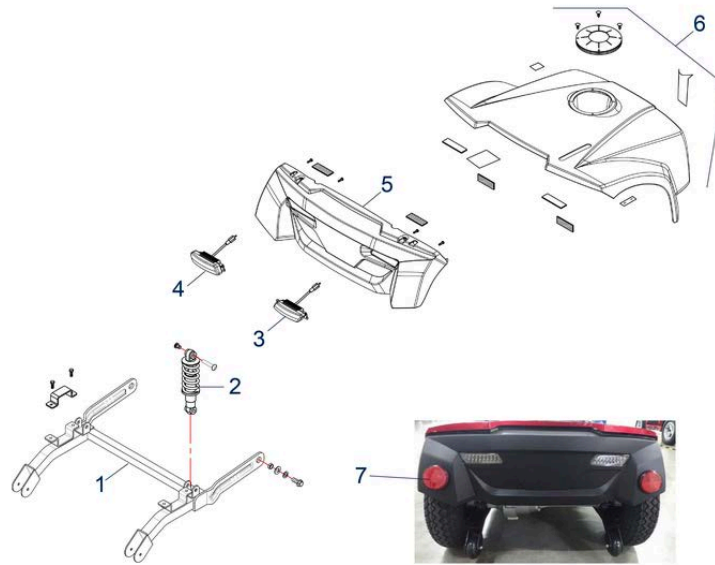

Pos.	Item number	Description	Retail Price w/o VAT
1	950001807	Bracket for Suspension	168,71 €
2	950001808	Cushion Rear, cpl.	115,36 €
3/4	950001810	Turn signal Right	152,96 €
3/4	950001811	Turn signal Left	152,96 €
5/6	950001805	Shroud in Red, for Battery, cpl.	254,62 €
5/6	950001806	Shroud in Anthracite, for Battery, cpl.	254,62 €
5/6	950001809	Cover Rear, for Bumper	57,68 €
7	950001858	Reflector in Red and Round, for Rear Fairing	8,96 €