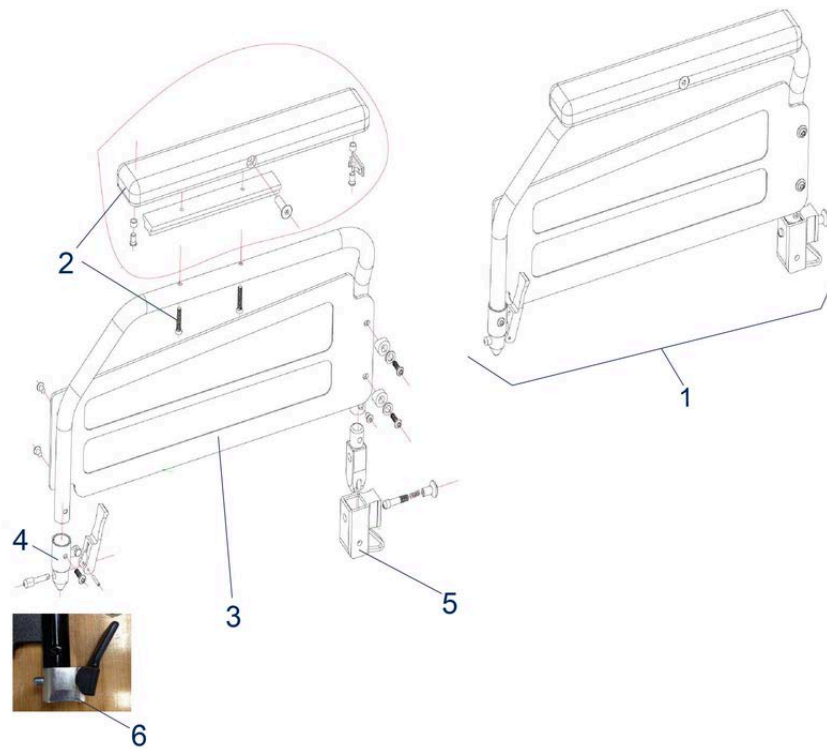

Pos.	Item number	Description	Retail Price w/o VAT
1 / 7 / 8	900100741	Armrest, cpl. Right	74,47 €
1 / 7 / 8	900100742	Armrest, cpl. Left	74,47 €
1 / 7 / 8	900100786	Armrest, cpl. Right XL	93,22 €
1 / 7 / 8	900100787	Armrest, cpl. Left XL	93,22 €
2	900100773	Armpad, with Fixing Screw, up to SN: 2A1111100550 Right	16,69 €
2	900100774	Armpad, with Fixing Screw, up to SN: 2A1111100550 Left	16,69 €
3	900100744	Side Panel Right / Left, Includes 1x Pair	22,45 €
3	900100776	Side Panel Right	12,05 €
3	900100777	Side Panel Left	12,05 €
4 / 5 / 6	900100706	Armrest Receiver Left and Right	31,72 €
4 / 5 / 6	900100745	Armrest Receiver Front, Includes 1x Pair	31,72 €
4 / 5 / 6	900100746	Armrest Receiver Rear	13,49 €
4 / 5 / 6	900100789	Armrest Receiver Rear, with Slit	13,49 €
4 / 5 / 6	900300103	Armrest Receiver Front, Left, XL	43,88 €
4 / 5 / 6	900300104	Armrest Receiver Front, Right, XL	43,88 €
	900100796	Armpad Right, cpl.	48,20 €
	900100797	Armpad Left	48,20 €