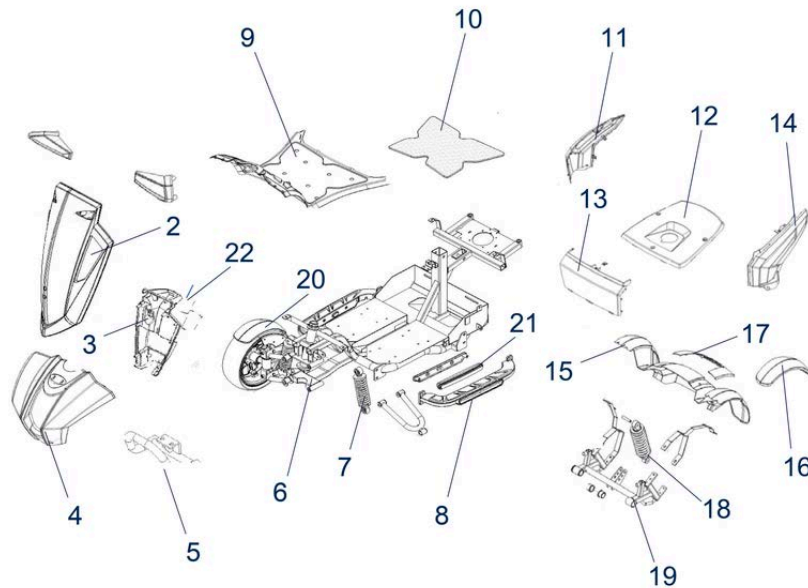

Pos.	Item number	Description	Retail Price w/o VAT
2	950000109	Shroud in Titanium	146,26 €
2	950000110	Shroud in White	146,26 €
2	950000111	Shroud in Champagne	146,26 €
4	950000103	Shroud in Titanium	146,26 €
4	950000103-NL	Shroud in Red, for NL	146,26 €
4	950000104	Shroud in White	146,26 €
4	950000105	Shroud in Champagne	146,26 €
3	950000113	Shroud for Inner Tiller	101,56 €
5	950000118	Bumper Front	64,99 €
6	950000132	Frame	1.116,11 €
7/18	950000141	Suspension Rear	132,66 €
7/18	950000157	Suspension Front	78,49 €
8	950000153	Cover Left, side	128,65 €
9	950000117	Shroud for Floor, cpl.	146,26 €
10	950000120	Foot Mat	51,50 €
11	950000127	Shroud in Titanium	121,95 €
11	950000128	Shroud in White	121,95 €
14	950000142	Shroud in Titanium	121,95 €