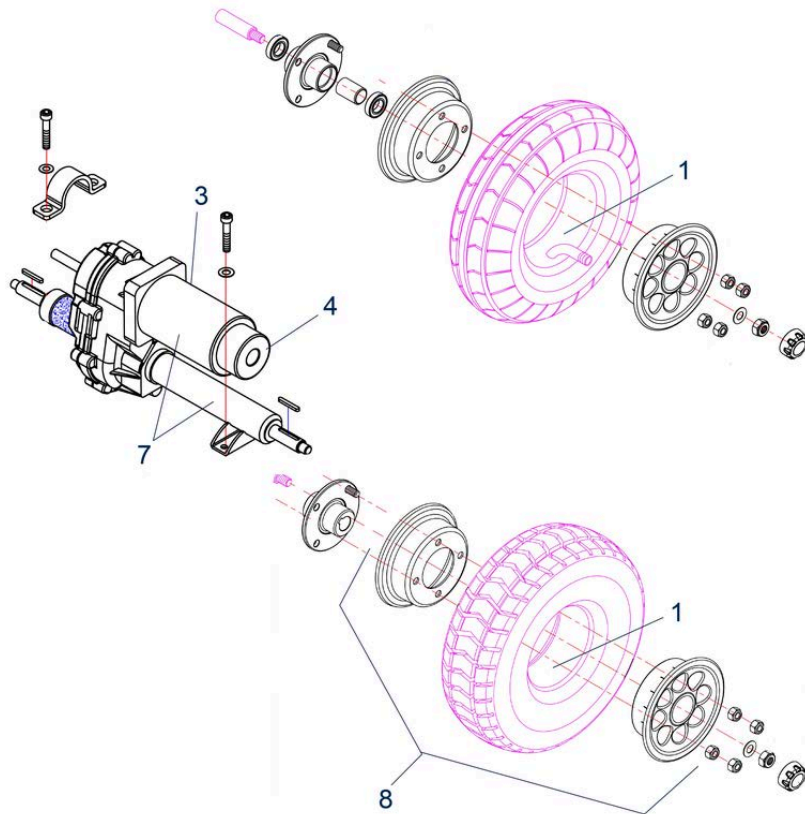

Pos.	Item number	Description	Retail Price w/o VAT
1	950000004	Tubing Front / Rear, with 3.00-4	33,17 €
3	950000057	Motor for S-Drive	358,85 €
4	950500131	Brake Magnetic	101,56 €
7	950000056	Unit for Motor / Transmission	663,22 €
8	950000048B	Wheel Rear, cpl. with 3.00-4	102,90 €
0	950000181	Brush-Kit for Motor	25,75 €