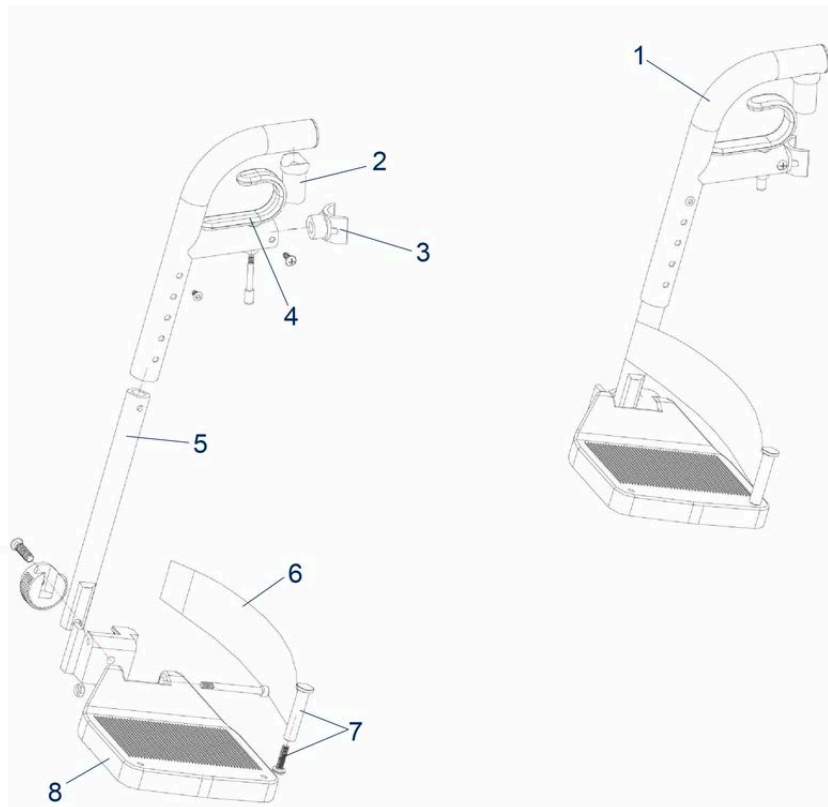

Pos.	Item number	Description	Retail Price w/o VAT
1	900500746	Footrest Left and Right 38 cm	142,14 €
1	900500747	Footrest Left and Right 41-43 cm	142,14 €
1	900500748	Footrest Left and Right 45-50 cm	142,14 €
1	900500766	Footrest Left and Right 52-54 cm	142,14 €
2	900100754	Locating Blocks for Footrest	13,49 €
3	900100755	Y-Shaped Side Block with 21 mm Mount	12,05 €
4	900300323	Release Lever for Swivel-Up Legrest, cpl.	26,88 €
4	900500772	Release Lever with 40.0 mm Bolt, for Footrest	26,88 €
5	900500749	Adjustment Tube for Footrest	26,88 €
6	900100757	Heel Loop	9,27 €
7	900300111	Fixing Bolt and Screw for Heel Strap	6,28 €
8	900100751	Foot Plate 38 cm	31,21 €
8	900100752	Foot Plate 41-43 cm	31,21 €
8	900100753	Foot Plate 45-50 cm	31,21 €
8	900100770	Foot Plate 52-54 cm	31,21 €