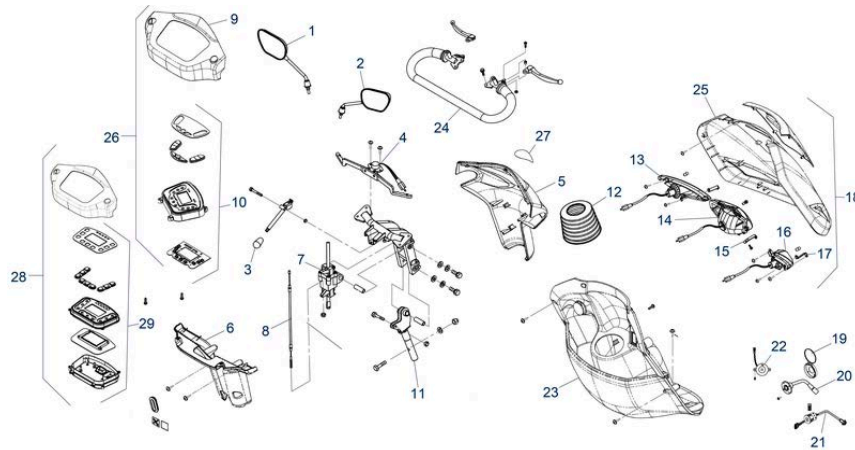

Bluster (ST6) - Tiller Assembly

Pos.	Item number	Description	Retail Price w/o VAT
1/2	950001201	Rear-view mirror Left	38,63 €
1/2	950001202	Rear-View Mirror Right	38,63 €
3	950001298	Button Handle	4,43 €
4	950001637	Lever Wig-Wag, cpl.	77,77 €
5	950001605	Shroud in Anthracite	86,31 €
5	950001712	Shroud in Red	63,65 €
6/18/25	950001601	Shroud in Red, cpl. with Headlight	279,75 €
6/18/25	950001606	Shroud in Anthracite, cpl. with Headlight	279,75 €
6/18/25	950001625	Shroud for Inner Tiller	49,23 €
6/18/25	950001709	Shroud in Red, for Tiller, Front, without indicators/headlights	86,31 €
6/18/25	950001721	Slanting Lid in Anthracite, Front, without indicators/headlights	86,01 €
7	950001272	Locking Mechanism for Steering Adjustment, up to Bj.2019	91,16 €
8	950001273	Cable for Steering Adjustment	6,28 €
9/26/28	950001384	Housing for Display / Control Panel, cpl. as from SN: 4C2304ST6D	522,42 €
9/26/28	950001627	Housing for Display / Control Panel	44,08 €
9/26/28	950001678	Housing for Display / Control Panel, cpl. up to SN: 4C2304ST6D	522,42 €
10/29	950001383	Display as from SN: 4C2304ST6D	531,48 €
10/29	950001628	Display up to SN: 4C2304ST6D	531,48 €
11	950001680	Joint B Steering adj. lower	65,10 €
12	950001204	Dust Cover	5,25 €
13/16	950001631	Indicator Right	30,80 €
13/16	950001633	Indicator Left	30,80 €
14	950001629	Headlight	111,86 €
15	950001634	Bracket for Headlight	1,85 €
17	950001635	Bracket for Indicator	1,85 €