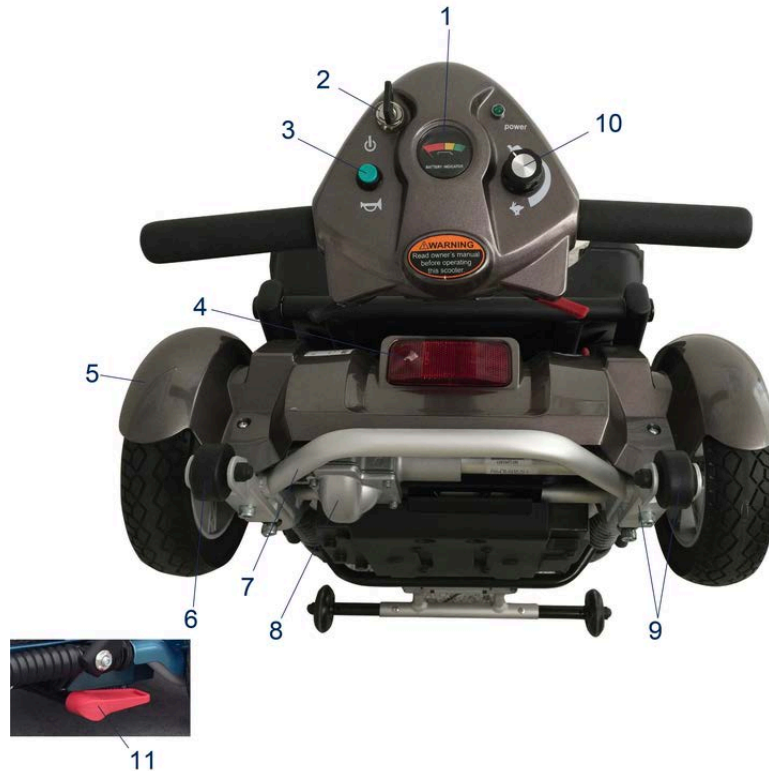

Pos.	Item number	Description	Retail Price w/o VAT
1	950001045	Display for battery	36,46 €
2	950001038	Ignition Key with Ignition Switch	26,99 €
3	950001037	Horn Button	10,71 €
4	950001032	Reflector in Red, Rear	7,21 €
5	950001033	Bumper in Bronze, Rear	92,49 €
6/9	950001005	Anti-Tip-Wheel Rear	10,51 €
6/9	950001057	Anti-Tip-Wheel Rear, with bracket	32,65 €
7	950001026	Frame Rear	466,38 €
8	950001042	Unit for motor / transmission	334,03 €
10	950001036	Button for speed controller	4,74 €
11	950001061	Lever for Folding, (Foot Operated)	76,22 €
	950001014	Pushbar	18,23 €
	950001017	Receiver for Seat	37,90 €
	950001018	Bearing for steering	13,18 €
	950001029	Axle Front	61,49 €
	950001035	Cable Harness Primary	160,27 €
	950001039	Board with 70A	45,01 €
	950001040	Cable Harness for battery	31,62 €
	950001043	Control Unit S-Drive, with 45A	283,66 €
	950001048	Cover in Silver, for Battery Box	72,10 €