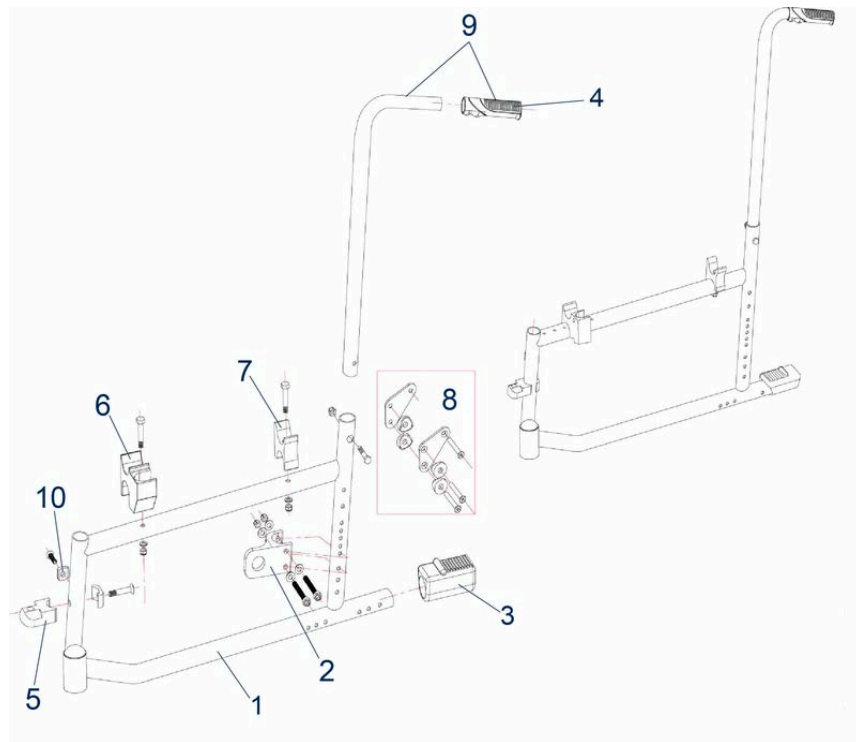

Pos.	Item number	Description	Retail Price w/o VAT
1	900100701	Frame Right	121,95 €
1	900100762	Frame Left	121,95 €
2	900100702	Bracket for Wheel Receiver	19,67 €
3	900100703	Tip Assist	4,12 €
4	900100704	Handgrip Includes 1x Pair	25,85 €
4	900100704-S	Handgrip for Wheelchair Rotec / Retec XL	12,98 €
5	900100705	Locking Block for Footrest	6,59 €
6	900100706	Armrest Receiver Left and Right	31,72 €
7	900100707	Receiver for Seat Frame	7,93 €
8	900100708	Swivel Adapter	10,30 €
9	900100788	Insertion Tube with Handgrips	39,96 €
10	900100798	Stop for Footrest	4,33 €
	900500707	Wheel Receiver without Drumbrake	19,67 €
	900500770	Wheel Receiver for Drumbrake	19,67 €