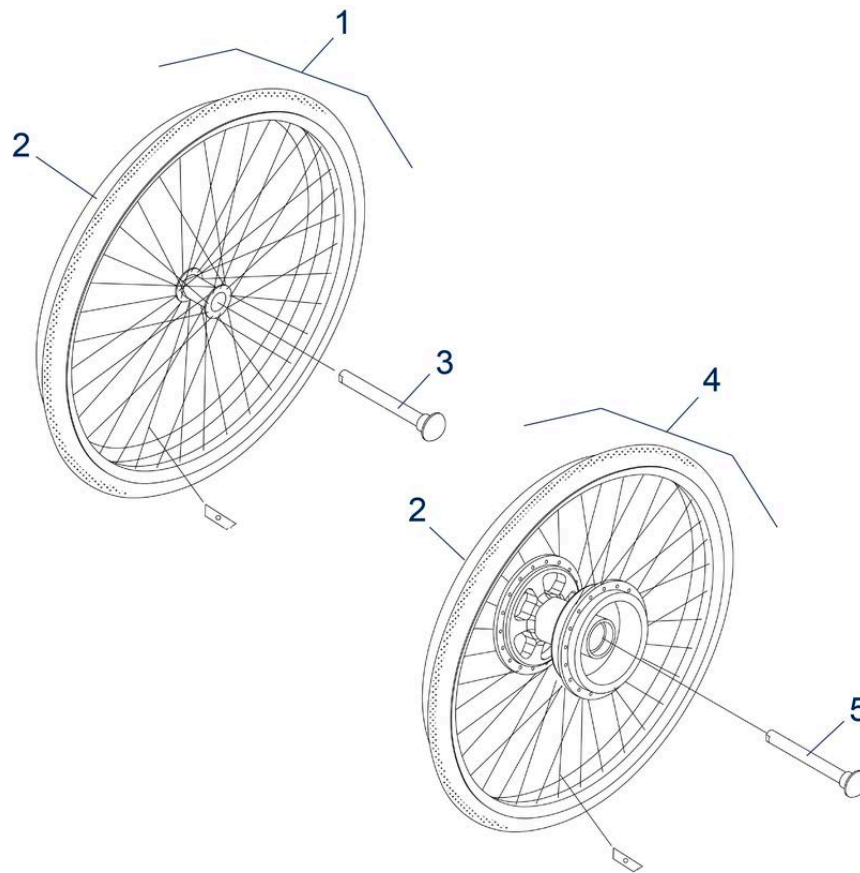

Pos.	Item number	Description	Retail Price w/o VAT
1	900250502	Wheel Rear, Without Drum Brake	93,32 €
1	900250527	Wheel Rear, cpl.	96,20 €
2	900700656	Handrims up to SN: 1M1408200000	38,11 €
2	900700673	Handrims from SN: 1M1408200001	38,11 €
3/5	900700657	Quick Pin Axle for Wheelchair	38,11 €
3/5	900700658	Quick Pin Axle for Drumbrake	38,11 €
4	900700614	Wheel for Drumbrakes	188,08 €