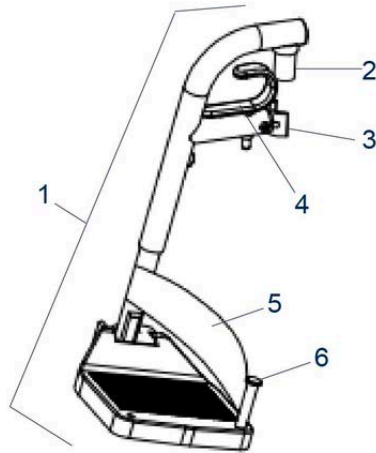

Pos.	Item number	Description	Retail Price w/o VAT
1	900700711	Footrest Swingaway Left, 38/42/46 cm	74,47 €
1	900700712	Footrest Swingaway Right, 38/42/46 cm	74,47 €
1	900700713	Footrest Swingaway Left, 50 cm	74,47 €
1	900700714	Footrest Swingaway Right, 50 cm	74,47 €
2	900100754	Locating Blocks for Footrest	13,49 €
3	900100755	Y-Shaped Side Block with 21 mm Mount	12,05 €
4	900700750	Pull up Catch Footrest incl. Bolt and Spring	15,24 €
5	900700769	Heel Strap	11,23 €
6	900300111	Fixing Bolt and Screw for Heel Strap	6,28 €