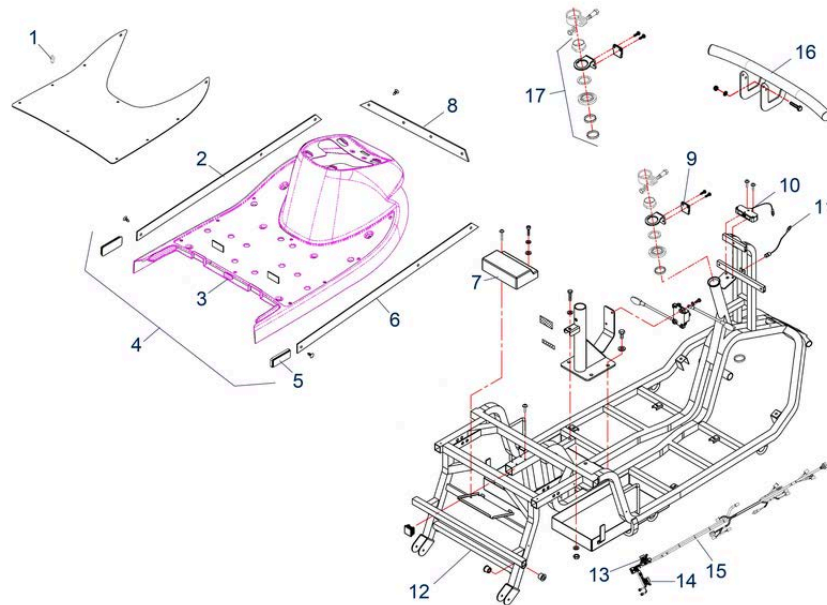

Bluster 3 (ST6 3-Wheel) - Front Shroud / Frame

Pos.	Item number	Description	Retail Price w/o VAT
1	950001218	Clip for Foot Mat, up to Bj. 2019	2,68 €
2	950001703	Moulding Left, for Front Shroud, (Foot Area)	6,18 €
3	950001700	Shroud in Anthracite, Front	217,95 €
4	950001711	Shroud in Red, Front, cpl.	322,39 €
4	950001713	Shroud in Anthracite, Front, cpl.	206,52 €
5	950000193	Reflector Rectangular, Yellow	12,05 €
6	950001702	Moulding Right, for Front shroud, (Foot Area)	6,18 €
7	950001718	Controller RHINO II, 160A, as from SN: 4C1806	668,78 €
8	950001701	Moulding Front, for Front Shroud (Foot Area)	4,74 €
9	950001289	Switch for Trigger Limit	7,42 €
10	950001376	Limit Switch Holder Box assy. (Gyro) (as from SN: 4C2208ST4D4001)/5T5D (as from SN: 4C1809ST5D4001) / ST6 (as from SN: 4C1809ST6D4001)/ ST6 (Gyro) 3-Rad (as from SN: 4C1809ST6D4001	57,57 €
10	950001288	Switch (Mushroom Button)	68,60 €
10	950001281	Switch (Semicircular Button)	68,60 €
10	950001306	Limit Switch Holder Box assy. (Gyro) as from SN: 4C2208ST4D4001)/5T5D (as from SN: 4C1809ST5D4001) / ST6 (as from SN: 4C1809ST6D4001)/ ST6 (Gyro) 3-Rad (as from SN: 4C1809ST6D4001	45,22 €
11	950001658	Sensor for Temperature	23,38 €
12	950001716	Frame Front, cpl. as from SN 4C1811	665,28 €
12	950001714	Frame Front, cpl. up to SN: 4C1811	696,18 €
13	950001231	Fuse 10A	2,78 €