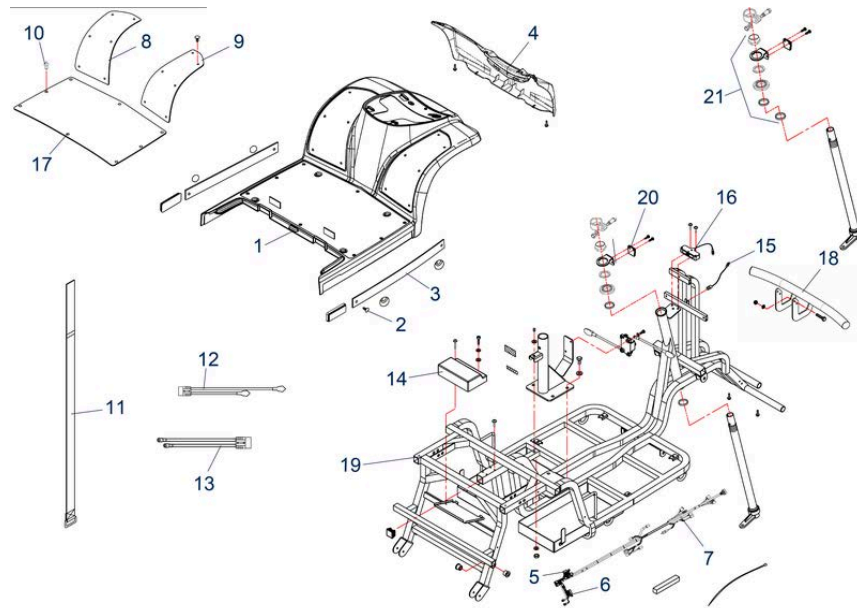

Pos.	Item number	Description	Retail Price w/o VAT
1	950001600	Shroud in Red, Front, with Bumper, cpl.	234,94 €
1	950001604	Shroud in Anthracite, Front, with Bumper, cpl.	234,94 €
1	950001626	Shroud Inner, Front	139,26 €
2	950001229	Clip for Foot Mat / Moulding, Front	2,68 €
3	950001645	Moulding for Front Shroud	2,88 €
4	950001644	Cover for Front Bumper	16,48 €
4	950001646	Cover for Rear Bumper	143,89 €
5/6	950001231	Fuse 10A	2,78 €
5/6	950001661	Fuse 20A	1,85 €
7	950001385	Cable Harness as from SN: 4C2304ST6D	362,66 €
7	950001642	Cable Harness up to SN: 4C2304ST6D	362,66 €
8/9	950001640	Mat Right, made out of Rubber, for Front Shroud	13,70 €
8/9	950001641	Mat Left, made out of Rubber,for Front Shroud	13,70 €
10	950001218	Clip for Foot Mat, up to Bj. 2019	2,68 €
11	950001643	Retaining Strap for Battery	8,65 €
12	950001660	Cable for Battery	84,87 €
13	950001659	Connector Cable for Control Unit	71,69 €
14	950001686	Controller 15 Km/h, as from SN 4C1808	668,78 €
14	950001687	Controller 18 Km/h, as from SN 4C1806	866,64 €
15	950001658	Sensor for Temperature	23,38 €
16	950001281	Switch (Semicircular Button)	68,60 €
16	950001288	Switch (Mushroom Button)	68,60 €