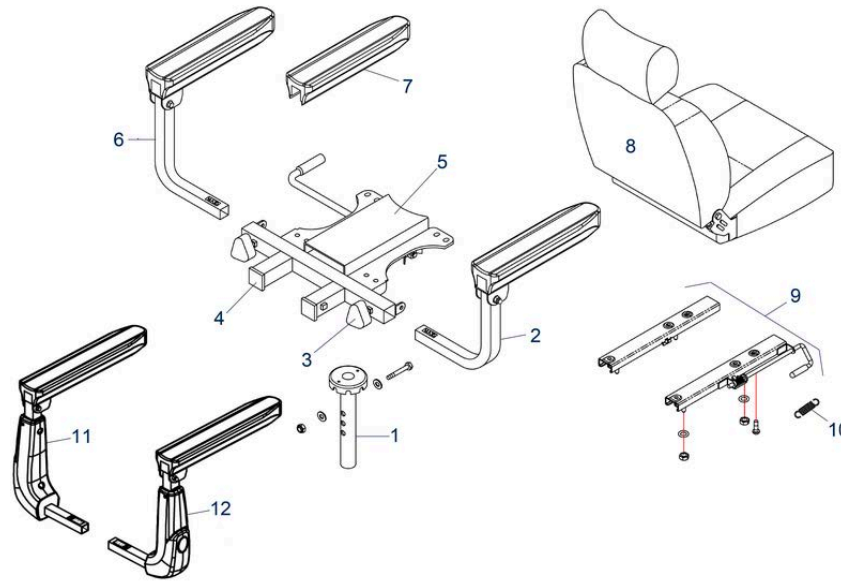

Pos.	Item number	Description	Retail Price w/o VAT
1	950001549	Seat Holder Guide	51,19 €
2/6	950001244	Armrest Right, cpl. up to Bj. 2019	75,09 €
2/6	950001245	Armrest Left, cpl. up to Bj.2019	75,09 €
3	950001346	Screw for Seat	1,85 €
4	950001280	Plugs for Seat Console, up to Bj. 2019	2,68 €
5	950001345	Bracket Assembly for Seat	330,12 €
7	950001247	Armpad up to Bj. 2019	26,68 €
8	950001344	Seat (without base and seat adjustment)	674,34 €
9	950001278	Seat Adjustment cpl. up to Bj. 2019	43,57 €
10	950001279	Spring for Seat Release	3,30 €
11/12	950001374	Bracket, for Handrail, cpl. Right	100,94 €
11/12	950001375	Bracket, for Handrail, cpl. Left	100,94 €