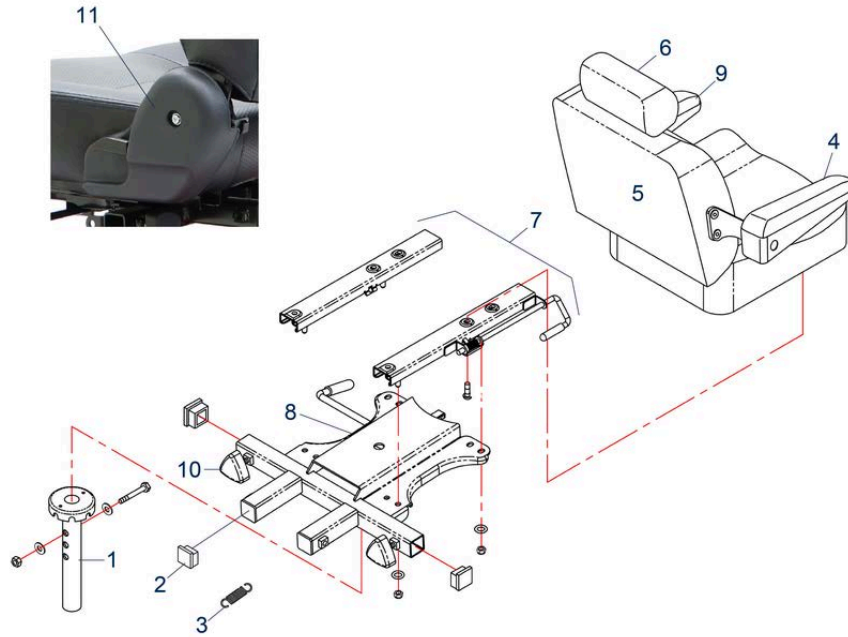

Pos.	Item number	Description	Retail Price w/o VAT
1	950001812	Seat Holder Guide	55,62 €
2	950001280	Plugs for Seat Console, up to Bj. 2019	2,68 €
3	950001279	Spring for Seat Release	3,30 €
4/9	950001463	Handrail Bracket Right	71,07 €
4/9	950001464	Handrail Bracket Left	71,07 €
5	950001418	Seat (Without Base and Seat Adjustment)	365,65 €
6	950001483	Seat Headrest	67,67 €
7	950001278	Seat Adjustment cpl. up to Bj. 2019	43,57 €
8	950001345	Bracket Assembly for Seat	330,12 €
10	950001346	Screw for Seat	1,85 €
11	950001867	Cover for Seat angle Adjustment	6,39 €