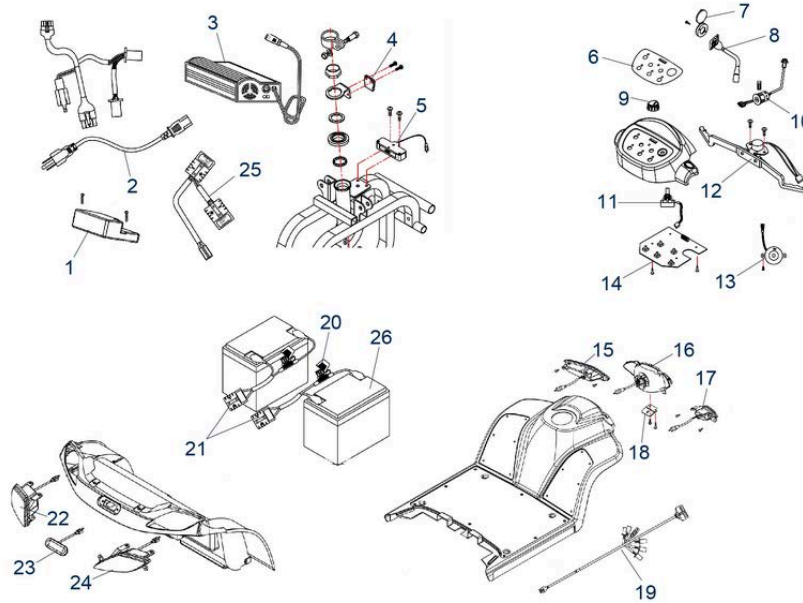

Pos.	Item number	Description	Retail Price w/o VAT
1	950001301	Controller Rhino II, 120A, from SN: 4C1806 to 4C1807	668,78 €
1	950001308	Controller Rhino II, 120A, as from SN: 4C1808	668,68 €
2/25	950001276	Connector Cable for Battery	11,02 €
2/25	950001456	Connector Cable for Control Unit	76,84 €
3	950001274	Charger c-Go 24 V / 8 Amp, up to Bj. 2019	182,62 €
4	950001289	Switch for Trigger Limit	7,42 €
5	950001281	Switch (Semicircular Button)	68,60 €
5	950001288	Switch (Mushroom Button)	68,60 €
5	950001306	Limit Switch Holder Box assy. (Gyro) as from SN: 4C2208ST4D4001)/5T5D (as from SN: 4C1809ST5D4001) / ST6 (as from SN: 4C1809ST6D4001)/ ST6 (Gyro) 3-Rad (as from SN: 4C1809ST6D4001	45,22 €
5	950001376	Limit Switch Holder Box assy. (Gyro) (as from SN: 4C2208ST4D4001)/5T5D (as from SN: 4C1809ST5D4001) / ST6 (as from SN: 4C1809ST6D4001)/ ST6 (Gyro) 3-Rad (as from SN: 4C1809ST6D4001	57,57 €
6	950001208	Membrane Keyboard for Display / Control Panel Board	55,83 €
7	950001297	Protective Cover for Charger	3,61 €
8	950001212	Charging Socket	13,80 €
9	950001275	Button for Speed Controller	8,24 €
10	950001211	Switch for Ignition, with 2x Keys	37,49 €
11	950001209	Controller for Speed, up to Bj. 2019	16,69 €
12	950001401	Wig-Wag Lever cpl. from SN: 4C1806...	101,76 €
13	950001206	Horn up to Bj. 2019	10,61 €