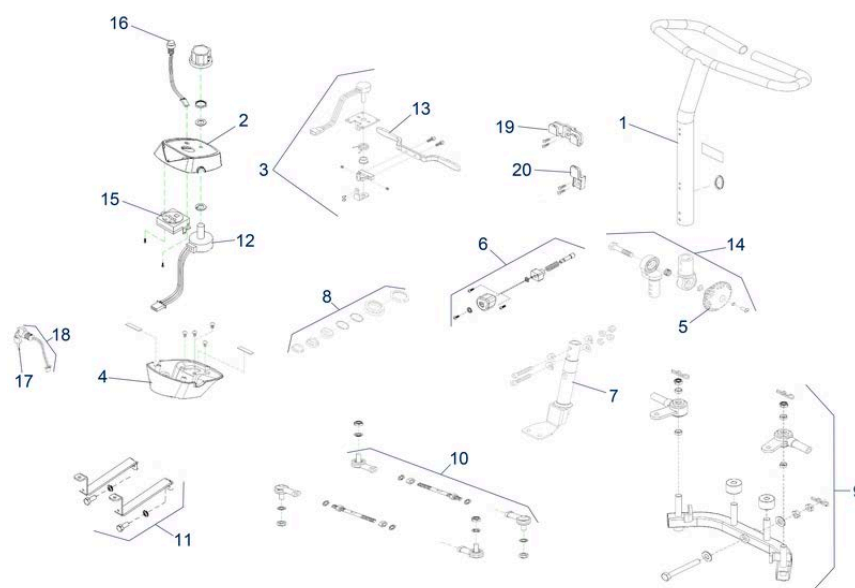

Raven (Scout) - Tiller Assembly

Pos.	Item number	Description	Retail Price w/o VAT
1	950000914	Handlebar	120,51 €
2/4	950000915	Handlebar shroud Upper	65,30 €
2/4	950000916	Handlebar shroud Upper, with Logo	65,30 €
2/4	950000917	Lower handlebar shroud Lower, with Logo	65,30 €
3/13	950000907	Speed dial ass'y Speed dial ass'y	80,65 €
3/13	950000912	Wig-wag lever Wig-wag lever	16,89 €
5	950000939	Handlebar fixing nut	21,01 €
6	950000932	Fixing Button for Tiller	11,64 €
7	950000923	Tiller	40,58 €
8	950000416	Bearing Kite	13,18 €
9	950000935	Steering Fork	160,27 €
10	950000418	Track Rod Left / Right, cpl.	55,93 €
11	950000925	Bracket for Bumper	64,99 €
12	950000904	Speed Controller	39,35 €
14	950000918	Tiller Adjustment	73,13 €
15	950000910	Battery Display	19,67 €
16	950000745	Horn Button	10,71 €
17	950000902	Ignition Key	25,65 €
18	950000434	Ignition Switch with 2 Keys, for Kite	37,49 €
19/20	950000790	Basket Bracket Top	5,77 €
19/20	950000791	Basket Bracket Below	4,84 €
0	950000942	Hand Grip Left / Right	13,39 €