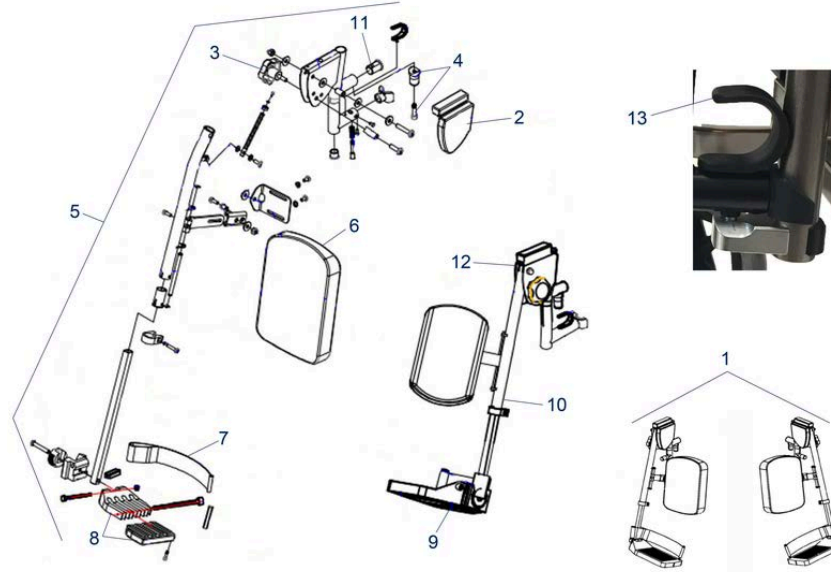

Pos.	Item number	Description	Retail Price w/o VAT
1	900900930	Elevating and Lockable Legrest Includes 1 x Pair	320,43 €
2 / 12	900900959	Knee Pad Right	49,65 €
2 / 12	900900960	Knee Pad Left	49,65 €
3	900900958	Star Grip Screw for Footrest	7,52 €
4	900900961	Bolt with Screw, for Footrest	11,64 €
5 / 10	900900928	Elevating and Lockable Legrest Left	160,27 €
5 / 10	900900929	Elevating and Lockable Legrest Right	160,27 €
6	900900957	Calf Pad Right / Left	66,13 €
7	900900948	Heel Loop with Fixing Screw, with Telescopic Footplate	9,79 €
8 / 9	900900955	Foot Plate Right	62,01 €
8 / 9	900900956	Foot Plate Left	62,01 €
11	900900962	Dust Cap for Footrest	4,94 €
13	900900952	Pull up Catch cpl.	19,88 €