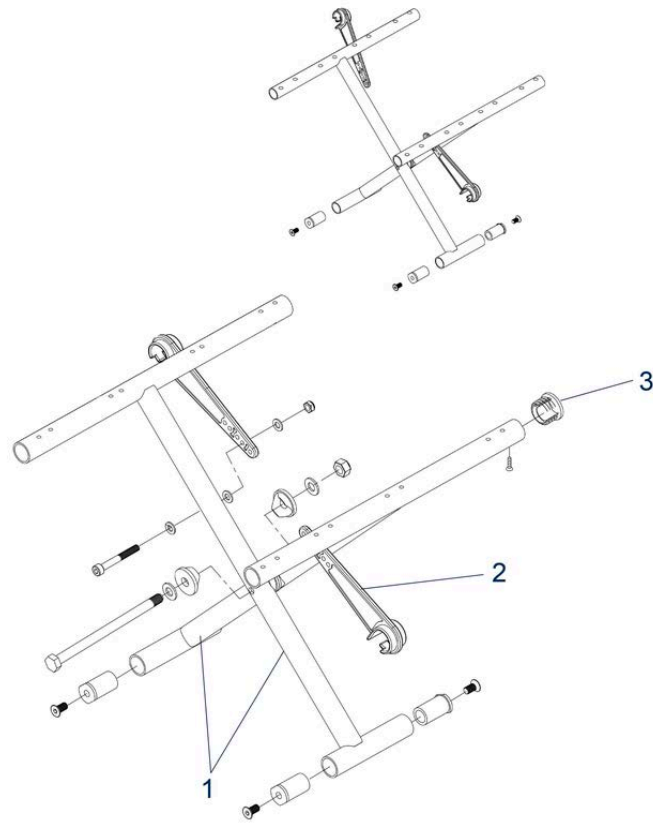

Pos.	Item number	Description	Retail Price w/o VAT
1	900700639	Cross Brace 39	74,47 €
1	900700641	Cross Brace 45	74,47 €
1	900700642	Cross Brace 48	74,47 €
2	900700623	Lever for Retaining, for Cross Brace	15,55 €
3	900700645	End Cap for Cross Brace	6,18 €