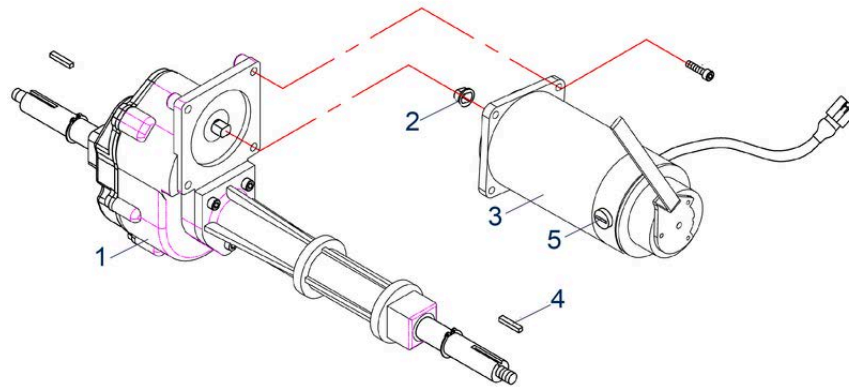

Pos.	Item number	Description	Retail Price w/o VAT
1	950001501	Transmission cpl. up to Bj. 2019	902,59 €
2	950001502	Coupler for Transmission, up to Bj.2019	7,73 €
3	950001500	Motor with Magnetic Brake, up to Bj. 2019	818,44 €
4	950001669	Wedge for Transmission, 5x30, up to Bj. 2019	1,85 €
5	950001150	Screw Plug up to Bj. 2019	11,54 €
0	950001462	Motor Brush Kit up to Bj. 2019	41,92 €