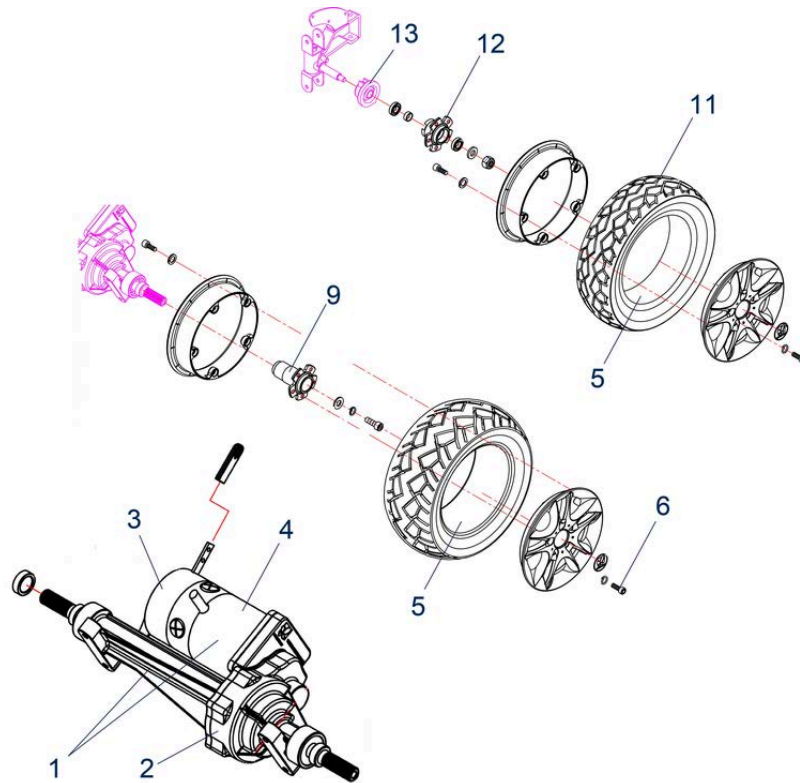

Pos.	Item number	Description	Retail Price w/o VAT
1	950000168	Motor / Transmission Unit for Scooter Supreme	860,67 €
1	950000168-NL	Motor / Transmission Unit for NL	918,97 €
2	950000170	Transmission	445,37 €
3	950000190	Brake Magnetic	101,56 €
4	950000169	Motor with 500 W	482,97 €
5	950000173	Tubing Front / Rear, with 2.50-8 + Front for Santis	35,95 €
6	950000292	Screw Set for Wheel Fixing	19,57 €
10	950000177	Inner Rim (Air)	58,61 €
	950000171	Wheel Rear, cpl. with, 100/50-8 (PU)	182,83 €
	950000180	Motor Brush Kit	28,53 €
	950000386	Control Bearing for Drumbrake	22,66 €
9	950000194	Wheel Hub Rear, Right	93,52 €
12	950500264	Wheel Bearing Left, as from SN: 5H1505SUPRE500001 / 5H1505SUPRE400001	94,66 €
12	950000277	Hub Left	94,66 €
12	950000278	Hub Right	94,66 €
13	950000165	Tachometer	121,95 €