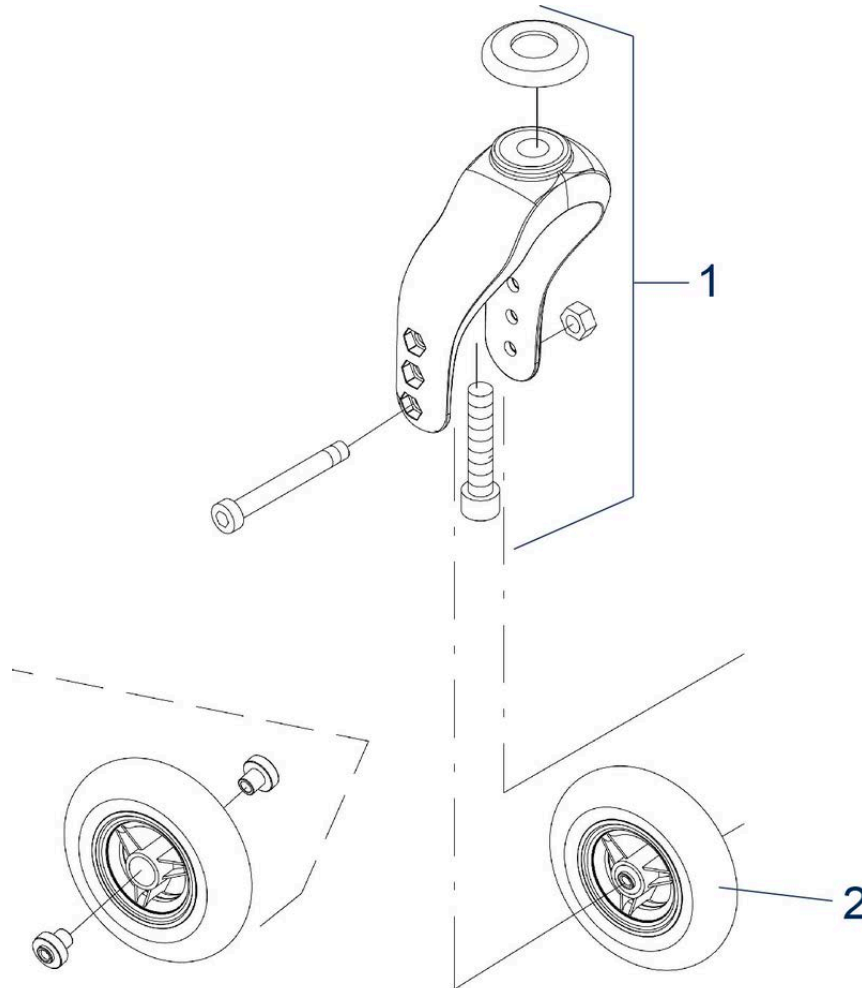

Pos.	Item number	Description	Retail Price w/o VAT
1	900700611	Fork in Black, Front, Includes Fixings	32,55 €
2	900700612	Wheel Front, cpl.	26,47 €