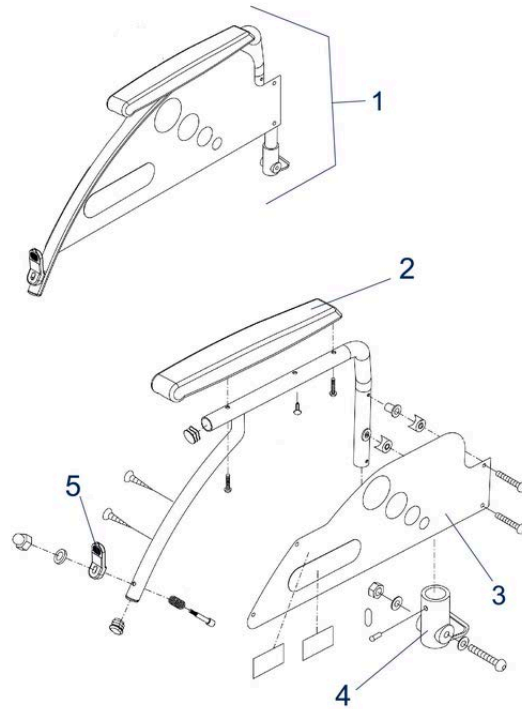

Pos.	Item number	Description	Retail Price w/o VAT
1	900250505	Armrest Left	60,98 €
1	900250506	Armrest Right	60,98 €
2	900700604	Armpad Left	16,69 €
2	900700605	Armpad Right	16,69 €
3	900700606	Side Panel in Black	12,05 €
4	900700629	Armrest Rear, for Receiver	31,72 €
5	900700630	Lever for Tipping, for Side Panel	9,37 €