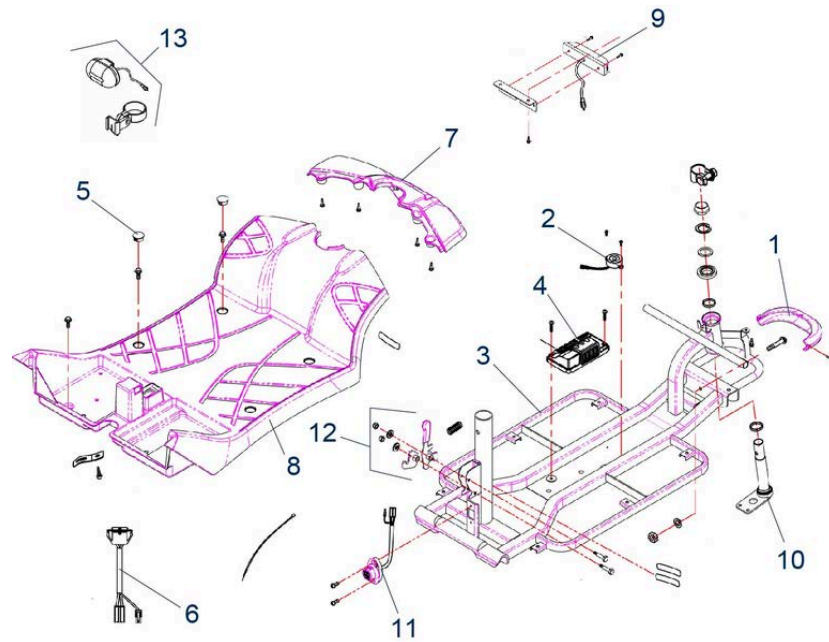

Pos.	Item number	Description	Retail Price w/o VAT
1	950001115	Cover Front, for Bumper, cpl.	5,25 €
2	950001405	Horn	10,30 €
3	950001111	Frame Front, cpl.	262,34 €
4	950001117	Control unit DR-50, 8 km/h	300,55 €
4	950001152	Control unit DR-50, 6 km/h	331,56 €
5	950001116	Plugs	1,24 €
6	950001119	Cable for Battery	57,37 €
7	950001112	Light Shroud in Anthracite	167,79 €
7	950001113	Light Shroud in Red	167,79 €
8	950001114	Shroud Front	88,58 €
8	950001120	Shroud Rear, in Anthracite	105,68 €
8	950001121	Shroud Rear, in Red	105,68 €
9	950001136	Headlight Front	57,06 €
10	950001137	Steering with Bearing	36,57 €
11	950001118	Connector Cable for Motor	57,37 €
12	950001146	Lock for Drive	20,50 €
13	950001151	LED Rear, for Tail Lamp, cpl.	33,17 €