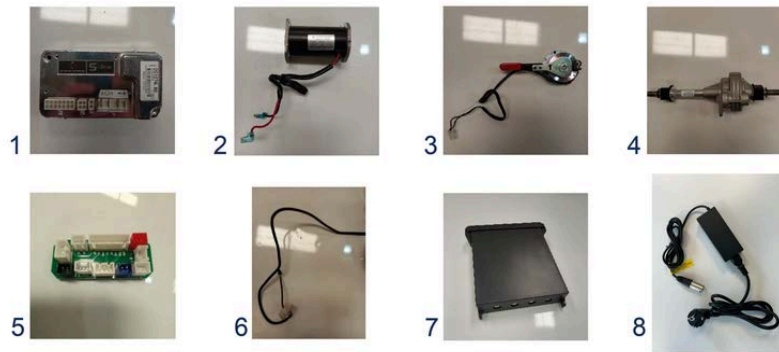

Pos.	Item number	Description	Retail Price w/o VAT
1	950002712	Controller Dynamic Manual Fold +	489,00 €
2	950002713	Motor Manual Fold +	198,00 €
3	950002714	EM Brake for Manual Fold +	125,00 €
4	950002715	Transaxle Manual Fold +	508,00 €
5	950002716	Junction Board - 8 pins Manual Fold +	15,00 €
6	950002717	Main Loom Manual Fold +	39,00 €
7	950002718	Rechargeable Battery for ManualFold+	799,00 €
8	950002763	Charger with Mains Cable for ManualFold+	97,00 €