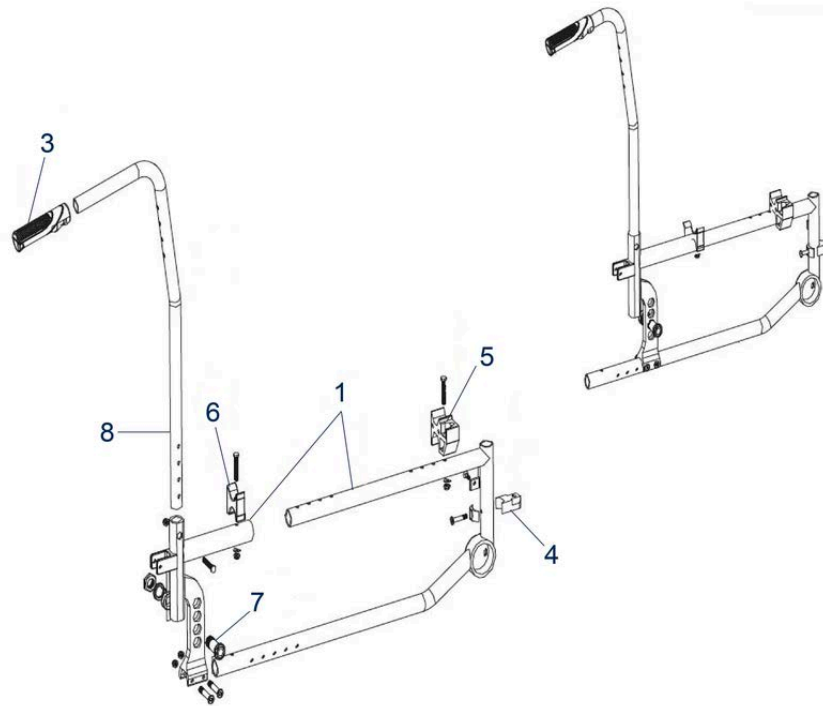

Pos.	Item number	Description	Retail Price w/o VAT
1	900500701	Frame Right	175,92 €
1	900500760	Frame Left	175,92 €
3	900500703	Handgrip	17,41 €
4	900100705	Locking Block for Footrest	6,59 €
5	900100706	Armrest Receiver Left and Right	31,72 €
6	900500776	Receiver for Cross Brace	12,77 €
7	900500707	Wheel Receiver without Drumbrake	19,67 €
7	900500770	Wheel Receiver for Drumbrake	19,67 €
8	900500780	Push Handle Lower Part	46,66 €
	900500775	Socket for Wheel Receiver	4,53 €
	900500704	Height Adjustable Push Handle as From SN: 2A1408...	73,23 €
	900500771	Aluminium Block for Drumbrakes	19,78 €
	900500769	Locking Handle	22,87 €