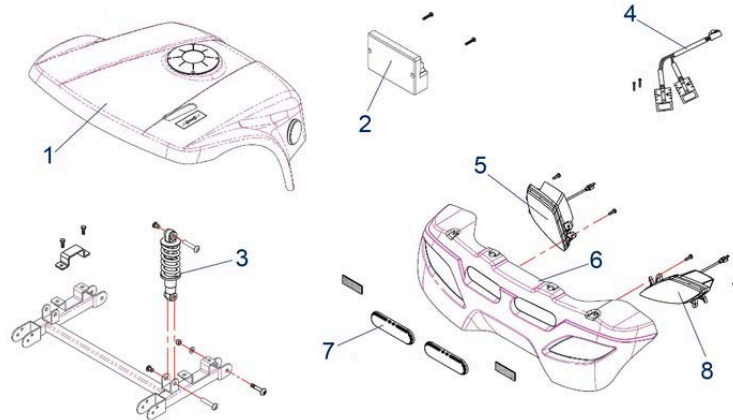

ST4D / ST4D Plus (obsolete) - Rear Shroud / Frame

Pos.	Item number	Description	Retail Price w/o VAT
1	950001426	Cover in Anthracite	228,66 €
1	950001426-NL-R	Cover in Red	228,76 €
2	950001447	Control Unit RHINO II 12 km/h	668,68 €
2	950001481	Controller 12 Km/h, as from SN: 4C1808	668,68 €
2	950001467	Control Unit DR-90, 6 km/h	410,35 €
3	950001427	Suspension Rear	39,86 €
4	950001475	Wire Harness for Battery Output, 6 km/h	71,38 €
4	950001276	Connector Cable for Battery	11,02 €
4	950001456	Connector Cable for Control Unit	76,84 €
5/8	950001430	Indicator Right	99,81 €
5/8	950001431	Indicator Left	99,81 €
6	950001429	Cover for Rear bumper	76,84 €
7	950001432	Reflector in Red, for Rear bumper shroud	4,64 €