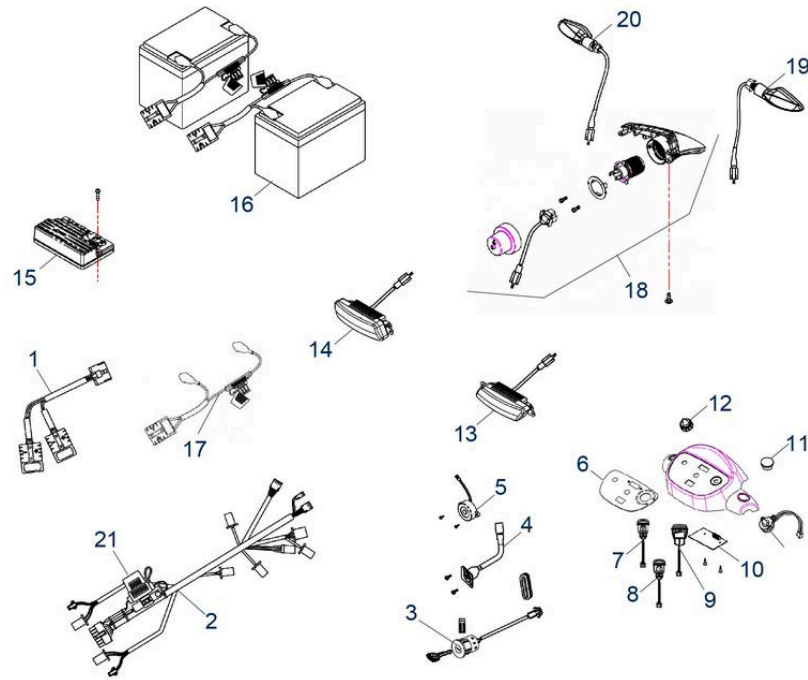

Pos.	Item number	Description	Retail Price w/o VAT
1	950001496	Wire Battery Output 12 km	66,64 €
1	950001497	Wire Battery Output 6 km	66,64 €
2	950001498	Wiring harness sec. Front, up to SN: 4C2012ST42G001	149,25 €
2	950001863	Wiring harness sec, Front, as from SN: 4C2012ST42G002	92,07 €
3	950001416	Ignition Switch with 2x Keys	37,49 €
4	950001510	Charging Socket up to Bj. 2019	13,80 €
5	950001206	Horn up to Bj. 2019	10,61 €
6	950001489	Sticker Cap	14,42 €
7/8/9	950001488	Switch cpl. for Buzzer	26,99 €
7/8/9	950001492	Button for turn Signal	36,15 €
7/8/9	950001493	Switch cpl. hazard	45,11 €
10	950001491	PC Board up to SN: 4C2012ST42G001	124,63 €
10	950001862	PC Board as from SN: 4C2012ST42G002	138,95 €
11	950001478	Plug for Handle Cover	2,27 €
12	950001275	Button for Speed Controller	8,24 €
13/14	950001810	Turn signal Right	152,96 €
13/14	950001811	Turn signal Left	152,96 €
15	950001467	Control Unit DR-90, 6 km/h	410,35 €
15	950001828	Control unit DS 90 12 Km/h	668,78 €
16	950000025	Battery 12V, (Pair only) 50 Ah	228,76 €
17	950001803	Wire for Battery Output	98,47 €
18	950001802	Head Lamp cpl.	315,49 €