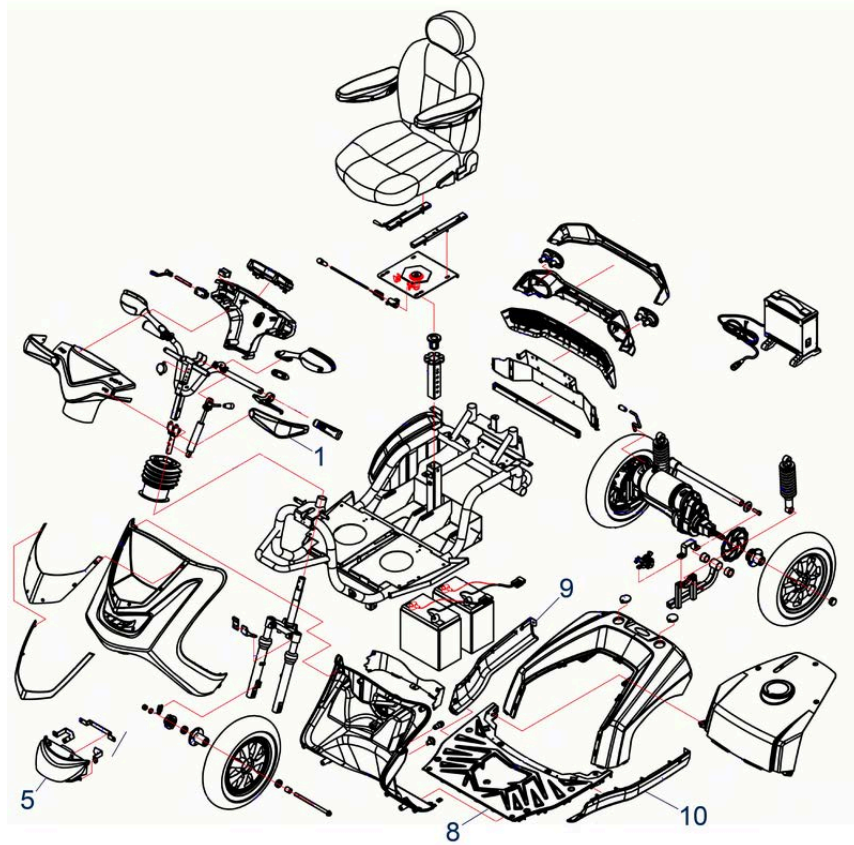

Pos.	Item number	Description	Retail Price w/o VAT
1	950000308	Handle Cap for Left / Right	37,90 €
5	950000322	Headlight Centre	120,51 €
8	950500273	Base Plate	183,96 €
9/10	950500274	Cover Right	73,65 €
9/10	950500275	Cover Left	73,65 €
	950000371	Control Unit S-Drive, 200A	634,79 €
	950500268	Cable Harness from SN: 5H1506	264,61 €