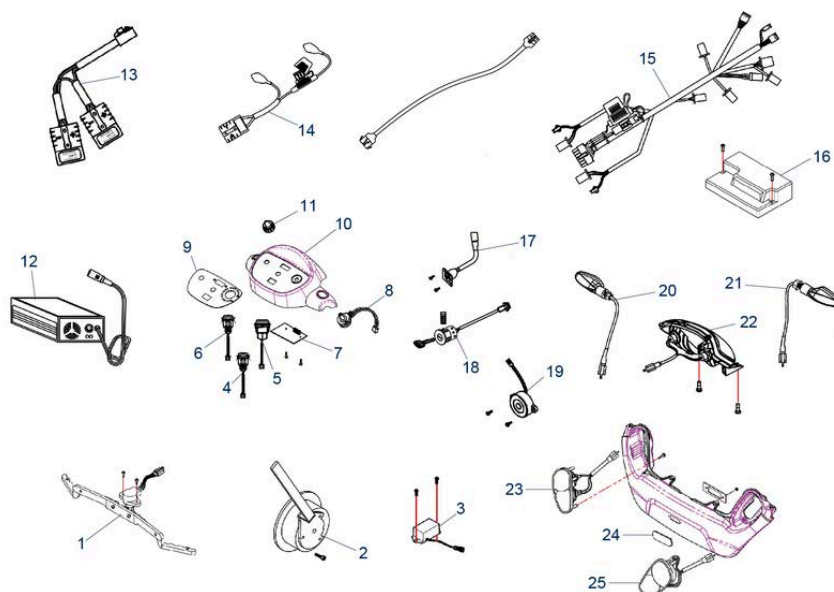

Tourer 3 (ST4D 2G 3-Wheel) - Electronics

Pos.	Item number	Description	Retail Price w/o VAT
1	950001484	Starter assy	101,76 €
2	950001857	Clutch + Brake	177,06 €
3	950001306	Limit Switch Holder Box assy. (Gyro) as from SN: 4C2208ST4D4001)/5T5D (as from SN: 4C1809ST5D4001) / ST6 (as from SN: 4C1809ST6D4001)/ ST6 (Gyro) 3-Rad (as from SN: 4C1809ST6D4001	45,22 €
3	950001376	Limit Switch Holder Box assy. (Gyro) (as from SN: 4C2208ST4D4001)/5T5D (as from SN: 4C1809ST5D4001) / ST6 (as from SN: 4C1809ST6D4001)/ ST6 (Gyro) 3-Rad (as from SN: 4C1809ST6D4001	57,57 €
4	950001493	Switch cpl. hazard	45,11 €
5	950001492	Button for turn Signal	36,15 €
6	950001488	Switch cpl. for Buzzer	26,99 €
7	950001862	PC Board as from SN: 4C2012ST42G002	138,95 €
8	950001490	Speed Control	32,24 €
9	950001860	Sticker for Cap	12,88 €
10	950001859	Cover for Upper Steering	56,96 €
11	950001275	Button for Speed Controller	8,24 €
12	950100104	Charger c-Go 24 V / 6 Amp	160,27 €
13	950001845	Control Unit for Connector Cable	69,63 €
14	950001843	Cable for Battery	82,61 €
15	950001839	Wiring Harness Centre	137,09 €
16	950001864	Controller RHINO II	653,54 €
17	950001510	Charging Socket up to Bj. 2019	13,80 €
18	950001861	Main Switch with 2x Keys	37,49 €