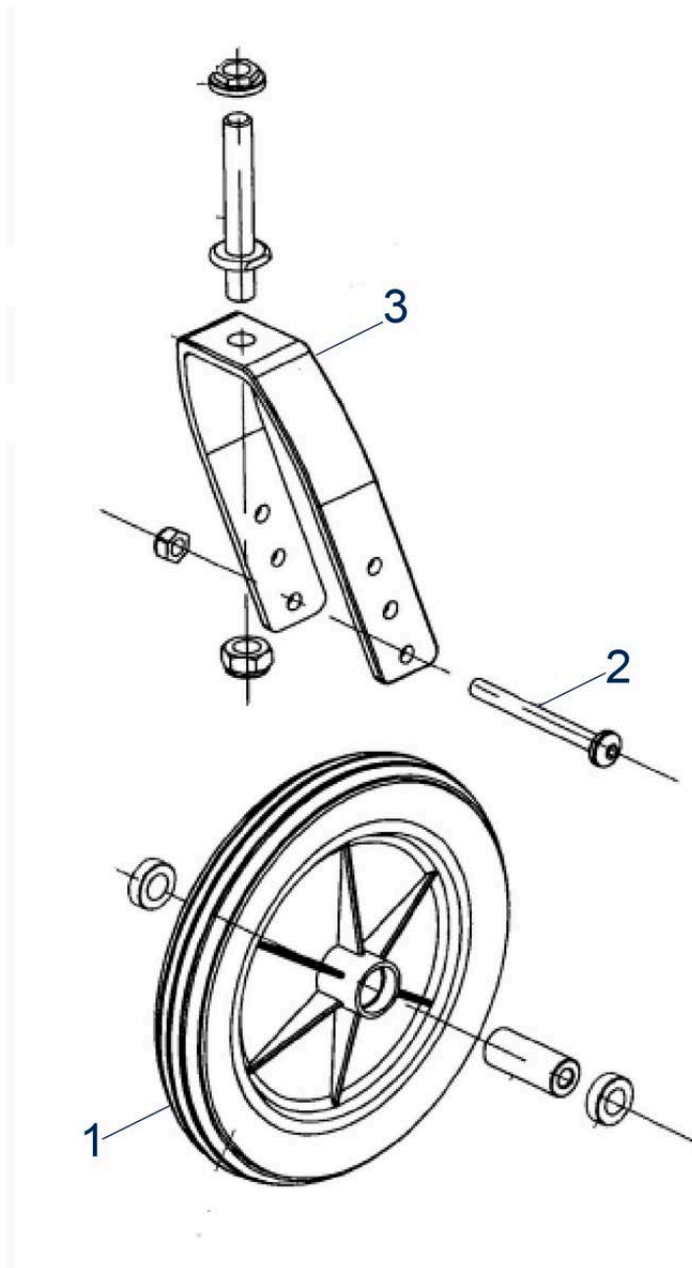

Pos.	Item number	Description	Retail Price w/o VAT
1	900700715	Wheel, 8" Front, with Bearing	26,47 €
2	910350461	Front Axle Bolt As from SN: 2A1904	3,19 €
3	900700717	Front Fork Left, in Grey	26,47 €
3	900700718	Front Fork Right, in Grey	26,47 €
3	900700780	Front Fork Left, in Black	26,47 €
3	900700781	Front Fork Right, in Black	26,47 €