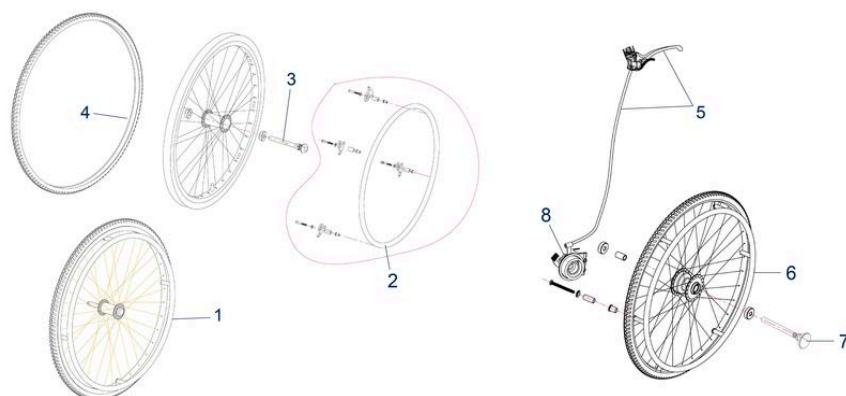

Rotec - Handrim w Drum Brake

Pos.	Item number	Description	Retail Price w/o VAT
1 / 6	900100738	Wheel Including Handrims without Drumbrake	146,26 €
1 / 6	900100759	Wheel Including Handrims for Drumbrake	188,08 €
2	900100739	Handrims	38,11 €
3 / 7	900100760	Quick Pin Axle for Drumbrake	38,11 €
3 / 7	900500738	Quick Pin Axle with and without Drumbrake	38,11 €
4	900100795	Tyres 24"	24,62 €
5	900100758	Brake Handle with Wire Cable	39,96 €
8	900100761	Baseplate for Drumbrake	38,73 €