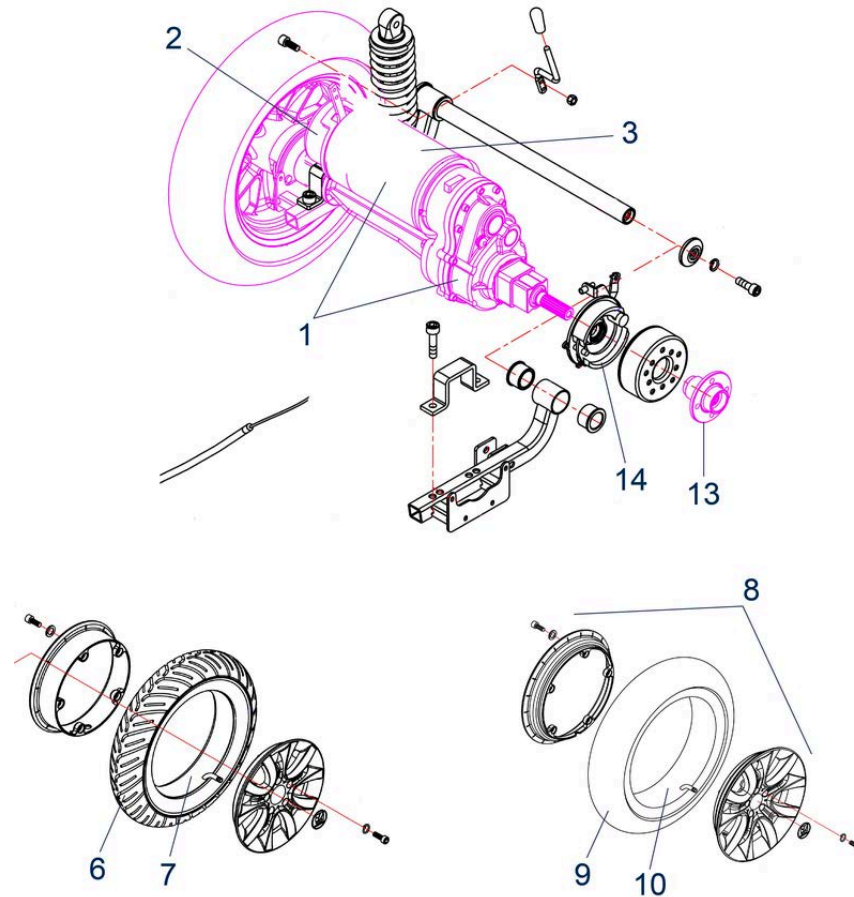

Pos.	Item number	Description	Retail Price w/o VAT
1	950000344	Unit for Motor / Transmission	1.758,11 €
1	950000344-NL	Unit for Motor / transmisson, NL	1.758,11 €
2	950000383	Magnetic brake for Scooter Royale	272,33 €
2	950500251	Magnetic Brake for Scooter Royale	272,33 €
3	950000345	Motor with 1300W, for Scooter Royale	805,87 €
3	950500250	Motor with 1300 W, for Scooter Royale	805,87 €
6/9	950000017	Tyres Front, with 90/80-8	87,96 €
6/9	950000019	Tyres Rear, with 100/80-10	101,56 €
7/10	950000018	Tubing Front, with 3.00-8	34,30 €
7/10	950000369	Tubing Rear, with 3.50-10	39,04 €
8	950000349	Wheel Rear, cpl. with 100/80-10	208,58 €
13	950000348	Wheel hub Rear	101,56 €
14	950000386	Control Bearing for Drumbrake	22,66 €
	950000384	Motor brush kit includes (pack of 4x)	25,75 €