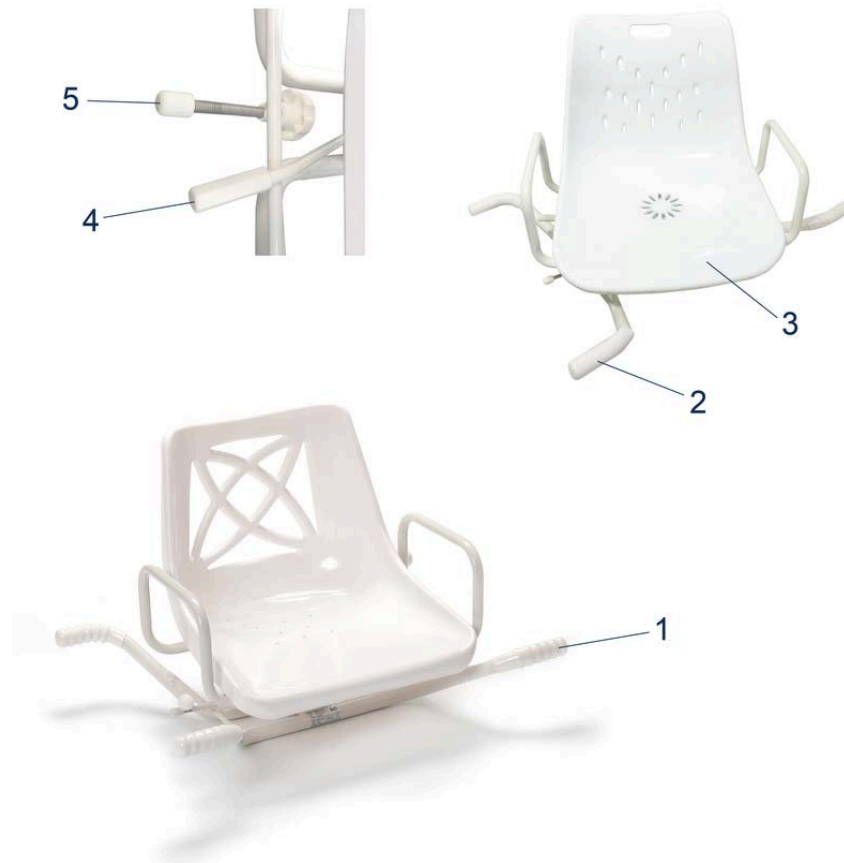

Pos.	Item number	Description	Retail Price w/o VAT
1	550600201	Rubber Cushion for BES 120 and BEN up to SN:1P1603200500	5,25 €
2	550600301	Rubber Cushion for Bath Swivel	1,03 €
4	550600141	Lever cpl. Incl. Fixing Material, from SN: 1H1603290001	6,59 €
4	550600304	Lever cpl.	3,30 €
3	550600303	Seat Sitzschale	21,42 €
5	550600112	Adjusting Screw 125mm, as From SN: 1H1603290001	8,55 €
5	550600302	Adjusting Screw 125mm Adjusting Screw	4,84 €