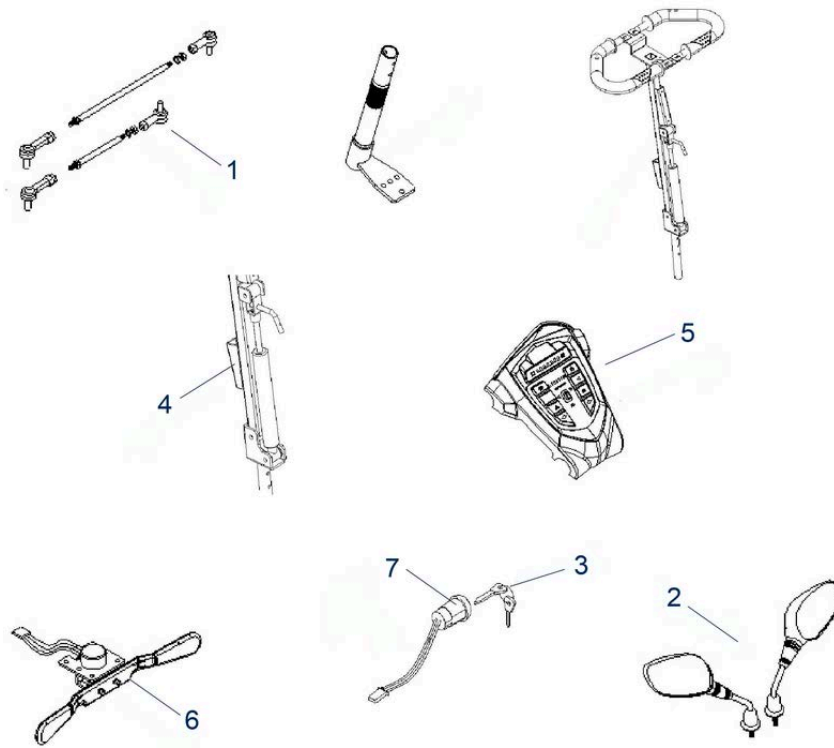

Cobra (obsolete) - Tiller Assembly

Pos.	Item number	Description	Retail Price w/o VAT
1	950000833	Track Rods cpl.	93,32 €
2	950000841	Mirror Kit in White Rear View	97,44 €
3	950500201	Ignition Key	13,49 €
4	950000861	Gas Pressure Damper for Tiller	56,96 €
5	950000802	Panel for Display / Control, cpl.	255,85 €
6	950000800	Lever Wig-wag, cpl.	96,82 €
7	950000859	Switch for Ignition, with 2 keys	37,49 €