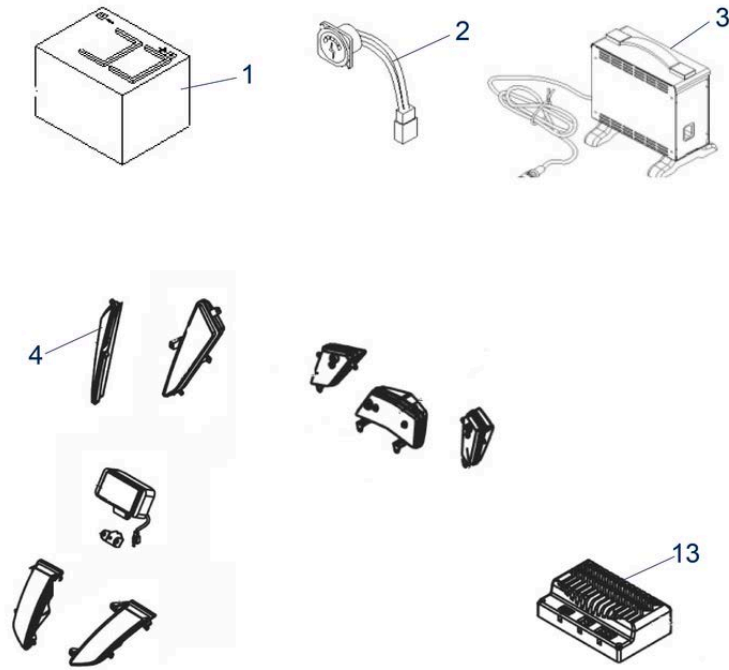

Pos.	Item number	Description	Retail Price w/o VAT
1	950000025	Battery 12V, (Pair only) 50 Ah	228,76 €
1	950000026	Battery 12V, 80/85 Ah (Pair Only)	364,11 €
2	950500124	Socket for Charging	39,66 €
3	950000022	Charger with 24 V / 8 Amp	228,76 €
4	950000216	Indicator Right, Front, with daylight	78,07 €
4	950500237	Indicator Right, Front, non daylight	70,66 €
9	950500135	Headlight Left, with White / White LED	87,96 €
13	950500123	Control-Unit S-Drive, with 120A	296,43 €
13	950500123-NL	Control-Unit NL, S-Drive, with 120A	526,43 €
0	950000218	Headlight Right, with Yellow / White LED	
0	950000280	Cable for Battery Connection	67,05 €