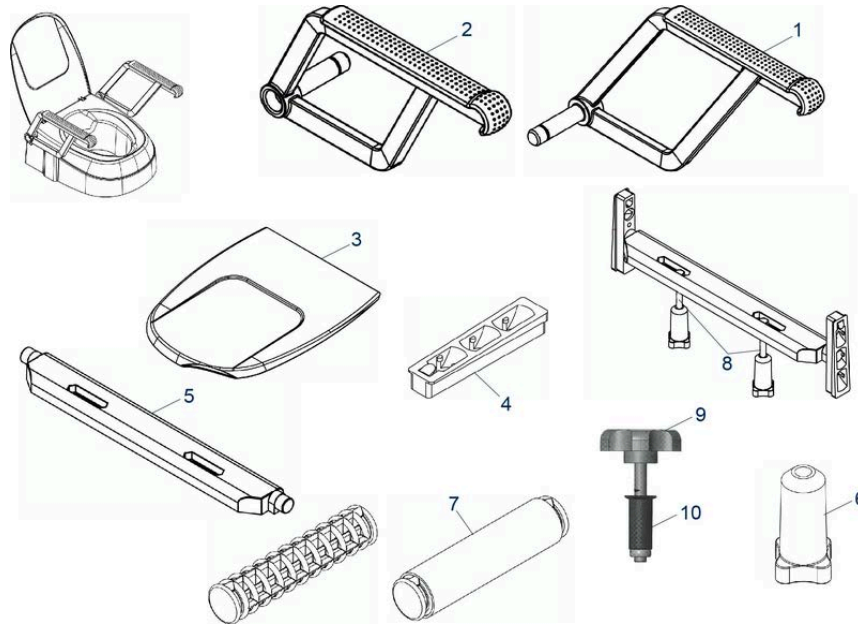

Pos.	Item number	Description	Retail Price w/o VAT
1 / 2	520500001	Armrest Left	19,47 €
1 / 2	520500002	Armrest Right	19,47 €
3	520500003	Cover	16,89 €
4	520500004	Insert Rear	5,15 €
5	520500005	Fixing Element	8,65 €
6	10091-36	Knurled Nut in White, for Raised Toilet Seat	4,53 €
7	520500006	Height-Adjuster With Tubing Cover	4,84 €
8	520500007	Hex Screw M8x100	3,30 €
9	520500008	Star Grip Screw in White, Top Fixation, TSE 120 Plus Star VS 50 M8x58	8,45 €
10	520500009	Top Fixation System für Top-Montage	3,61 €
	520500010	Top Fixation Kit TSE 120 to TSE 120 Plus / TSE 150 to TSE 150 Plus	15,45 €
	520500012	Assembly Set Incl. Small Parts and Gloves	17,51 €
	520500014	Retrofit Set Includes (2 x Handle Nut + 2 x Hexagon Head Screw), TSE 120/150 Plus to TSE 120/150	13,39 €