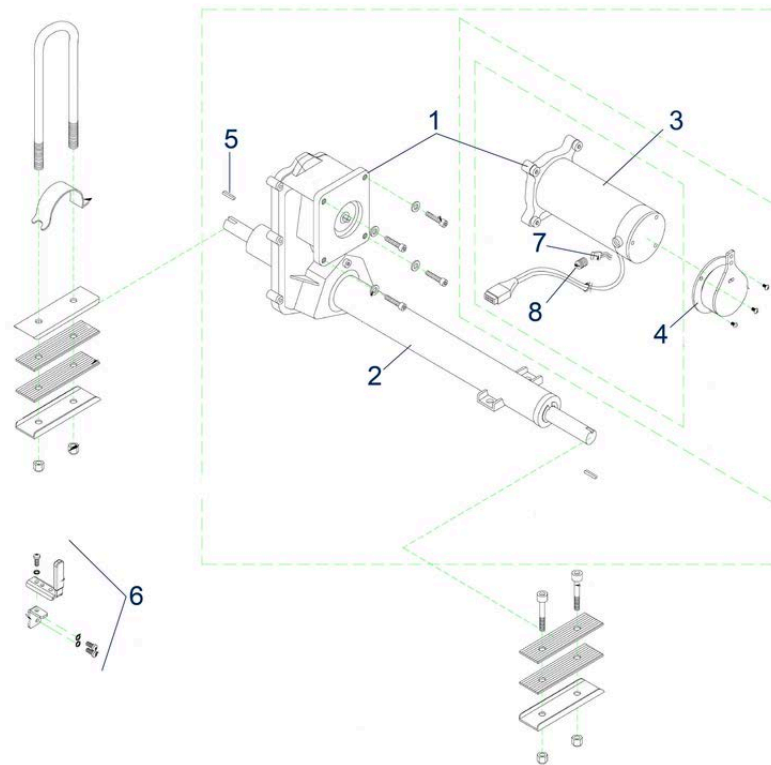

Pos.	Item number	Description	Retail Price w/o VAT
1	950000718	Motor/transmission unit 6 Km/h	634,79 €
2	950000767	Transmission 6 Km/h	364,11 €
3	950000771	Motor 350W, 6 Km/h	297,77 €
4	950000770	Magnetic Brake	88,58 €
5	950000778	Feather key Form A, Ck 45, 5x5x35	0,62 €
6	950500277	Grip for electro-magnetic brake cpl.	10,71 €
7	950000741	Motor Brush Kit	21,63 €
8	950500287	Carbon Brush cap 7x11mm	2,27 €
0	950000794	Wheel Axle Spacer 25x18x0.5	2,27 €