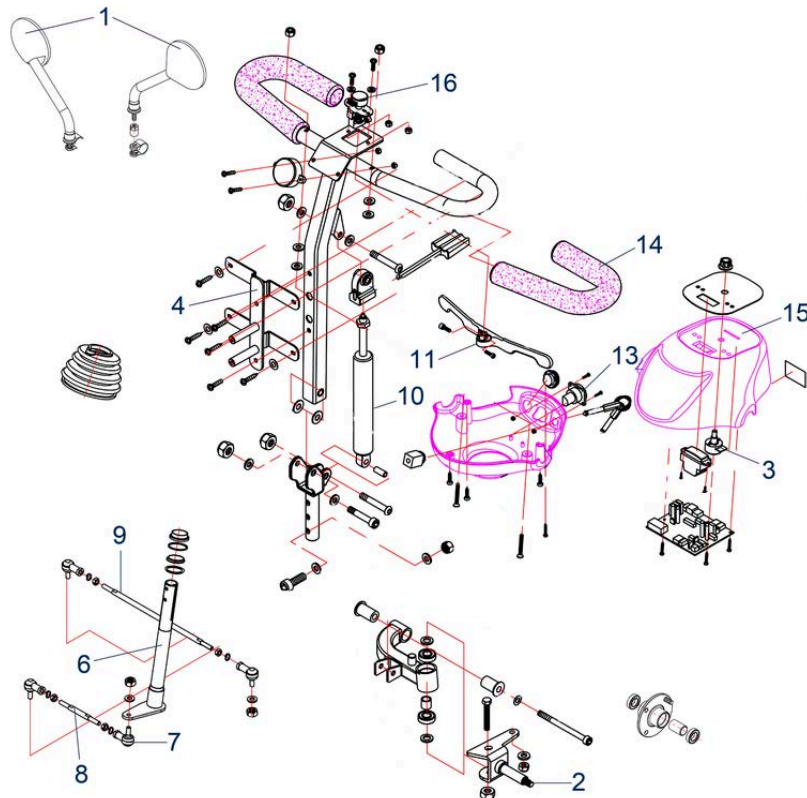

Pos.	Item number	Description	Retail Price w/o VAT
1	950000035	Mirror for Rear view, Left / Right	28,53 €
3	950000043	Speed Controller	24,41 €
4	950000065	Bracket for Basket	4,84 €
11	950000083	Lever Wig-Wag	14,73 €
13	950500119	Switch for Ignition	20,09 €
14	950000037	Rubber Grip	9,68 €
15	950000001	Panel for Display / Control	24,41 €
16	950500279	Potentiometer Combination	60,77 €
	950000088	Siwtch High / Low	10,71 €