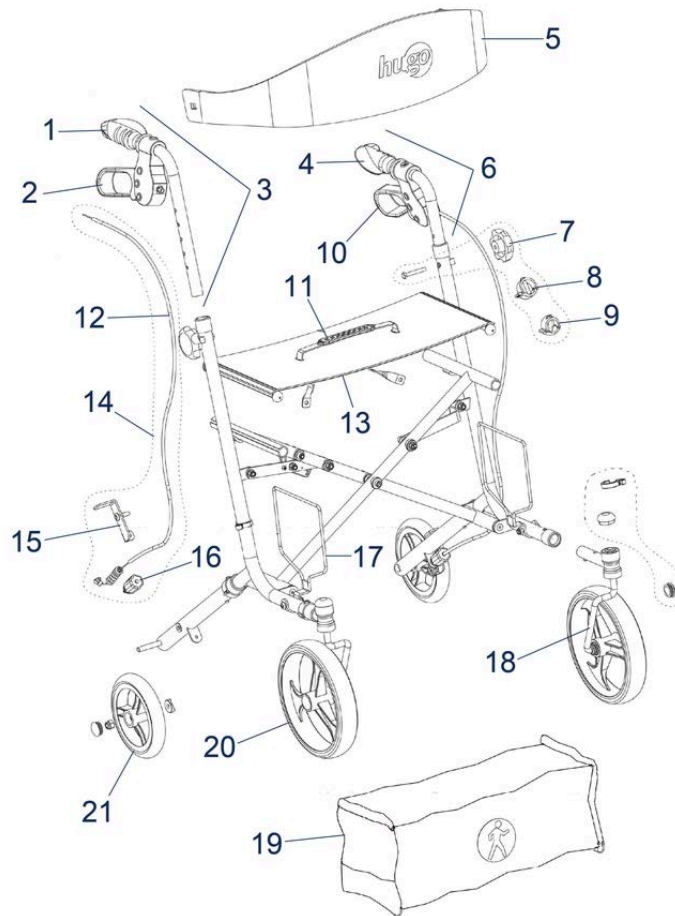

Pos.	Item number	Description	Retail Price w/o VAT
1	700200205	Handgrip Right	8,45 €
2	700200207	Brake lever Right	14,94 €
3	700200203	Handlebar cpl. with Handgrip / Brake Handle / Handle Tube Right	46,35 €
4	700200204	Handgrip left	8,45 €
5	700200201	Backrest	86,01 €
6	700200202	Handlebar cpl. with handgrip / brake / handle tube left	46,35 €
7	700200223	Star Screw for Handlebar, Includes 1x Pcs.	4,22 €
8	700200216	E-Clip for Rear Leg, Includes 1x Pair, with Ø22mm	2,06 €
9	700200218	E-Clip for Front Fork, Includes 1x Pair, with Ø19mm	21,12 €
10	700200206	Brake lever left	14,94 €
11	700200222	Seat Strap für Sitz	3,61 €
12	700200208	Bowden cable Single	5,10 €
13	700200224	Vinyl Seat with Screws	51,50 €
14	700200210	Brake Assembly cpl. with Bowden Cable, Brake Pad, Screw, etc.	25,24 €
15	700200212	Brake block left	4,22 €