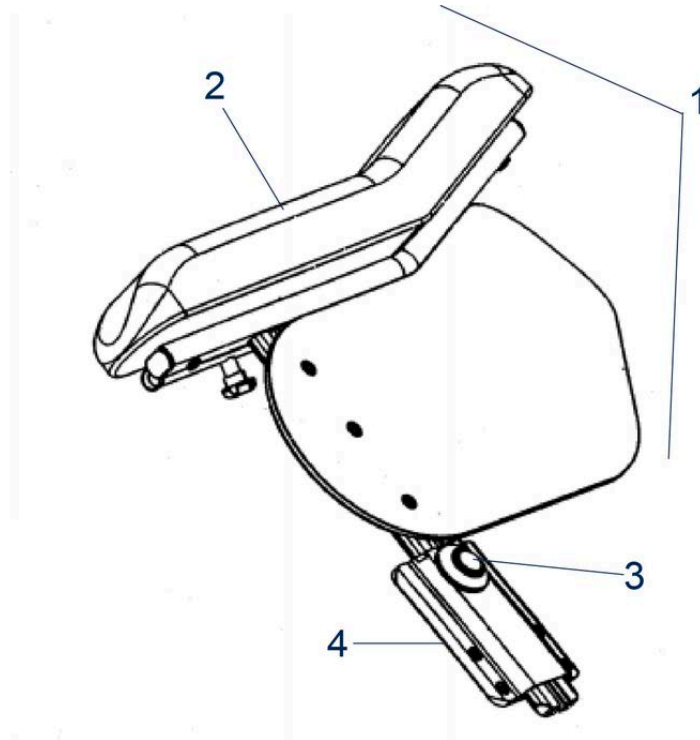

Pos.	Item number	Description	Retail Price w/o VAT
1	900900934	Armrest Bracket, cpl. Left	202,81 €
1	900900935	Armrest Bracket, cpl. Right	202,81 €
2	900900939	Armpad Left	58,81 €
2	900900940	Armpad Right	58,81 €
3	900900947	Locking Knob for Armrest	17,82 €
4	900900903	Armrest Bracket	64,07 €