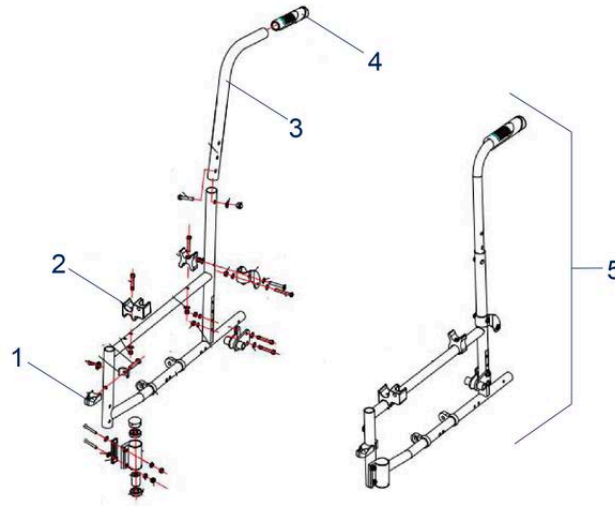

Pos.	Item number	Description	Retail Price w/o VAT
1	900100705	Locking Block for Footrest	6,59 €
2	900700763	Armrest Receiver, Front, Made out of Aluminium, with Screw Left	21,53 €
2	900700764	Armrest Receiver, Front, Made out of Aluminium, with Screw Right	21,53 €
3	900700771	Push Handle with Screw, Left / Right	21,84 €
4	STDS871	Handgrip Right / Left	30,59 €
5	900700740	Side Frame Left	156,77 €
5	900700741	Side Frame, Incl. Push Handle Right	156,77 €