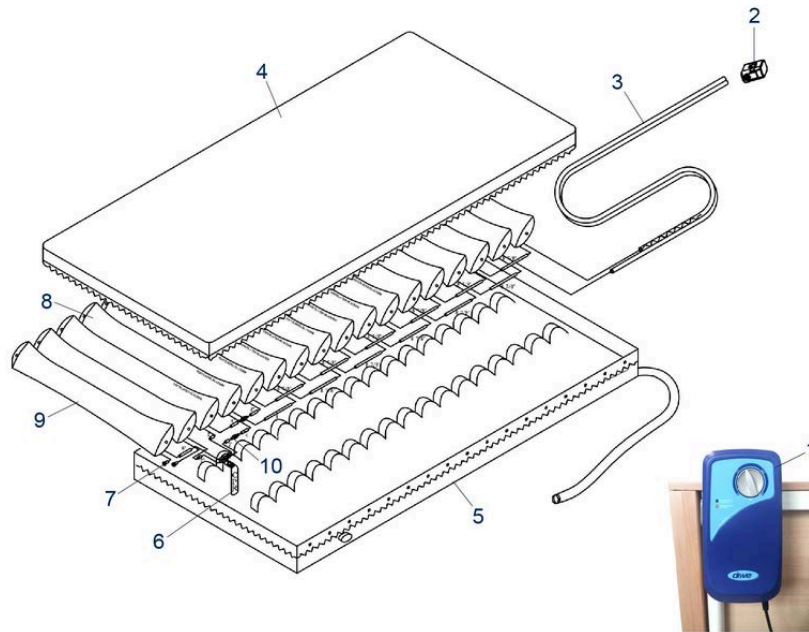

Pos.	Item number	Description	Retail Price w/o VAT
1	820000110	Power Unit alternating pressure support system	121,95 €
2/3	820000109	Connector for Med Aire Wave	11,02 €
2/3	820000116	Connector for Power Unit	3,71 €
3	820000108	Connection tubing for alternating pressure support system	17,72 €
4	820000101	Cover alternating pressure support system	86,01 €
5	820000104	Base Tray alternating pressure support system	135,86 €
6	820000105	CPR alternating pressure support system	21,01 €
7	820000107	End Plugs alternating pressure support system	2,47 €
8	820000103	Airflow Cell alternating pressure support system	32,14 €
9	820000102	Air Cell alternating pressure support system	27,40 €
10	820000106	Non-return Valve alternating pressure support system	8,65 €