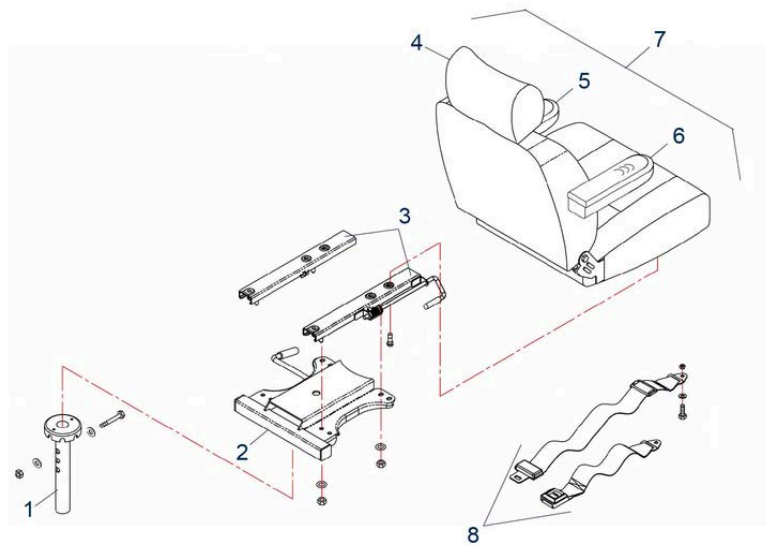

Pos.	Item number	Description	Retail Price w/o VAT
1	950001688	Seat as from SN 4C2004ST6D4007	621,91 €
2	950001690	Bracket Left, for Handrail, as from SN 4C2004ST6D4007	105,68 €
3	950001689	Bracket Right, for Handrail, as from SN 4C2004ST6D4007	105,68 €
4	950001667	Headrest	69,11 €
5	950001668	Seat Base (Swivel Plate)	164,80 €
6	950001292	Shroud for Seat Adjustment Lever	3,91 €
7	950001278	Seat Adjustment cpl. up to Bj. 2019	43,57 €
8	950001720	Seat Holder Guide	51,19 €
9	950001676	Safety Belt	40,79 €