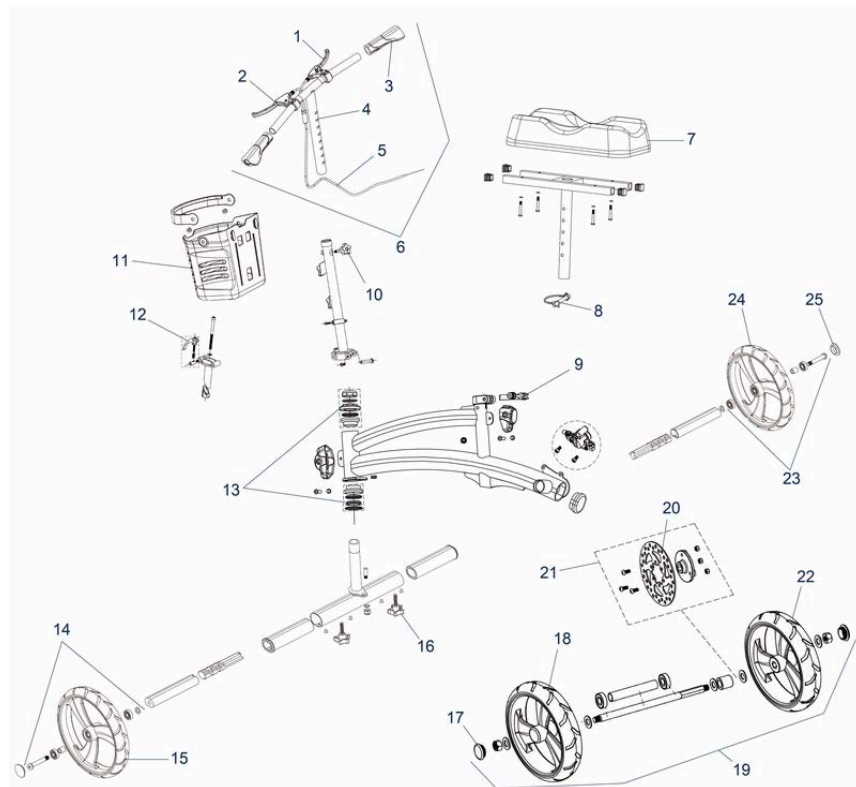

Pos.	Item number	Description	Retail Price w/o VAT
1 / 2	700500107	Brake Lever Right	8,24 €
1 / 2	700500108	Brake Lever Left	7,73 €
3	700500110	Handgrip Includes 1x Pair	5,15 €
4 / 6	700500104	Handlebar Single	21,63 €
4 / 6	700500111	Handlebar cpl. Incl. Brake Levers, Bowden Cabel and Handgrips	54,74 €
5	700500109	Bowden Cable	11,95 €
7	700500101	Knee Pad	51,50 €
8	700500102	Pin Lock for Knee Pad	1,70 €
9	700500103	Quick Release for Knee Pad	2,16 €
10 / 16	700500113	Star Screw for Handlebar	1,49 €
10 / 16	700500118	Star Screw Big, for Front Wheel Adjustment	1,65 €
11	700500112	Basket	12,01 €
12	700500105	Quick Release for Handlebar	3,91 €
13	700500106	Steering Head Bearings Includes (set)	5,15 €
14 / 23	700500116	Front wheel Left	41,20 €
14 / 23	700500117	Front wheel Right	41,20 €
15 / 24	700500114	Front wheel Left	24,72 €
15 / 24	700500115	Front wheel Right	24,72 €
17	700500122	Cap for Rear Wheel, Includes 1x Pair	1,49 €
18 / 22	700500120	Rear wheel Left	23,23 €