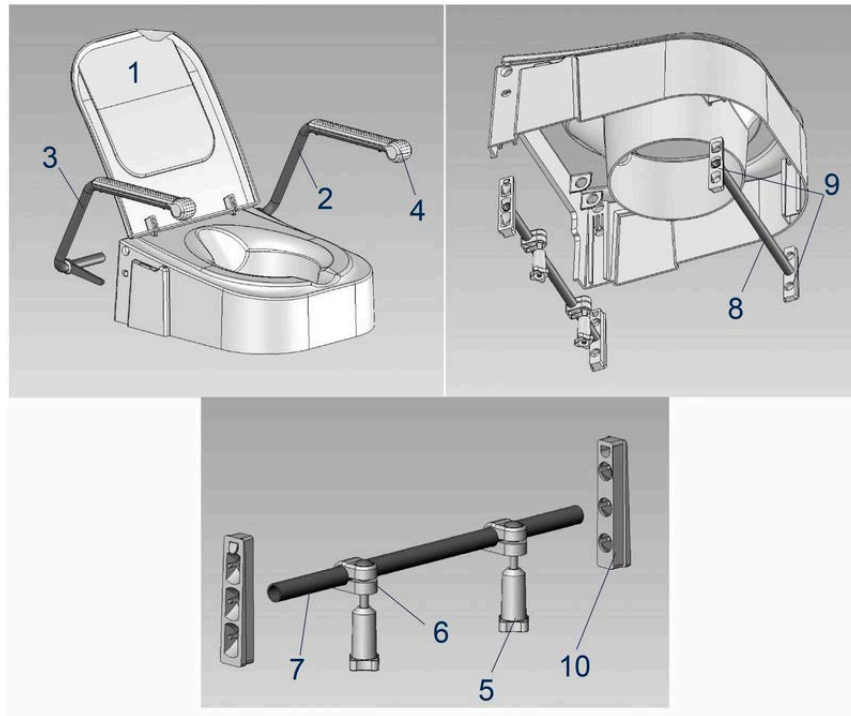

Pos.	Item number	Description	Retail Price w/o VAT
1	5200216	Cover	16,89 €
2 / 3	5200214	Armrest + Armpad in Grey Left	19,47 €
2 / 3	5200215	Armrest + Armpad in Grey Right	19,47 €
4	5200101	Armrest Pad in Grey, Incl. Screws, Made out of Plastic	7,31 €
5	10091-36	Knurled Nut in White, for Raised Toilet Seat	4,53 €
6	10091-39	M8 Threaded Bolt Incl. Adapter	3,30 €
7 / 8	5200102	Cross Bar Front Rubberised, Redesign	5,46 €
7 / 8	5200103	Cross Bar Rear, 402 mm, Redesign	5,46 €
7 / 8	5200212	Cross Bar Front, Rubberised	5,46 €
7 / 8	5200213	Cross Bar Rear	5,46 €
9 / 10	5200006	Insert Front, Redesign	4,74 €
9 / 10	5200206	Insert Front	4,74 €
9 / 10	5200207	Insert Rear, with Clips	5,15 €
	520500014	Retrofit Set Includes (2 x Handle Nut + 2 x Hexagon Head Screw), TSE 120/150 Plus to TSE 120/150	13,39 €