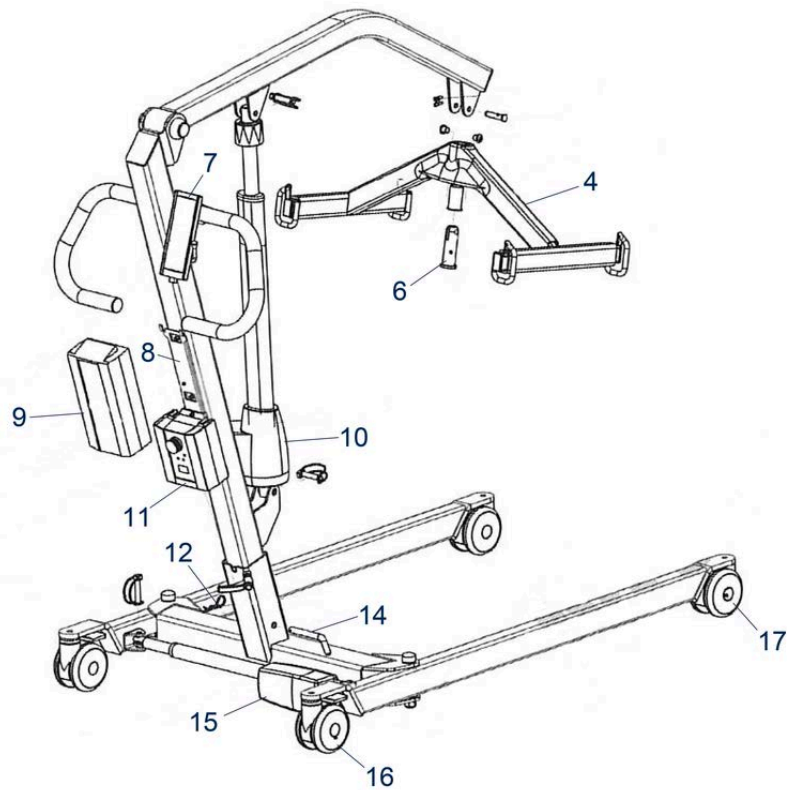

Pos.	Item number	Description	Retail Price w/o VAT
4	SR2320200	Cross Bar 4 point	588,75 €
6	SR2343300	Bolt	40,38 €
7	SR2350500	Hand Set	119,07 €
8	SR2350200	Holder for Battery / Control Box	41,82 €
9	SR2320800	Battery Pack	306,53 €
10	SR2350000	Lift Actuator	863,04 €
11	SR2350300	Control Box	487,40 €
12	M51201800	Safety Splint	2,47 €
14	SR2342700	Safety Bolt	48,40 €
15	SR2350100	Spread Actuator	441,66 €
16/17	M52019800	Wheel Front	90,23 €
16/17	M52019900	Wheel Rear, with Brake	101,35 €
	SR2350700	Charging cable	11,64 €
	SR2350600	Cable for lift Motor, with 1000mm	10,92 €