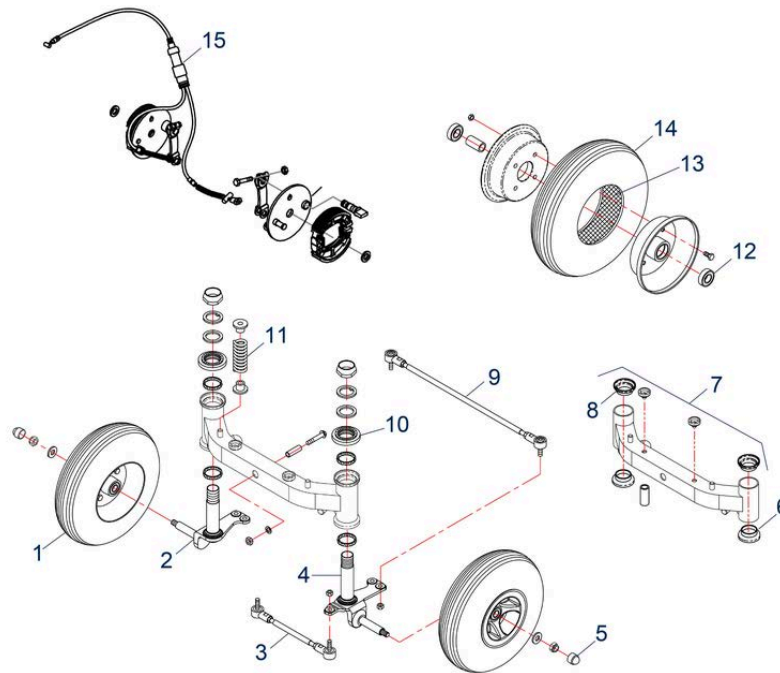

Tourer (ST4D 2G) - Front Tires

Pos.	Item number	Description	Retail Price w/o VAT
1	950001433	Wheel Front, cpl.	172,63 €
2/4	950001435	Axle Stub Right	73,23 €
2/4	950001436	Axle Stub Left	69,94 €
3/9	950001439	Track Rod Long	53,05 €
3/9	950001440	Track Rod Short	25,96 €
3/9	950001813	Assembly Rear, for Rod	53,05 €
5	950001257	Cover Cap for Wheel nut, up to SN: 4C2304ST6D	2,68 €
6/8/10	950001438	Bearing Support Upper, with Knurling	4,22 €
6/8/10	950001444	Bearing Support Upper, for Front Axle	3,61 €
6/8/10	950001445	Bearing Support Lower, for Front Axle	3,61 €
7	950001814	Swing for Front Wheel, cpl.	104,34 €
11	950001441	Spring Suspension Front	8,55 €
12	950001277	Bearing for Front Wheel	10,61 €
13	950001443	Tubing Front / Rear, up to Bj. 2019	35,95 €
14	950001442	Tyres Front / Rear, up to Bj. 2019	51,91 €
15	950001459	Brake Cable cpl.	23,79 €