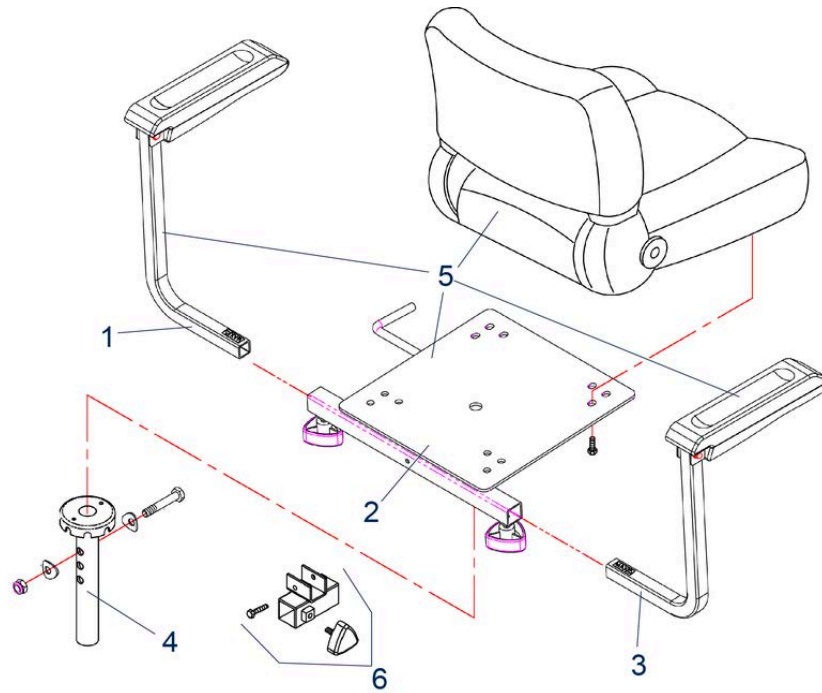

Pos.	Item number	Description	Retail Price w/o VAT
1/3	950001126	Armrest Right	70,97 €
1/3	950001127	Armrest Left	70,97 €
2	950001128	Base for Seat, (Swivel Plate)	156,56 €
4	950001129	Seat Receiver	45,84 €
5	950001148	Seat cpl.	556,41 €
6	950001149	Holder for Accessories	19,26 €
	950001100	Suspension for Seat, (48 mm raise)	148,94 €