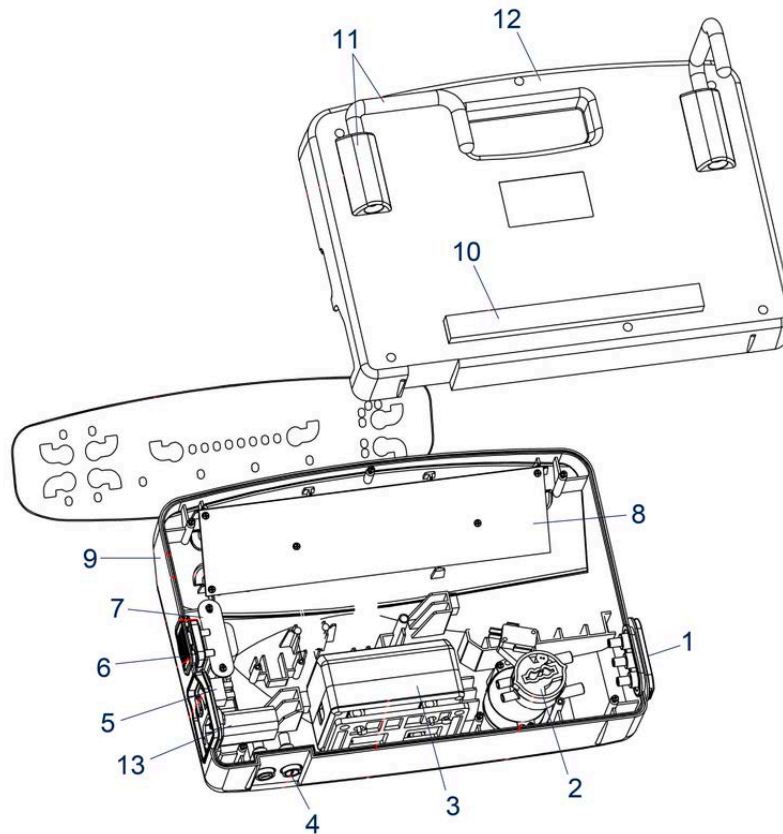

Pos.	Item number	Description	Retail Price w/o VAT
1	820000326	Connector for Power Unit, for SN: 4E...	3,71 €
1	820000341	Connectorport for SN: 6G...	3,19 €
2	820000325	Actuator for SN: 4E...	23,38 €
2	820000340	Synchronise motor with Exchanger Set, for SN: 6G...	31,11 €
3	820000324	Compressor for Power Unit, for SN: 4E...	38,42 €
3	820000339	Compressor for SN: 6G...	38,93 €
4	820000321	Holder for Fuse, for Power Unit, for SN: 4E...	3,50 €
4	820000323	Fuse Glass Tube, for Power Unit, for SN: 4E...	2,27 €
4	820000336	Holder for Fuse, with Blue Wire, for SN: 6G...	6,28 €
4	820000322	Holder for Glass Tube Fuse, for SN: 4E...	2,58 €
4	820000337	Holder for Fuse, for SN: 6G...	5,87 €
5	820000320	On / Off Switch for Power Unit, for SN: 4E...	19,88 €
5	820000335	Power-Switch for SN: 6G...	3,91 €
6	820000319	Air Filter Unit Set for Power Unit, for SN: 4E...	0,93 €
6	820000334	Filter Unit for SN: 6G...	2,78 €
7	820000318	Transformer Equipment for SN: 4E...	10,71 €
7	820000333	Transformer for SN: 6G...	19,47 €
8	820000317	Board for Power Unit, for SN: 4E...	278,41 €
8	820000332	PCB Upper / Lower, SN: 6G...	278,41 €