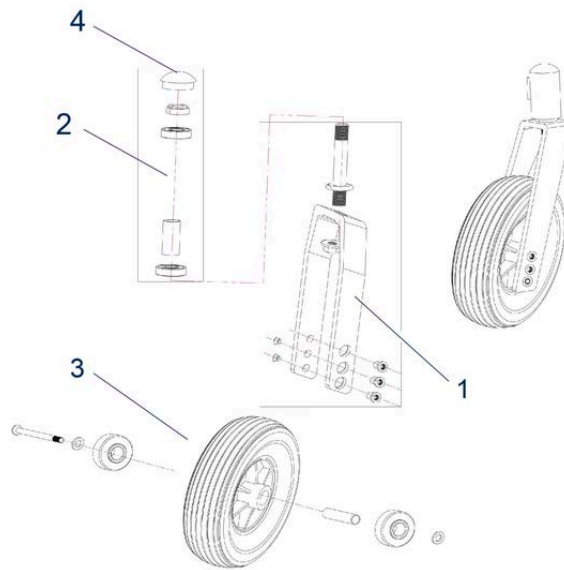

Pos.	Item number	Description	Retail Price w/o VAT
1	900100734	Castor Fork, cpl. Left	26,47 €
1	900100735	Castor Fork, cpl. Right	26,47 €
2	900100736	Bearing Set for Castor Fork	16,89 €
3	900100737	Castor with. PU Tyres. cpl. 200x 50 mm	26,47 €
4	900100790	Cover Cap for Fork Assembly	3,61 €
	910350461	Front Axle Bolt As from SN: 2A1904	3,19 €